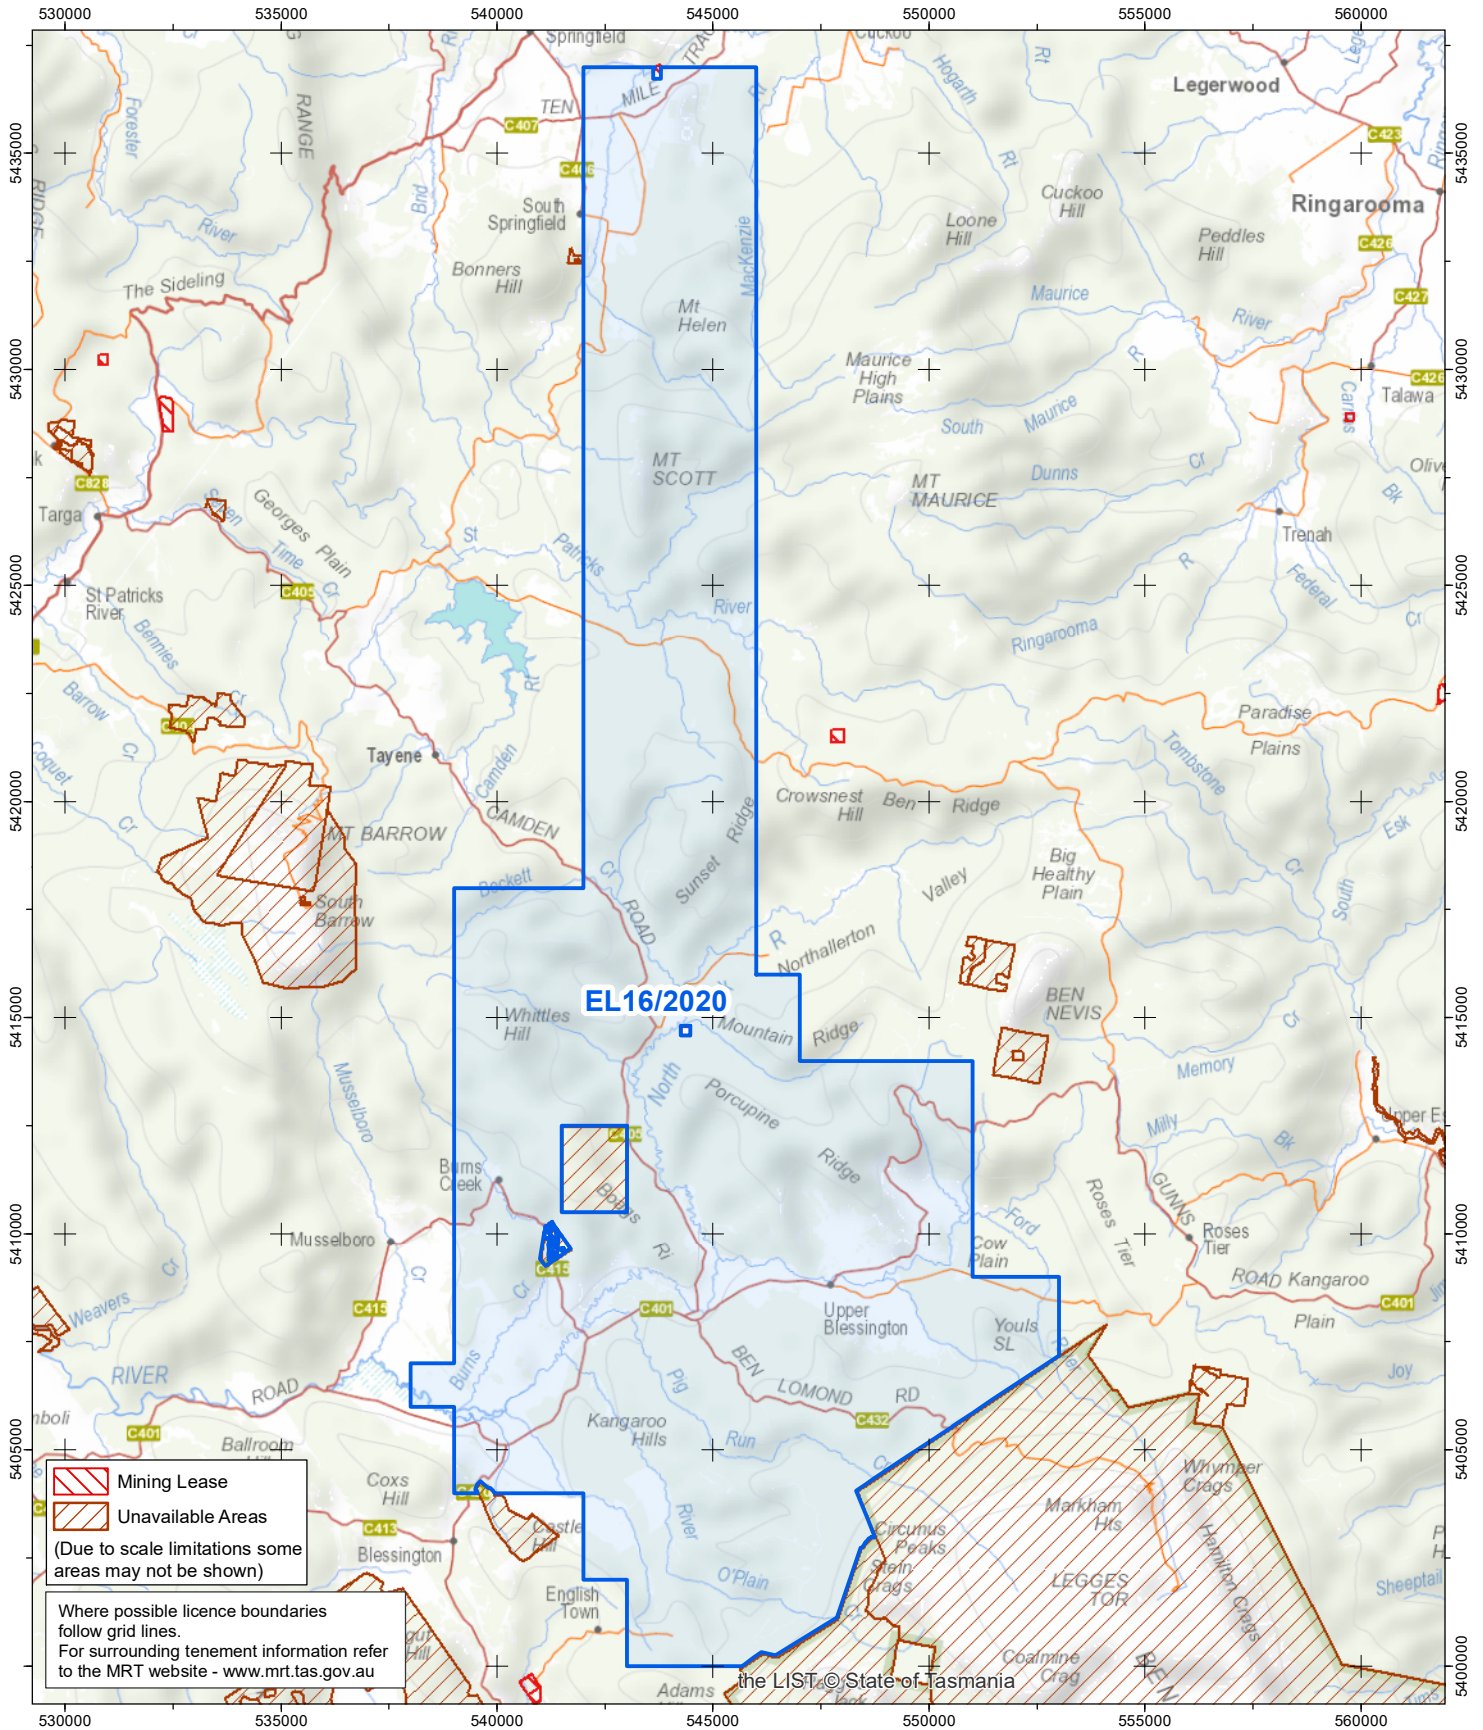

# Department of State Growth

## MINERAL RESOURCES TASMANIA

**EL16/2020 248km<sup>2</sup>**  
**Vicinity of Camden Road**

**1:175,000**

Coordinate Datum - GDA94 MGA Zone 55

Base image by TASMAPP  
([www.tasmap.tas.gov.au](http://www.tasmap.tas.gov.au))  
© State of Tasmania