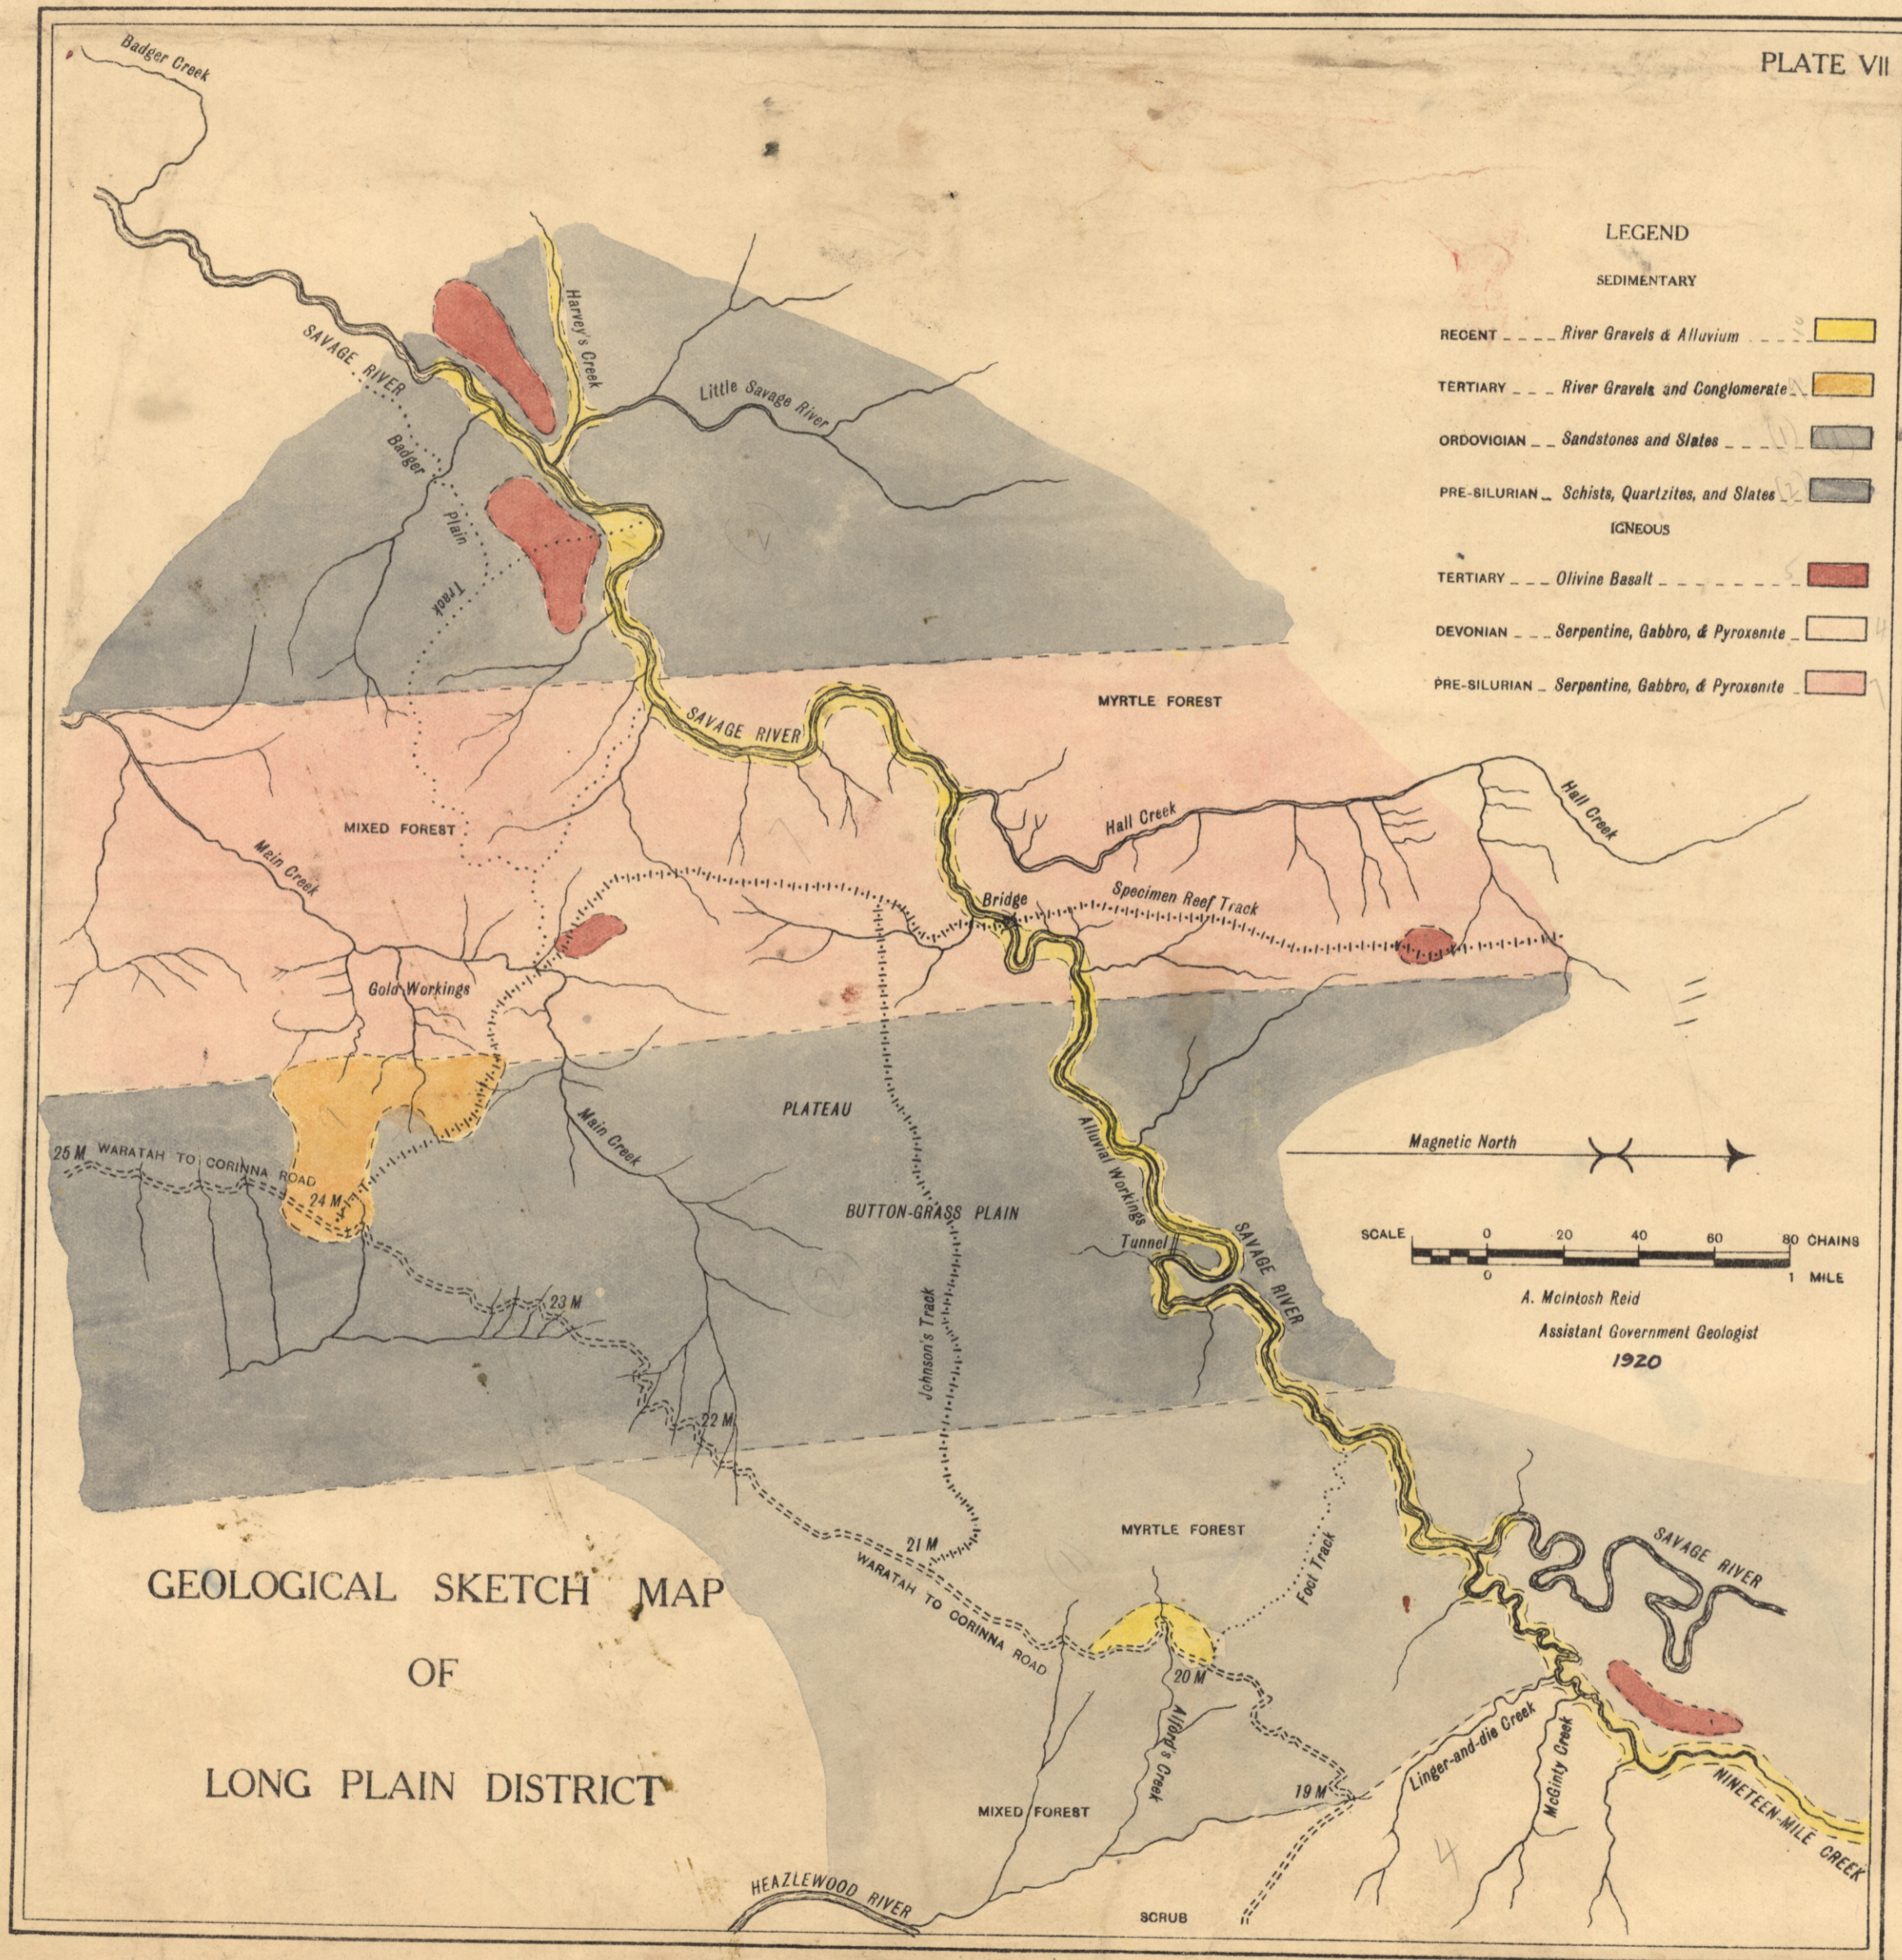

5 cm

PLATE VII

GEOLOGICAL SKETCH MAP OF LONG PLAIN DISTRICT

Photo Sketched by John Vail Government Printer Hobart Tasmania.

101C/35