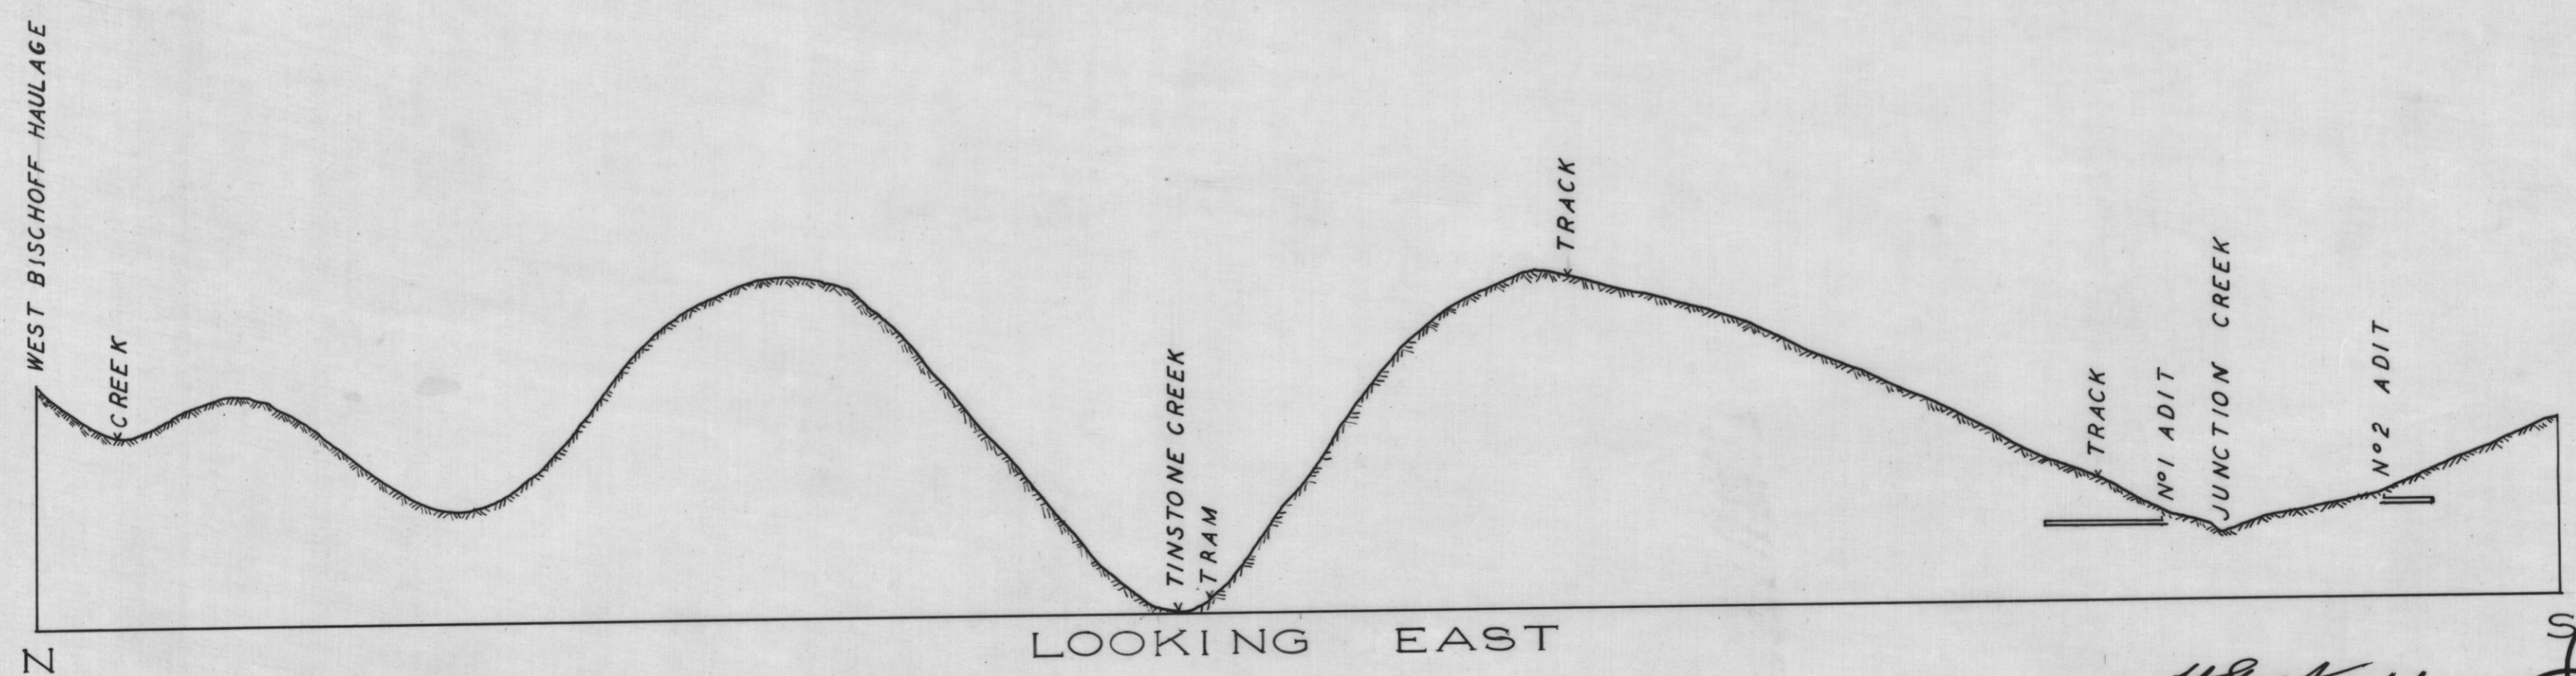

1034  
47

5 cm

# SECTIONS OF ANTIMONIAL VEINS WEST BISCHOFF

*H. Burkhead* M.Sc.  
CHIEF GEOLOGIST 19. 2. 48