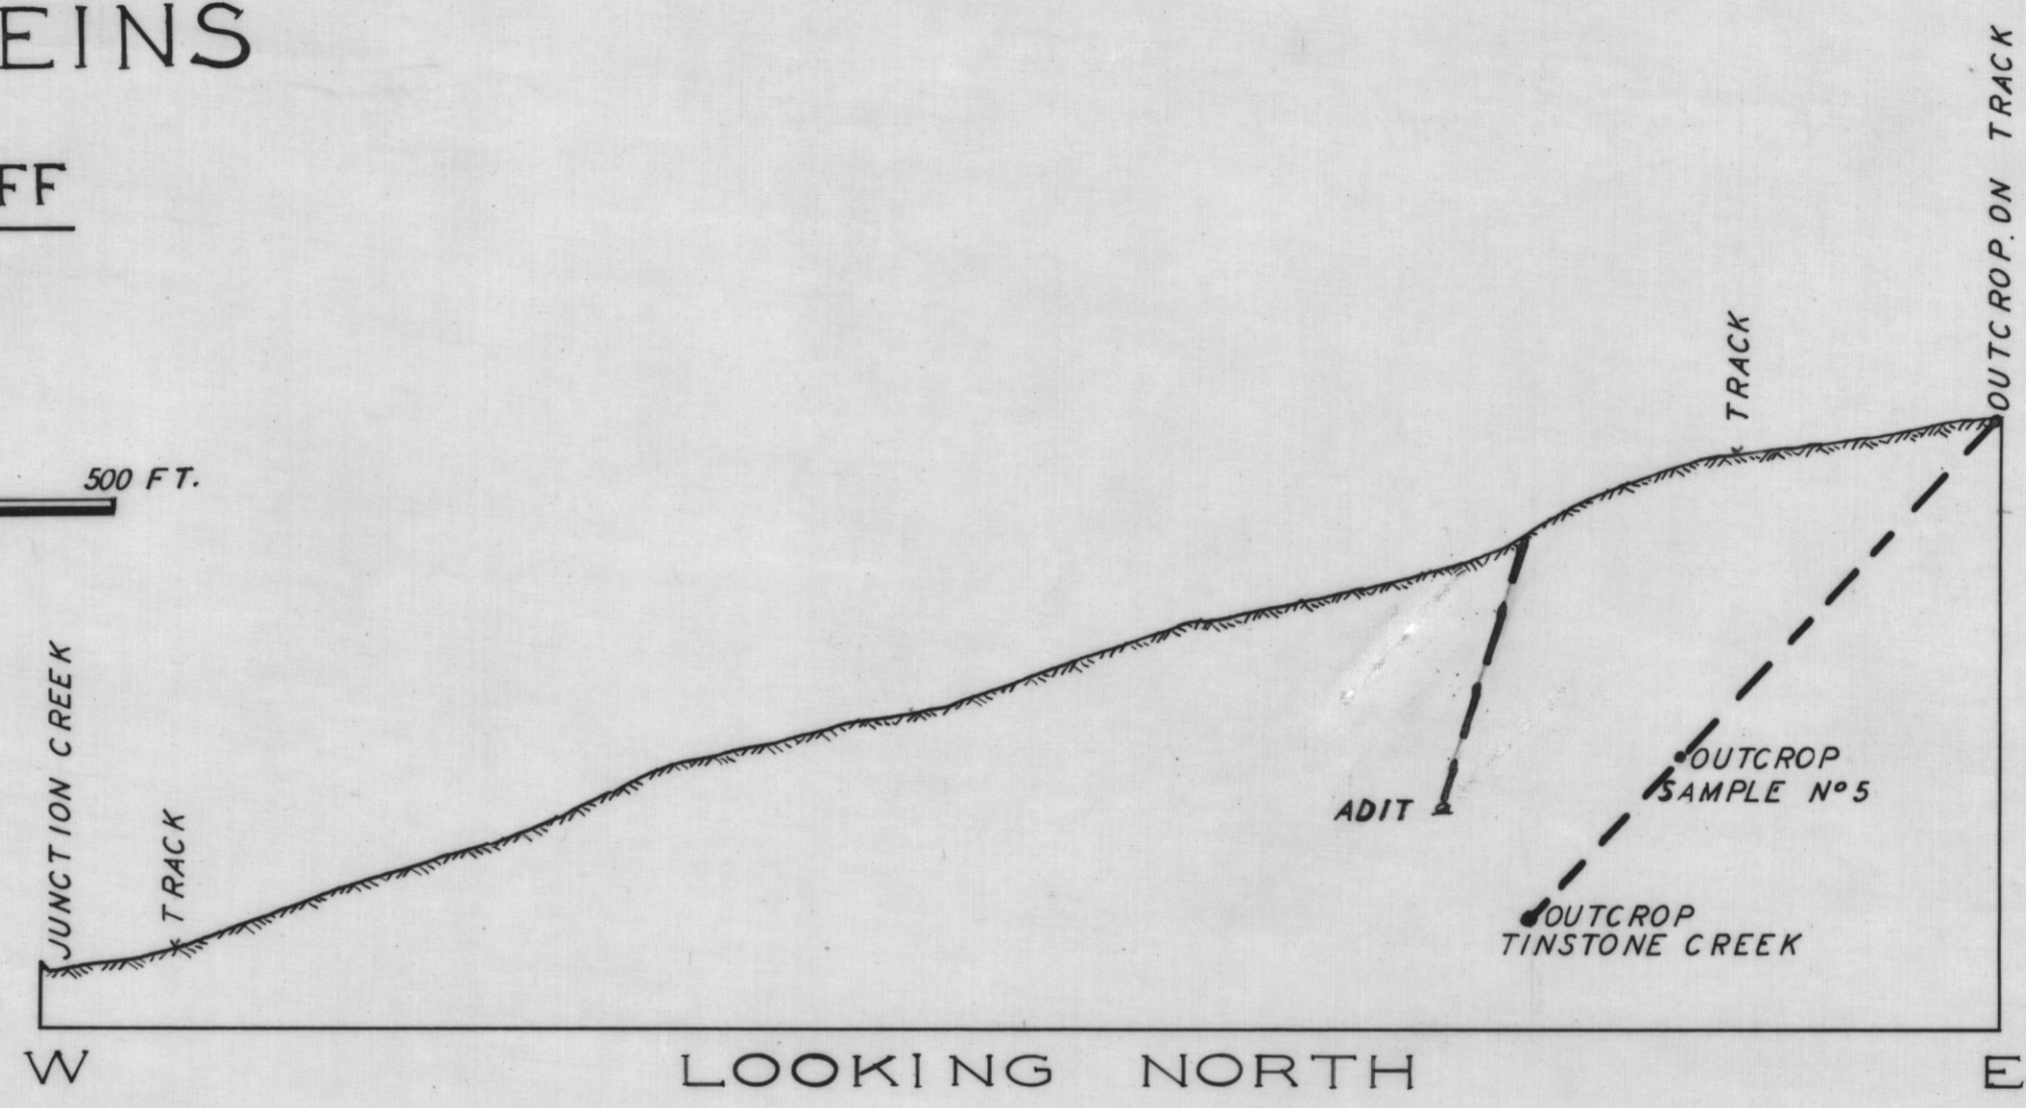

1034  
47

5 cm

# SECTIONS OF ANTIMONIAL VEINS WEST BISCHOFF

*H. Burkhead* M.Sc.  
CHIEF GEOLOGIST 19. 2. 48