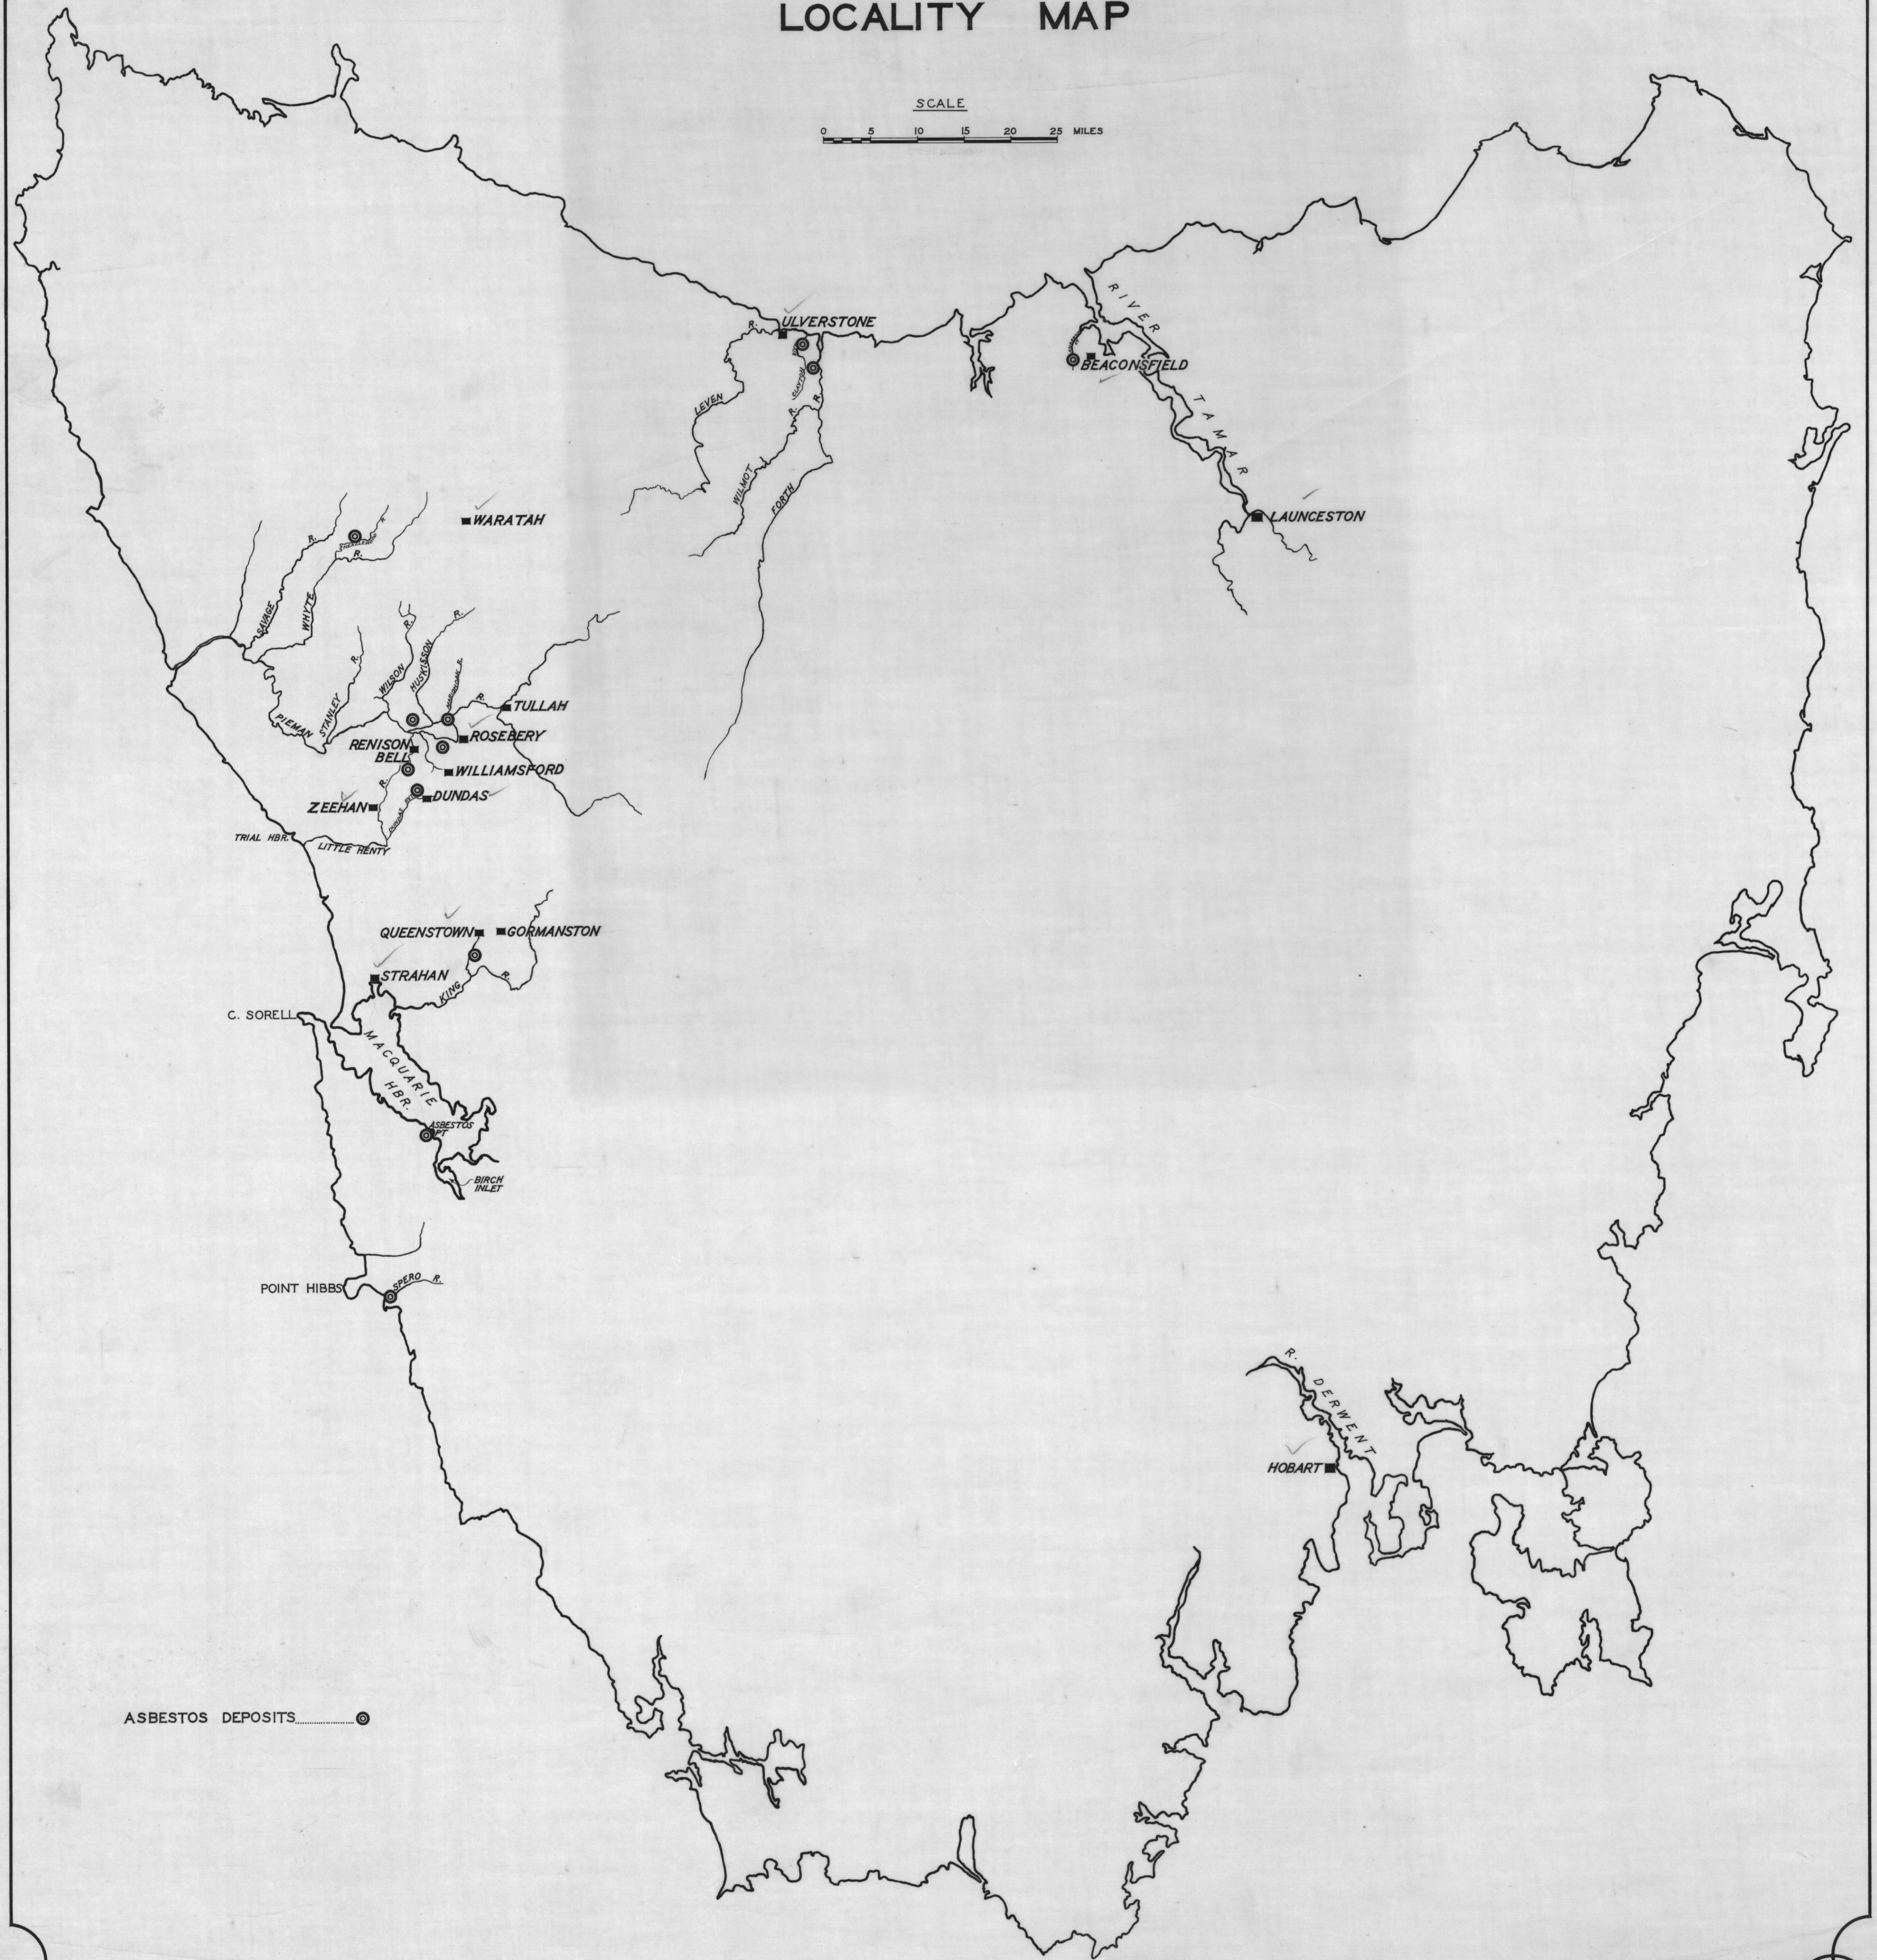

5 cm

ASBESTOS IN TASMANIA LOCALITY MAP

SCALE

0 5 10 15 20 25 MILES

ASBESTOS DEPOSITS.....○