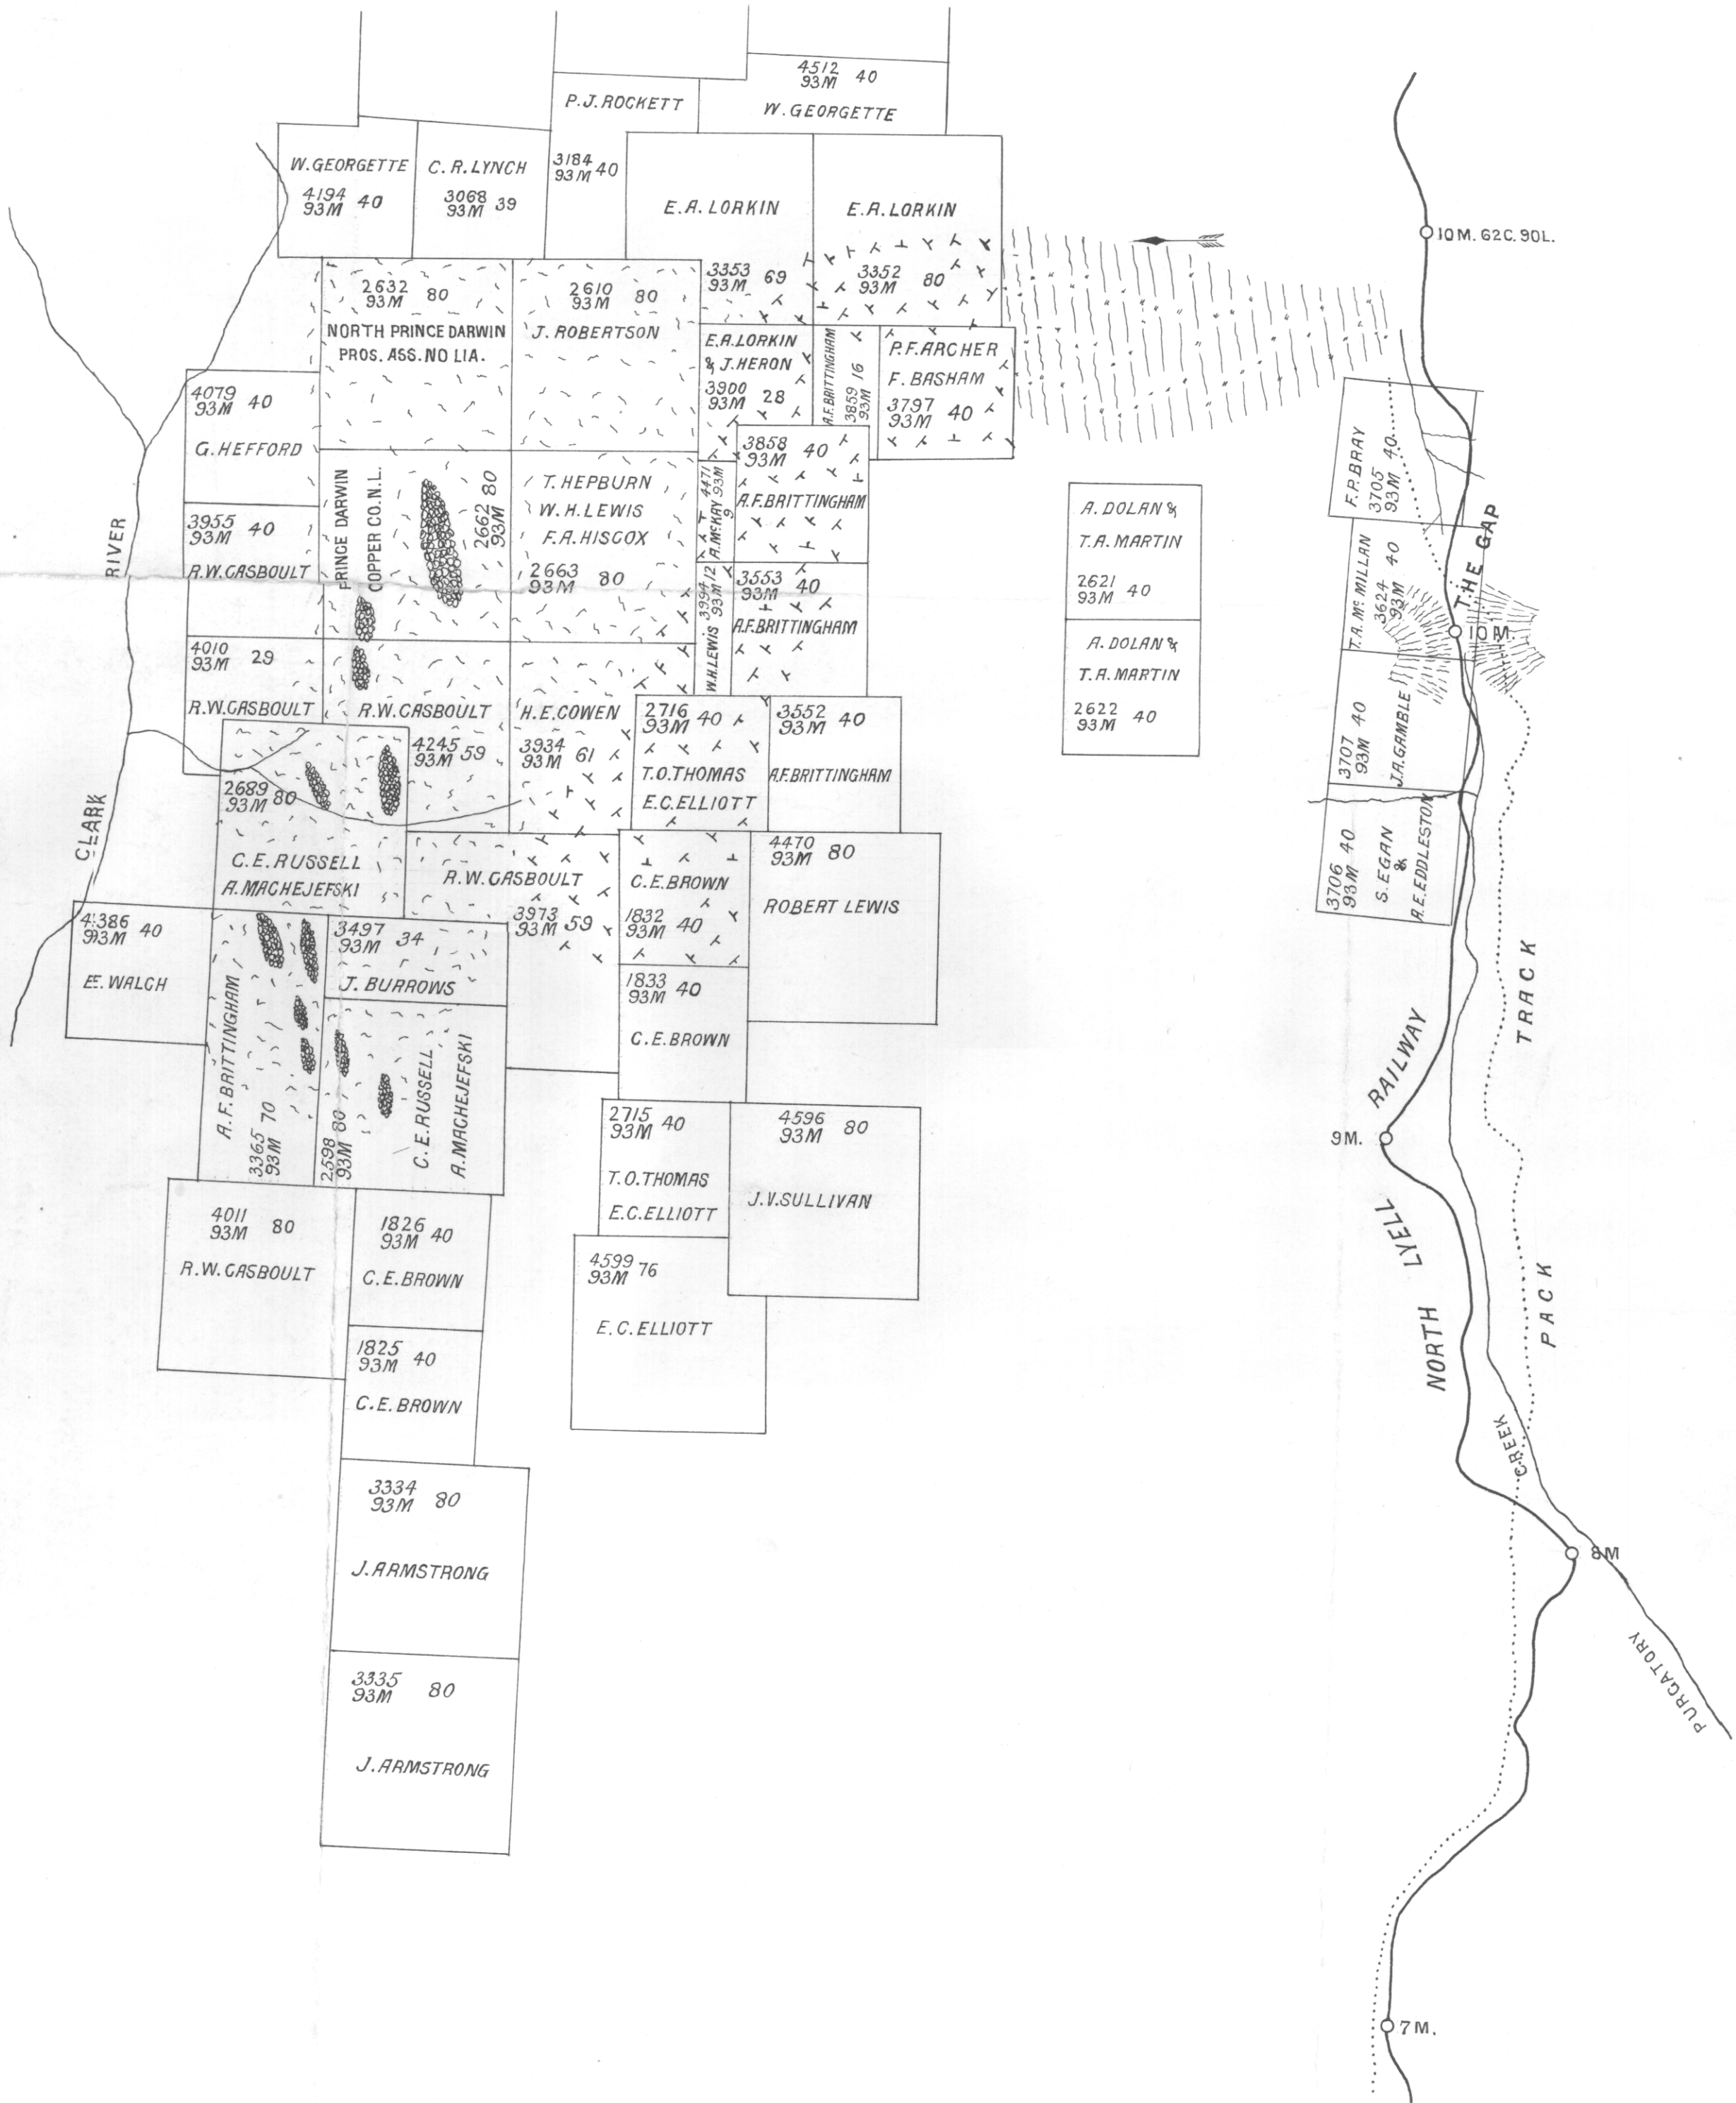

5 cm

(LEASES) SKETCH MAP SECTIONS ON SOUTH M^T DARWIN

Scale 20 10 0 20 40 60 Chains

W.H. Twelvetrees
Gov't Geologist
Decr 1900

10A/58