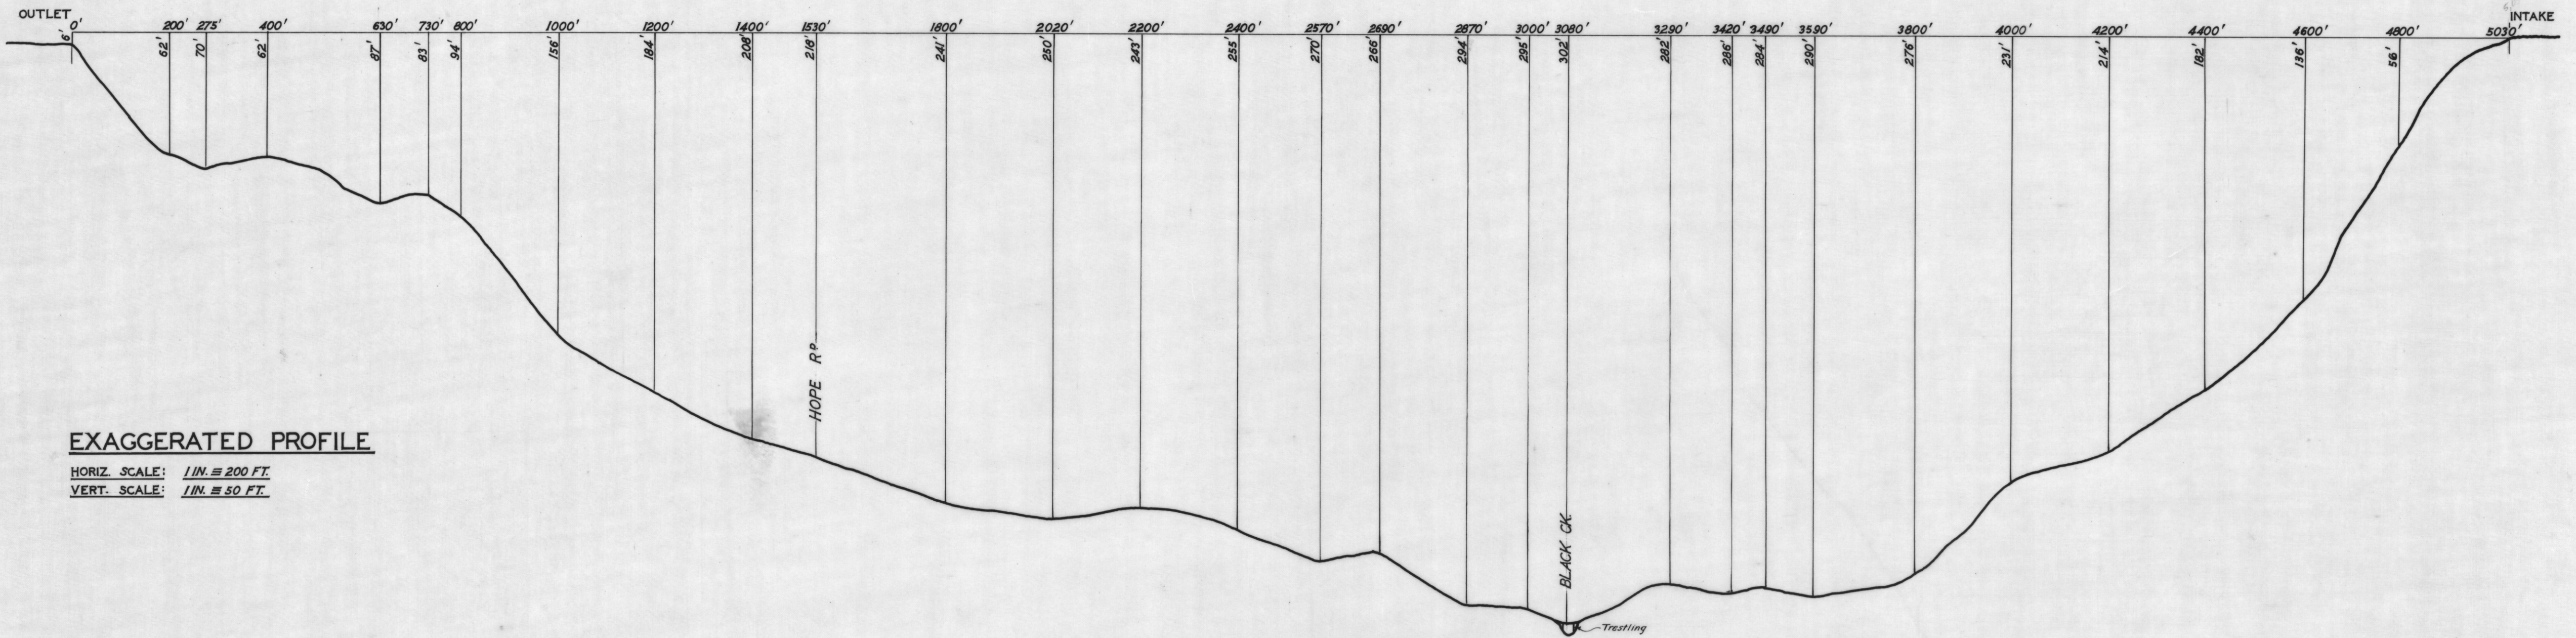

5 cm

FORMER SYPHON — MT PARIS RACE

James O. Hughes B.Sc.
 GEOLOGIST
 25 . 8 . 1949