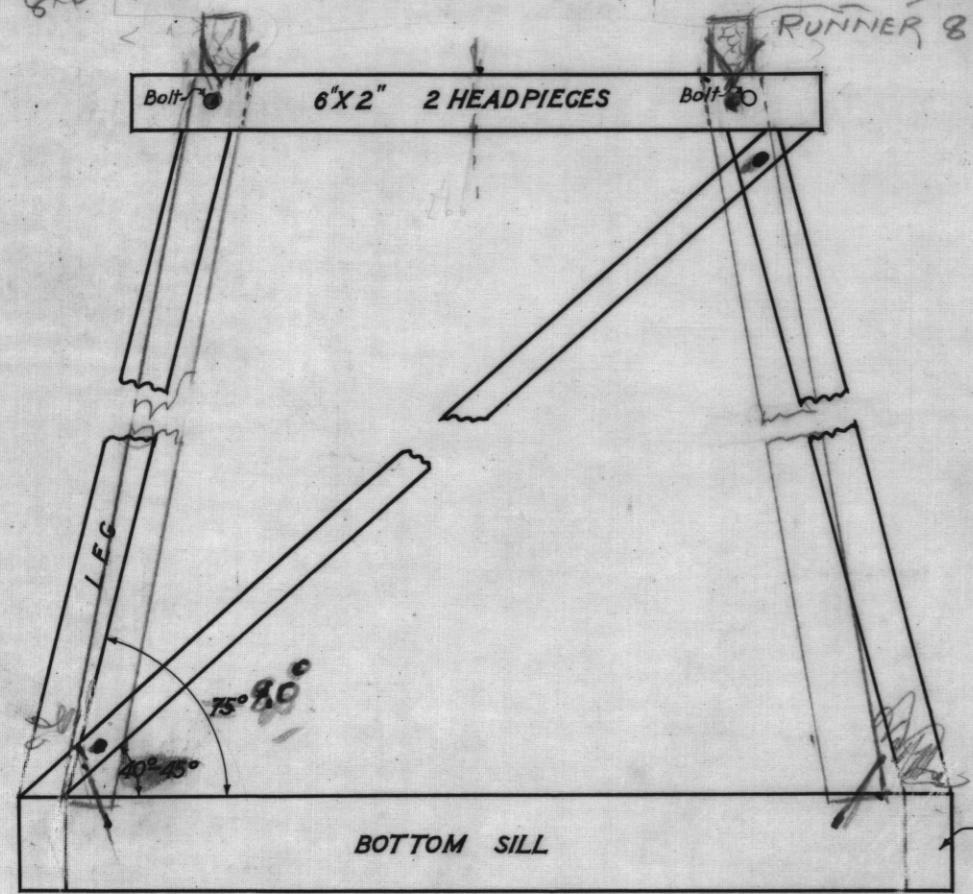

1105A

146

5 cm

FLUME CROSS SECTION

FLUME SIDE VIEW

SIDE VIEW TOP TRESTLE
Scale: 1 in. = 1 ft.

CROSS SECTION OF TRESTLE
Scale: 1 in. = 2 ft.

SOLIDISSIM TIMBER

STANDARD FLUME & TRESTLE

CASCADE - BRANXHOLM W. R.

1105A-32

RTR