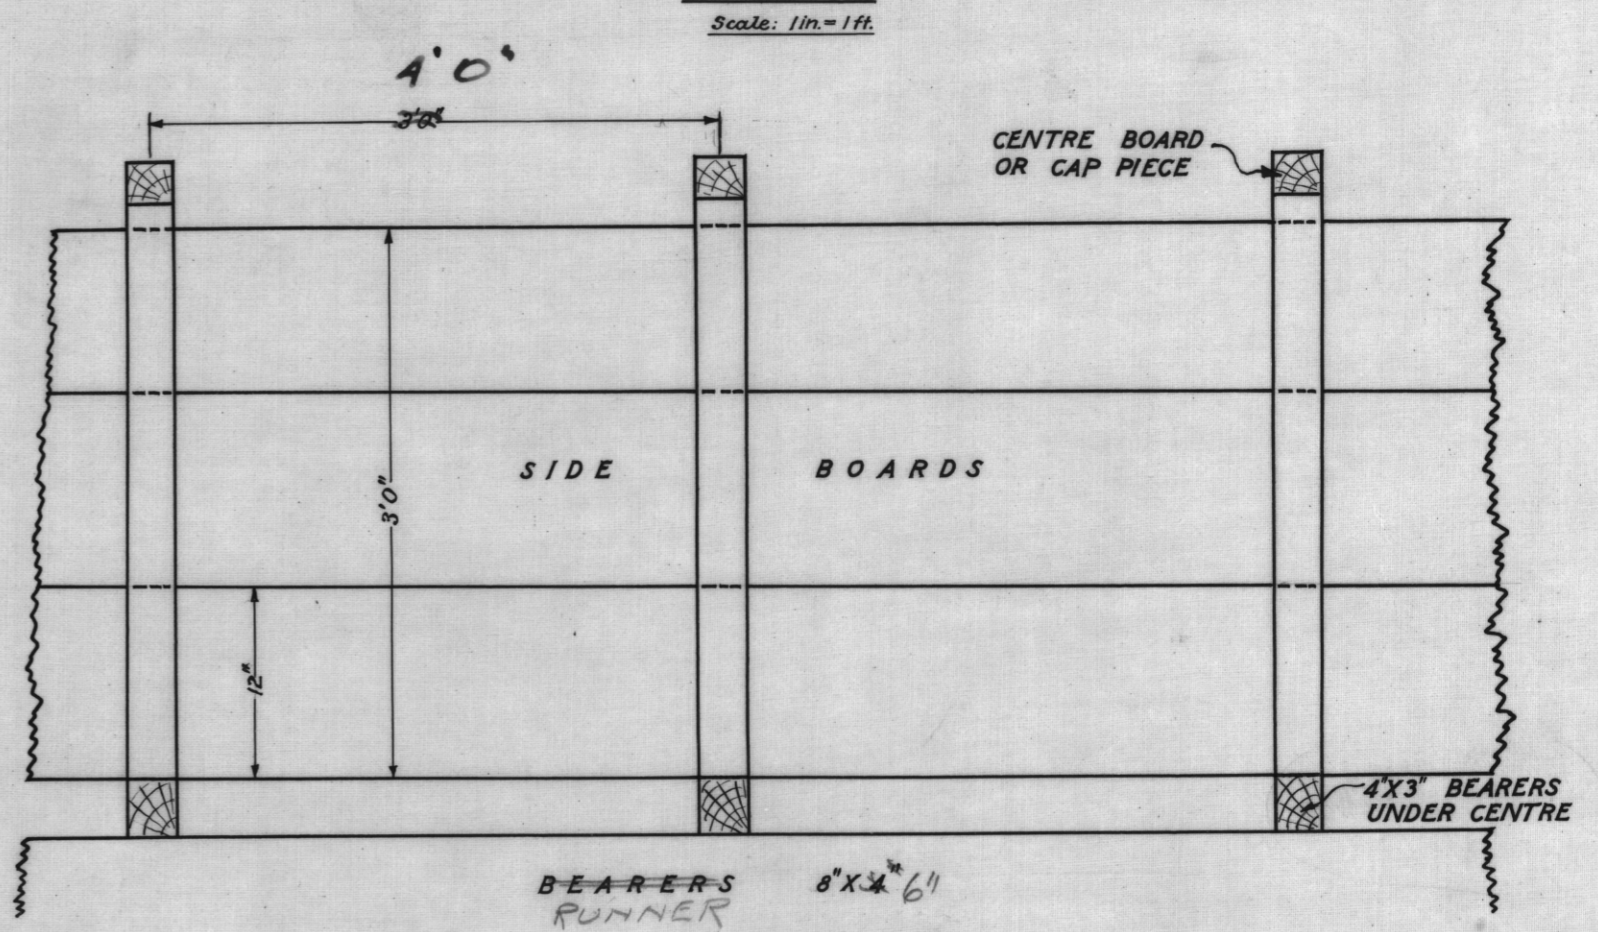

1105A

146

5 cm

FLUME CROSS SECTION

FLUME SIDE VIEW

SIDE VIEW TOP TRESTLE
Scale: 1 in. = 1 ft.

CROSS SECTION OF TRESTLE
Scale: 1 in. = 2 ft.

SOLIDISSIM TIMBER

STANDARD FLUME & TRESTLE

CASCADE - BRANXHOLM W. R.

1105A-32

RTR