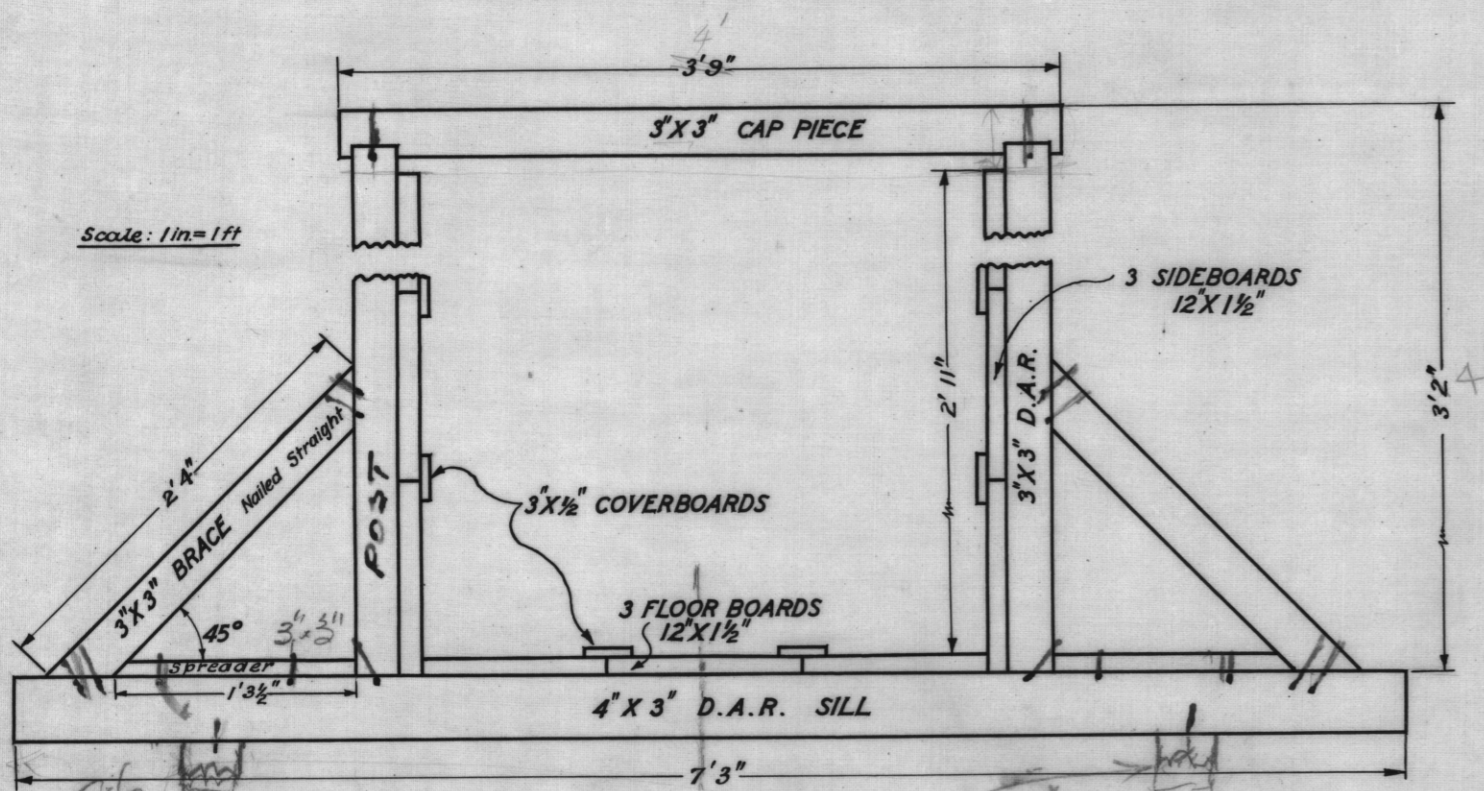

1105A

146

5 cm

FLUME CROSS SECTION

FLUME SIDE VIEW

SIDE VIEW TOP TRESTLE
Scale: 1 in. = 1 ft.

CROSS SECTION OF TRESTLE
Scale: 1 in. = 2 ft.

SOLIDISSIM TIMBER