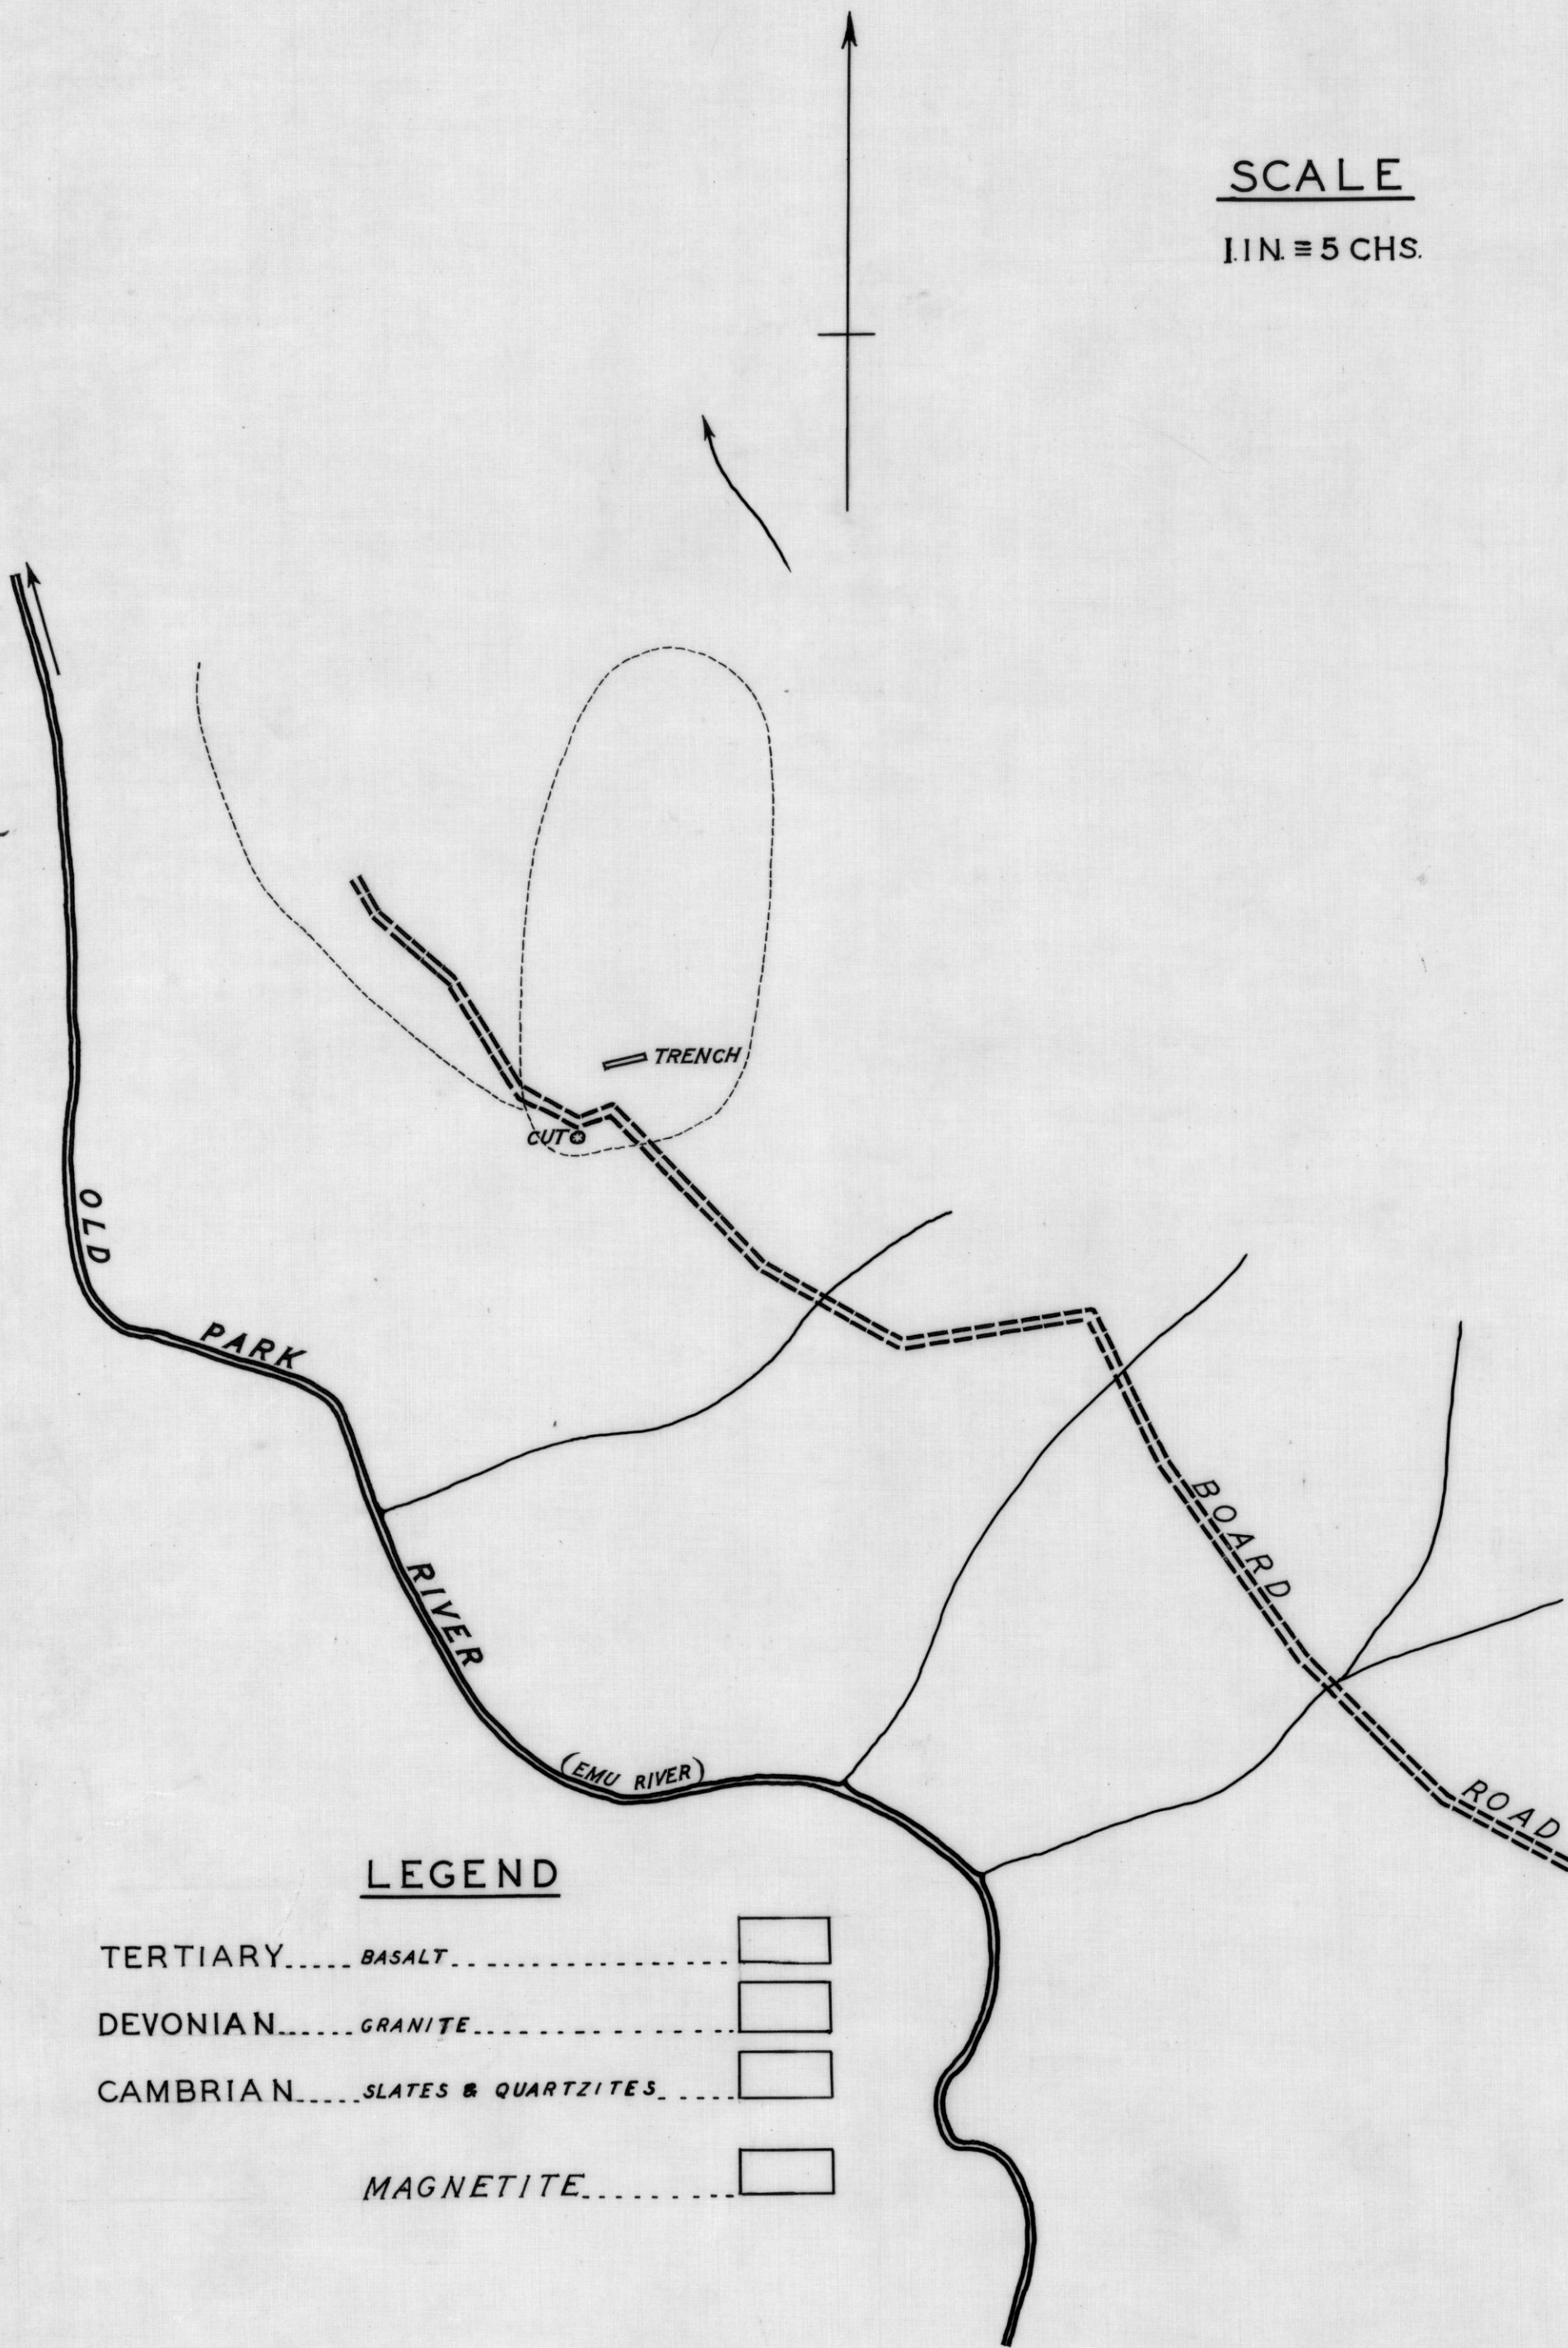

5 cm

TUNGSTEN PROSPECT HAMPSHIRE

SCALE
1 IN. = 5 CHS.

LEGEND

- TERTIARY..... BASALT..... 
- DEVONIAN..... GRANITE..... 
- CAMBRIAN..... SLATES & QUARTZITES..... 
- MAGNETITE..... 

Terrace Hughes
GEOLOGIST
12. 12. 50