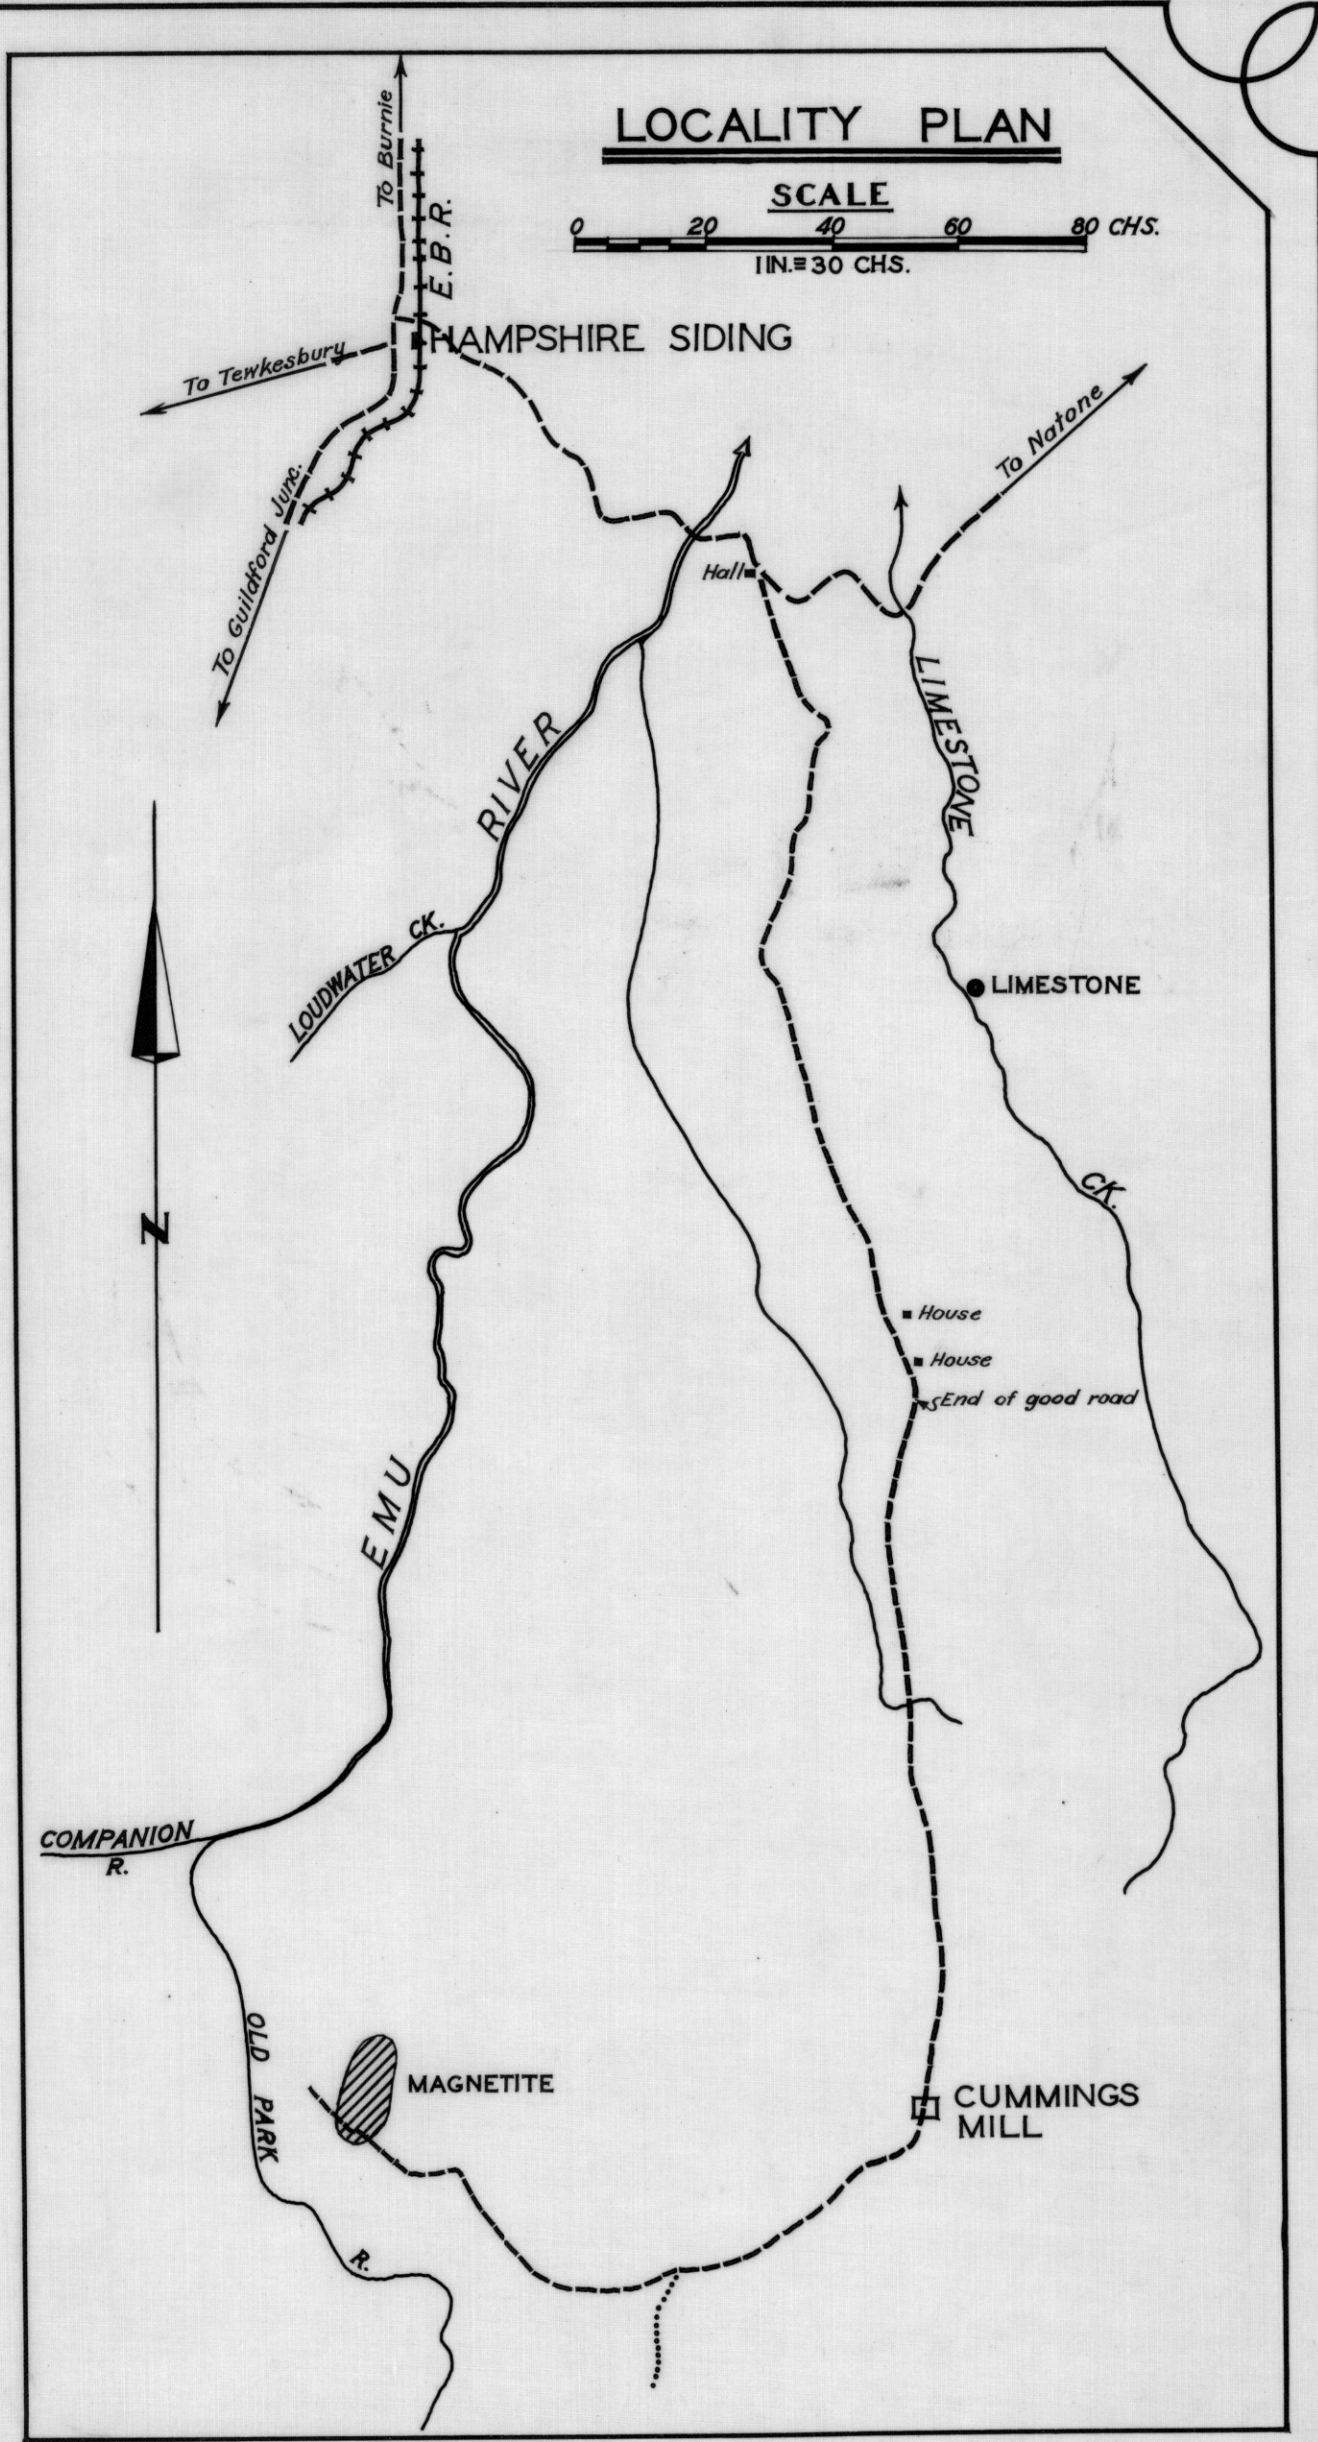

5 cm

TUNGSTEN PROSPECT HAMPSHIRE

SCALE
1 IN. = 5 CHS.

LEGEND

- TERTIARY..... BASALT..... 
- DEVONIAN..... GRANITE..... 
- CAMBRIAN..... SLATES & QUARTZITES..... 
- MAGNETITE..... 

Terrace Hughes
GEOLOGIST
12. 12. 50