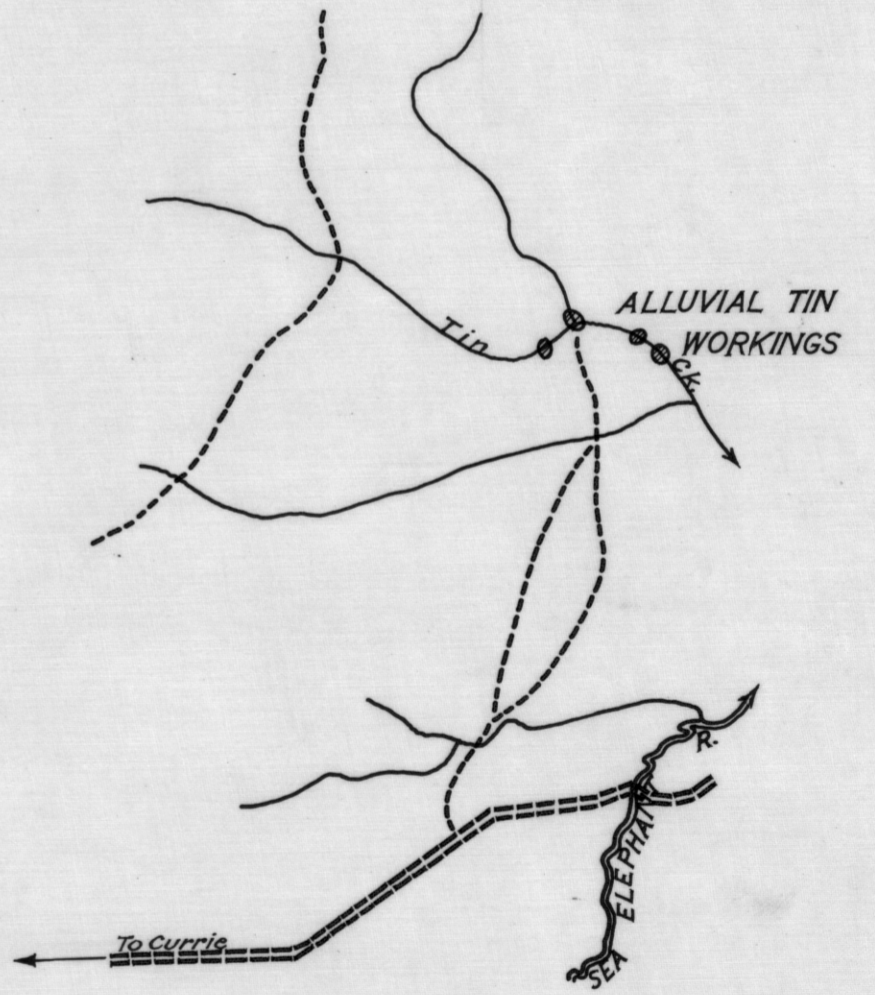

# J.H. CURTAIN'S SCHEELITE PROSPECT — KING ISLAND

*Servace Hughes*  
GEOLOGIST  
10 . 5 . 1951