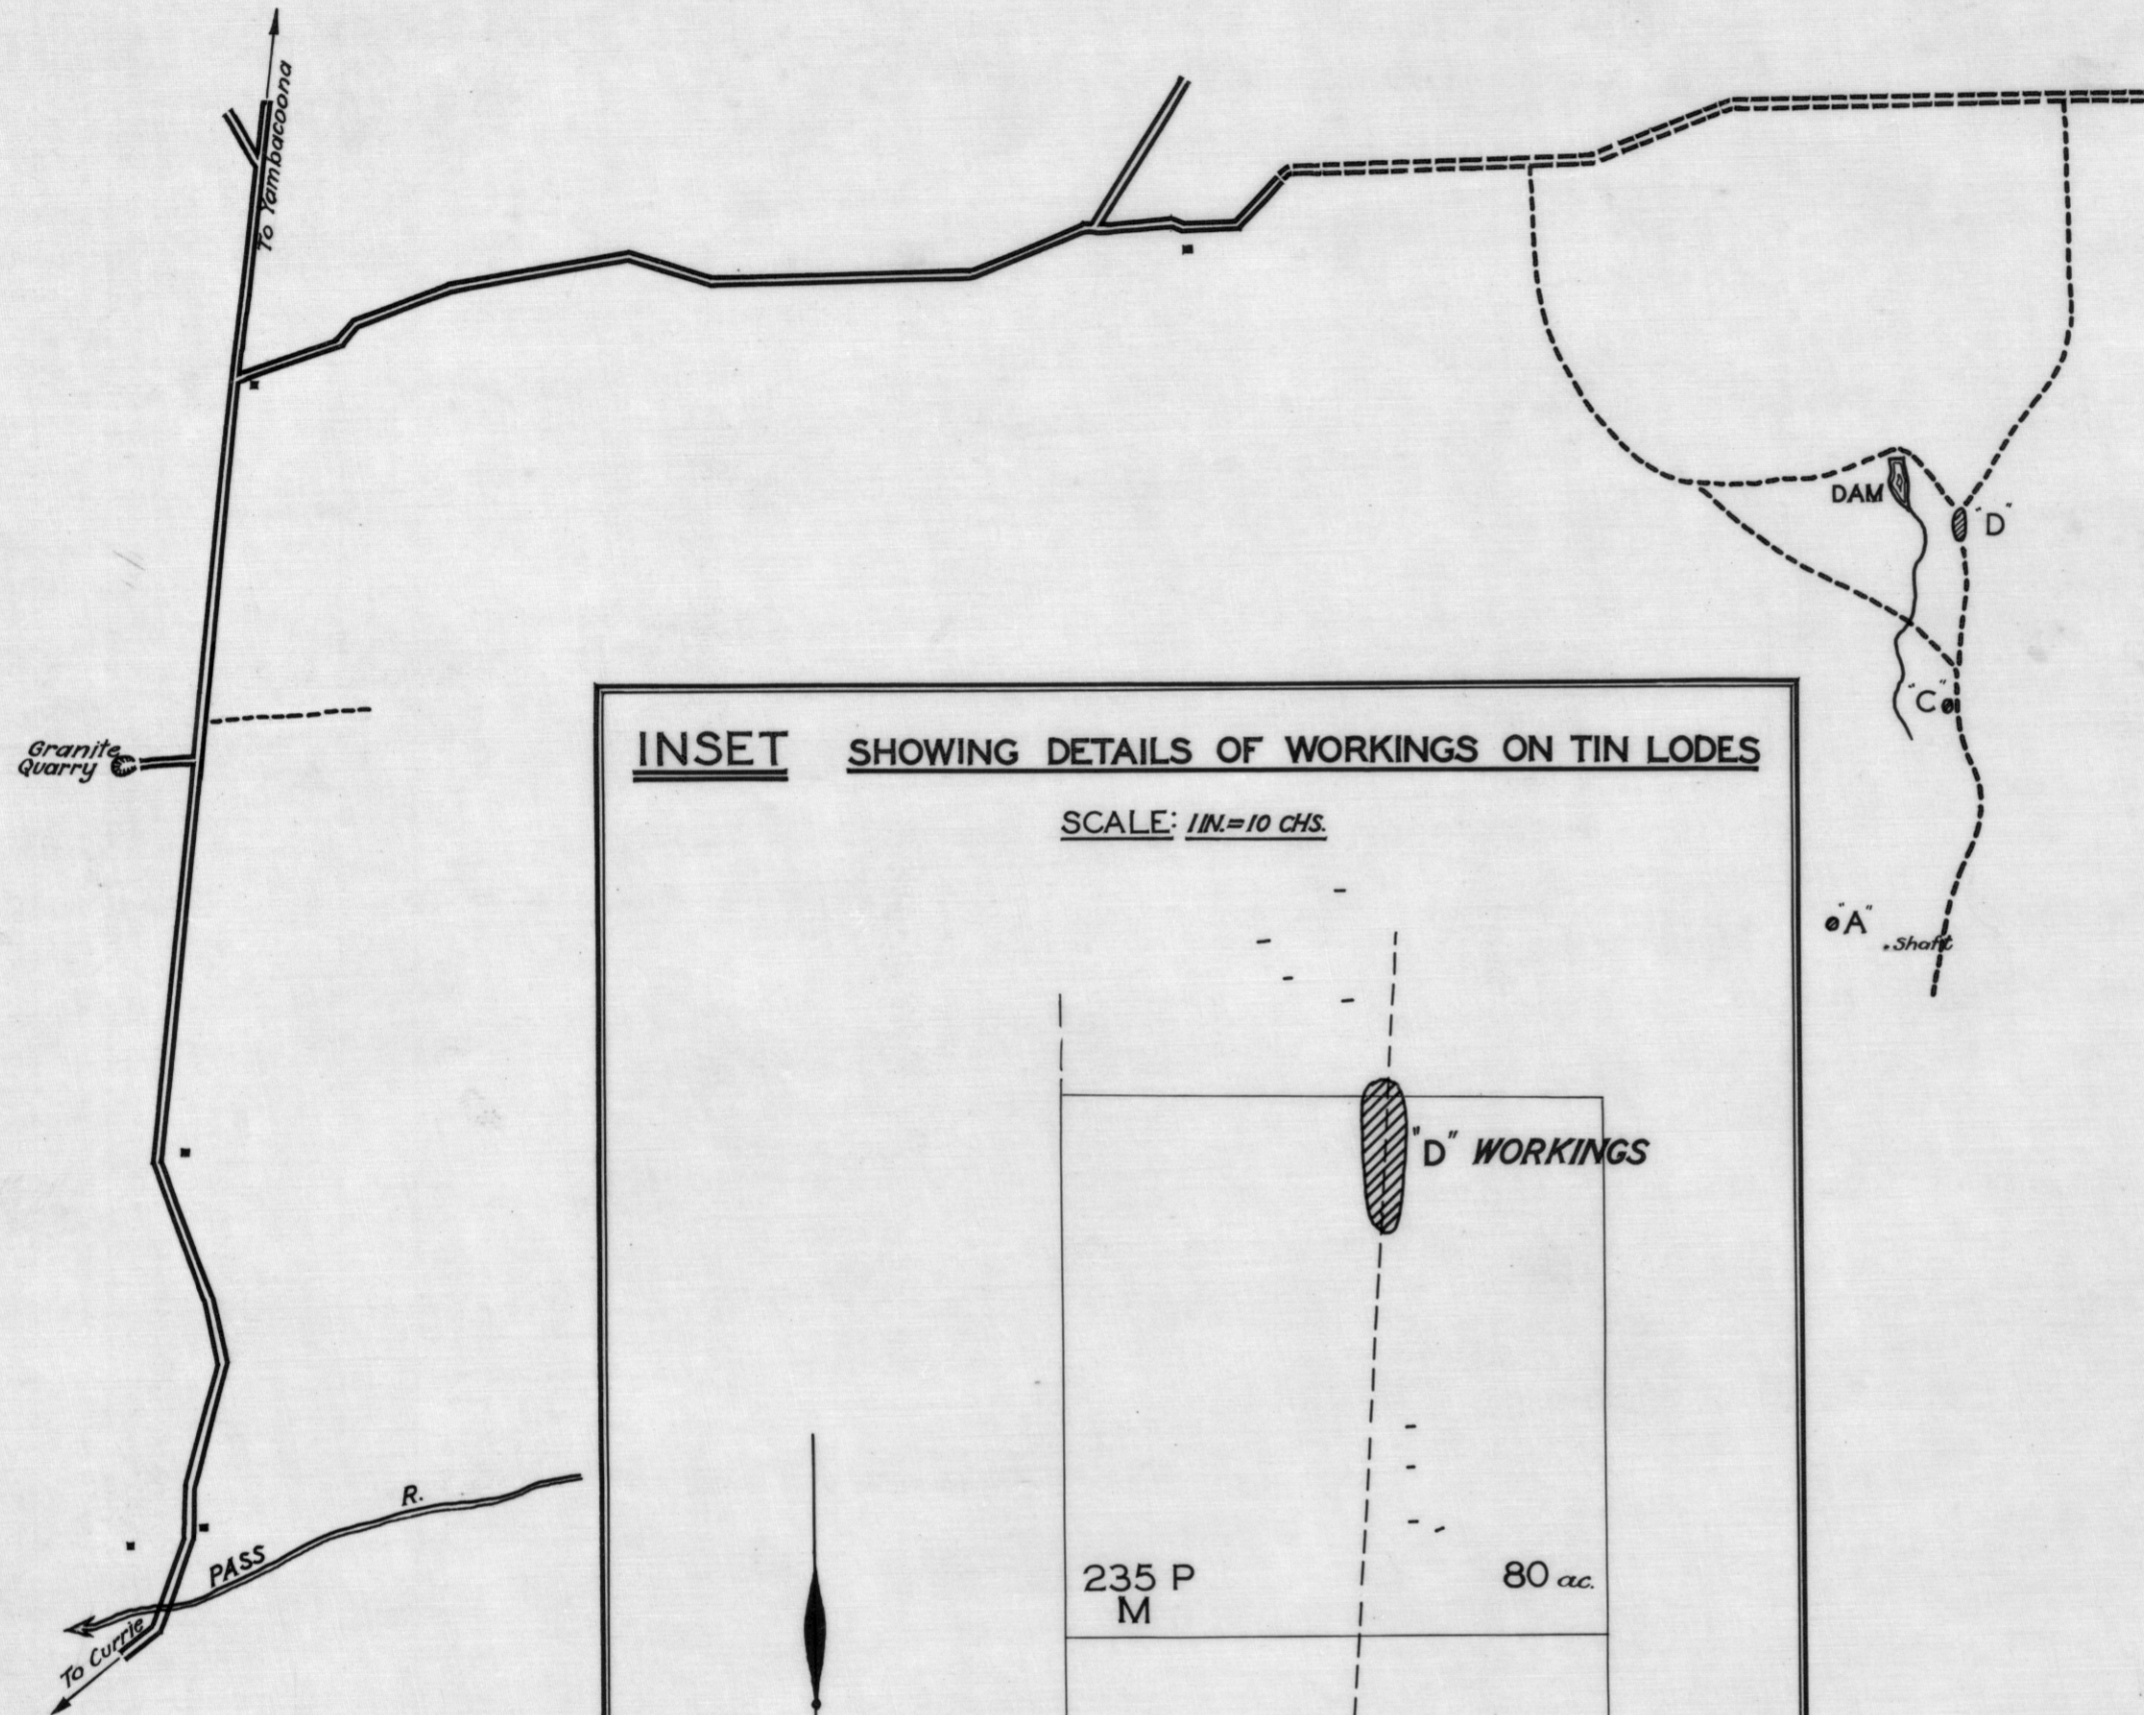

1193

262

5 cm

# J.H. CURTAIN'S SCHEELITE PROSPECT — KING ISLAND

*Servace Hughes*  
GEOLOGIST  
10 . 5 . 1951