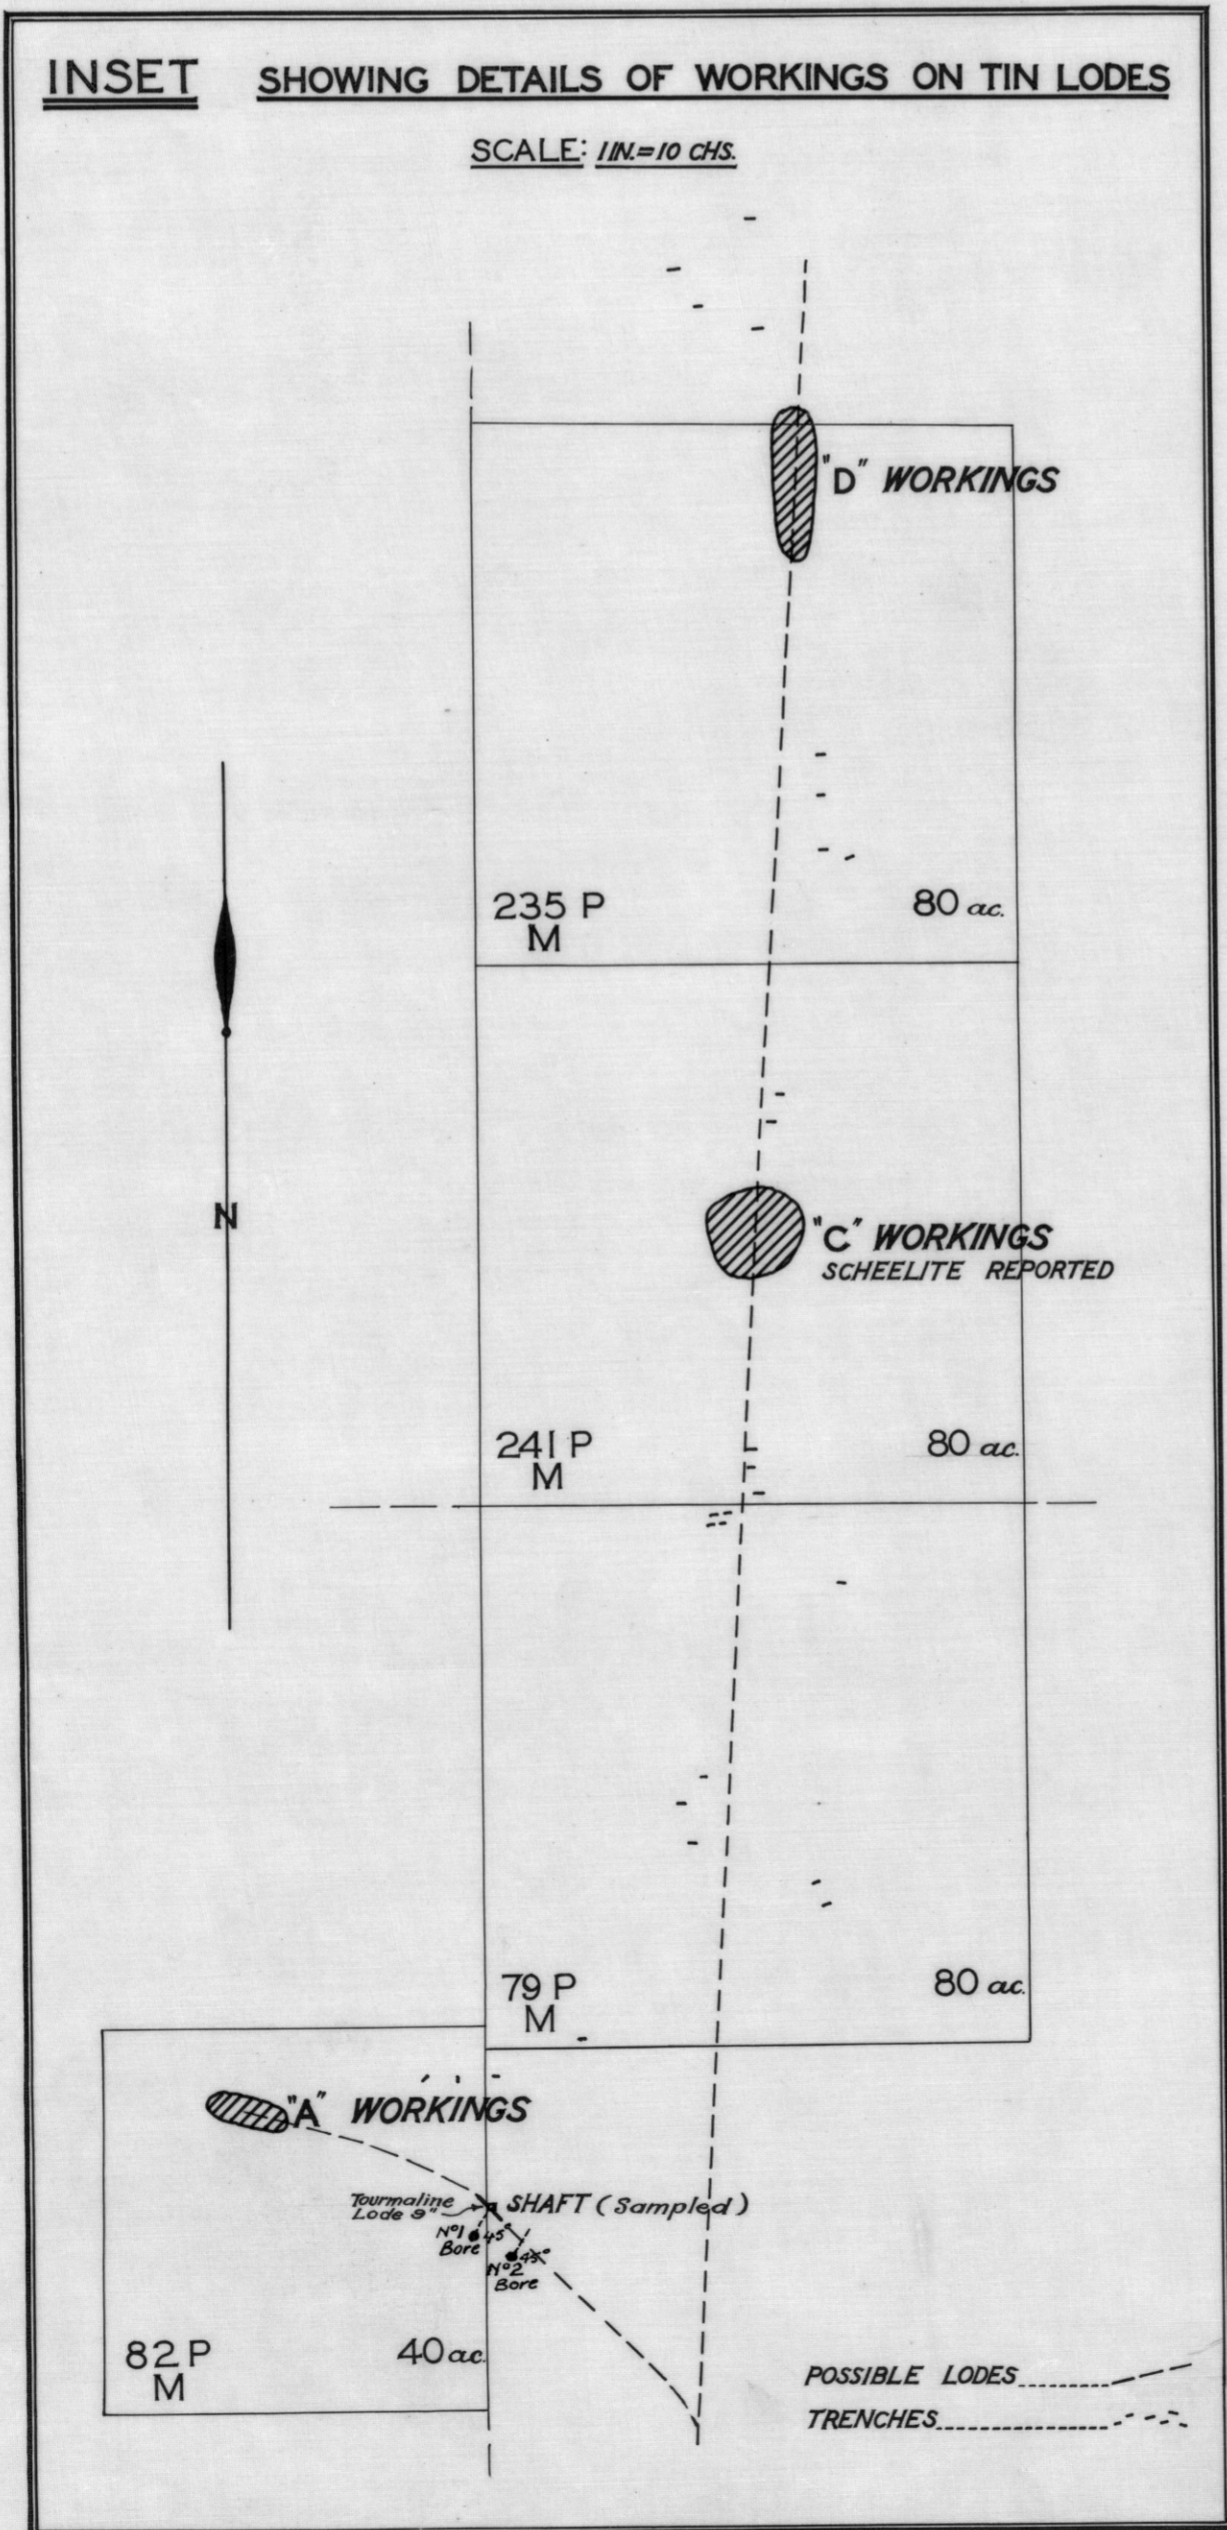

1193

262

5 cm

# J.H. CURTAIN'S SCHEELITE PROSPECT — KING ISLAND

*Servace Hughes*  
GEOLOGIST  
10 . 5 . 1951