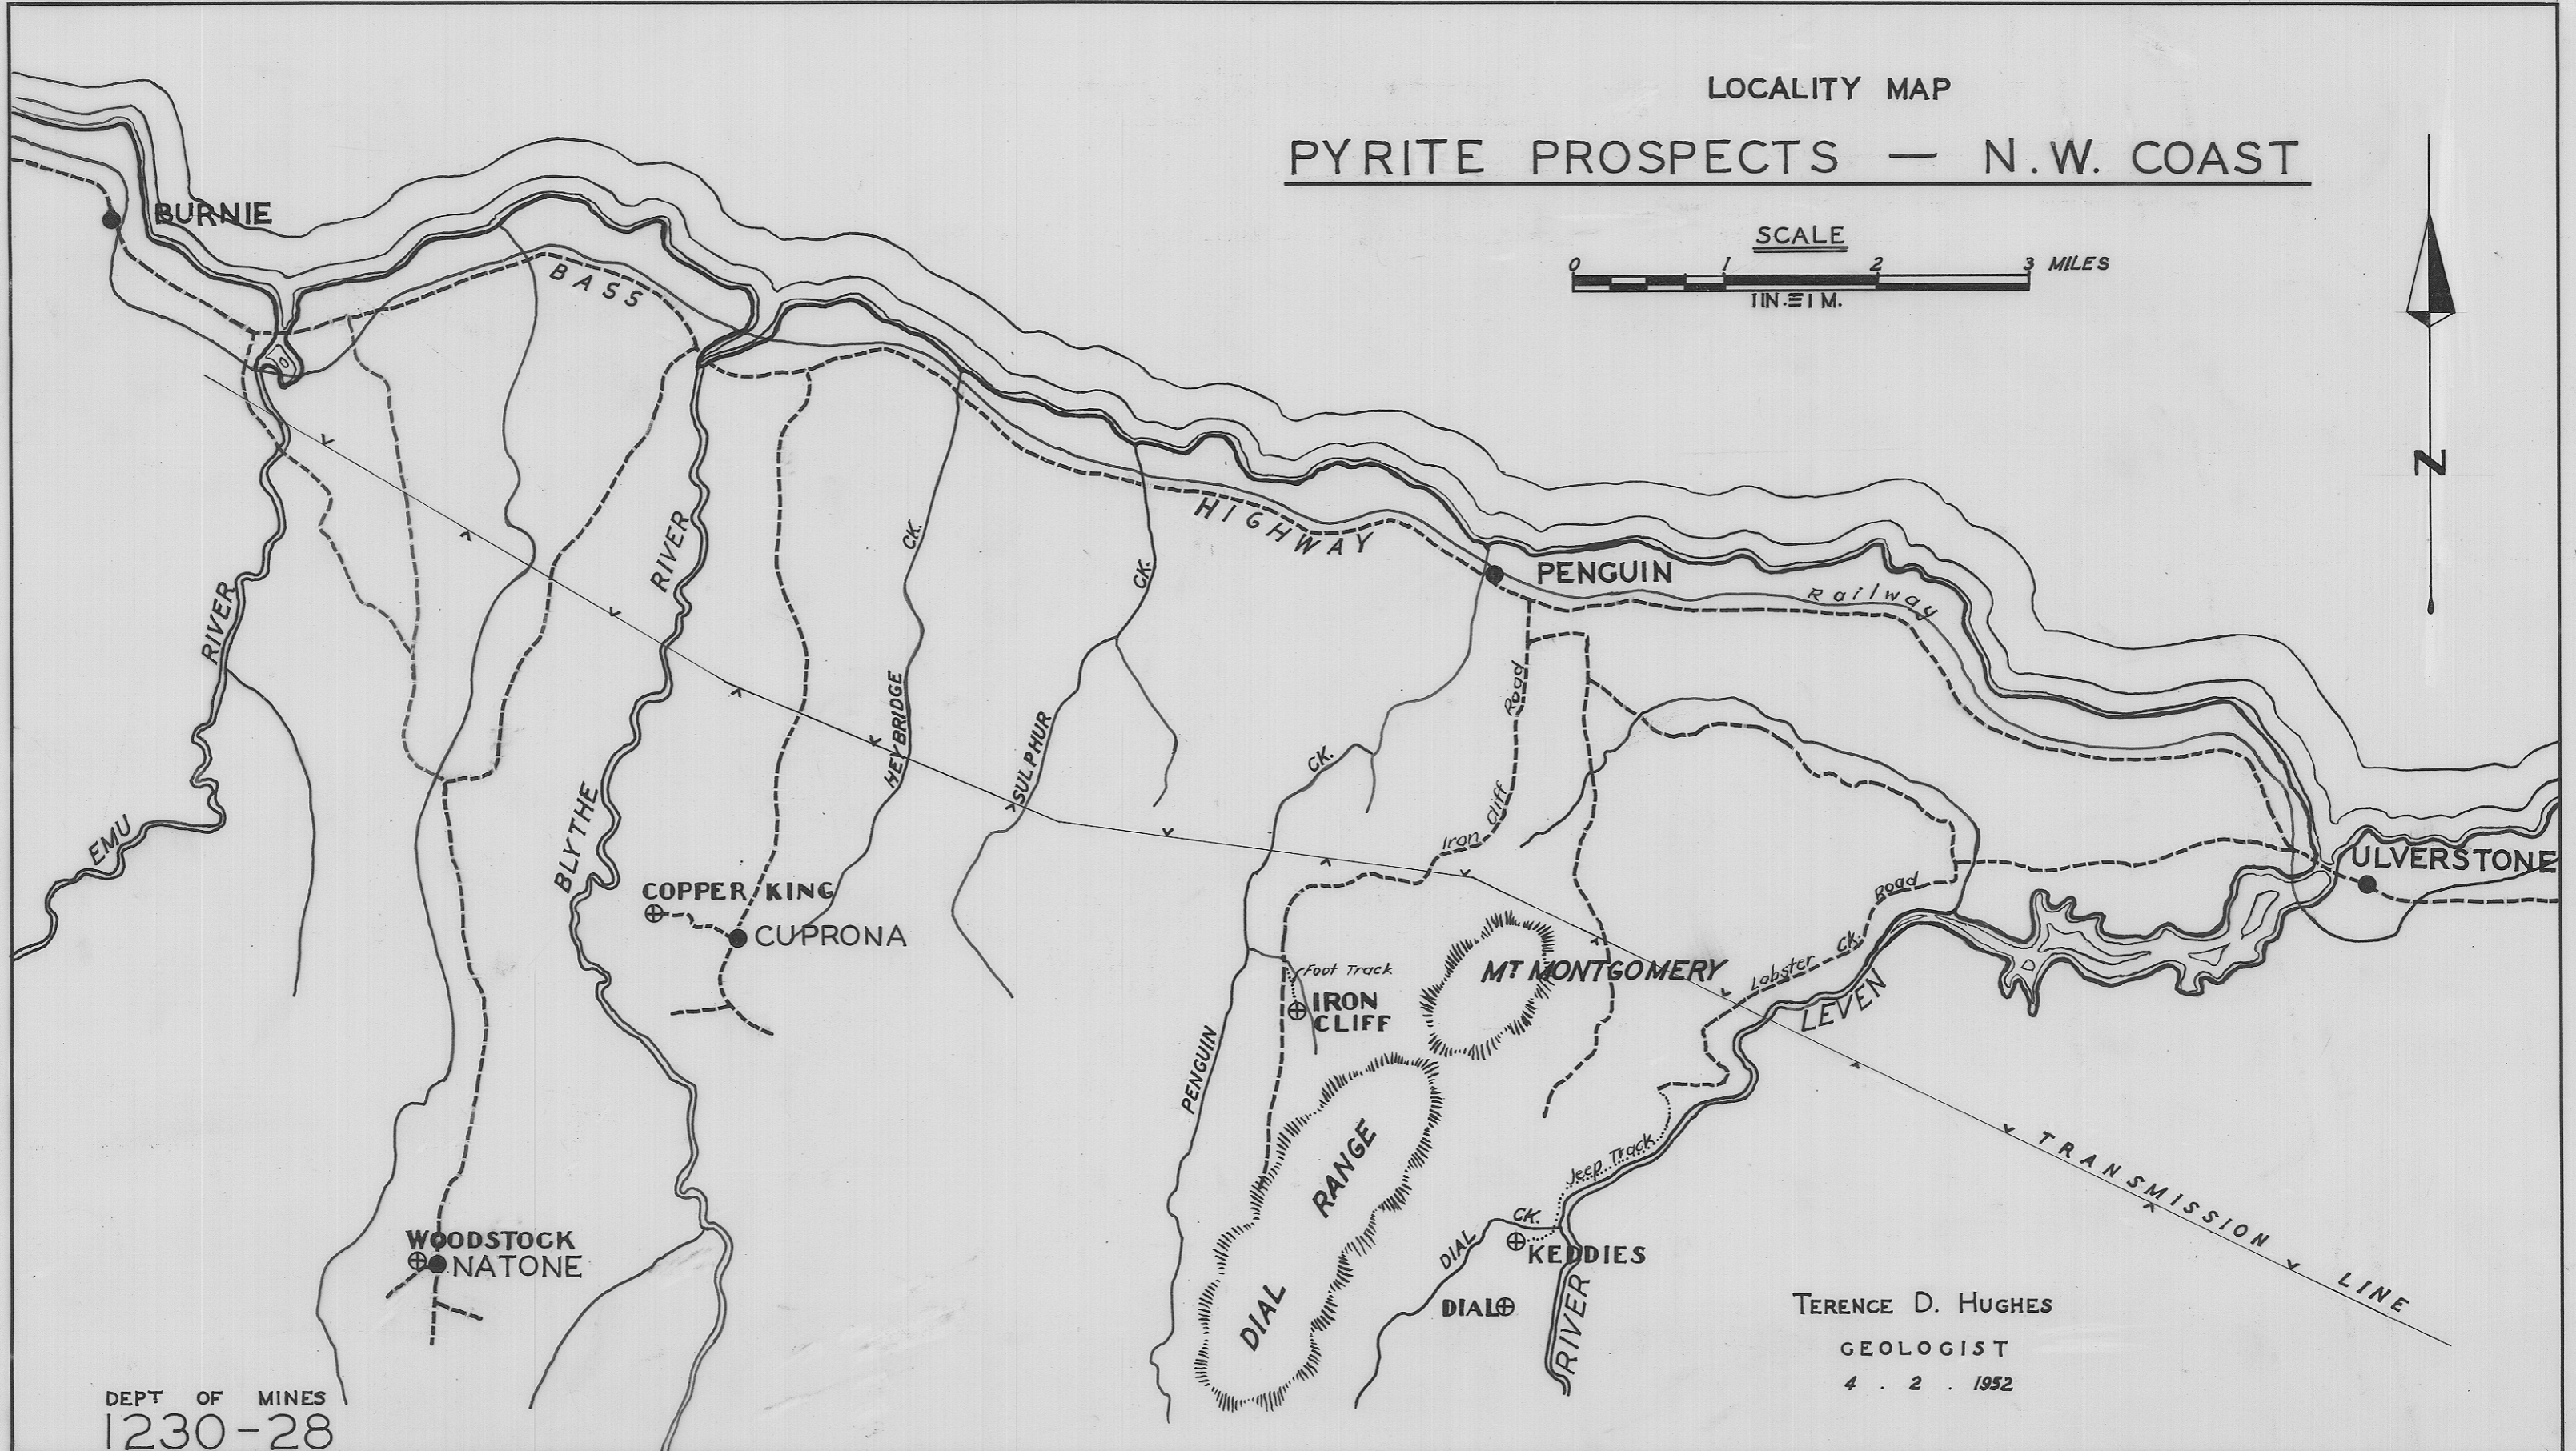

LOCALITY MAP
PYRITE PROSPECTS — N.W. COAST

DEPT OF MINES
1230-28

TERENCE D. HUGHES
GEOLOGIST
4 . 2 . 1952

1230

304