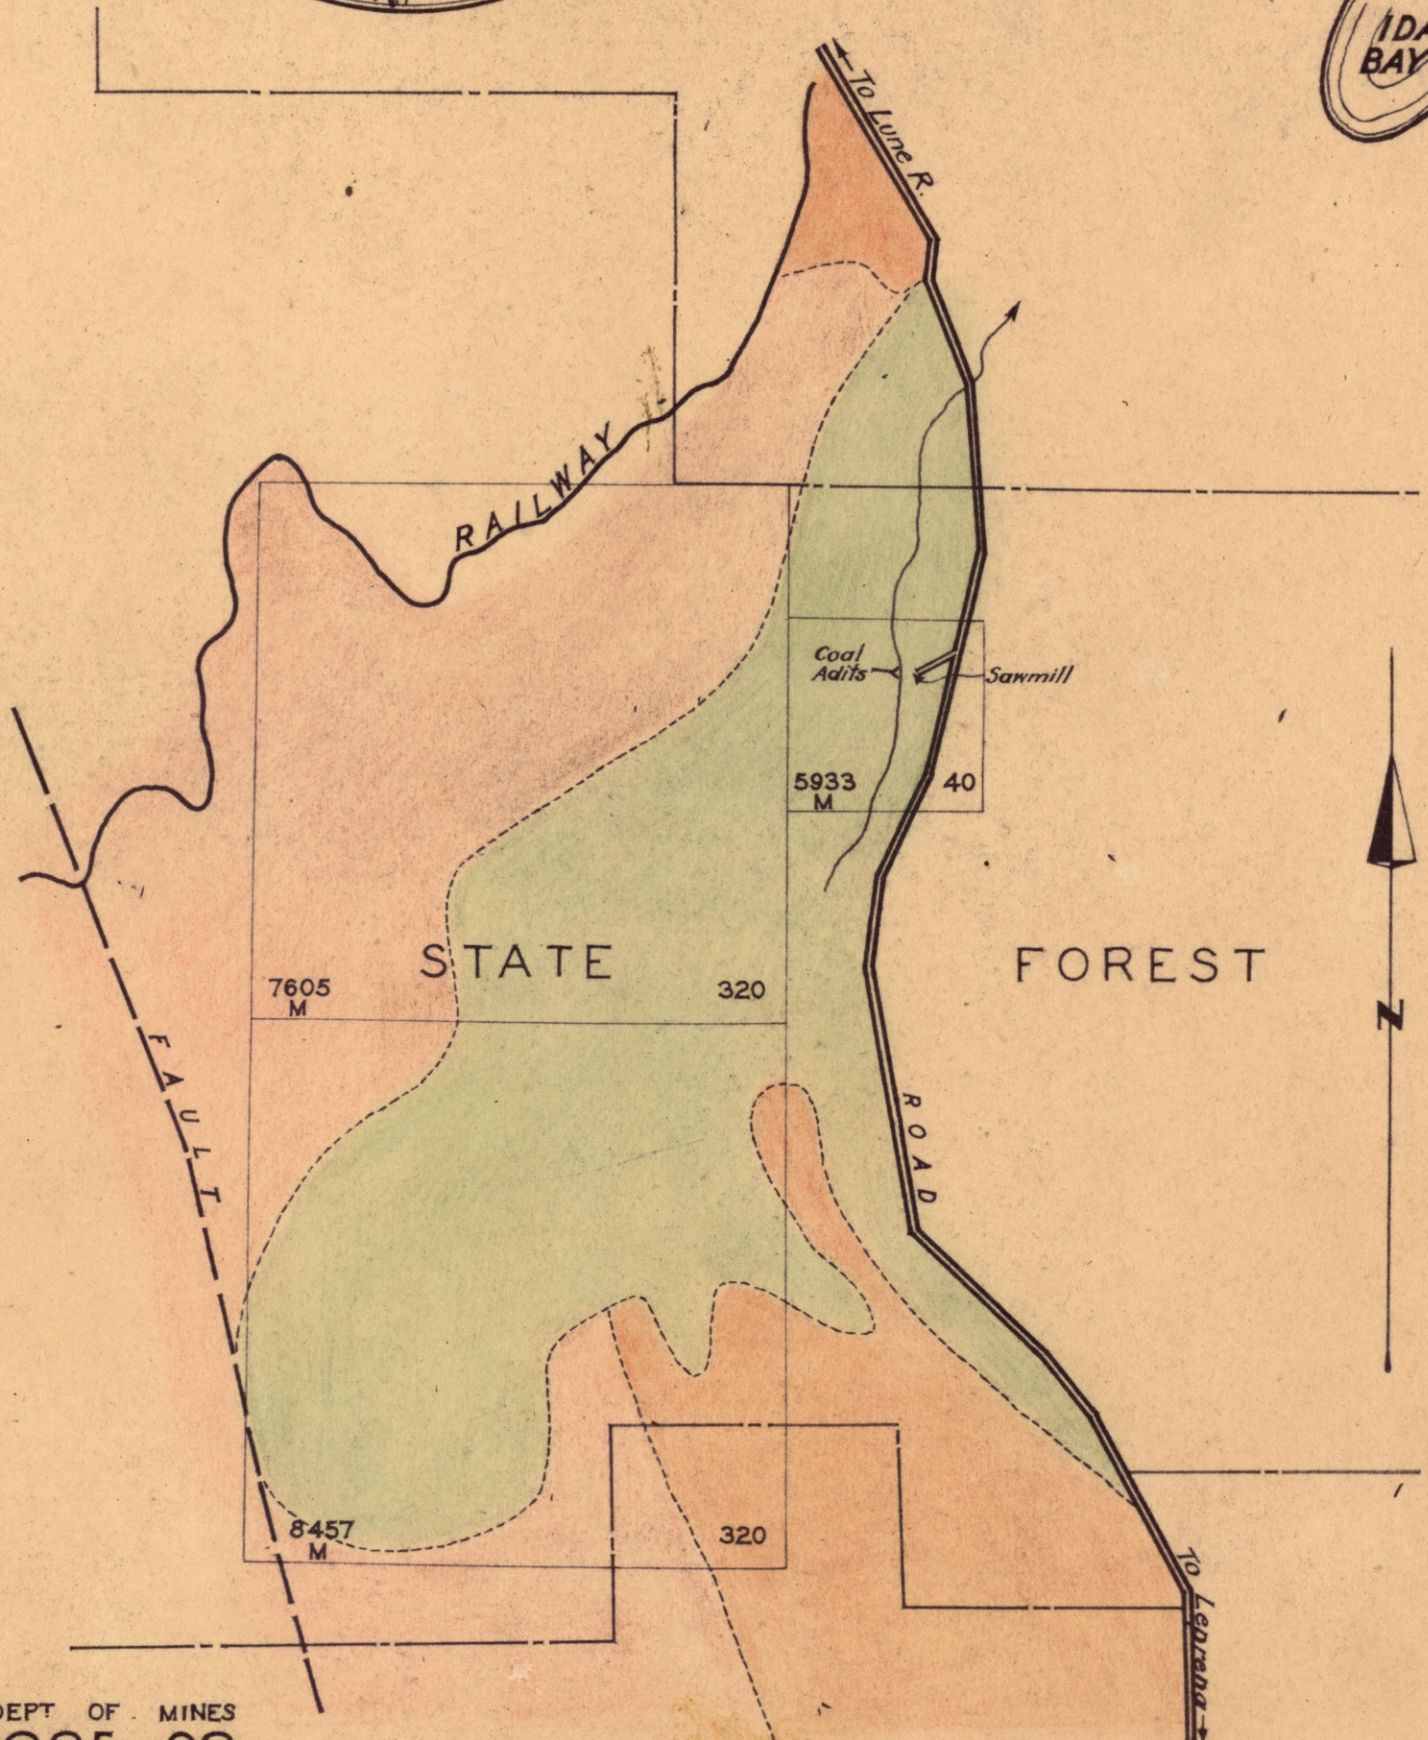

# IDA BAY COALFIELD

## LEGEND

TERTIARY... BASALT	
JURASSIC... DOLERITE	
TRIASSIC... SANDSTONE	

*H. G. Keid* M. Sc. M.A.I.M.M.

CHIEF GEOLOGIST

6 3 1952

1235

3/1

5 cm

DEPT OF MINES  
1235-93

RTK