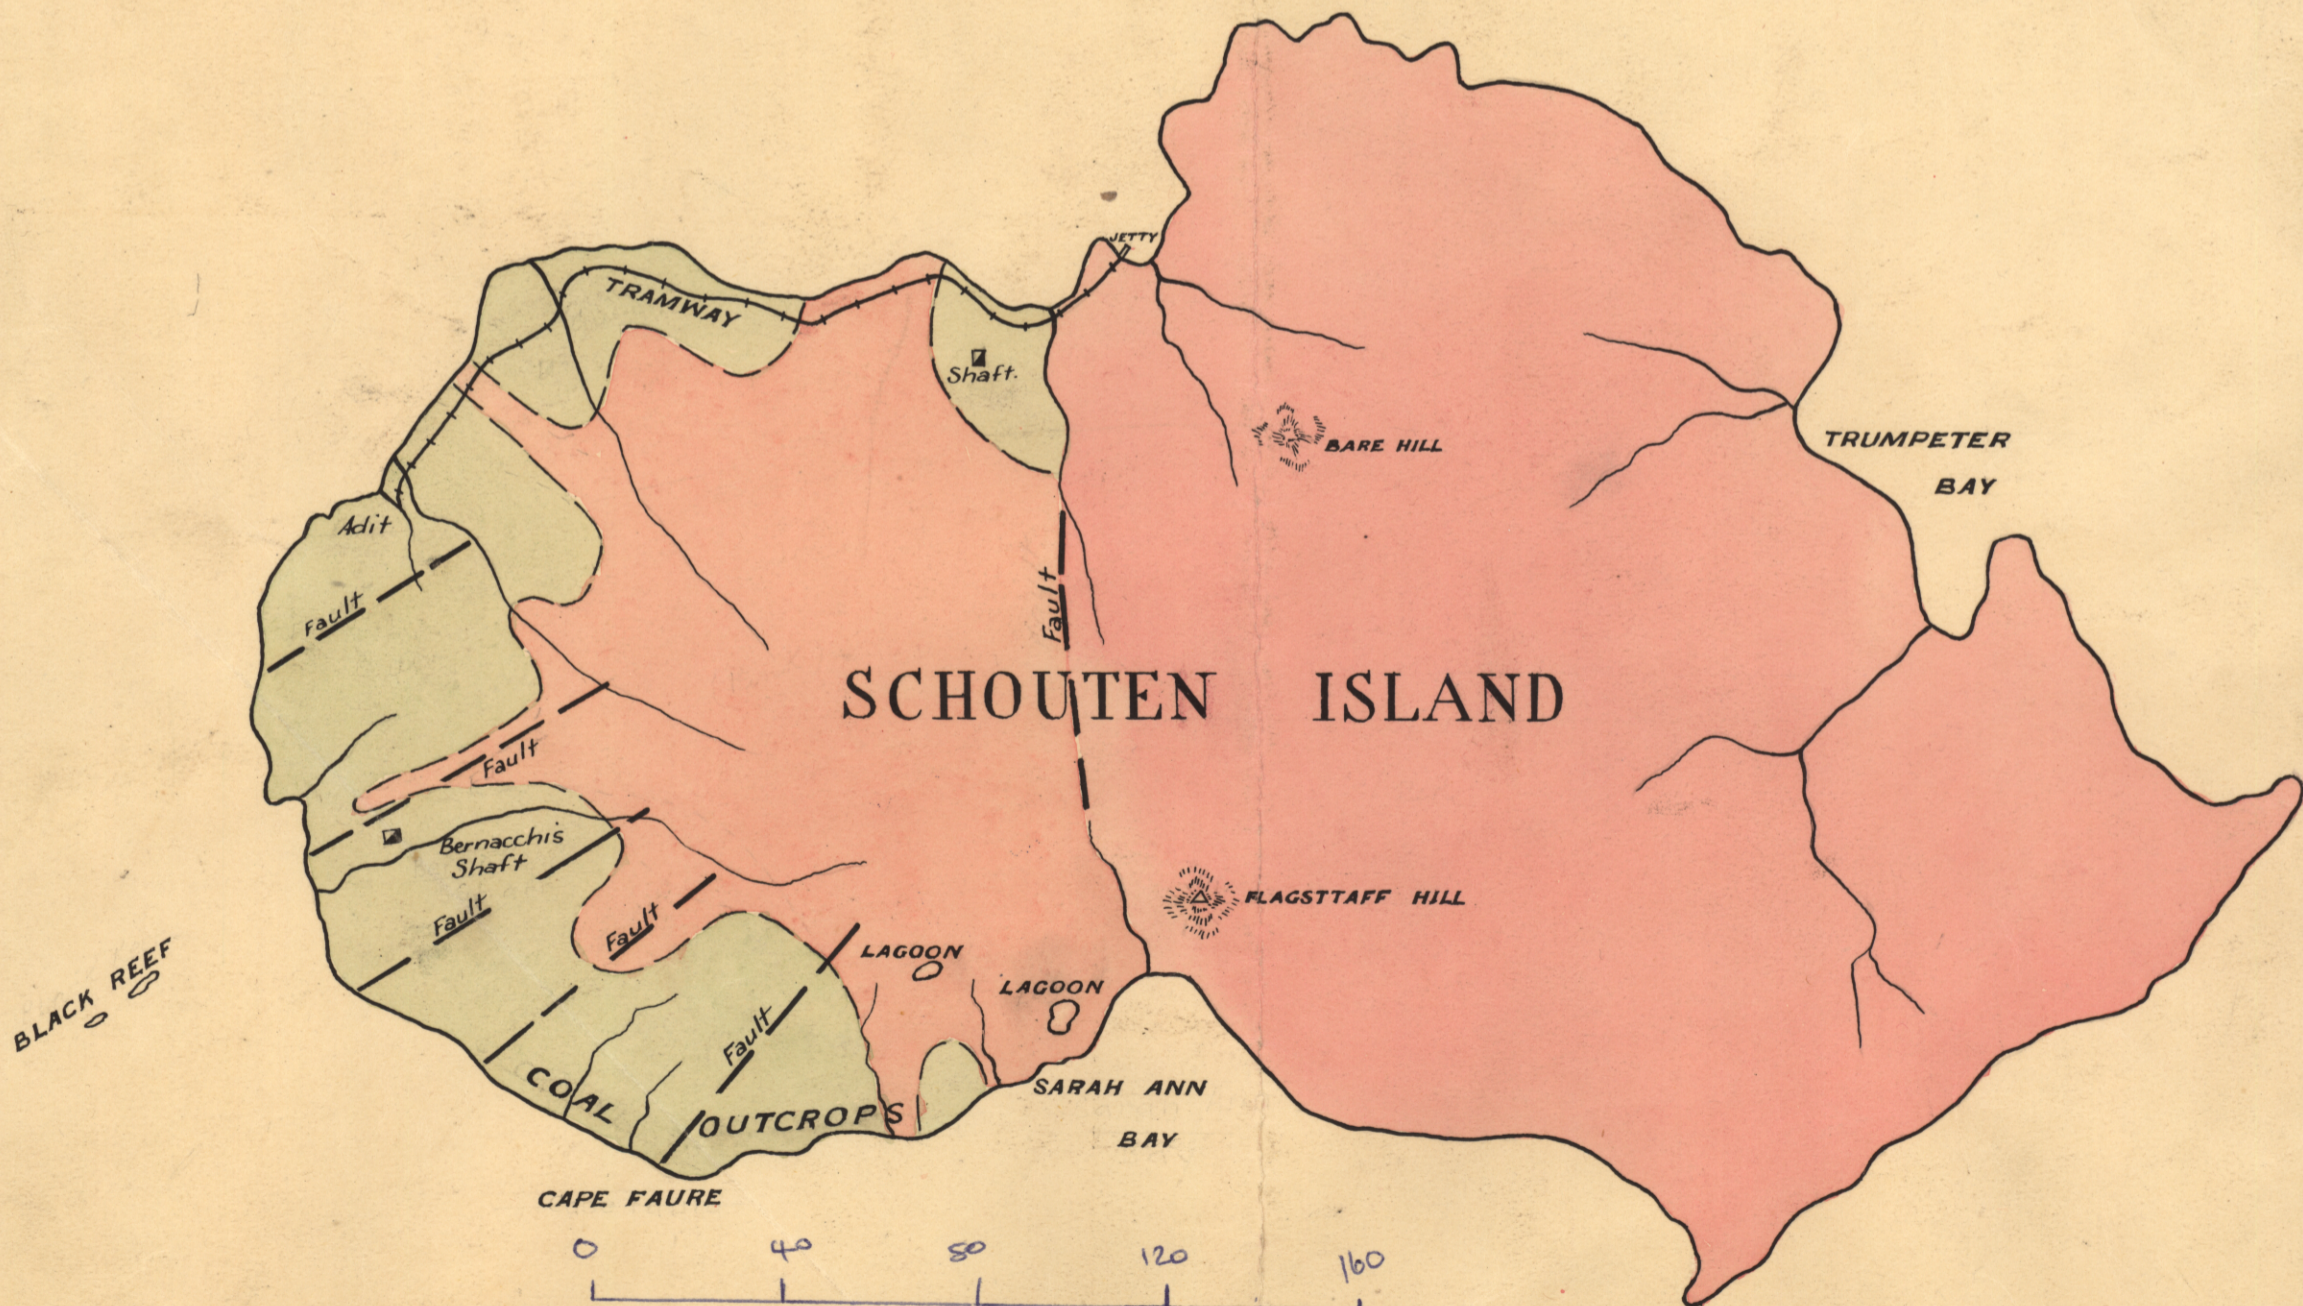

136/69

LEGEND

TRIAS-JURA	Sandstones & Shales	
CRETACEOUS	Diabase	
DEVONIAN	Granite	

SCHOUTEN PASSAGE

SCALE: 40 CHAINS TO ONE INCH

Handwritten text on the right side of the page, possibly a name or title, written vertically.

159

136A

Schouten Island Coalfield

by G.M. Reid
26-8-24.
25-8-24.