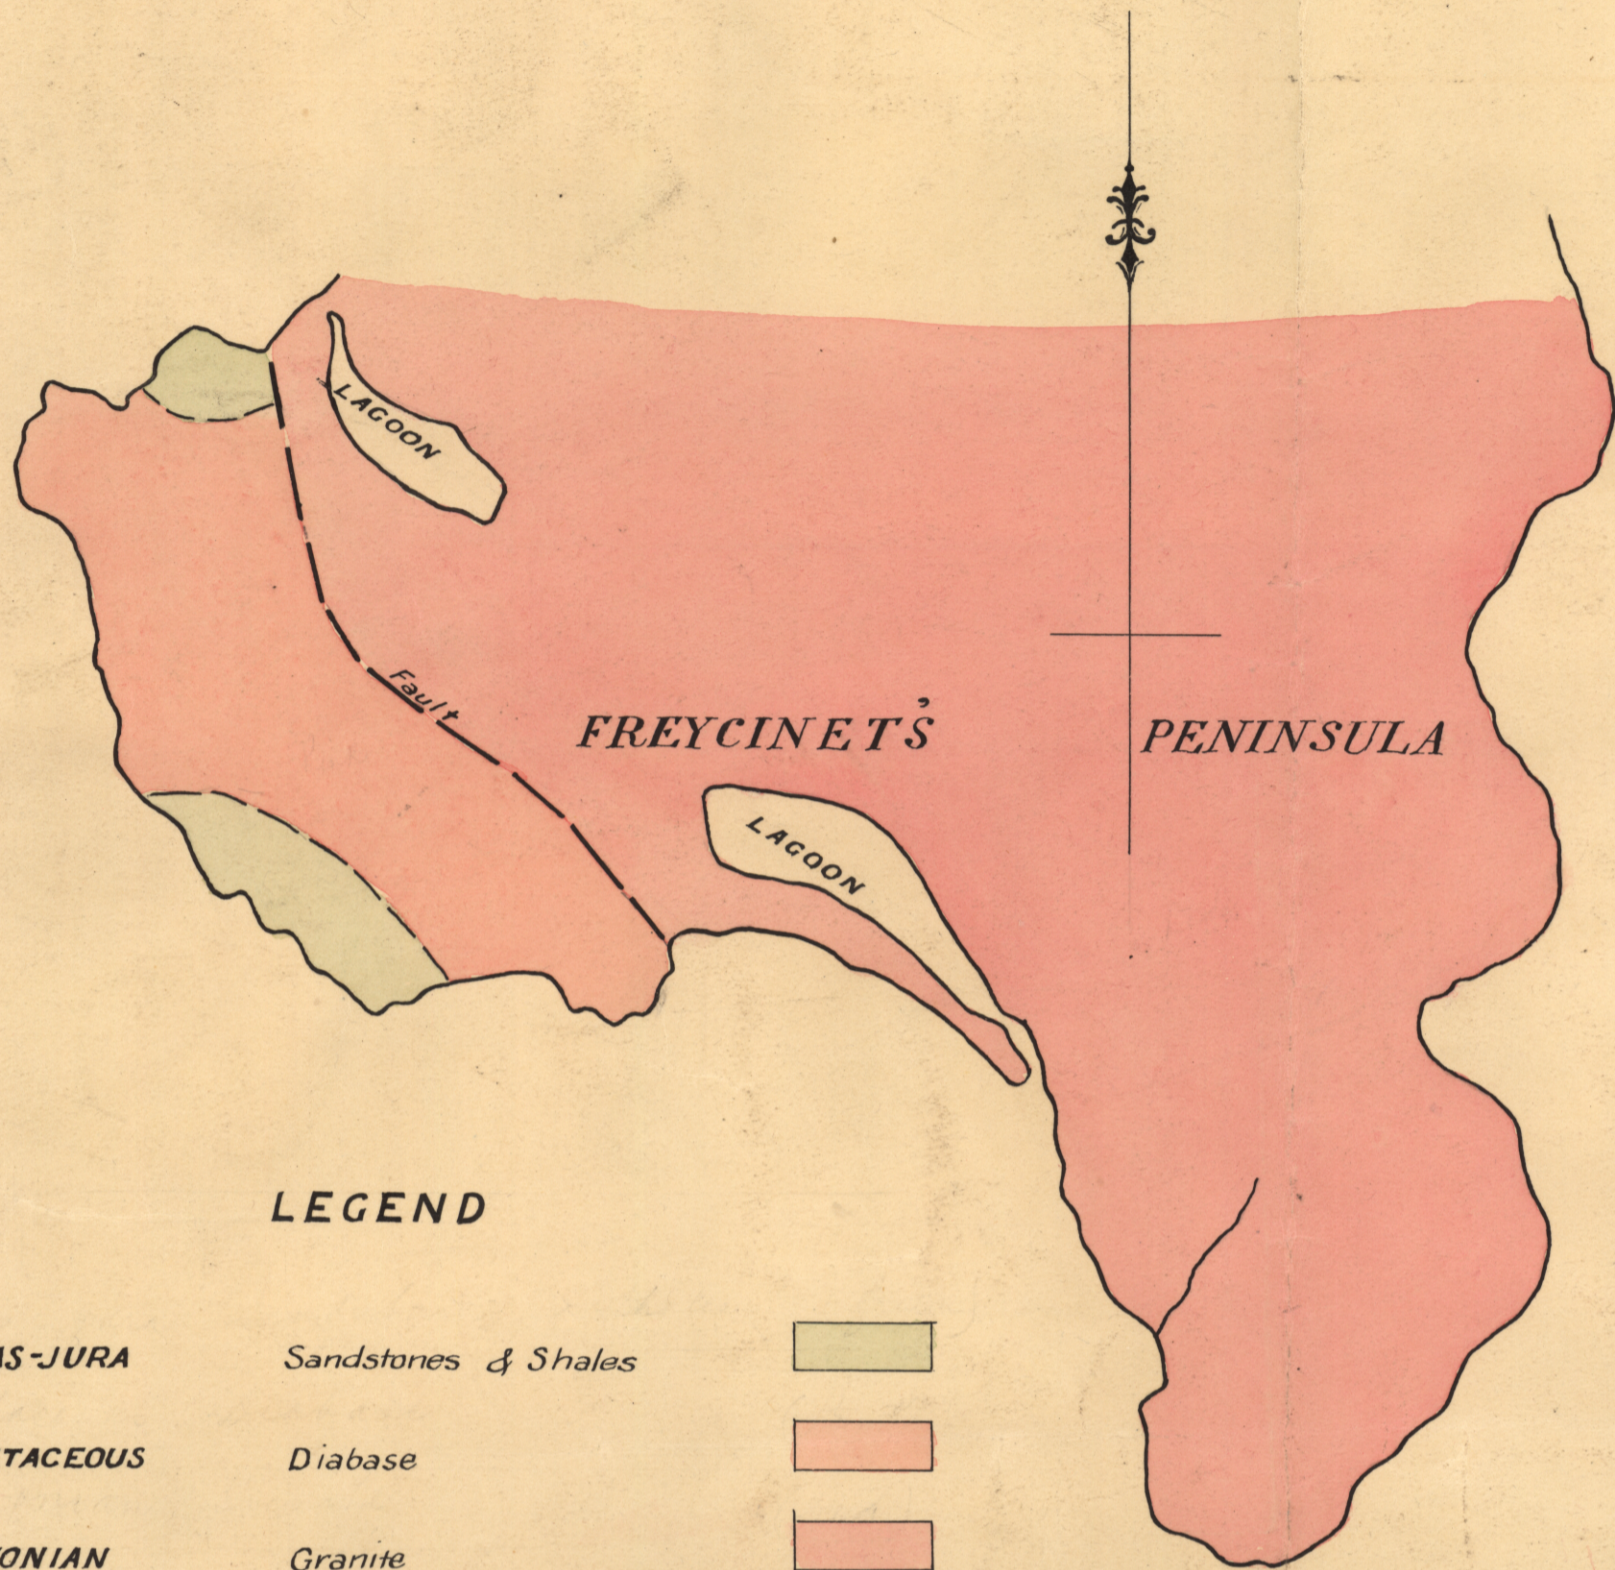

136/69

LEGEND

TRIAS-JURA	Sandstones & Shales	
CRETACEOUS	Diabase	
DEVONIAN	Granite	

SCHOUTEN PASSAGE

SCALE: 40 CHAINS TO ONE INCH

Handwritten text on the right side of the page, possibly a name or title, written vertically.

159

136A

Schouten Island Coalfield

by G.M. Reid
26-8-24.
25-8-24.