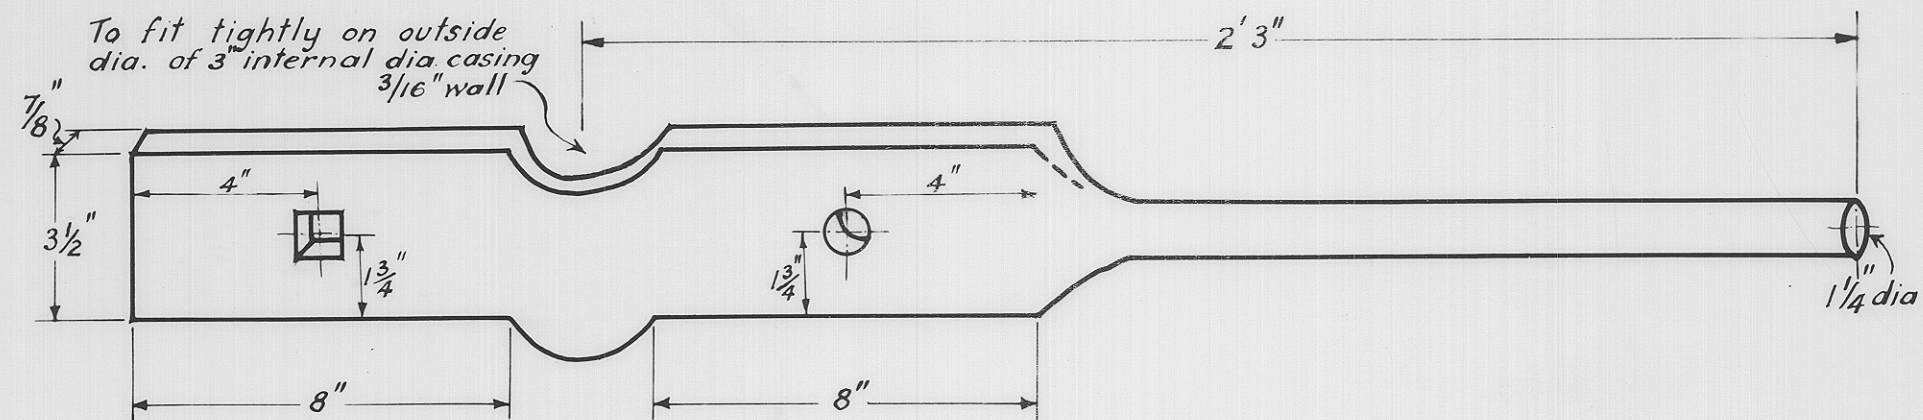

1382

DO NOT SCAN
THIS SIDE ONLY

467

5 cm

5 cm

CASING CLAMP

SCALE: 1/4 FULL SIZE

TO BE MADE TO GIVE 3/8" BETWEEN SECTIONS WHEN CLAMPED ON CASING.

6 OFF

1382-M

CASING CLAMP

SCALE: 1/4 FULL SIZE

TO BE MADE TO GIVE 3/8" BETWEEN SECTIONS WHEN CLAMPED ON CASING.

6 OFF

1382-M