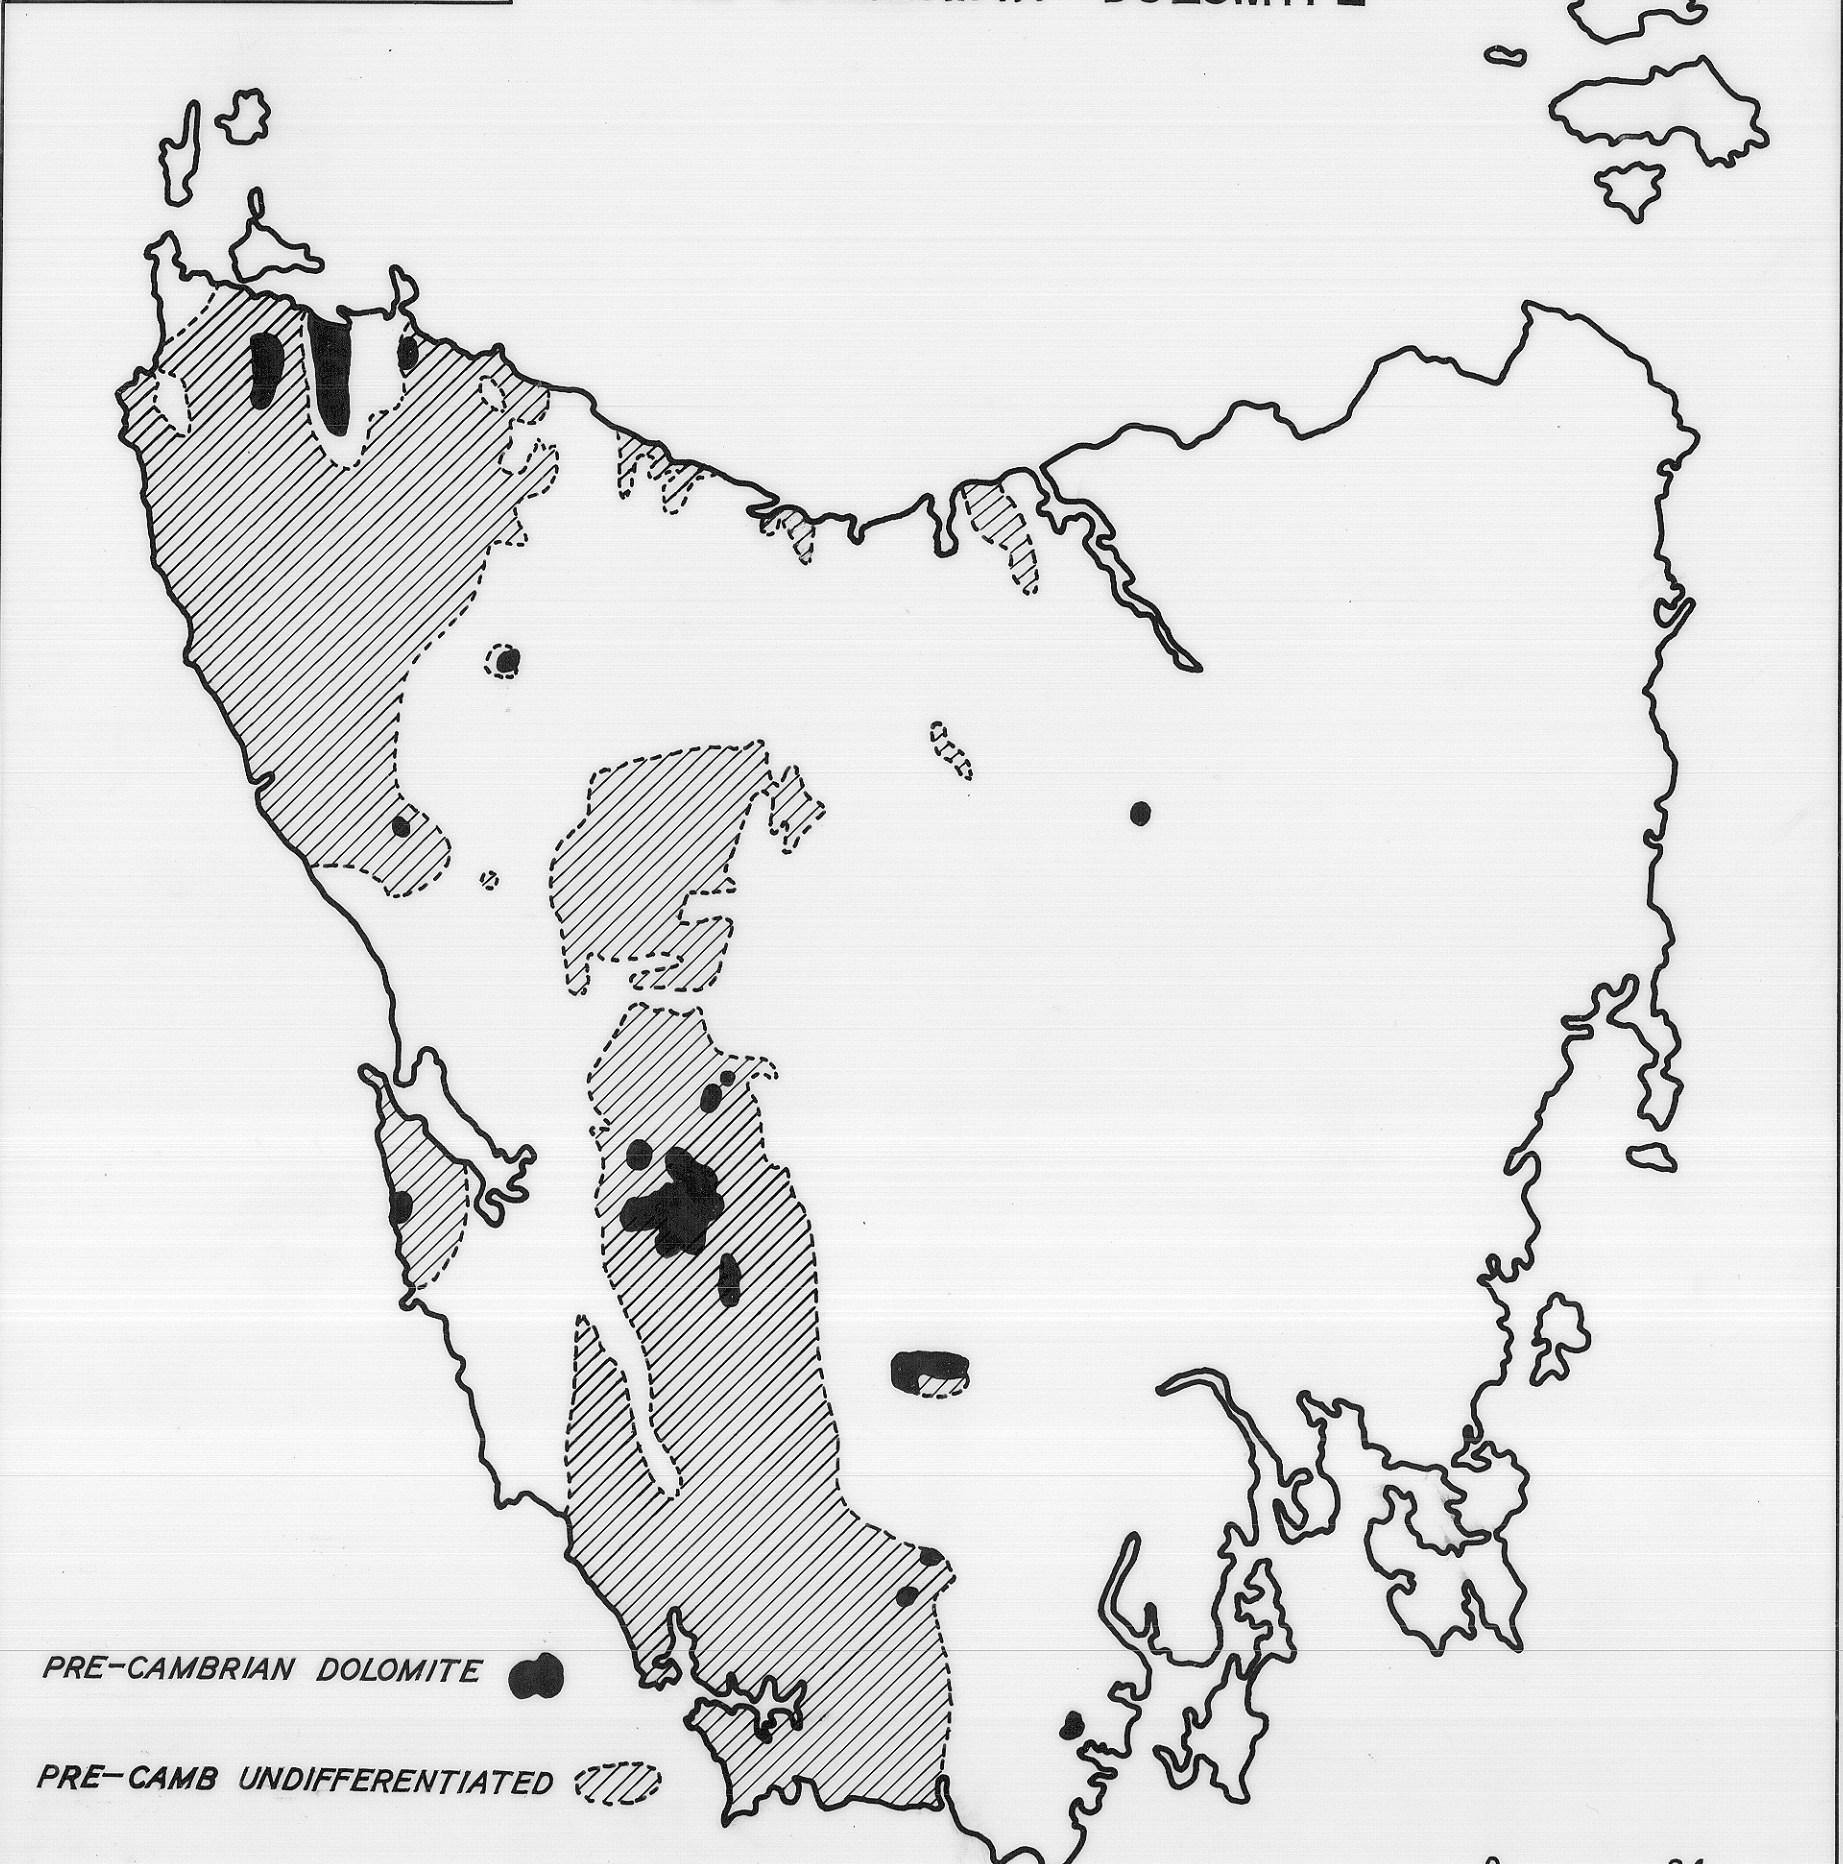

### DISTRIBUTION OF PRE-CAMBRIAN DOLOMITE

PRE-CAMBRIAN DOLOMITE ●

PRE-CAMB UNDIFFERENTIATED ▨

1443-REG.

0 24  
MILES