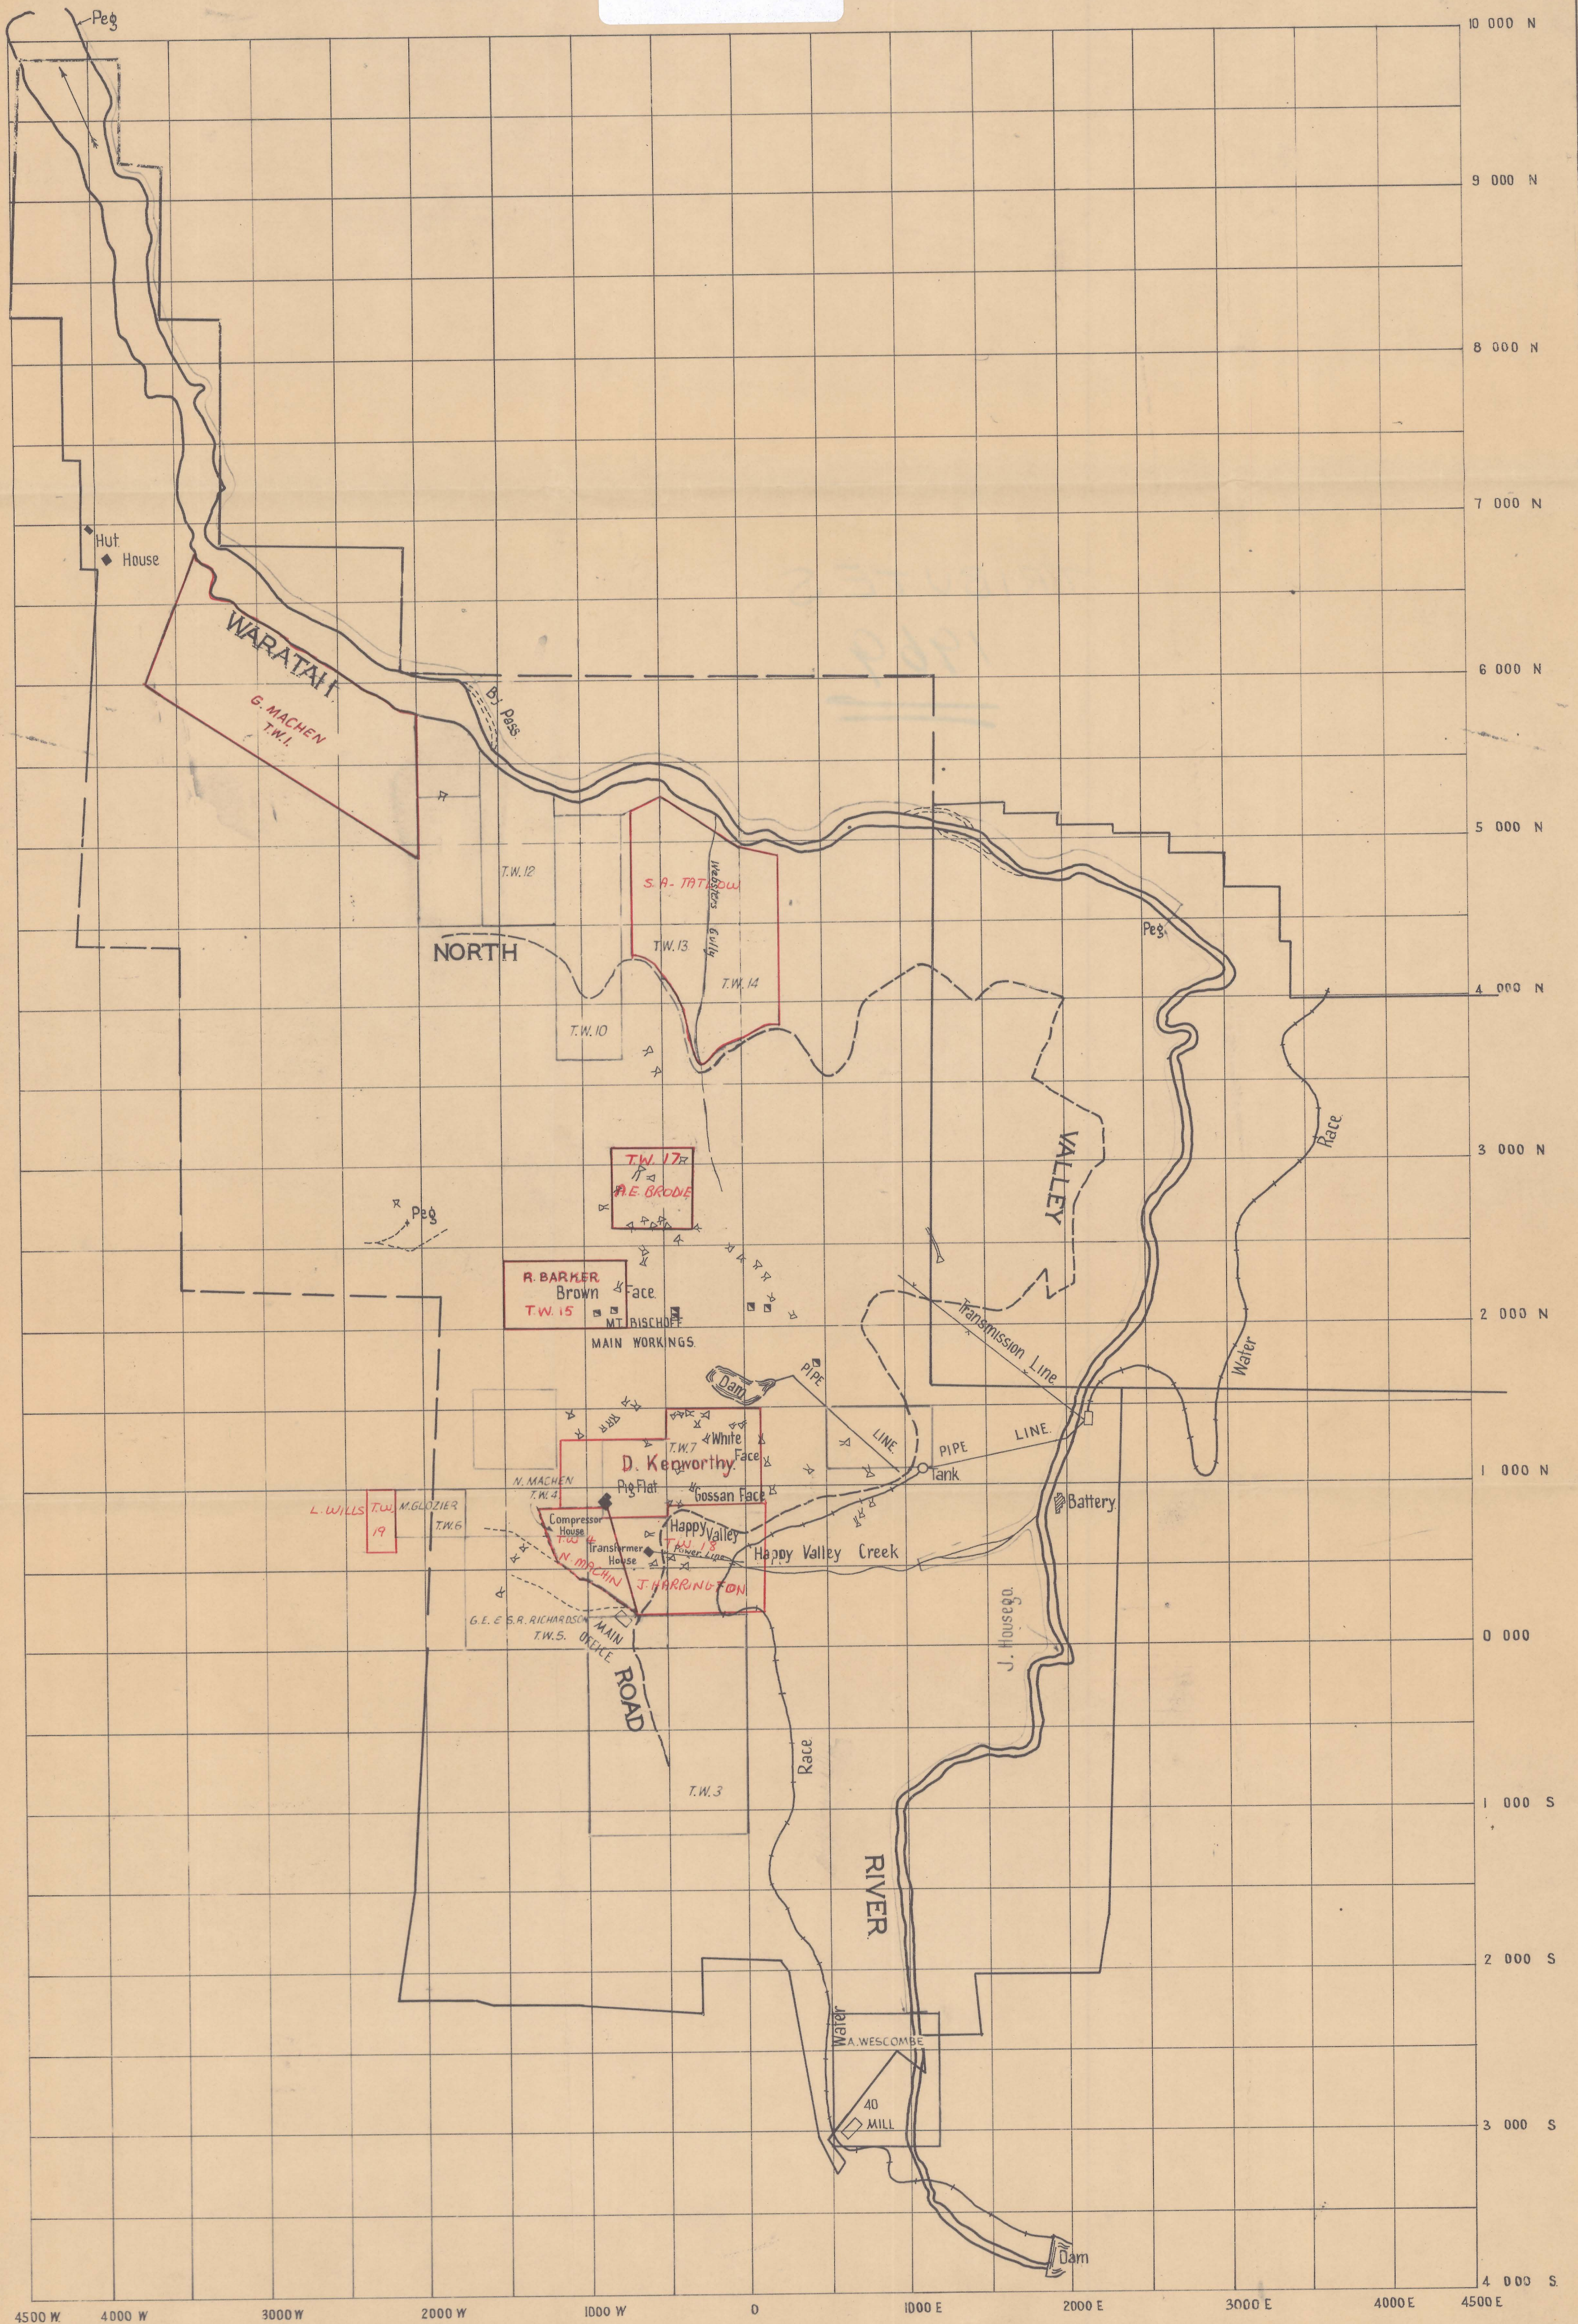

WARATAH TRIBUTE AREA

SCALE - 1" = 600'

1452