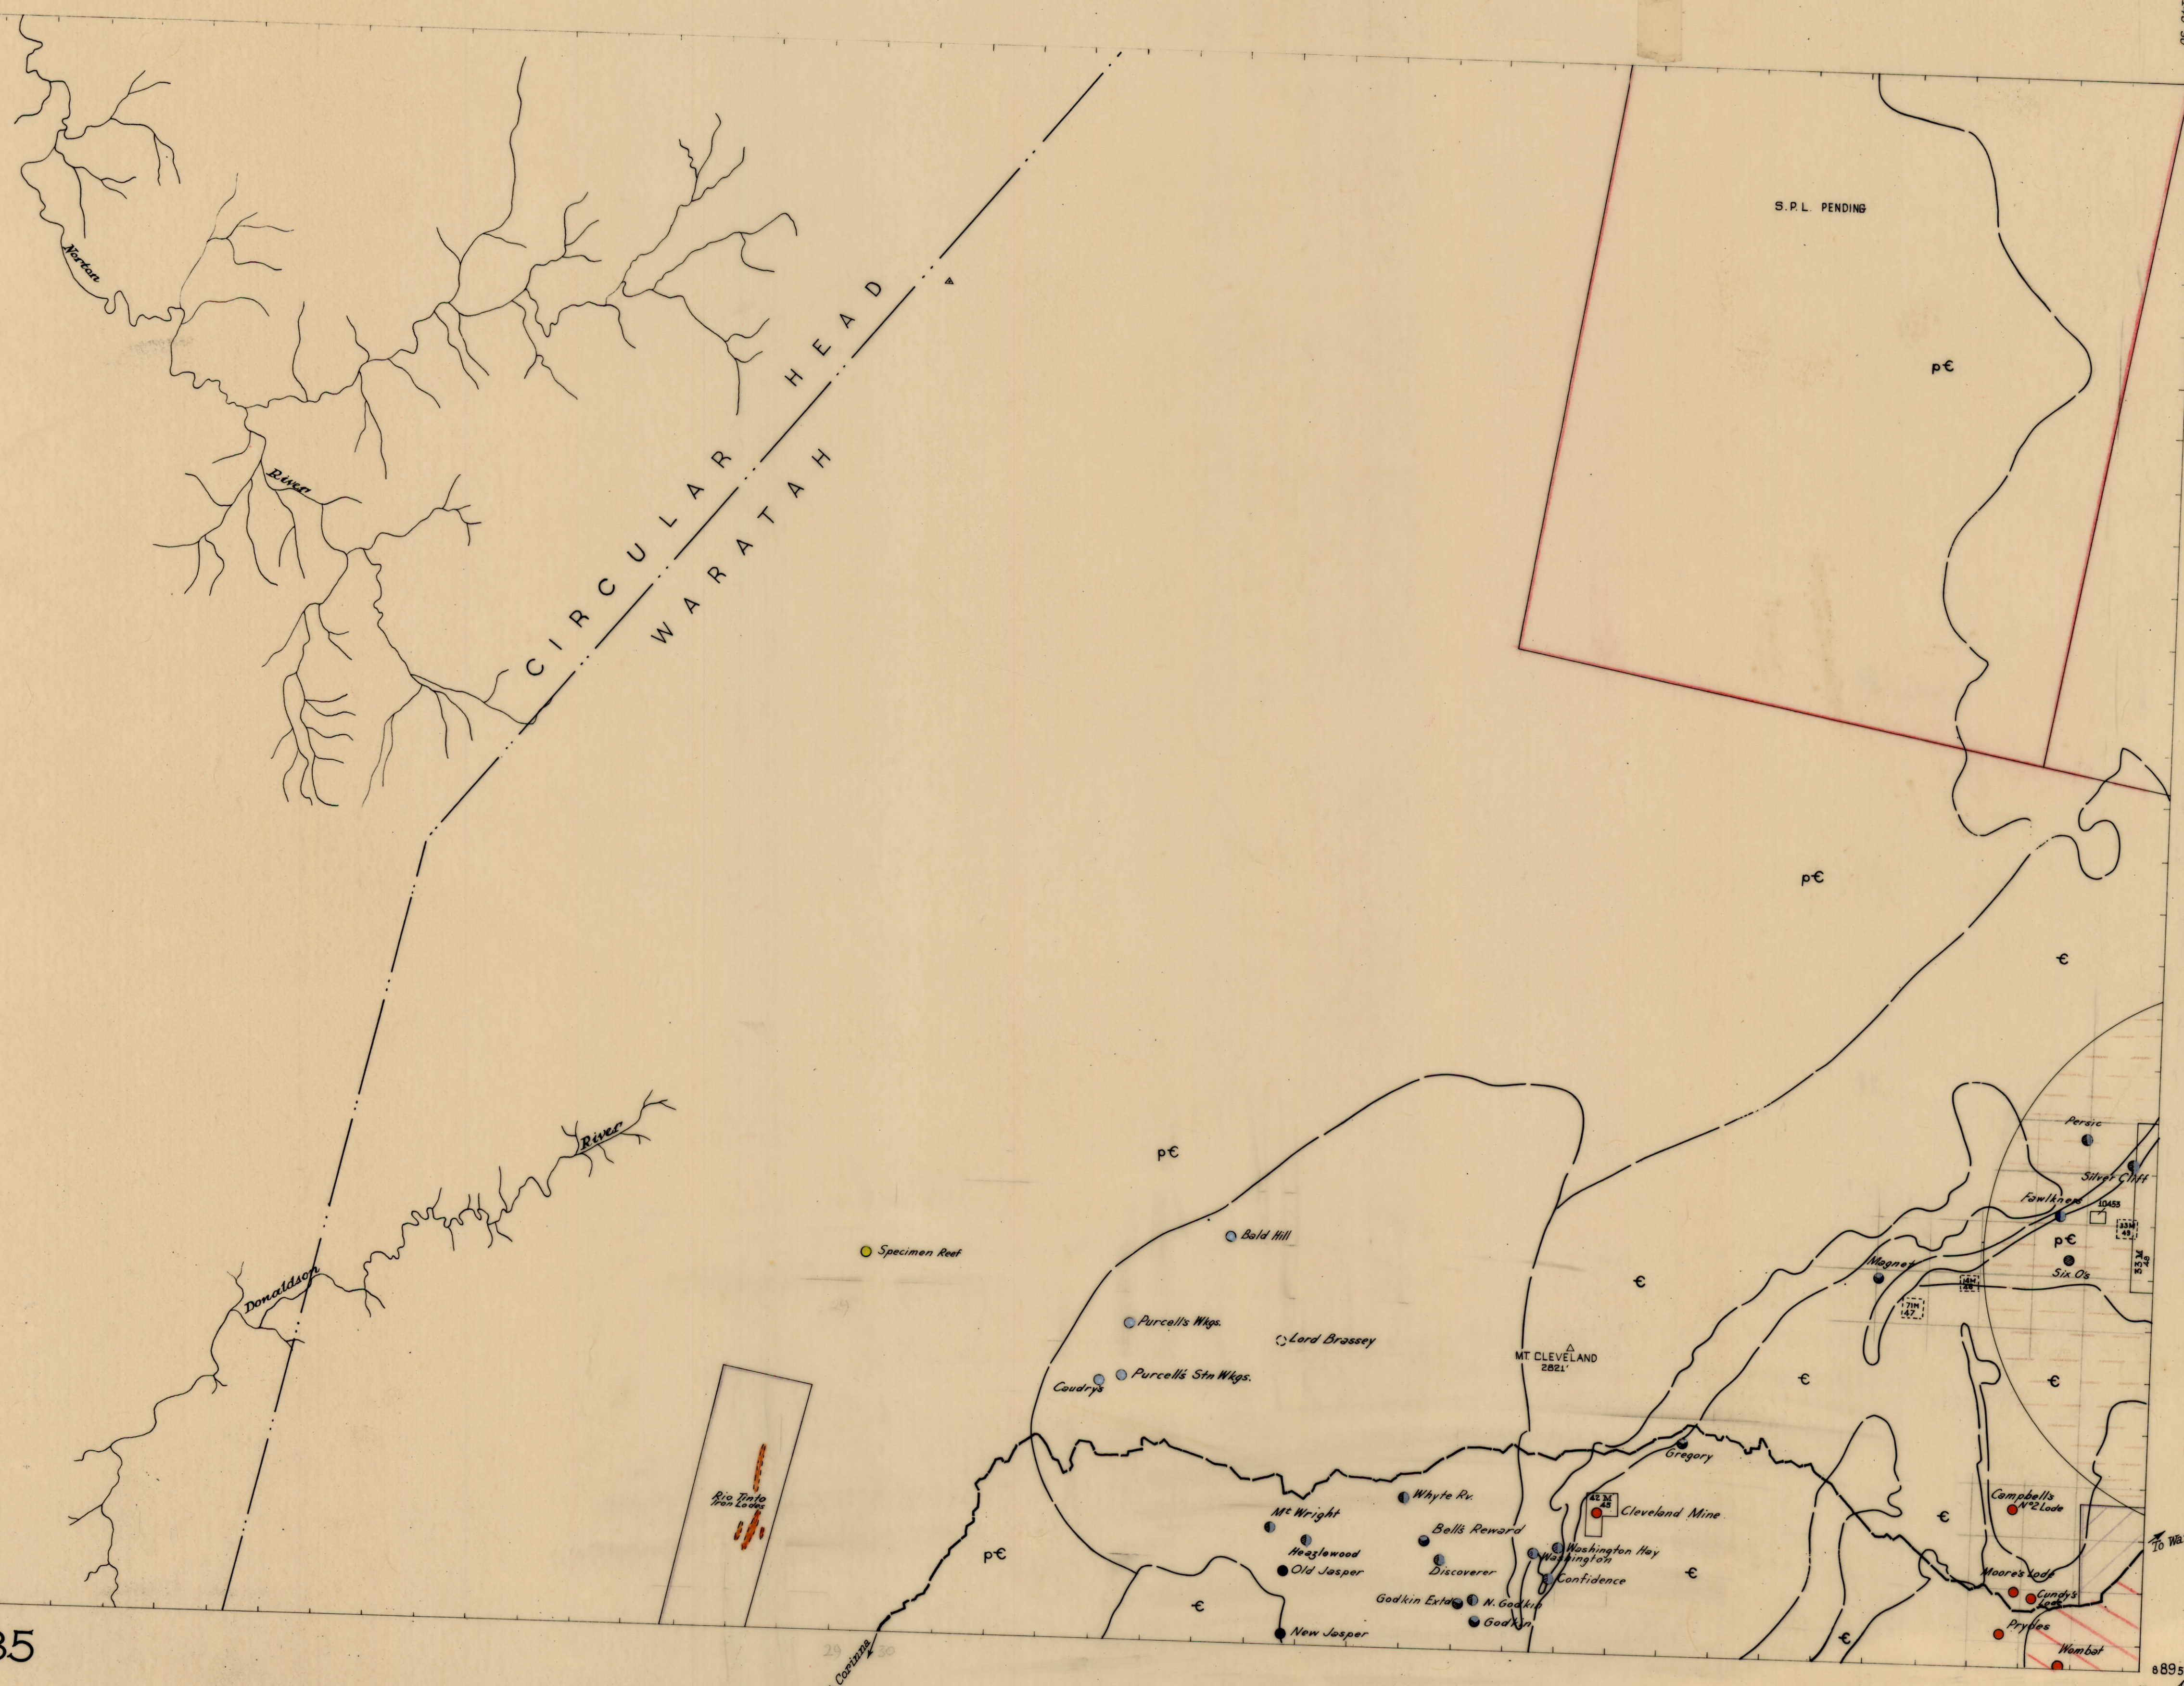

19472 y N
41° 15'

19870 y N
41° 15'

89109 y N
41° 30'

89505 y N
41° 30'

1480-35

1480

For Legend see ZEEHAN sheet

RIO AUSTRALIAN EXPLORATION PTY. LTD.	
N.W. TASMANIA	
"MAGNET"	
LEASES AND MINERAL PRODUCTION CENTRES.	
DATE 15-1-57	SCALE 1 INCH TO 1 MILE
Geologist	Geophysicist
Draftsmen	Authority P.R. 2/100