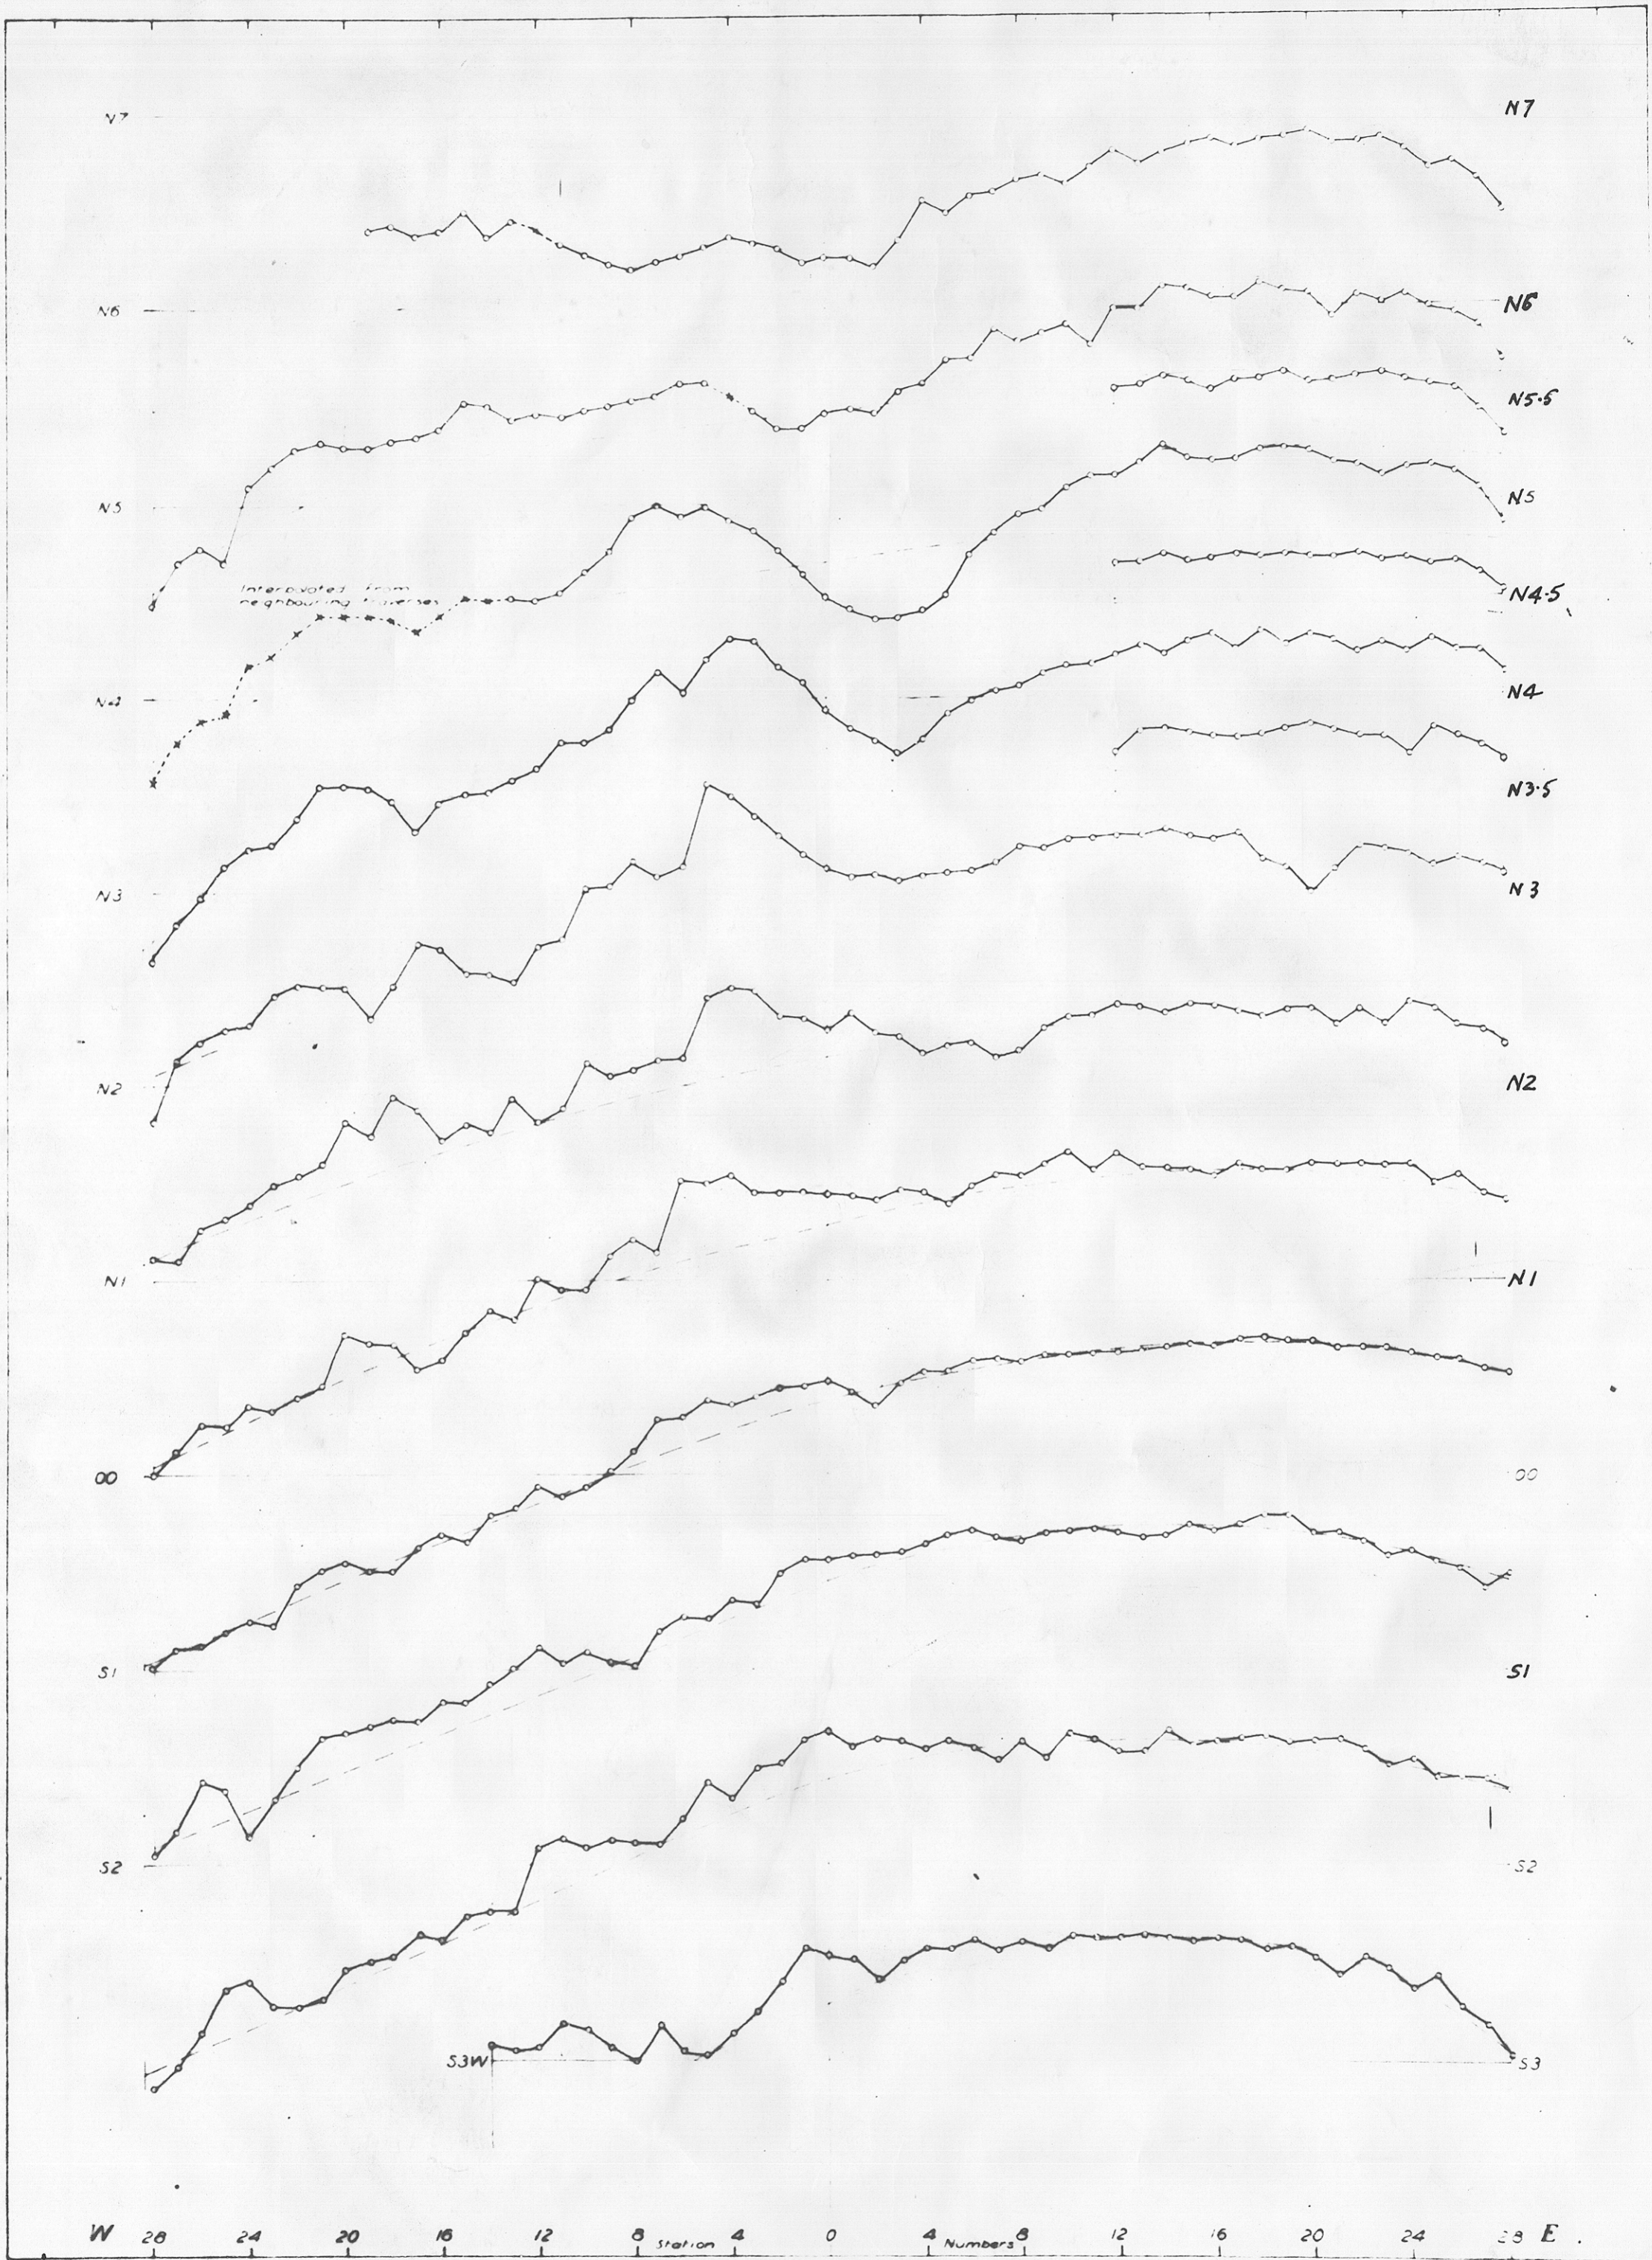

5 cm

GEOPHYSICAL SURVEY AT ZEEHAN, TAS.

MARIPOSA AREA

REDUCED GRAVITY AND REGIONAL GRAVITY PROFILES

G. K. L. Geophysicist

1507-50

G32/53