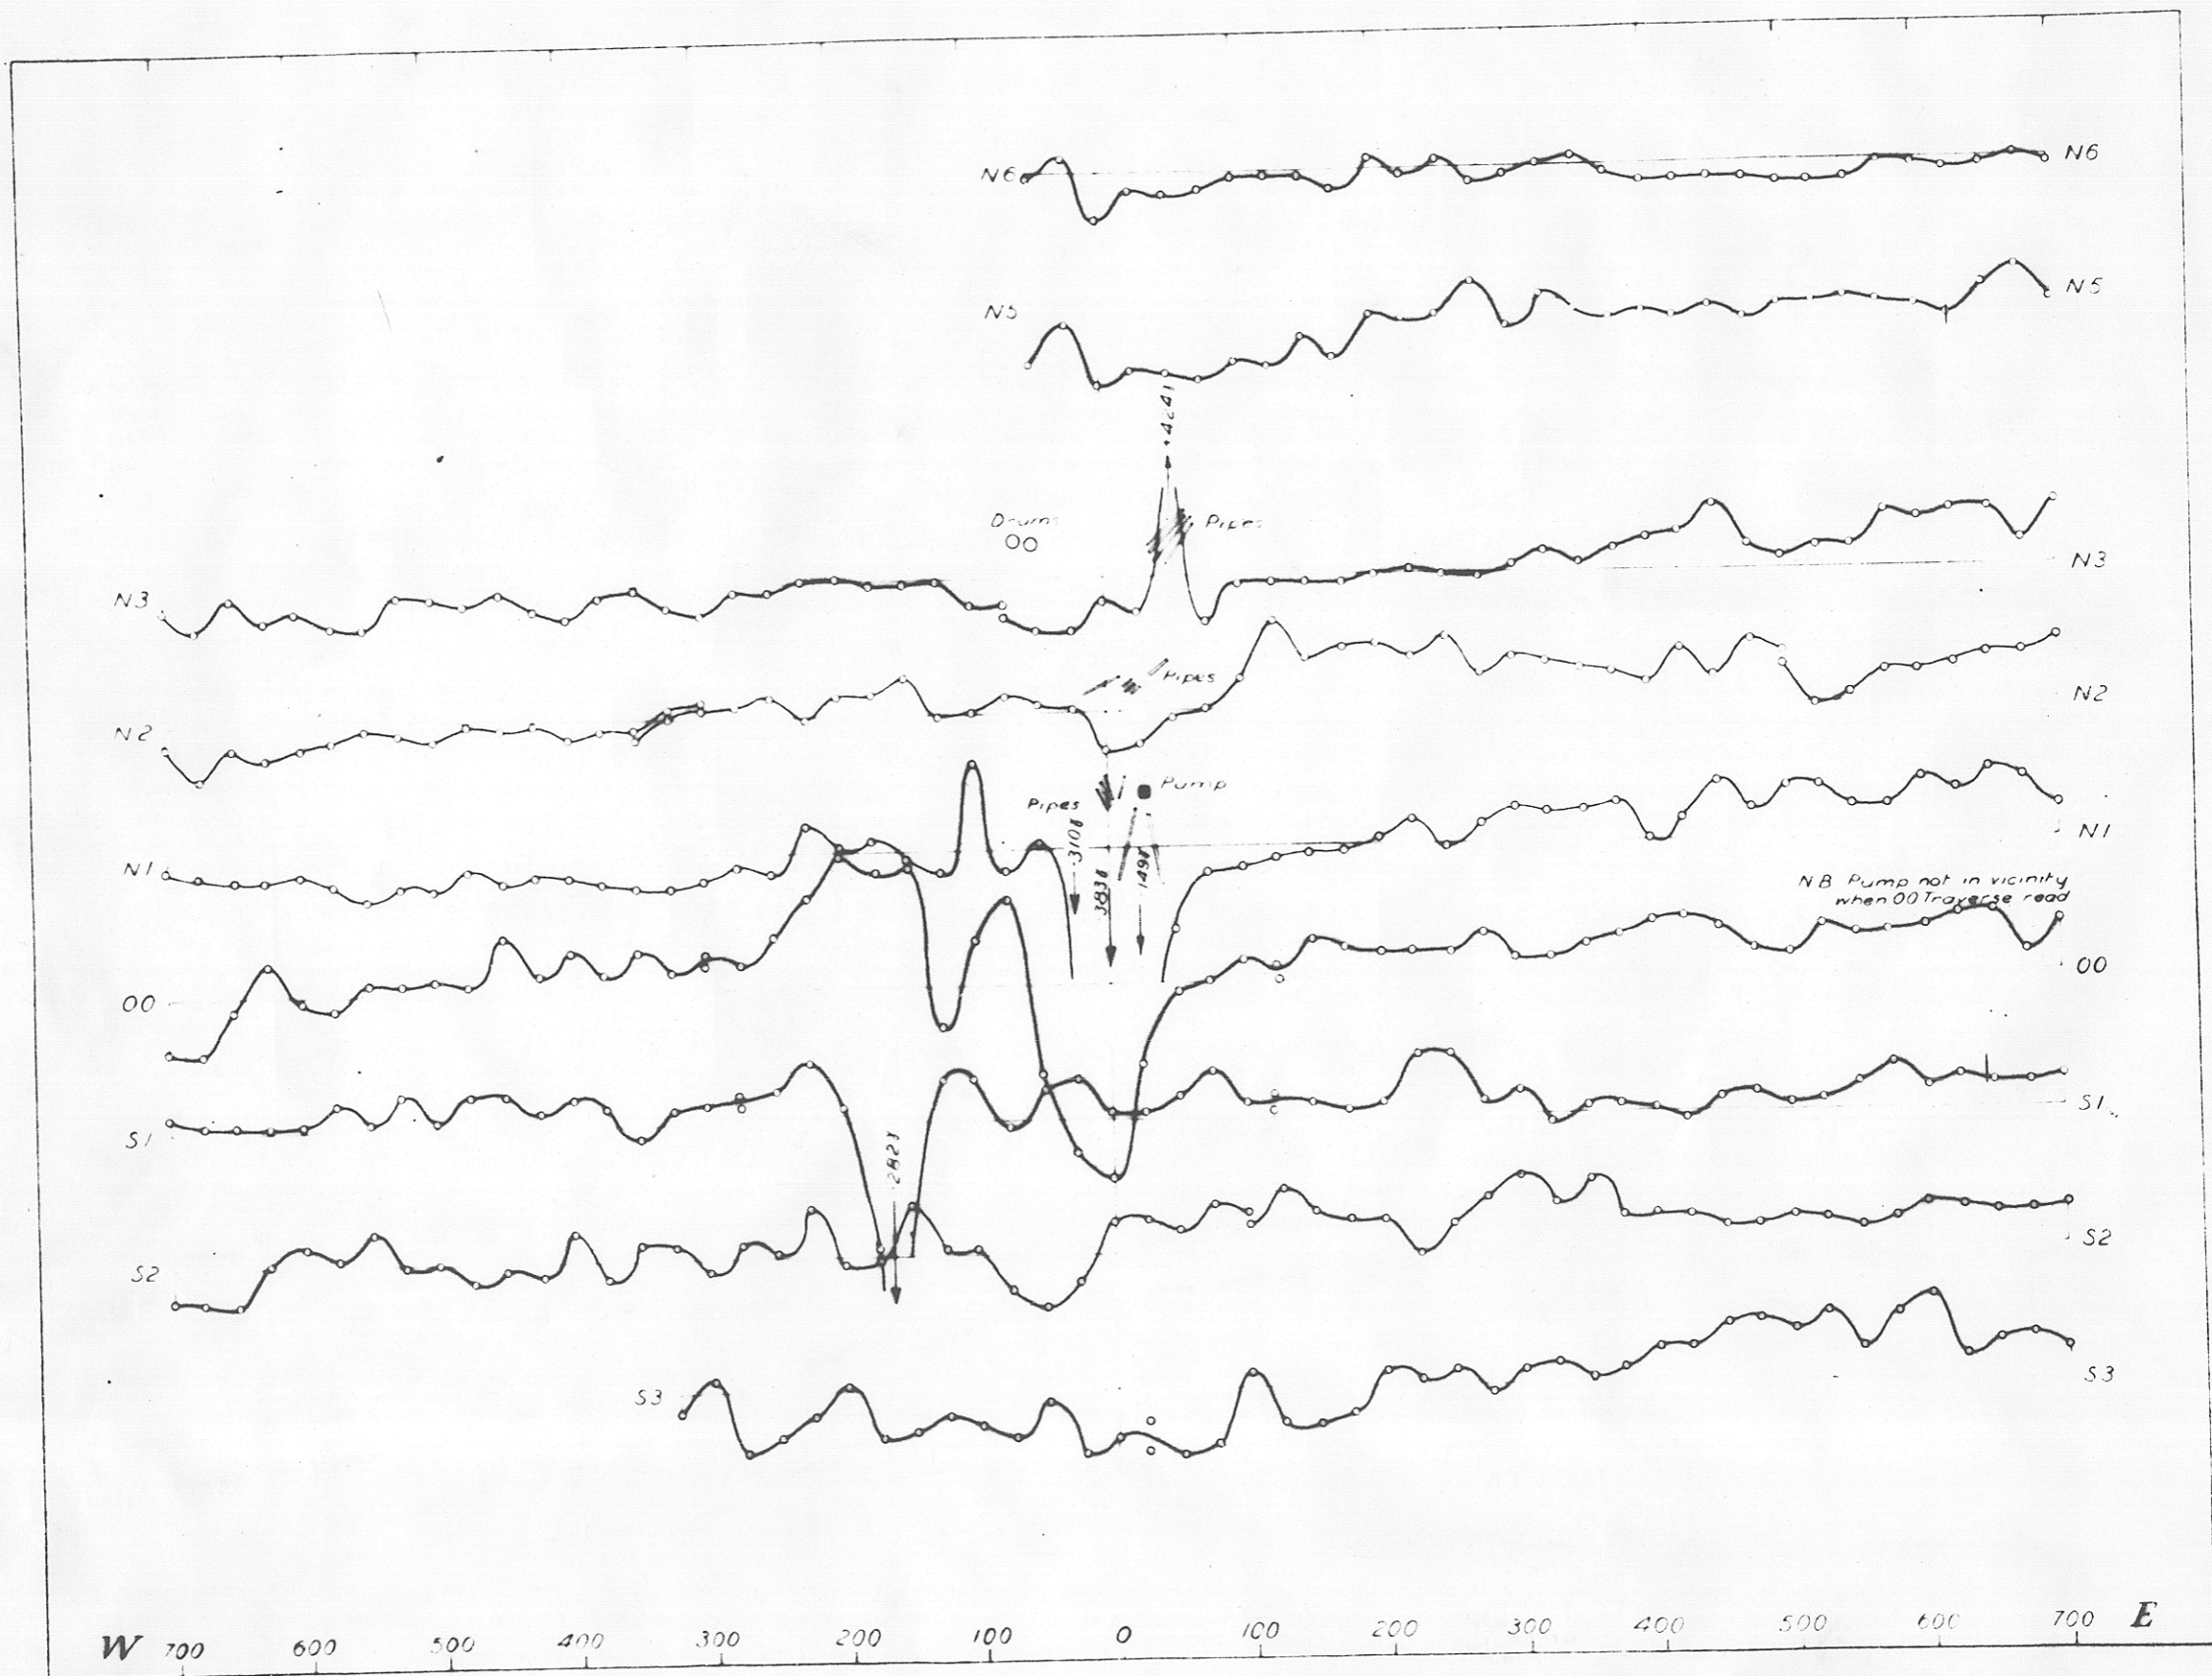

1509

588

5 cm

PLATE 6

GEOPHYSICAL SURVEY AT ZEEHAN, TAS.

MARIPOSA AREA

MAGNETIC VERTICAL FORCE PROFILES

R. Phyl Lob
Geophysicist