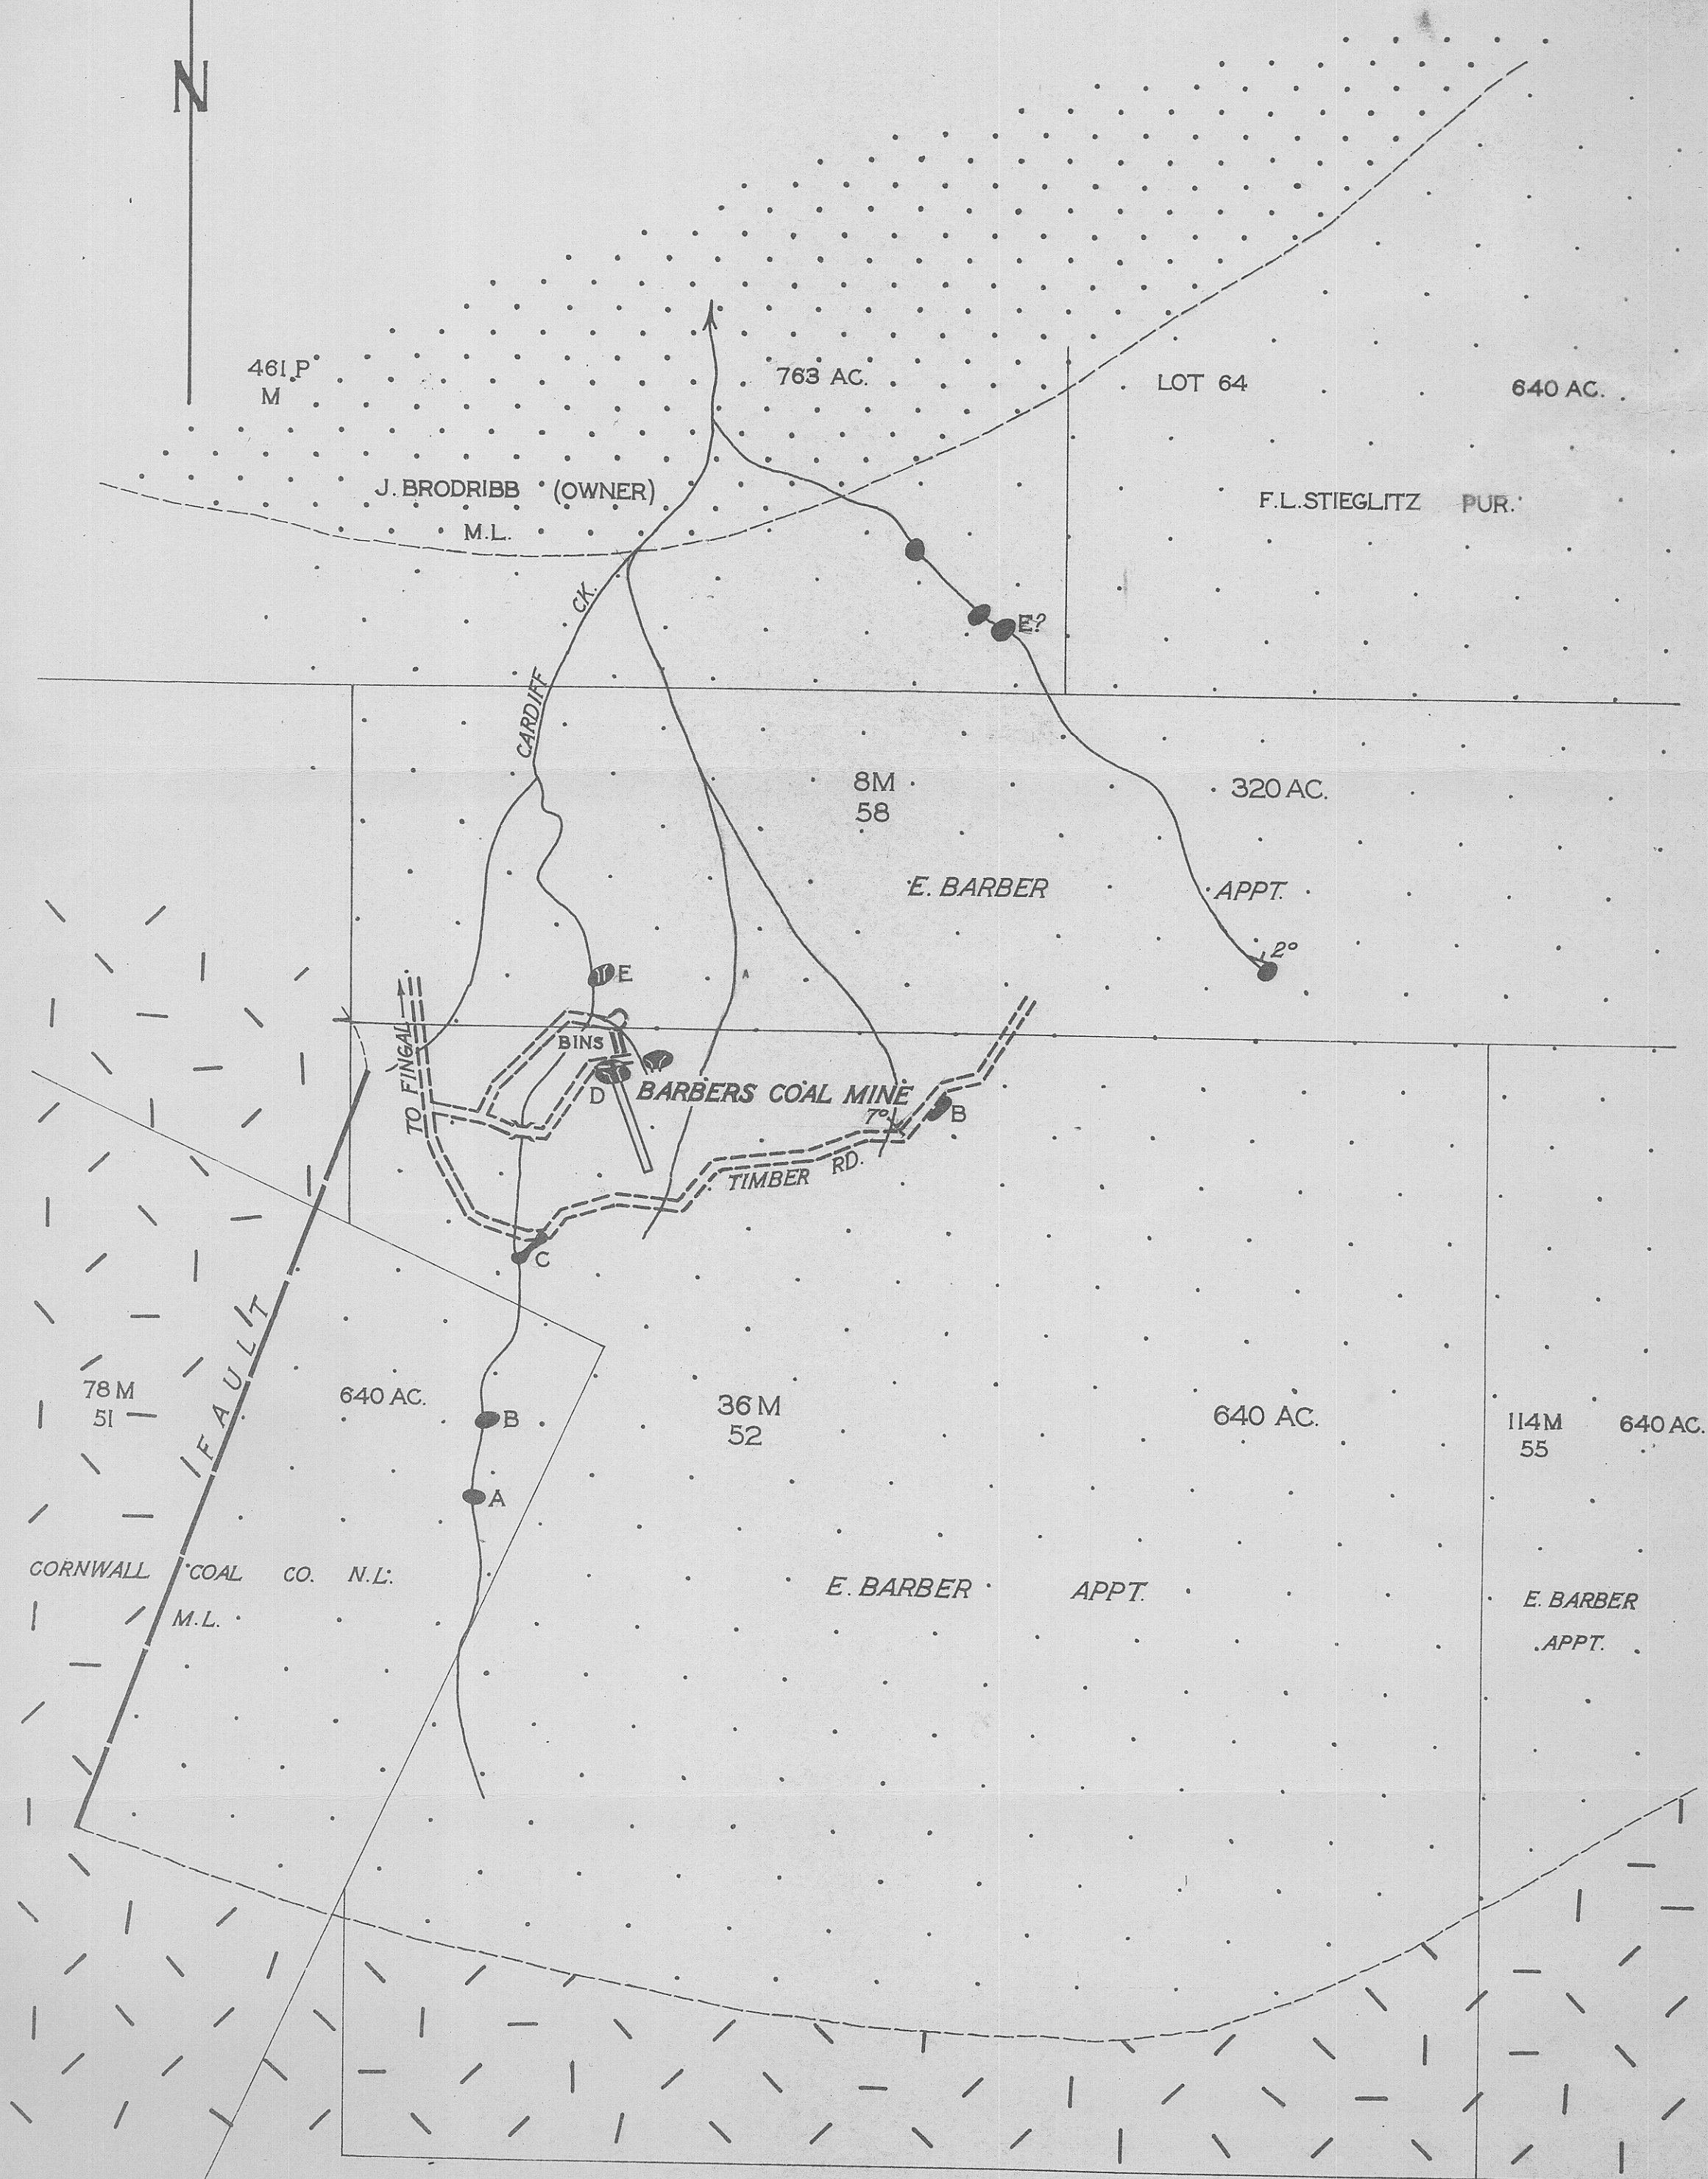

5 cm

# BARBERS COAL MINE

0 10 20 30 40 CHS.

### LEGEND

- FELSPATHIC SANDSTONE 
- ROSS SANDSTONE 
- DOLERITE 
- COAL OUTCROPS & SMUDGES 

*James D. Hughes*  
 SEN. GEOLOGIST  
 7<sup>TH</sup> MAY 1958