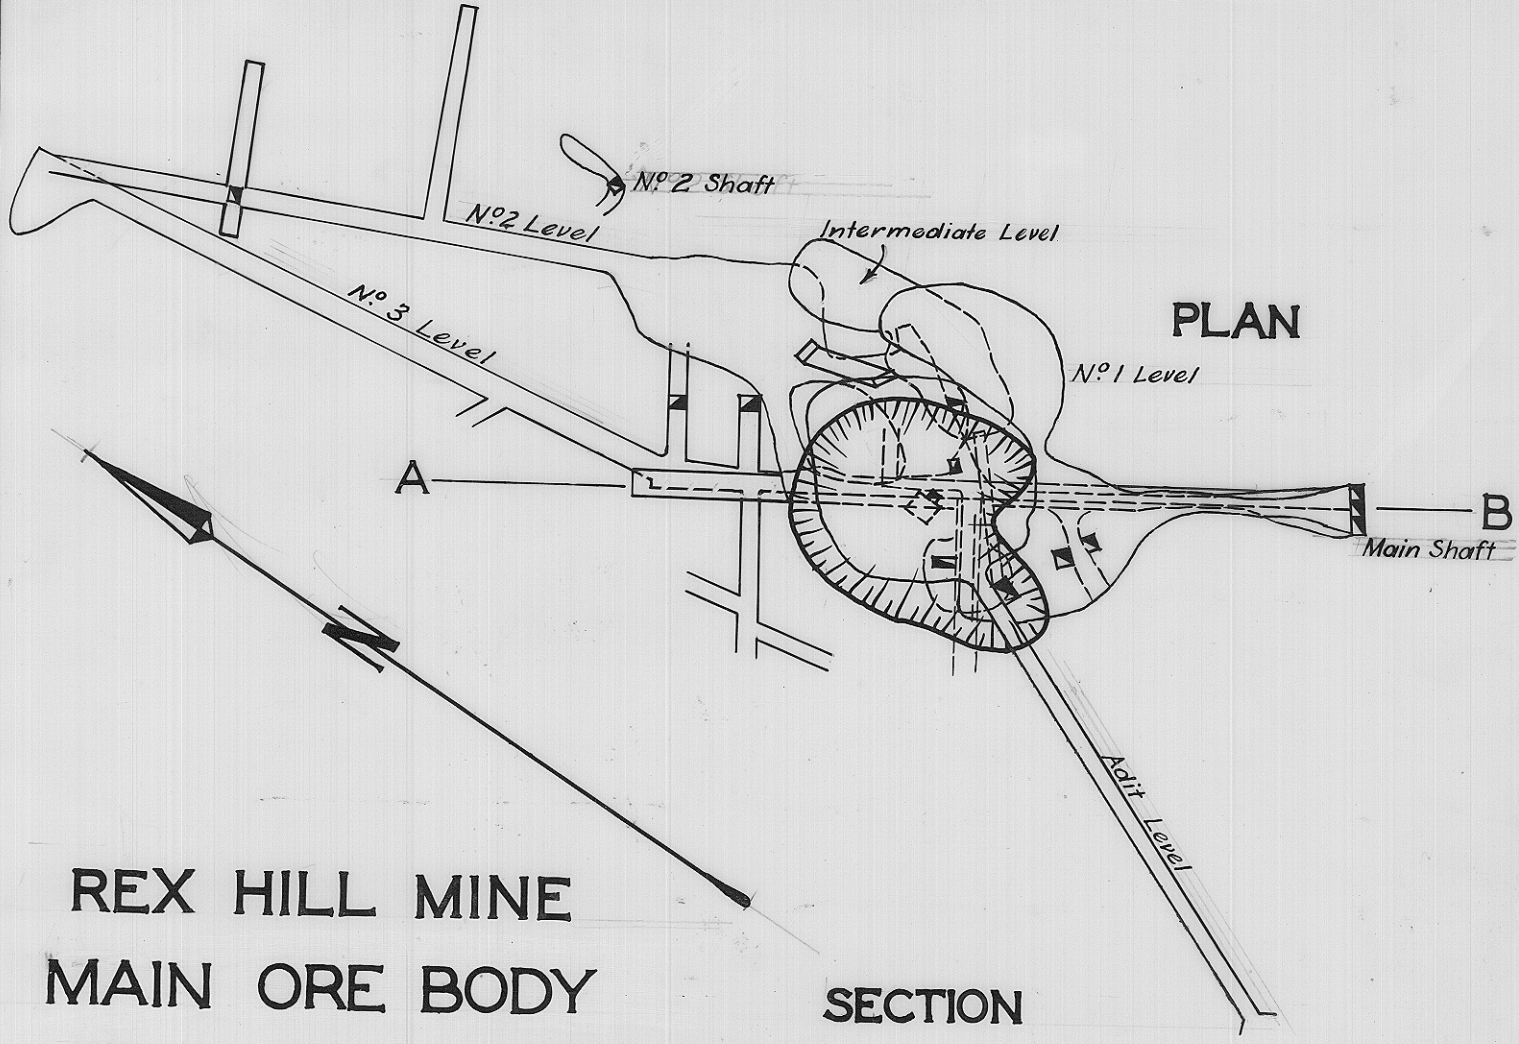

5 cm

REX HILL MINE
MAIN ORE BODY

0 50 100 FEET

LEGEND

| | |
|--------------------|--|
| GRANITE | |
| GREISEN | |
| PROJECTED WORKINGS | |

AFTER G.A.WALLER (1901)
& P.B.NYE (1934)

S.W. Crosscut to White Ore Body
Only slight alteration no Cassiterite

1641

609

1641-484B

← Reduce to 24 cms →