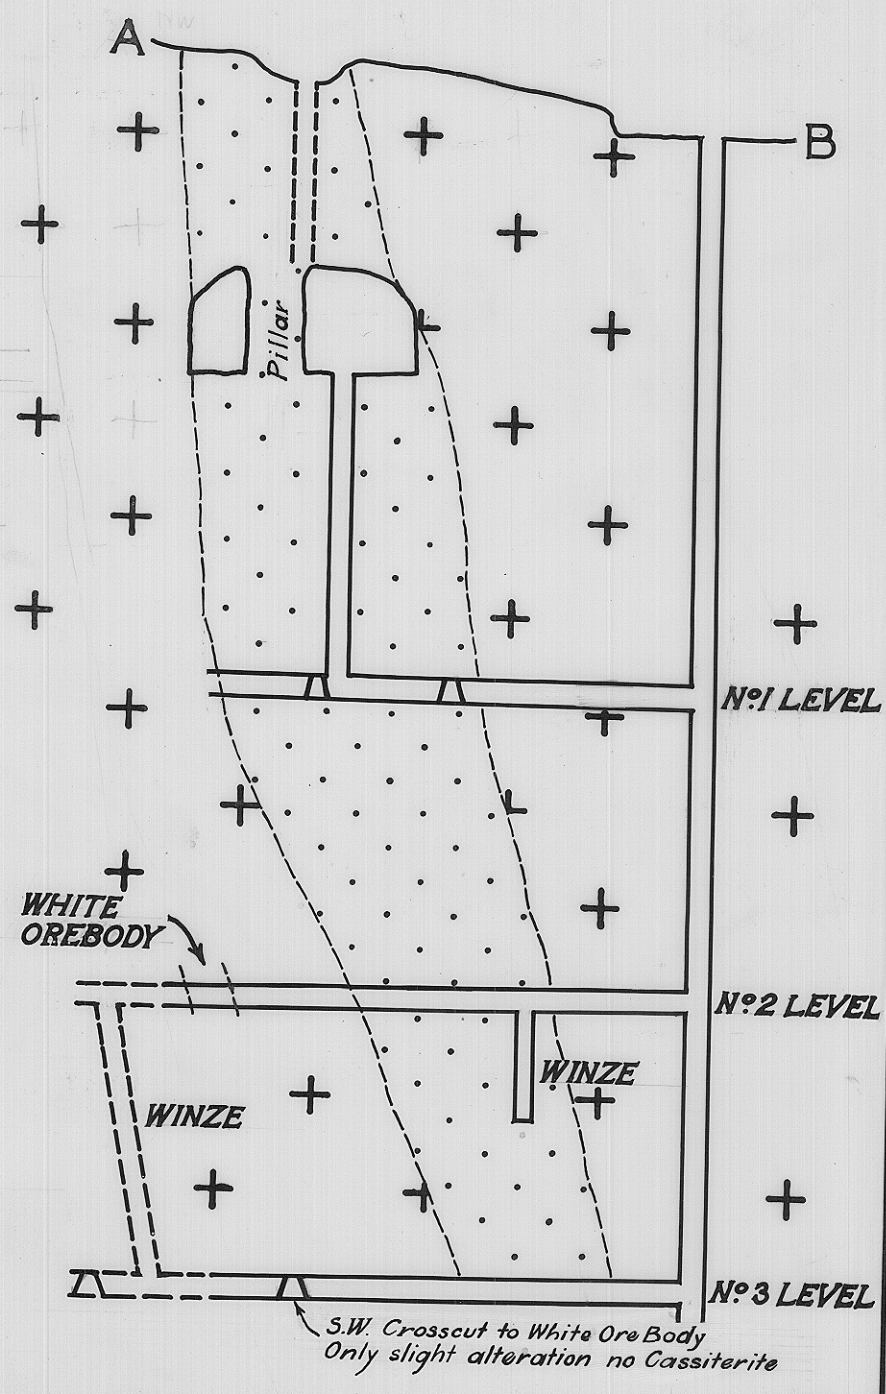

5 cm

REX HILL MINE
MAIN ORE BODY

0 50 100 FEET

LEGEND

| | |
|--------------------|--|
| GRANITE | |
| GREISEN | |
| PROJECTED WORKINGS | |

AFTER G.A.WALLER (1901)
& P.B.NYE (1934)

S.W. Crosscut to White Ore Body
Only slight alteration no Cassiterite

1641

609

1641-484B

← Reduce to 24 cms →