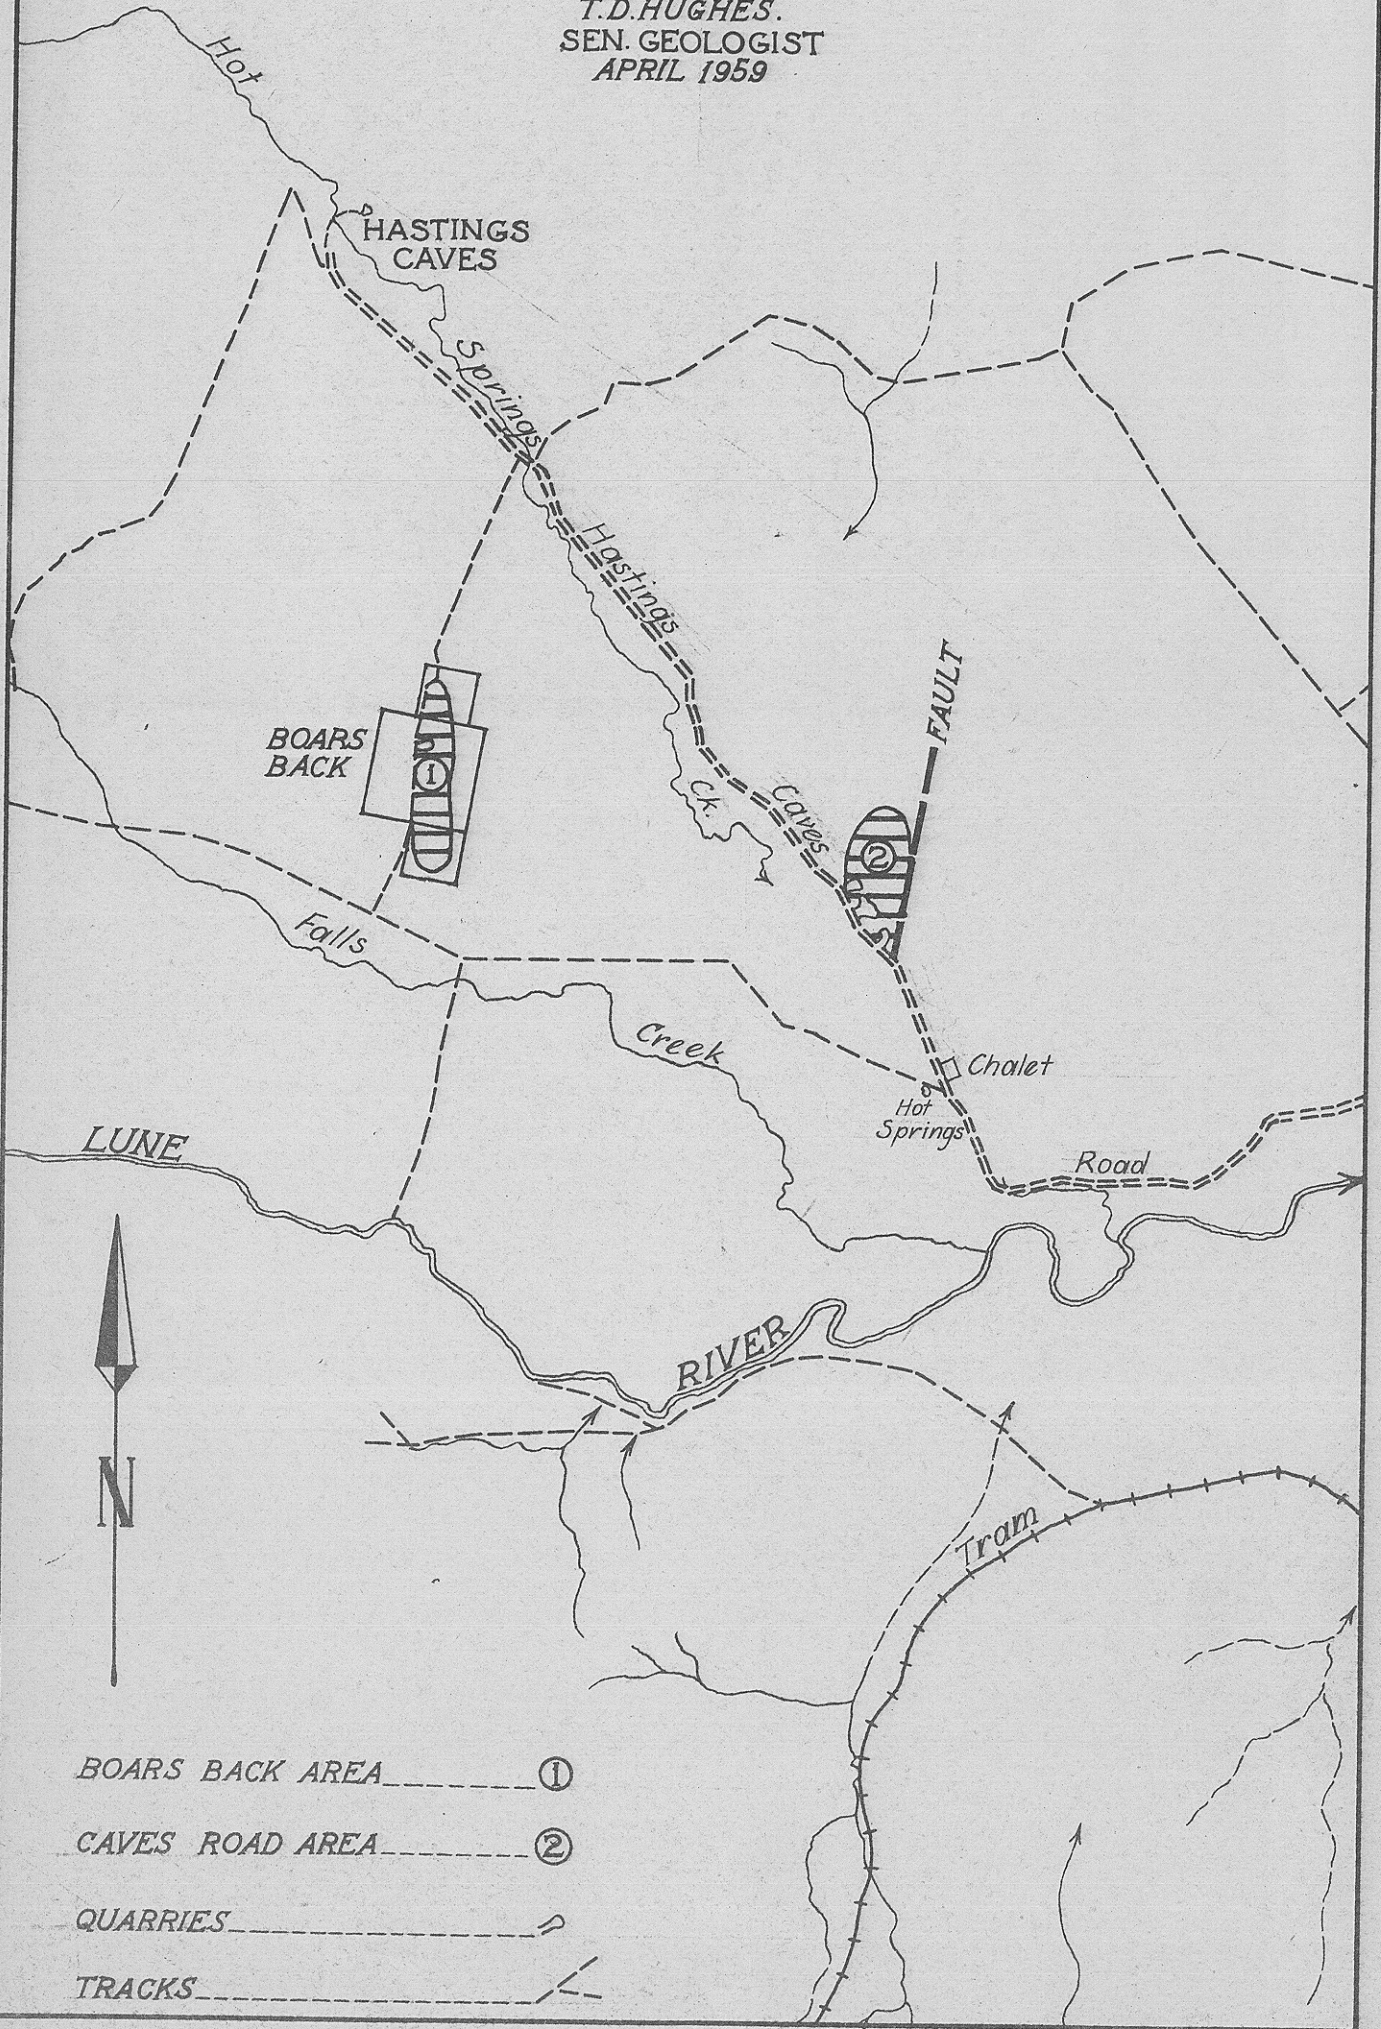

LOCALITY MAP SILICA DEPOSITS - HASTINGS

0 40 80 CHS.

T.D. HUGHES.
SEN. GEOLOGIST
APRIL 1959

724

1658

5 cm

- BOARS BACK AREA ①
- CAVES ROAD AREA ②
- QUARRIES
- TRACKS

1658-93