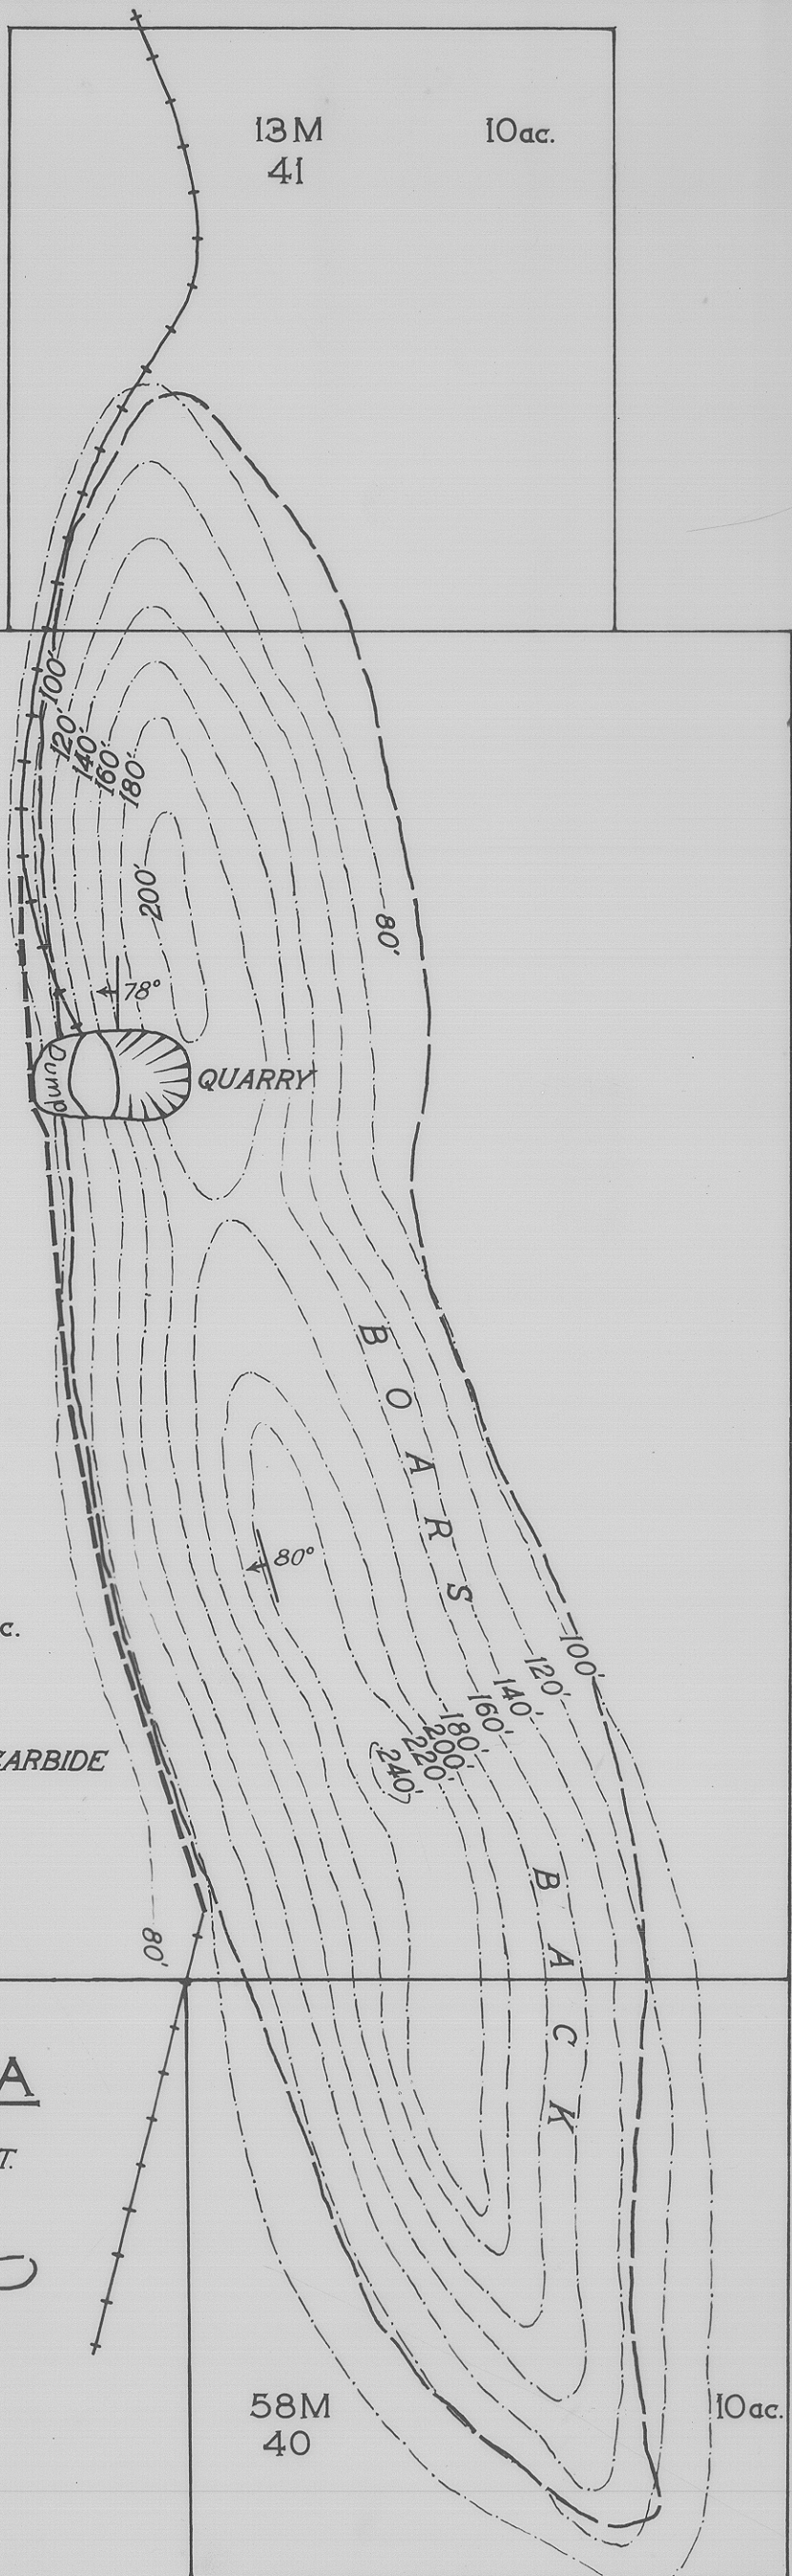

13M
41

10ac.

BUTTON GRASS

PLAIN

11647
M

50 ac.

AUSTRALIAN COMMONWEALTH CARBIDE
COMPANY LIMITED M.L.
(ALSO 13M & 58M
41 & 40)

BOARS BACK AREA

0 200 400 FT.

SILICA DEPOSIT BOUNDARY

T.D. HUGHES
SEN. GEOLOGIST
APRIL 1959

58M
40

10ac.

1659

725

5 cm