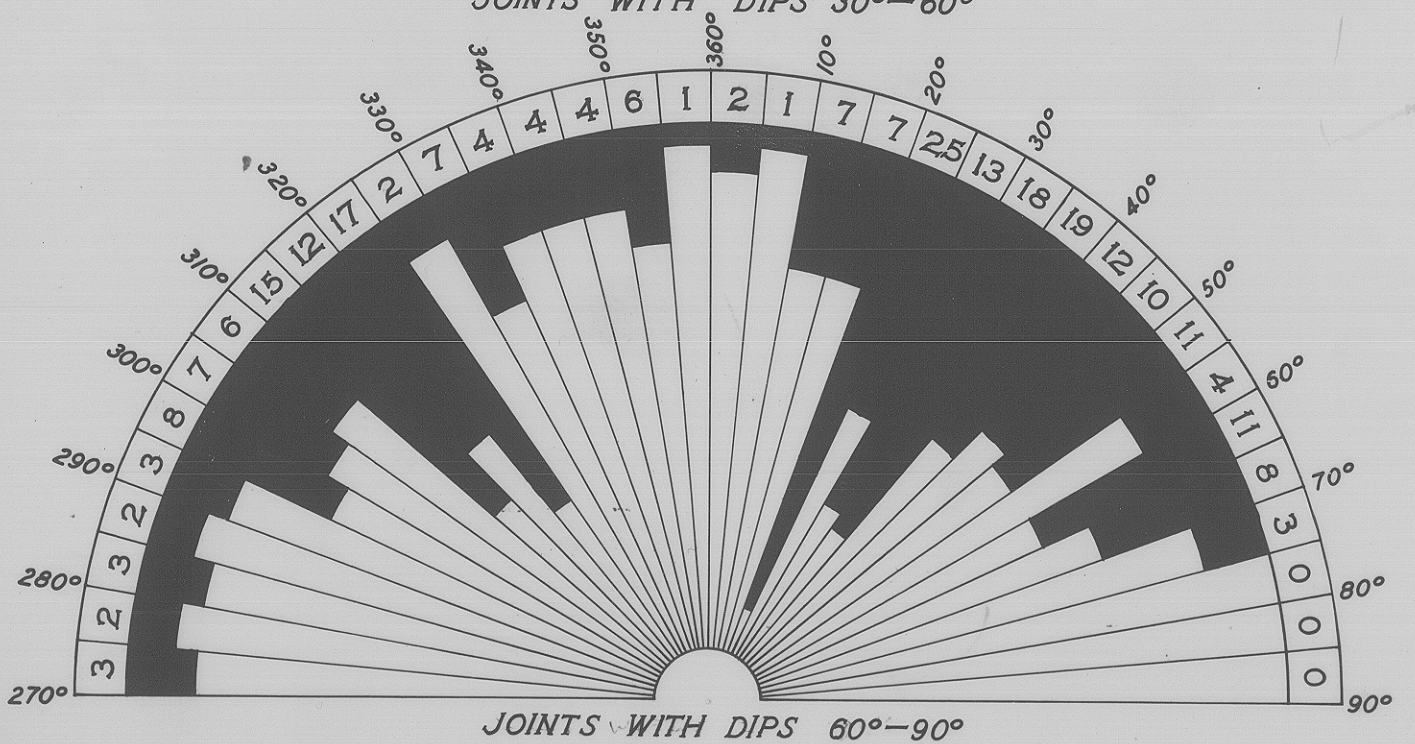

ROSE DIAGRAMS OF LIMESTONE JOINTS —
GOLIATH CEMENT COY'S QUARRY

N.B. OUTER NUMBERS INDICATE STRIKE OF JOINTS.
INNER NUMBERS INDICATE NUMBER OF JOINTS AT THAT STRIKE.

1698-37

5 cm

1698

758

Reference 24...