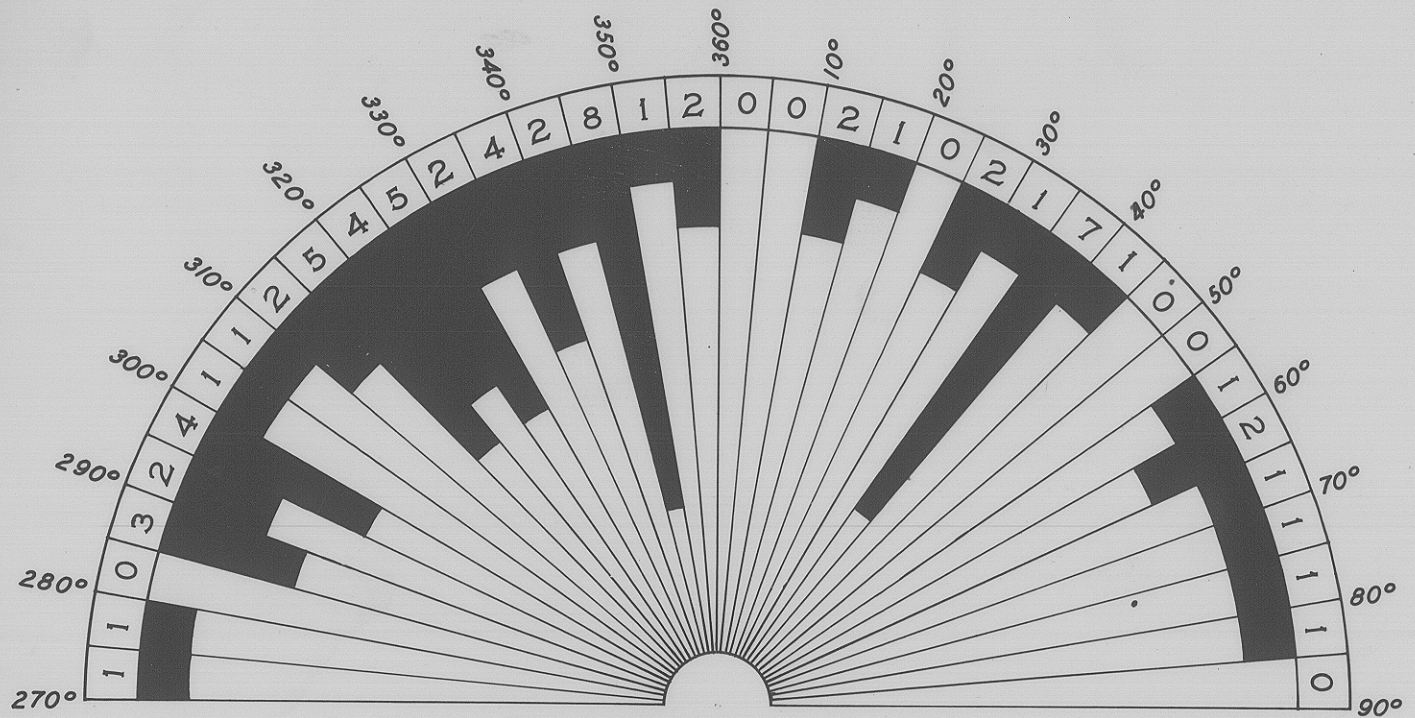

ROSE DIAGRAMS OF LIMESTONE JOINTS —
GOLIATH CEMENT COY'S QUARRY

N.B. OUTER NUMBERS INDICATE STRIKE OF JOINTS.
INNER NUMBERS INDICATE NUMBER OF JOINTS AT THAT STRIKE.

1698-37

5 cm

1698

758

Reference 24...