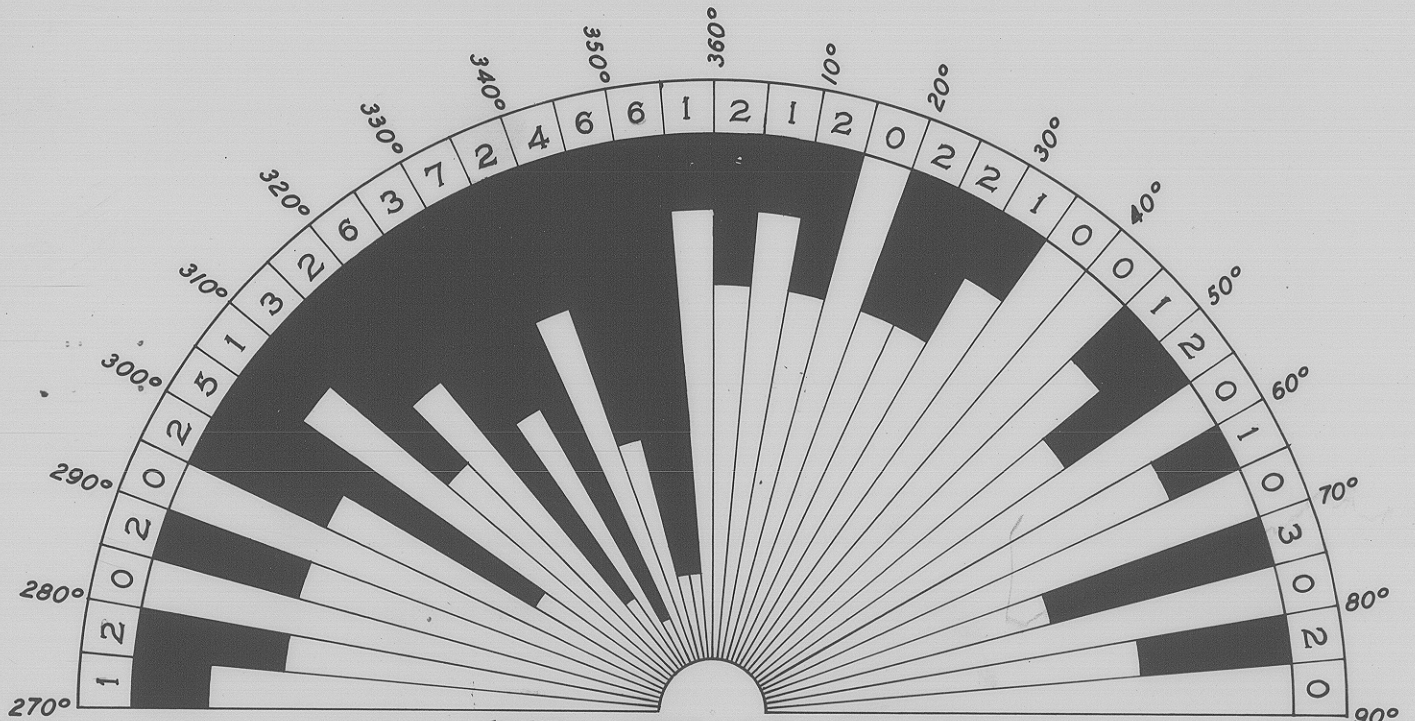

ROSE DIAGRAMS OF LIMESTONE JOINTS —
GOLIATH CEMENT COY'S QUARRY

N.B. OUTER NUMBERS INDICATE STRIKE OF JOINTS.
INNER NUMBERS INDICATE NUMBER OF JOINTS AT THAT STRIKE.

1698-37

5 cm

1698

758

Reference 24...