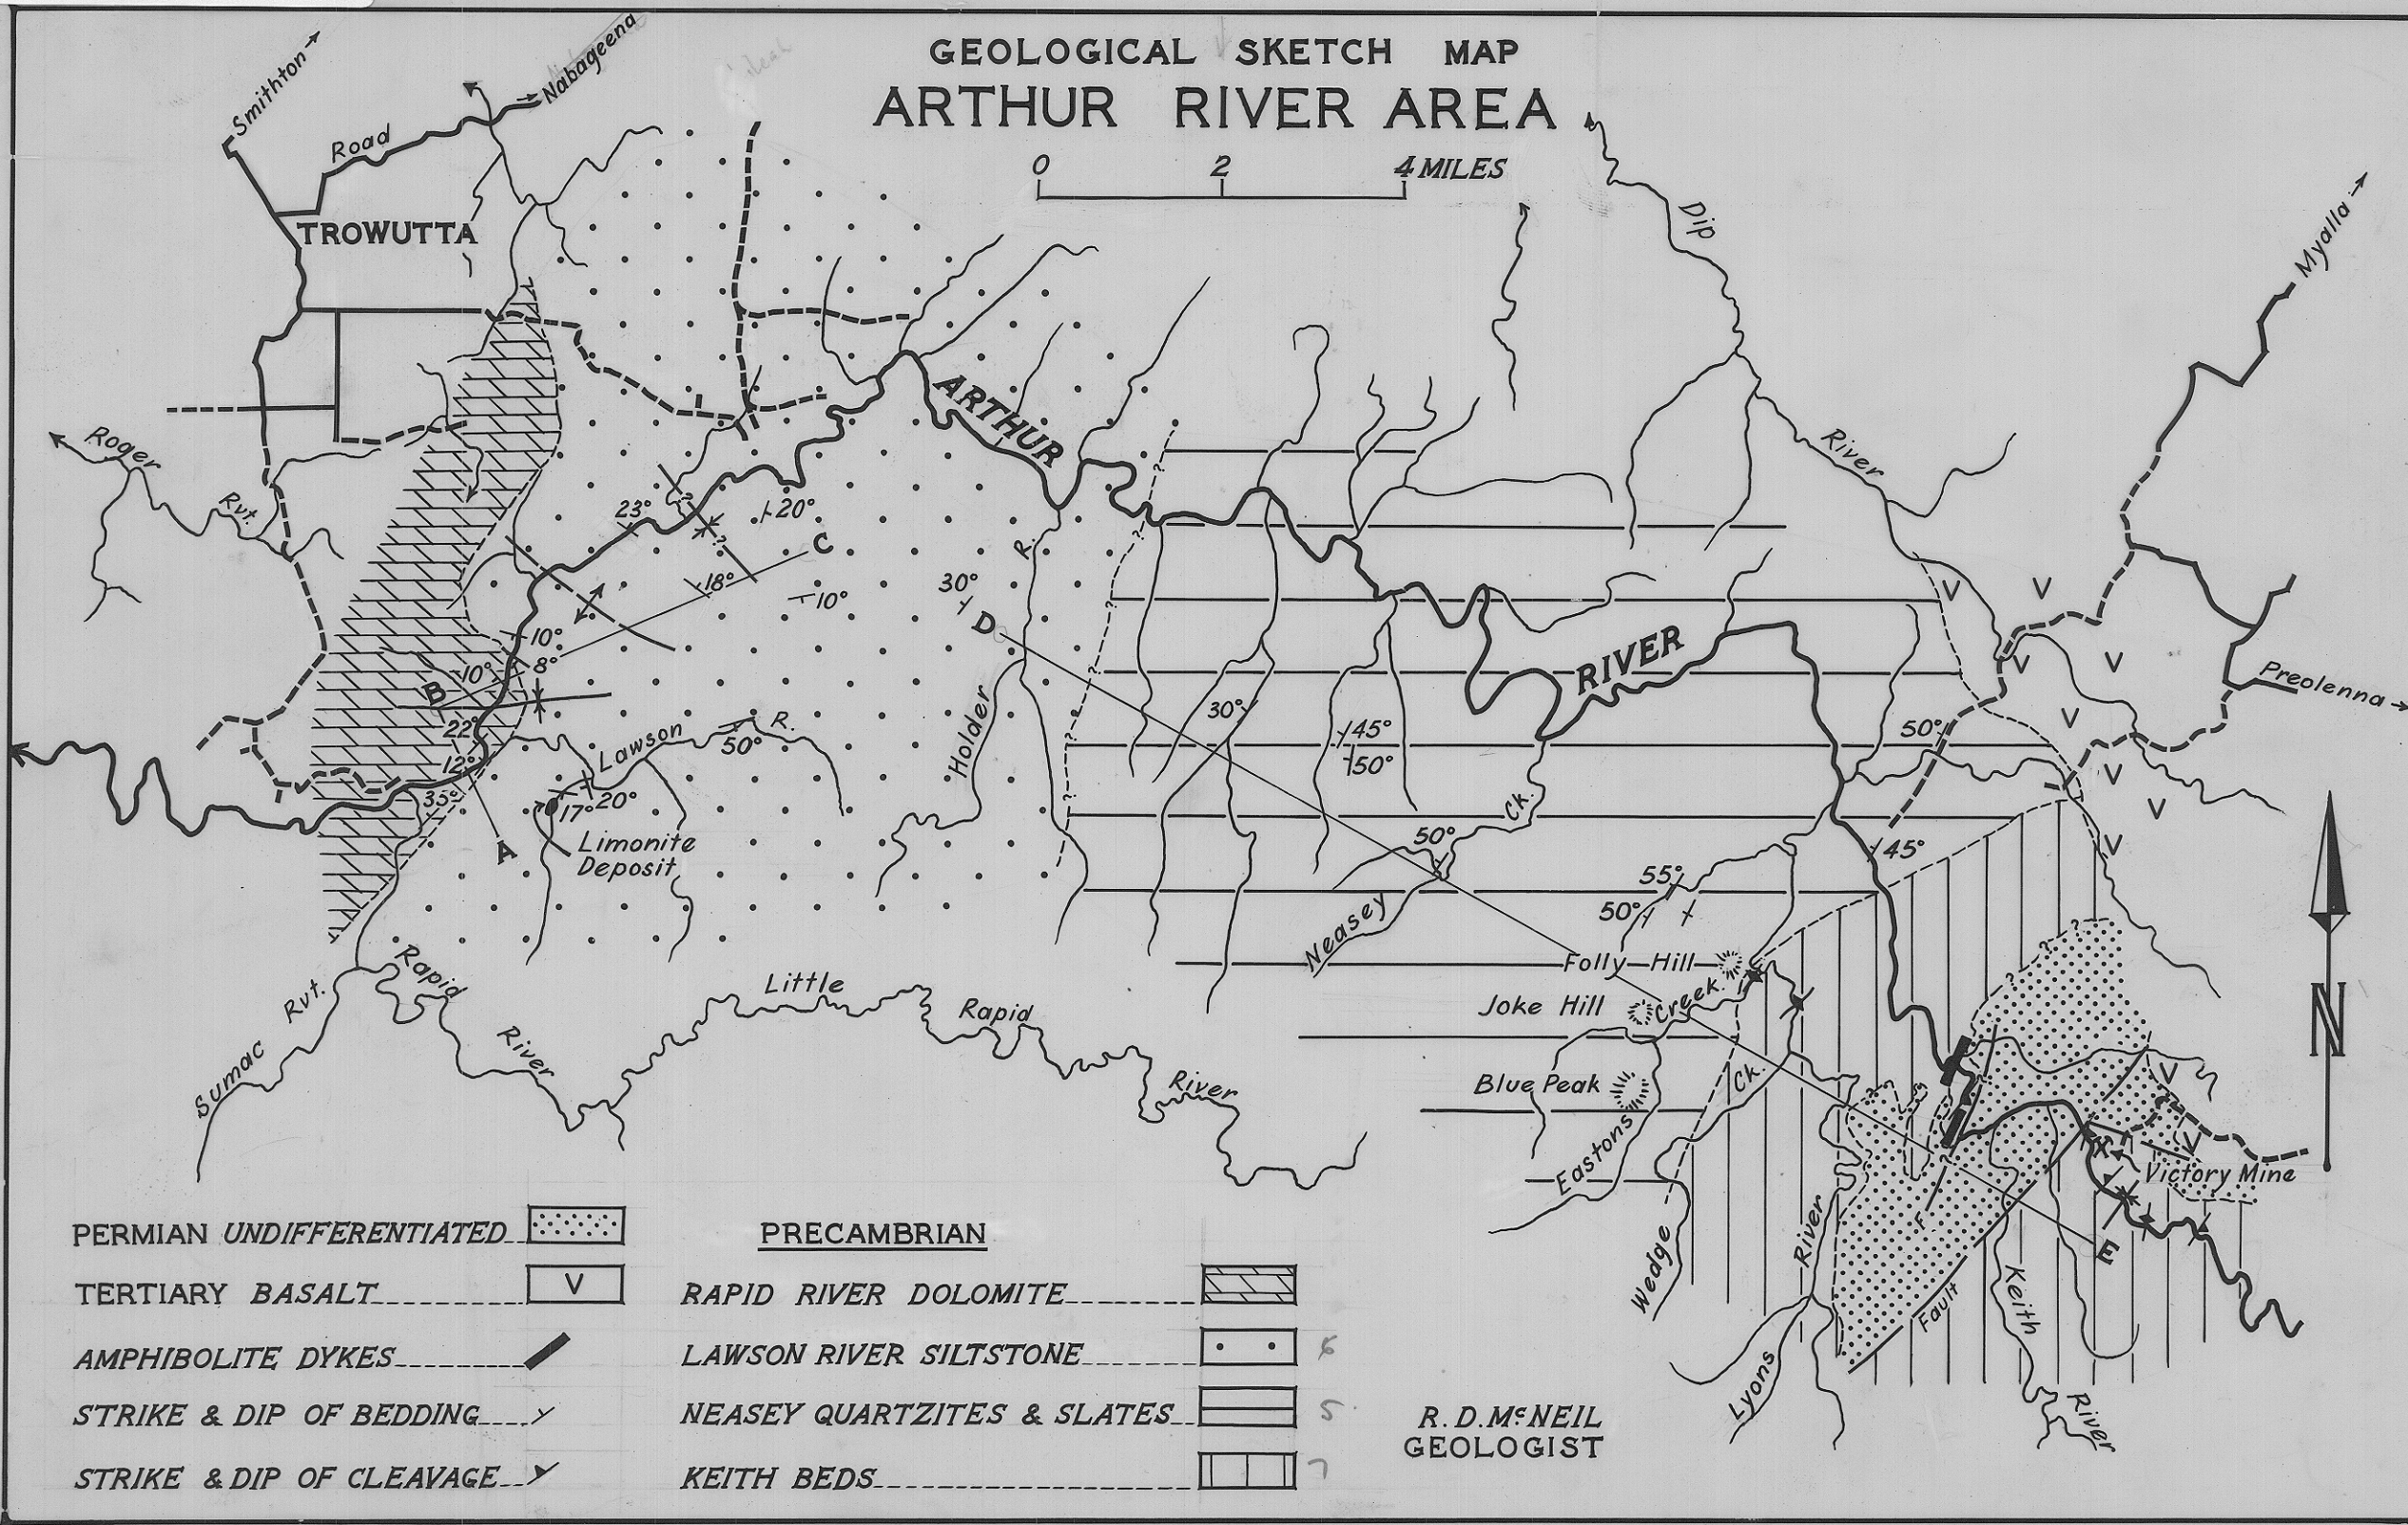

5 cm

GEOLOGICAL SKETCH MAP ARTHUR RIVER AREA

0 2 4 MILES

R. D. McNEIL
GEOLOGIST