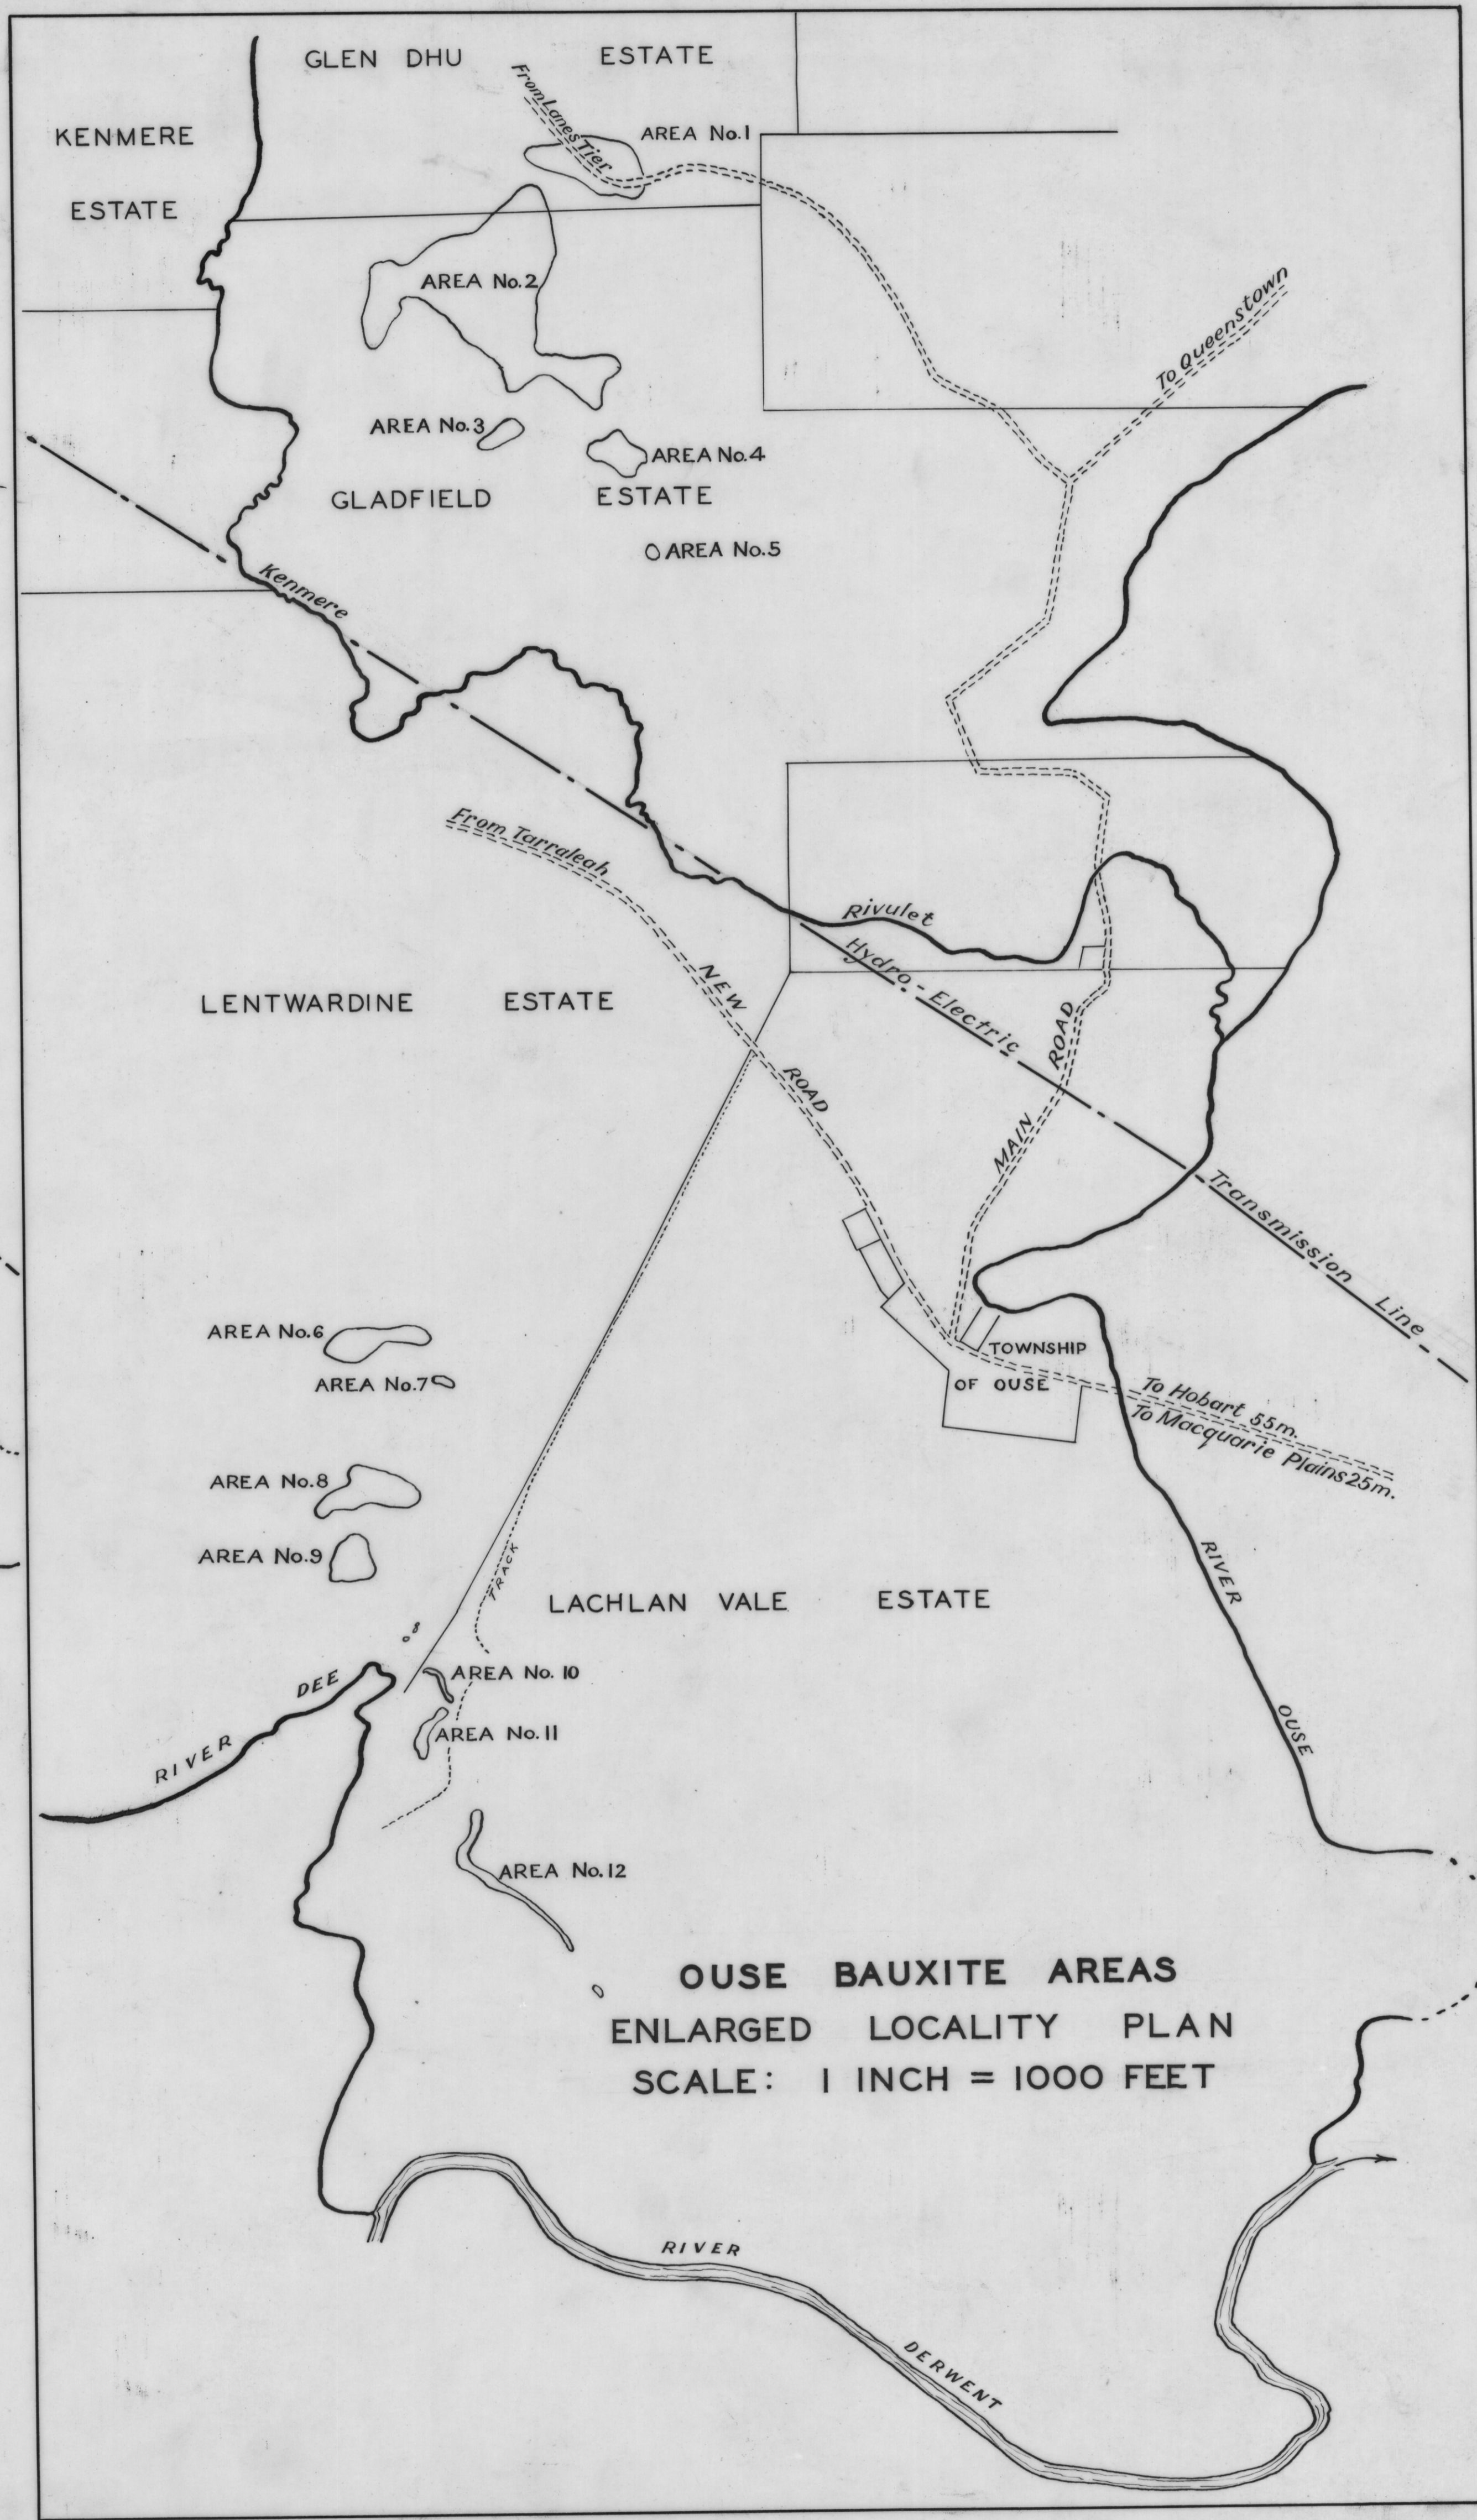

5 cm

LOCALITY PLAN
 SHOWING BAUXITE DEPOSITS
 OUSE DISTRICT

SCALE: 1 INCH = 1 MILE

BAUXITE LOCALITIES ○

OUSE BAUXITE AREAS
 ENLARGED LOCALITY PLAN
 SCALE: 1 INCH = 1000 FEET