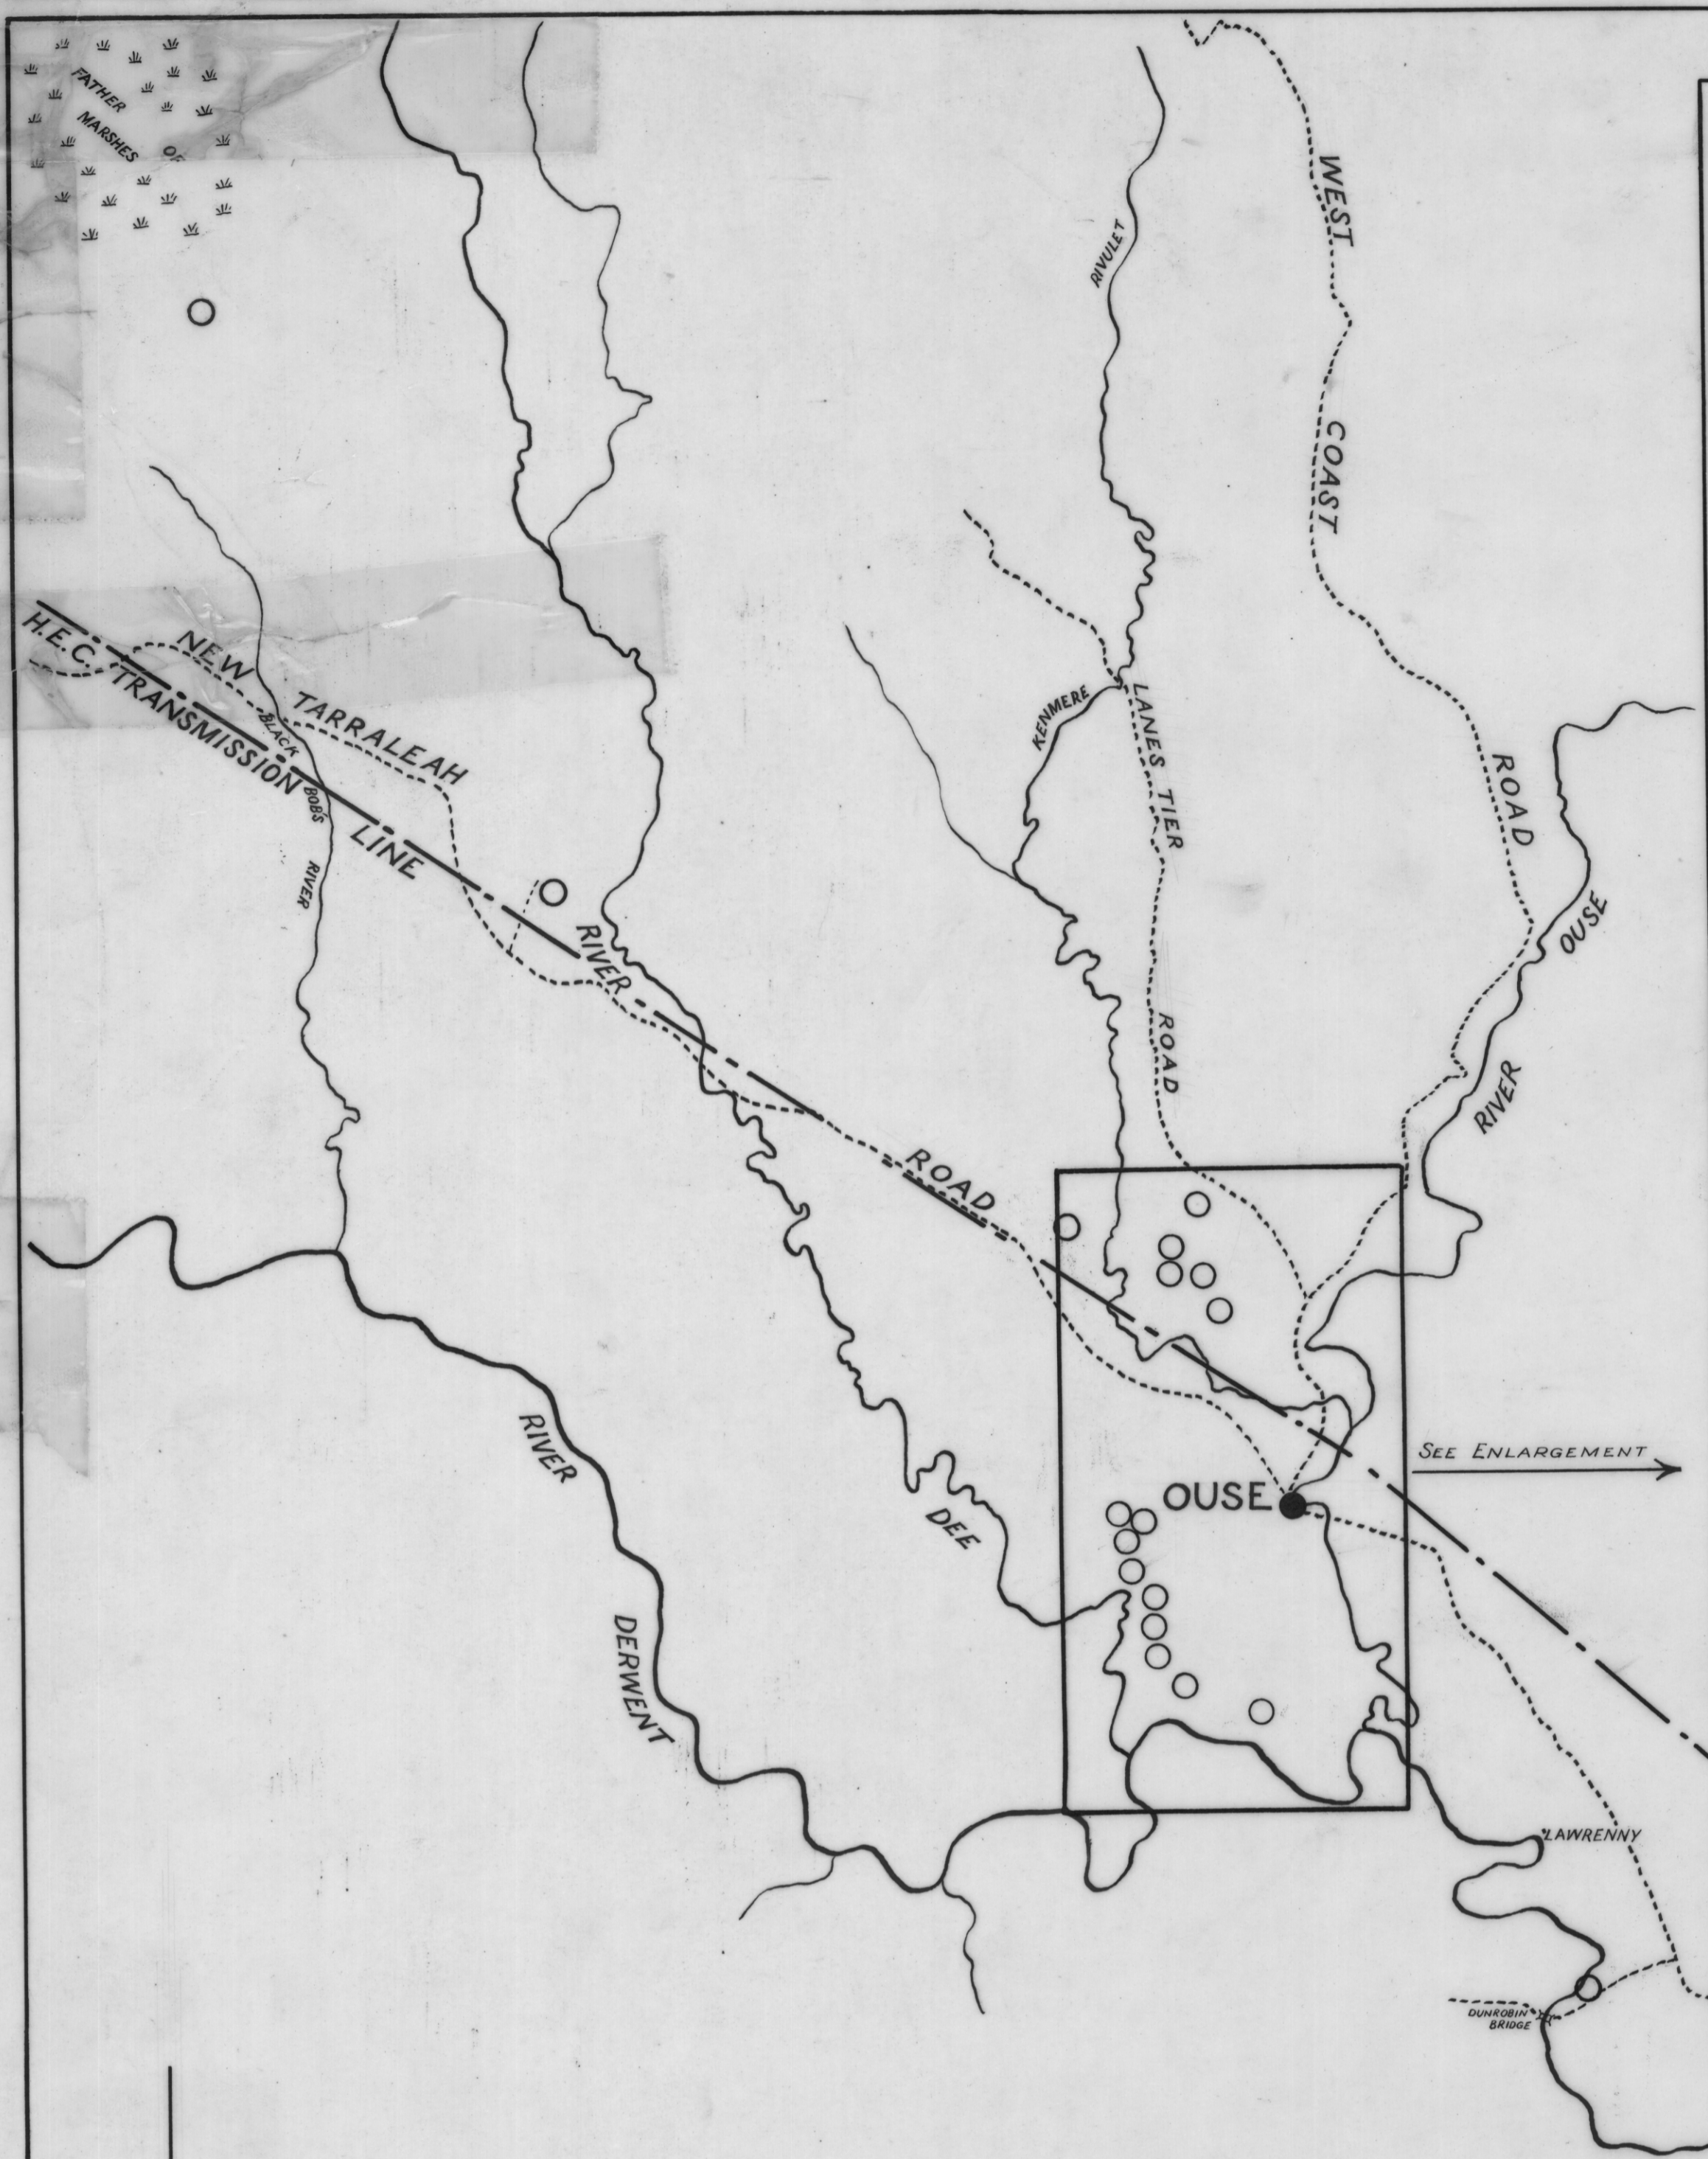

5 cm

LOCALITY PLAN
 SHOWING BAUXITE DEPOSITS
 OUSE DISTRICT

SCALE: 1 INCH = 1 MILE

BAUXITE LOCALITIES ○

OUSE BAUXITE AREAS
 ENLARGED LOCALITY PLAN
 SCALE: 1 INCH = 1000 FEET