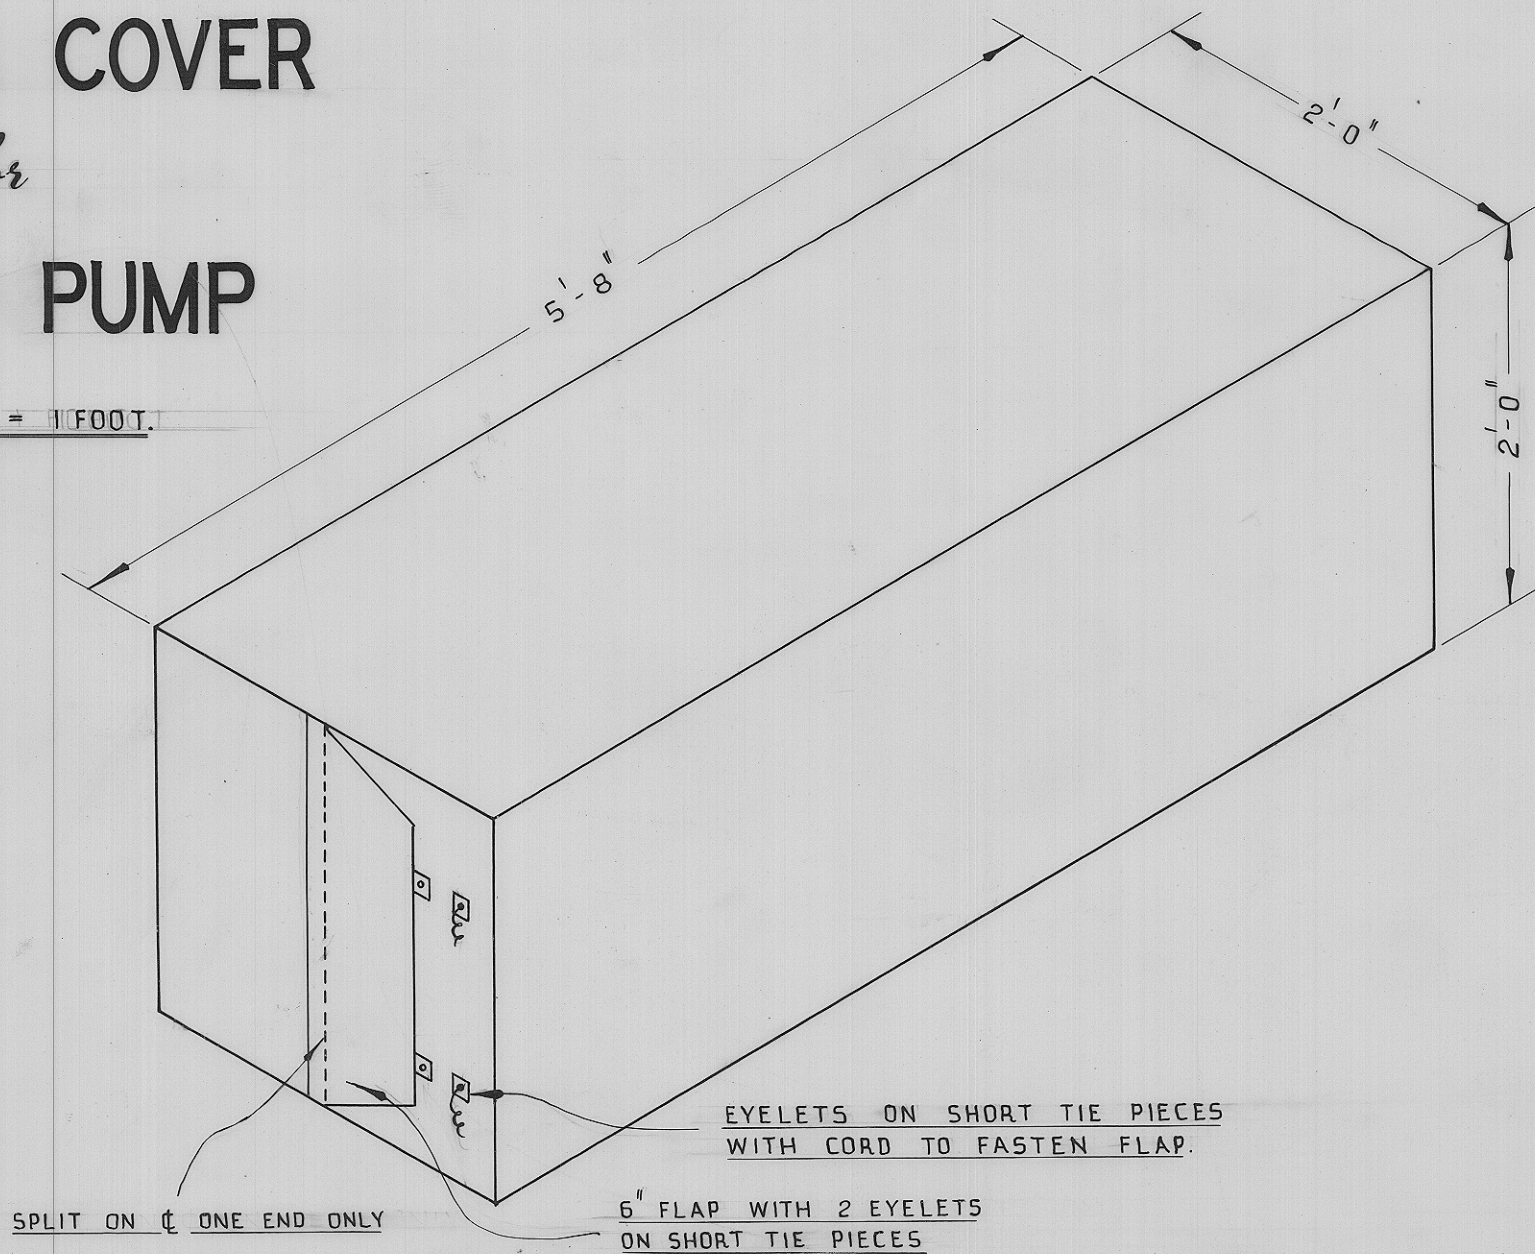

1855

882

5 cm

# CANVAS COVER

*for*

# MONO PUMP

SCALE = 1" = 1 FOOT.

1855-M