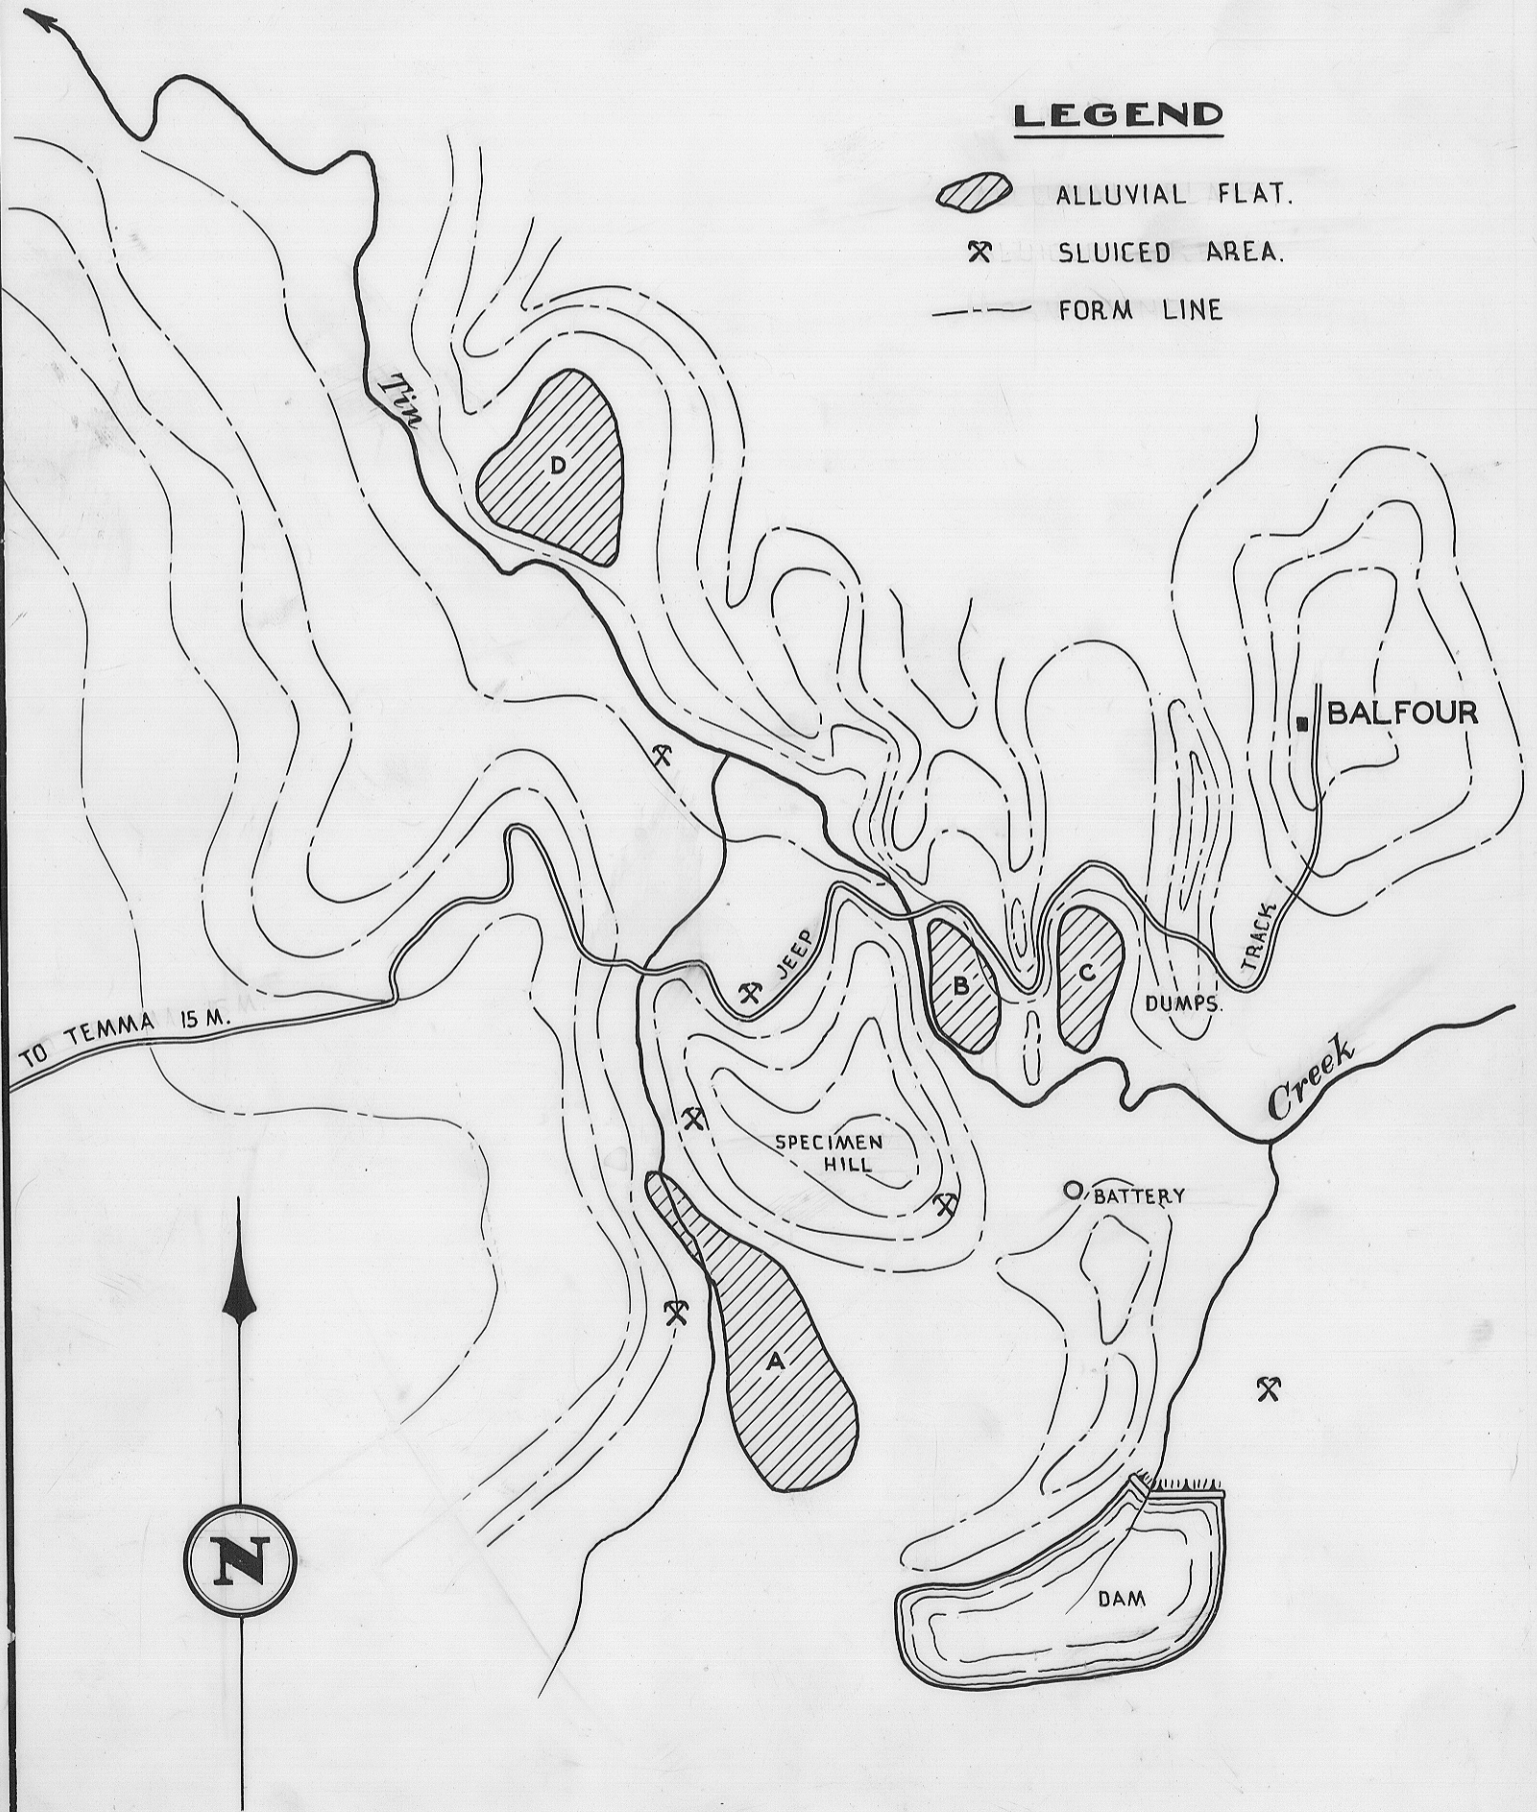

1888

908

5 cm

SKETCH MAP

TIN CREEK VALLEY - BALFOUR

APPROX. SCALE

COMPILED FROM AIR PHOTOGRAPHS.

LEGEND

- ALLUVIAL FLAT.
- SLUICED AREA.
- FORM LINE

W.N. MACLEOD
SEN. GEOLOGIST 1961

DEPT. OF MINES
1888 - 34