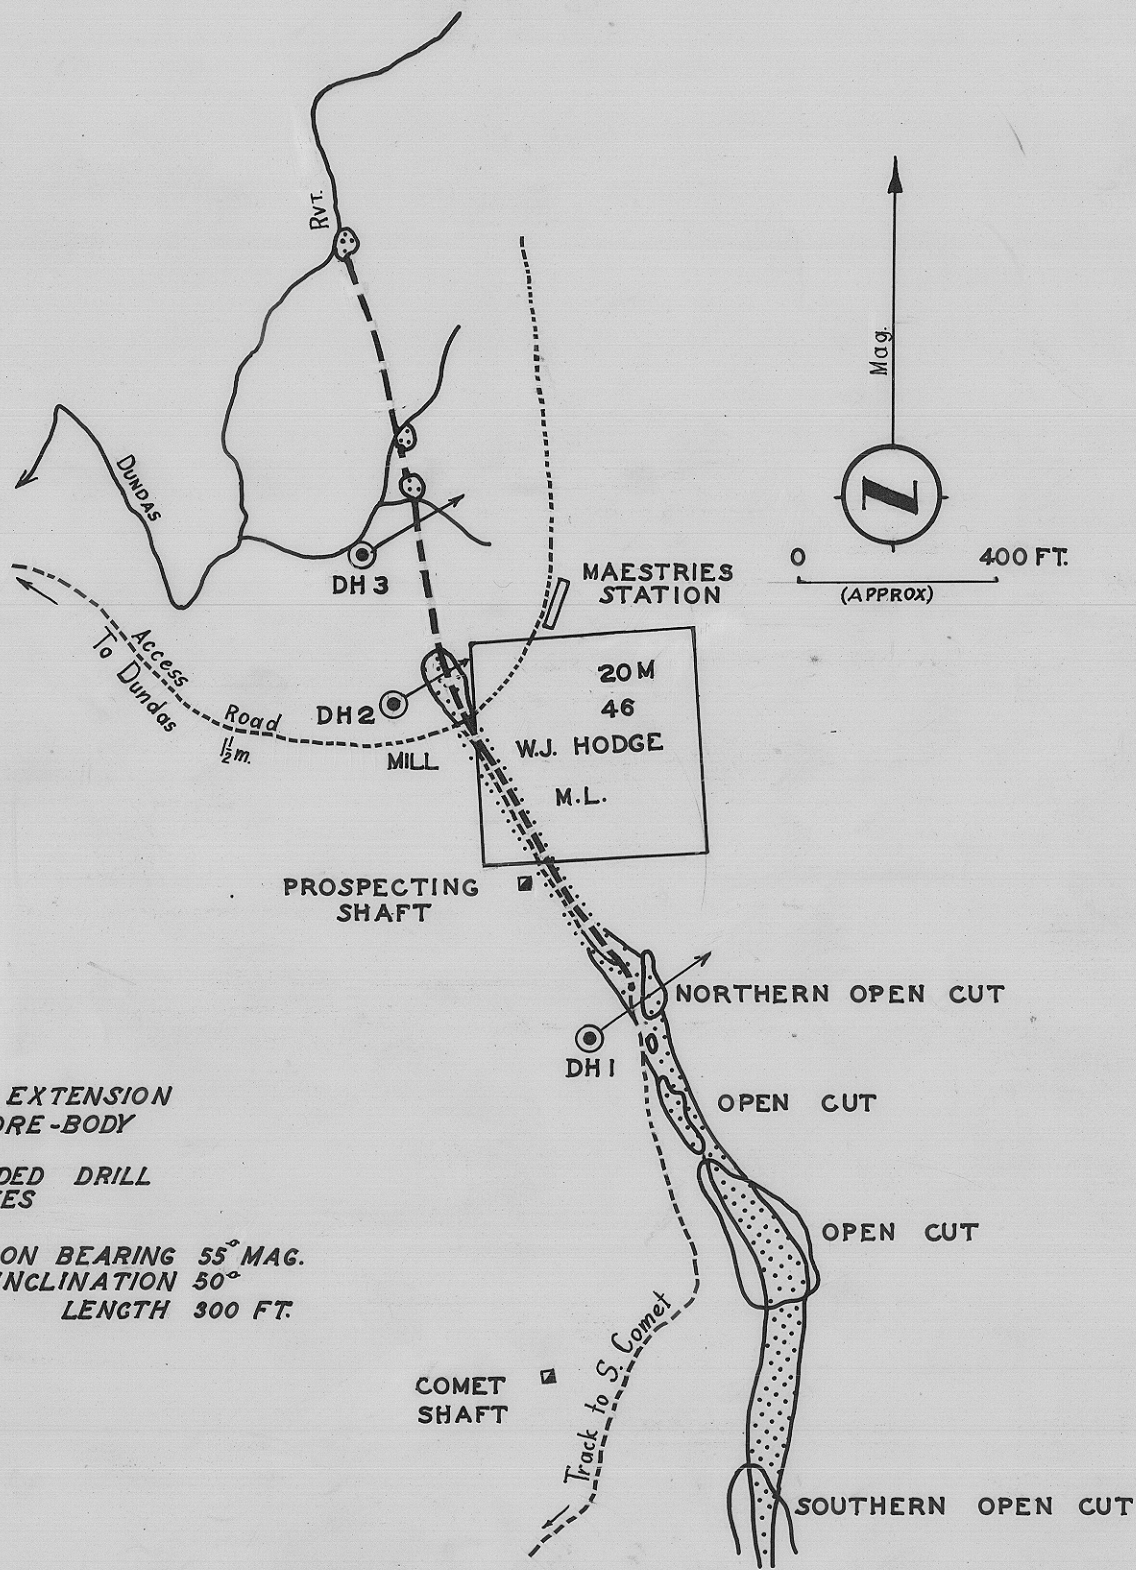

SKETCH PLAN OF COMET MAESTRIES MINE DUNDAS

1890 - 50

W. N. MACLEOD.
SENIOR GEOLOGIST.
5 · 9 · 1961.

1890

909

5 cm