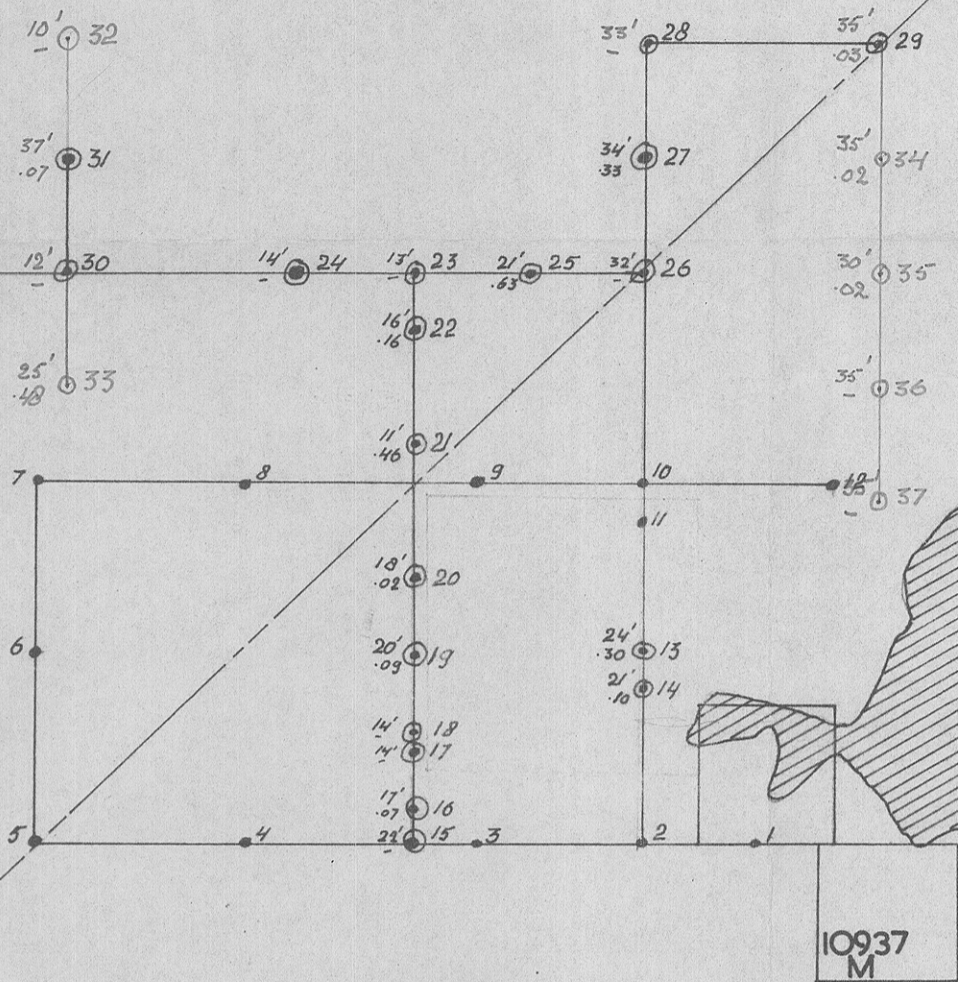

MINES DRAWING OFFICE
FILE COPY
PLEASE RETURN

500
↑
↓

LOT 115 625 AC
JOHN FOSTER PUR.

STINKING CREEK

NORTH

10937
M

BELTZ

MCGREGOR

DAM

CANARY
ROY

MARSH

ABERFOYLE HILL

ABERFOYLE

RICHARDSONS

WAINWRIGHTS

LAGOON

BLACK DUCK

RINGAROOMA
RIVER

HARDWICK CREEK

E.L. 3/61
Storeys Creek Tin Mining Co., N.L.
DORSET TIN DIVISION

- ▨ OLD WORKINGS
- ⊙ 16" CONRAD HOLE
- 6" HOLE
- ▣ OLD PROSPECT SHAFT

MINES DRAWING OFFICE
FILE COPY
PLEASE RETURN

1895 -24.

1895

1895

11b

DORSET TIN DIVISION

PROSPECTING
MACGREGOR AREA

SCALE 1"=10 CHNS.

DATE 14-6-'61

DRAWN: M. Walker