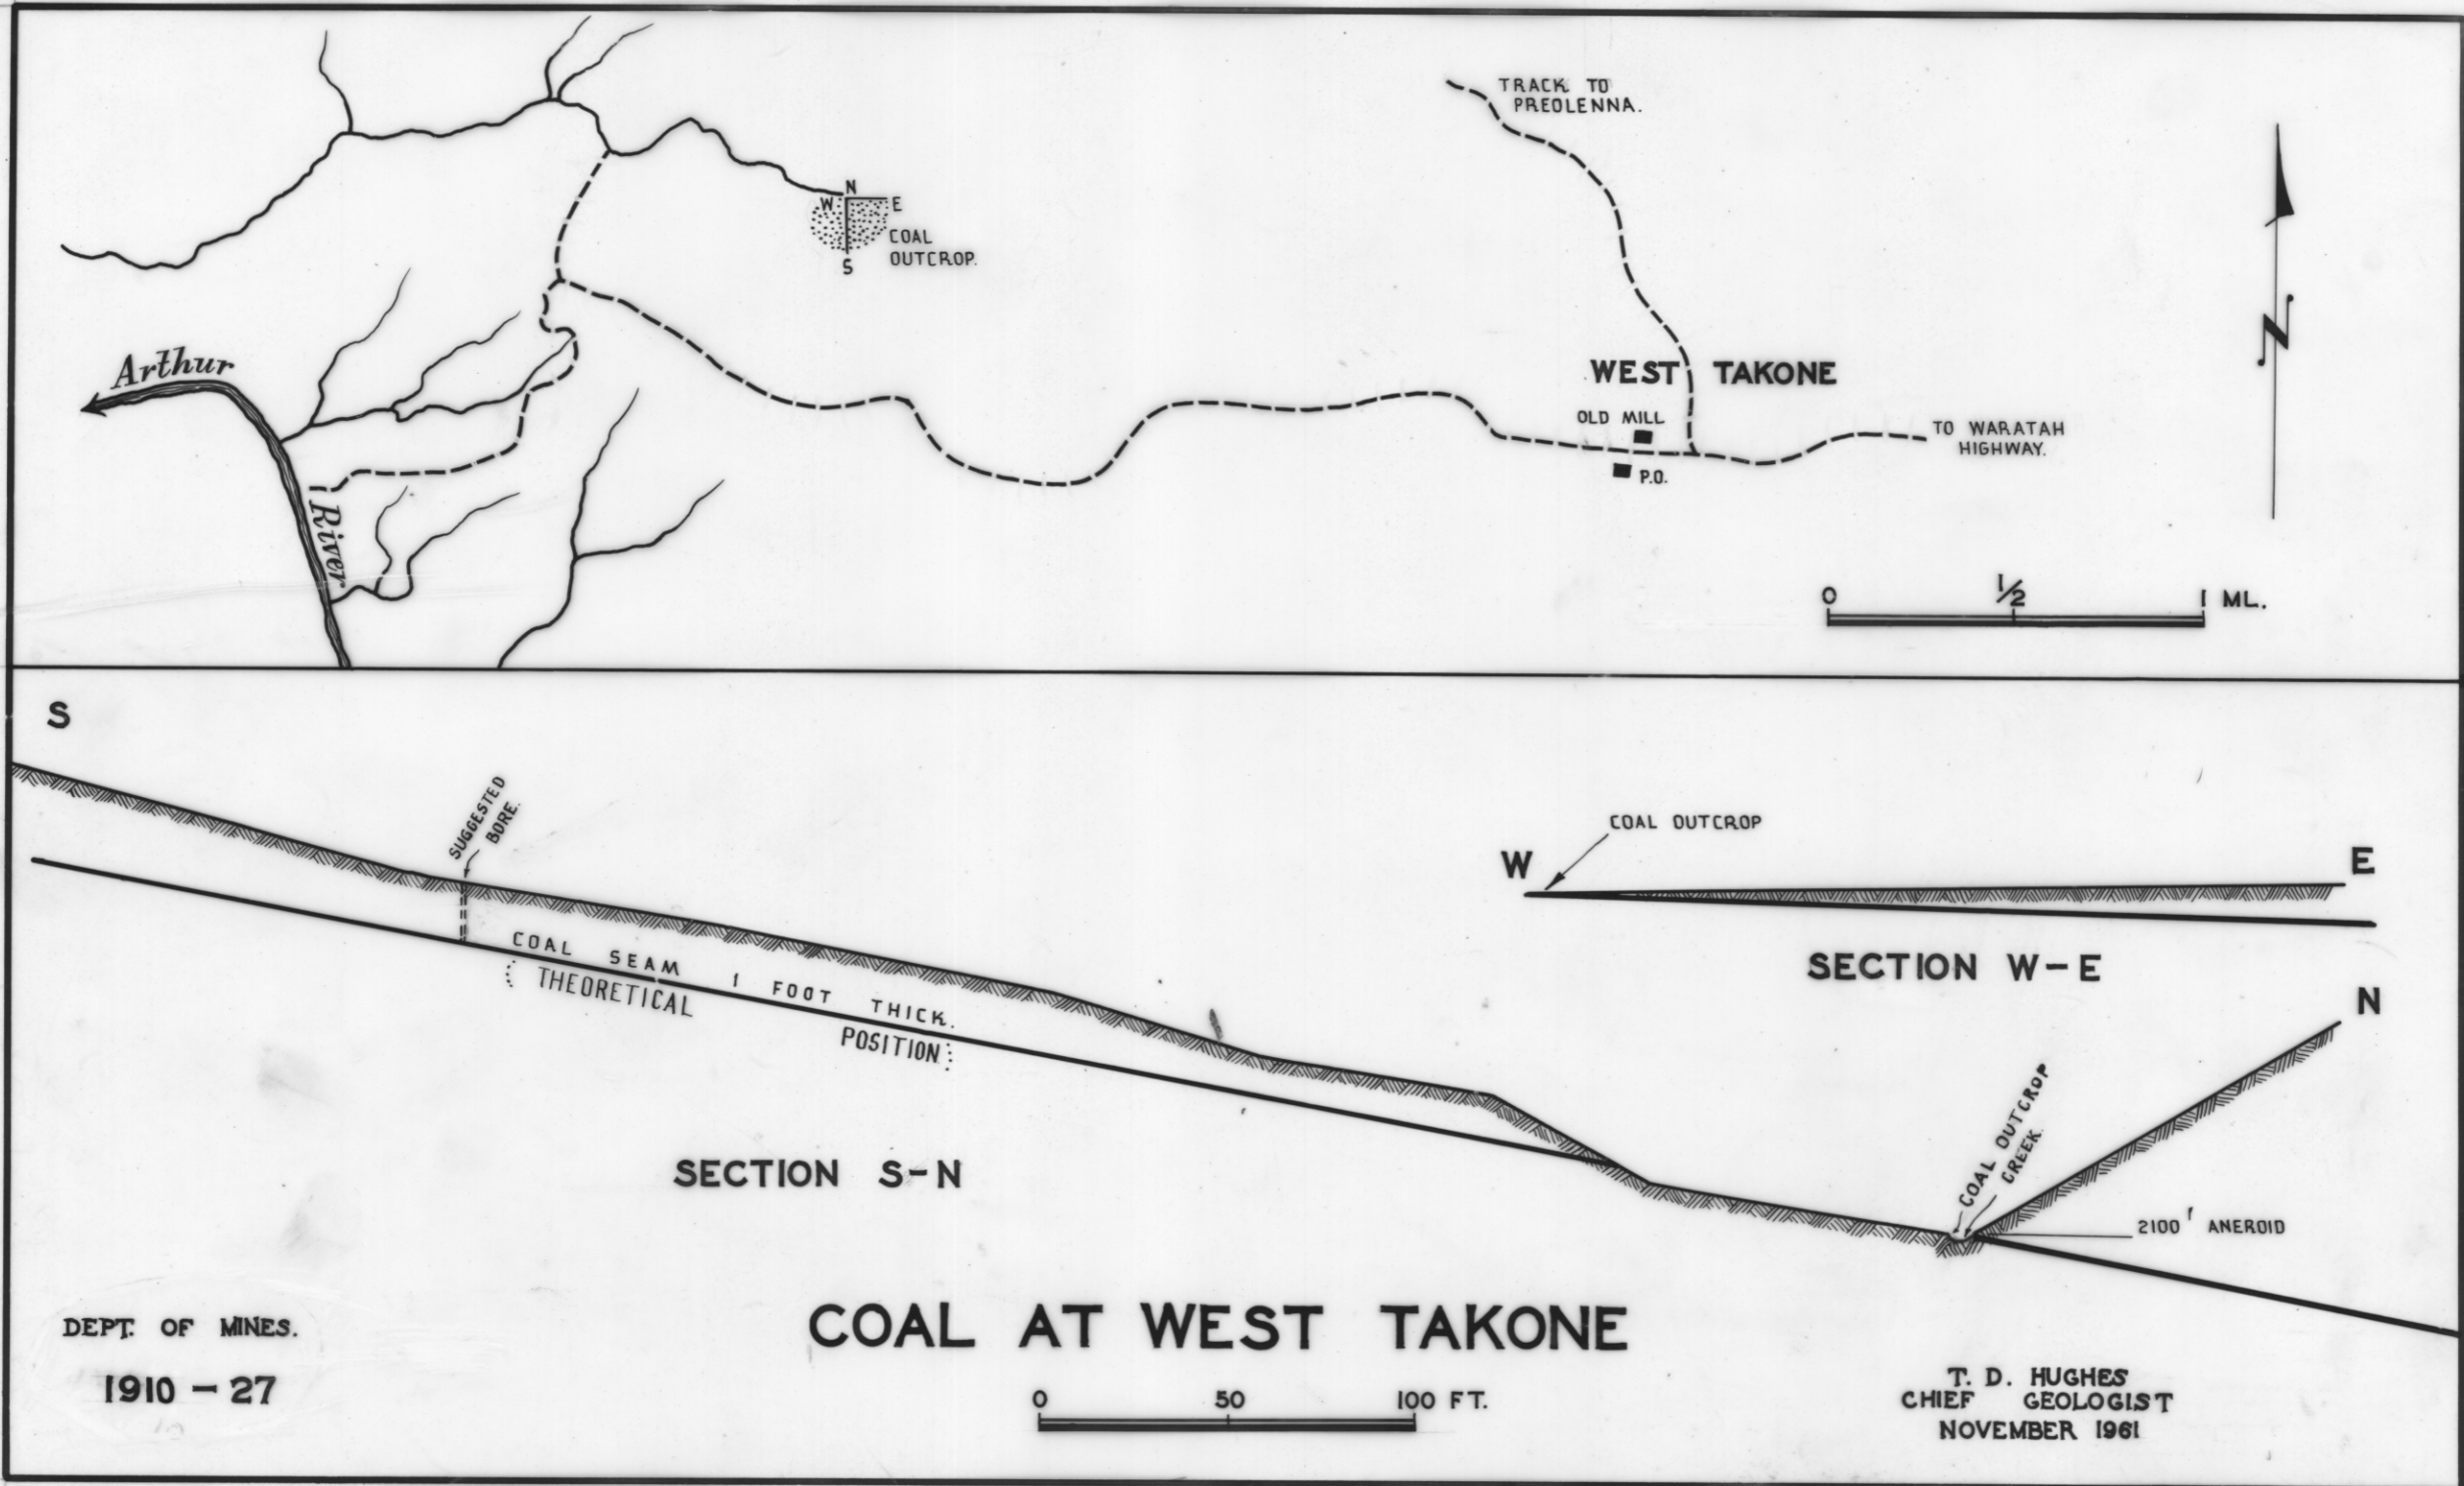

1910

11

5 cm

DEPT. OF MINES.

1910 - 27

COAL AT WEST TAKONE

T. D. HUGHES
CHIEF GEOLOGIST
NOVEMBER 1961