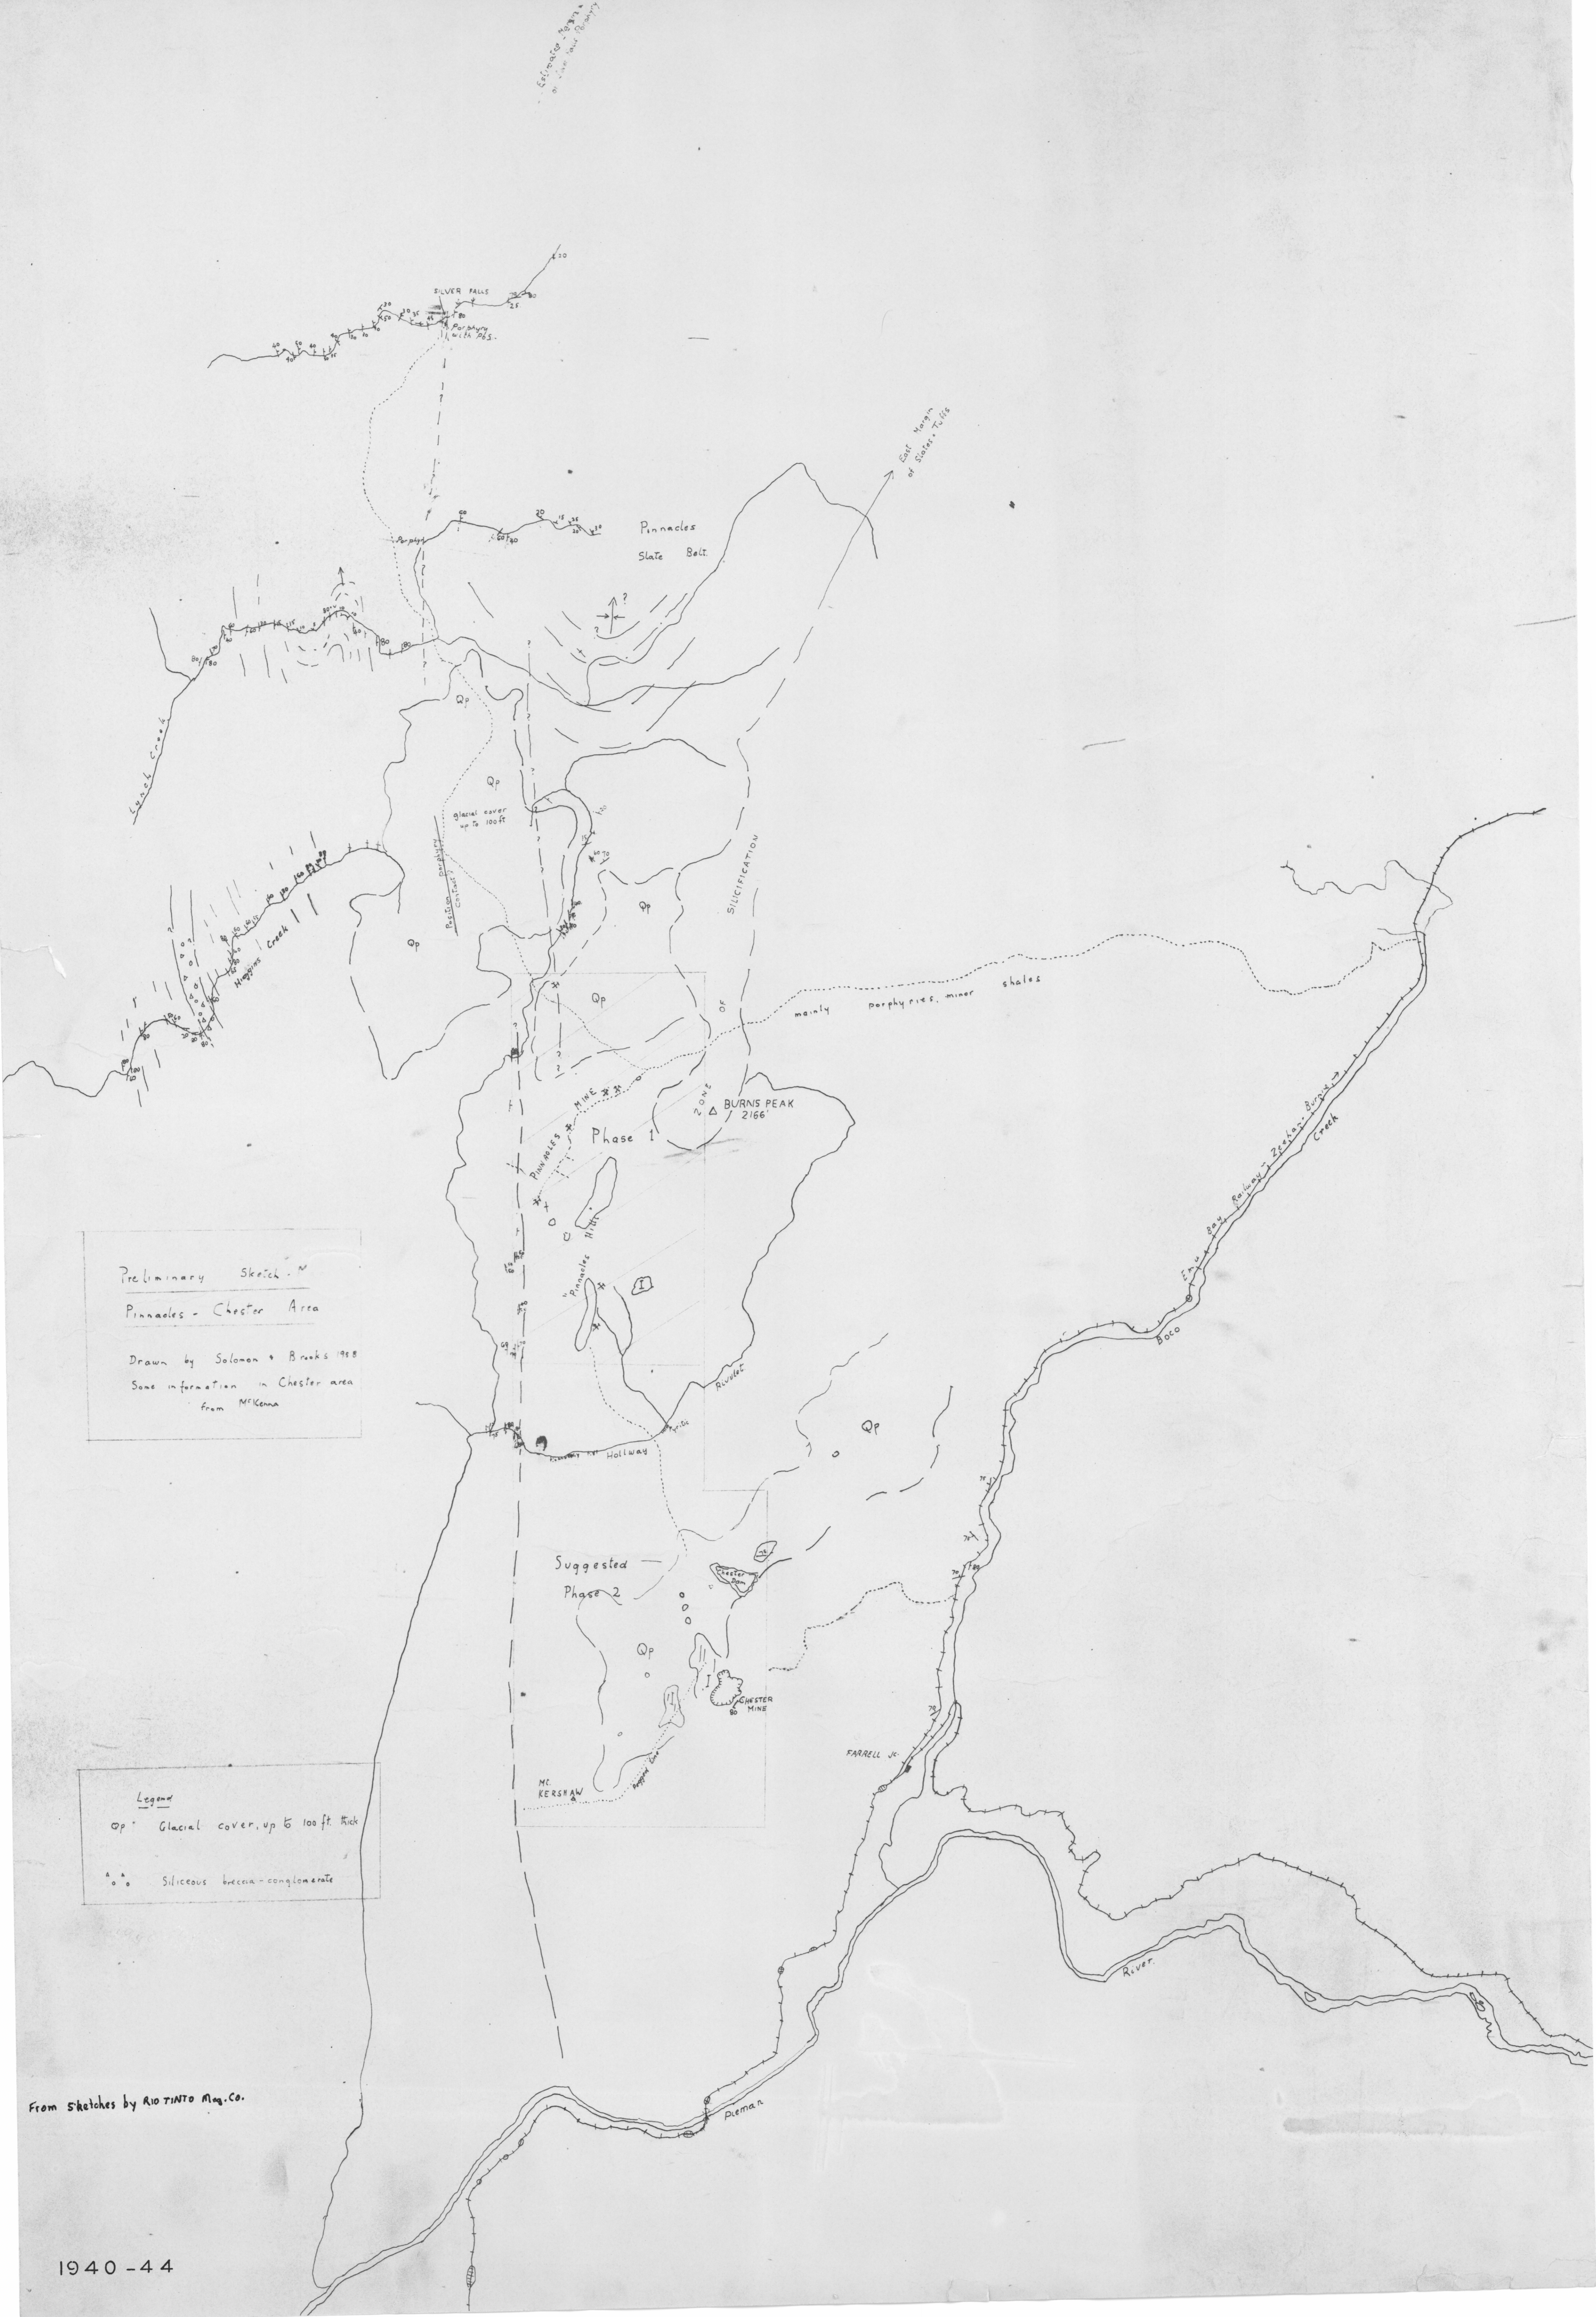

5 cm

Preliminary Sketch - N  
 Pinnacles - Chester Area  
 Drawn by Solomon & Brink 1938  
 Some information in Chester area  
 from McKenna

Legend  
 Qp - Glacial cover, up to 100 ft. thick  
 \* \* \* Siliceous breccia-conglomerate

From sketches by RIO TINTO Min. Co.