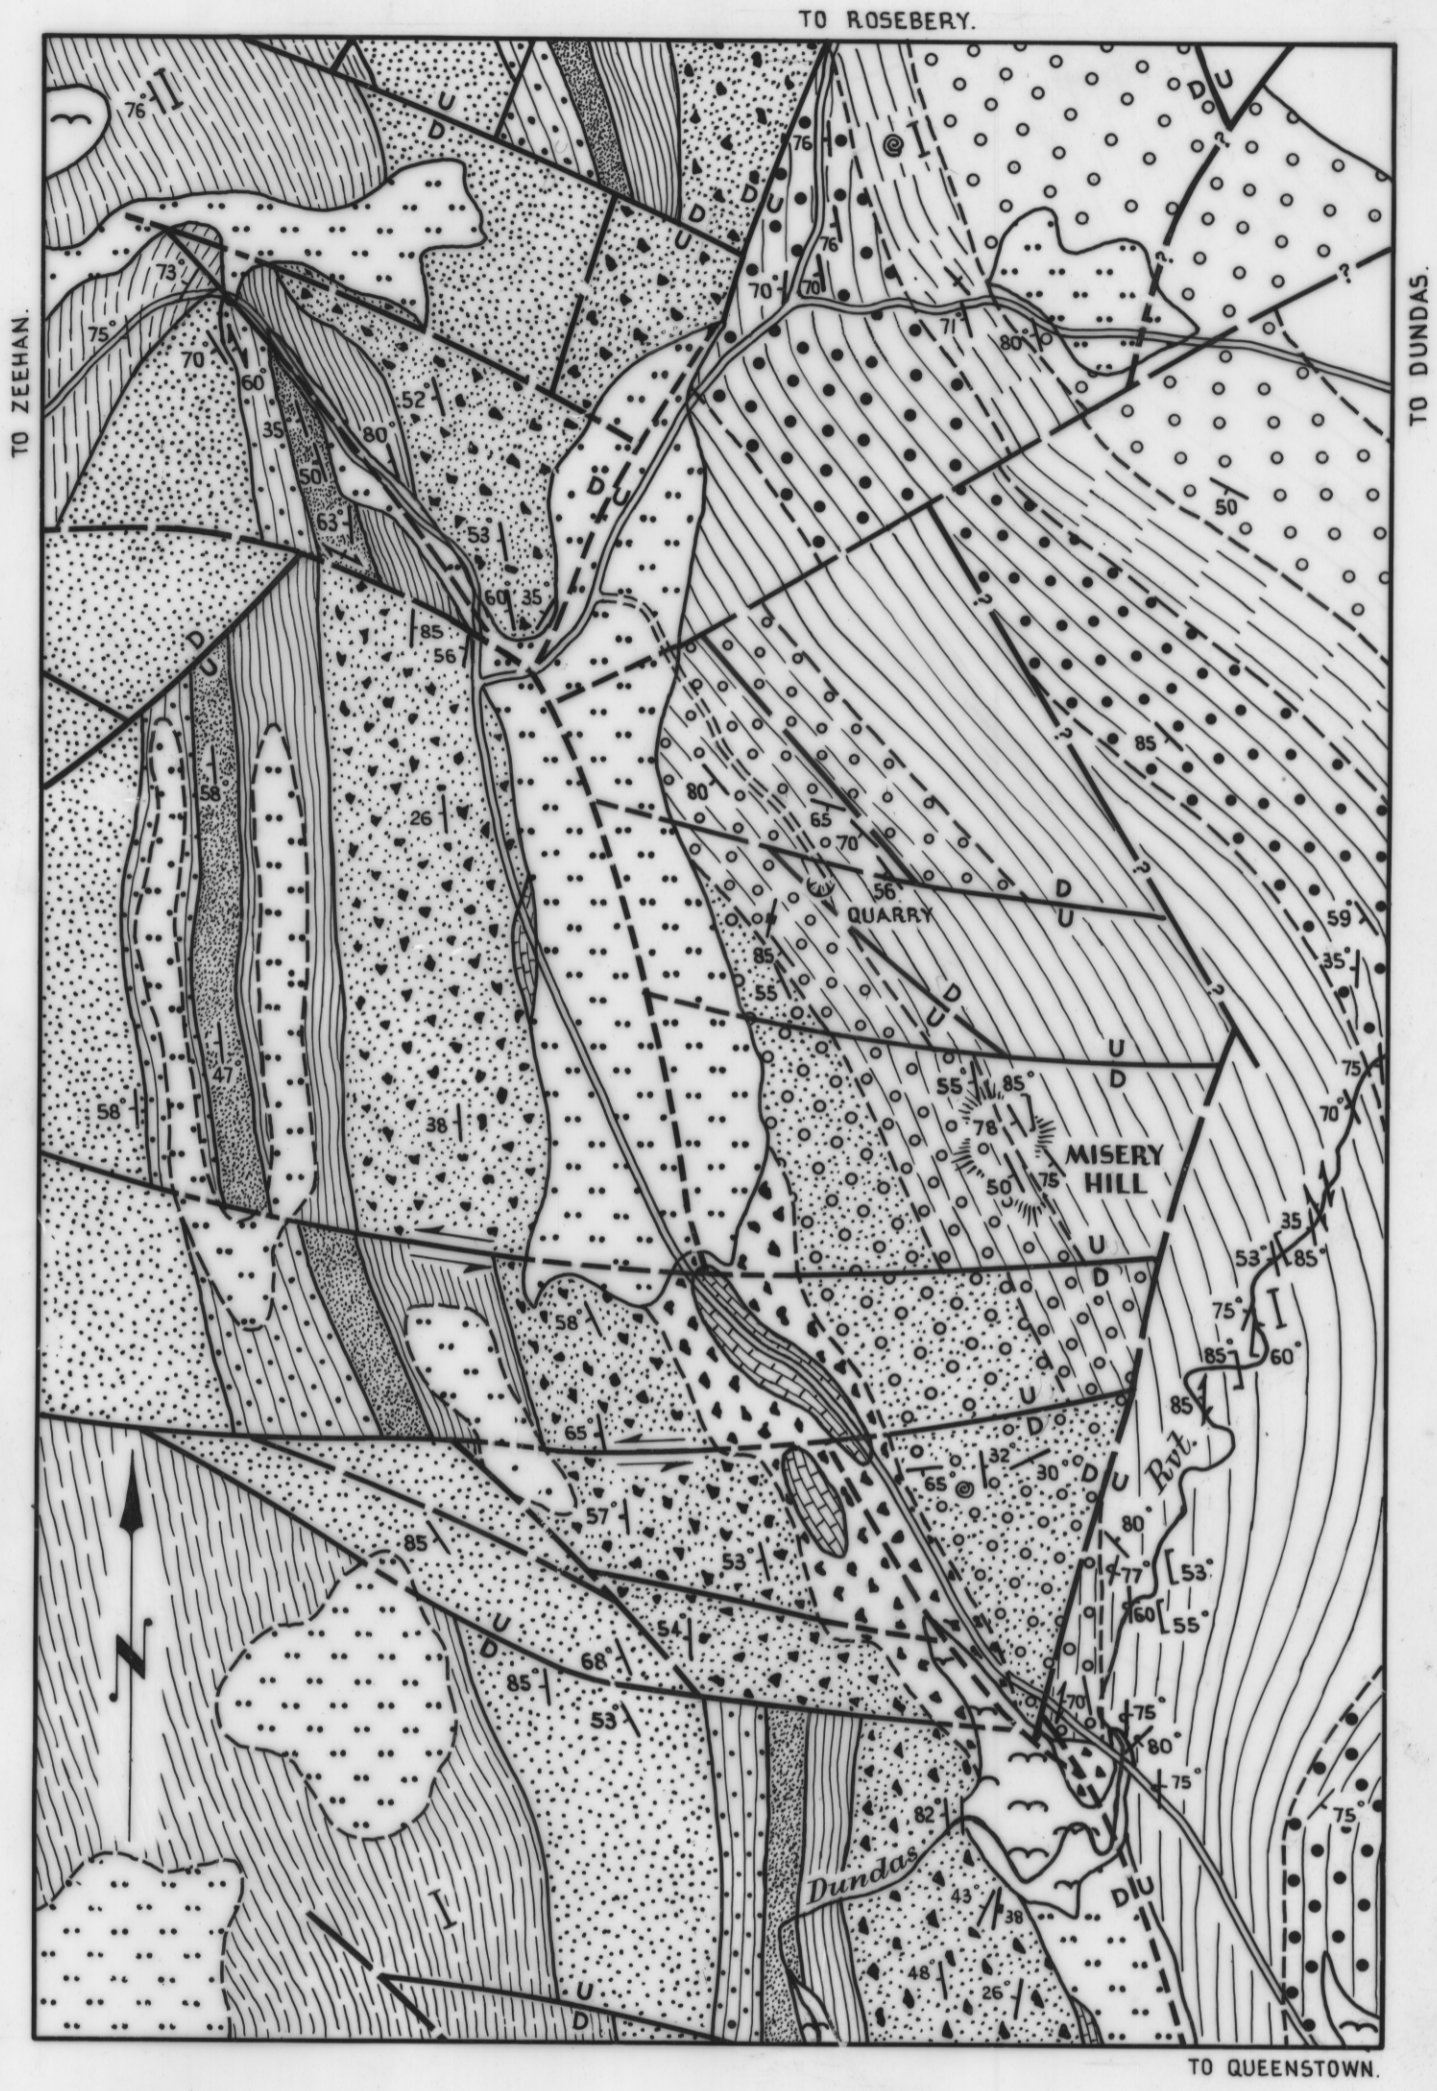

1958A

53

GEOLOGICAL MAP

MISERY HILL AREA

DEPT. OF MINES
1958 - 50