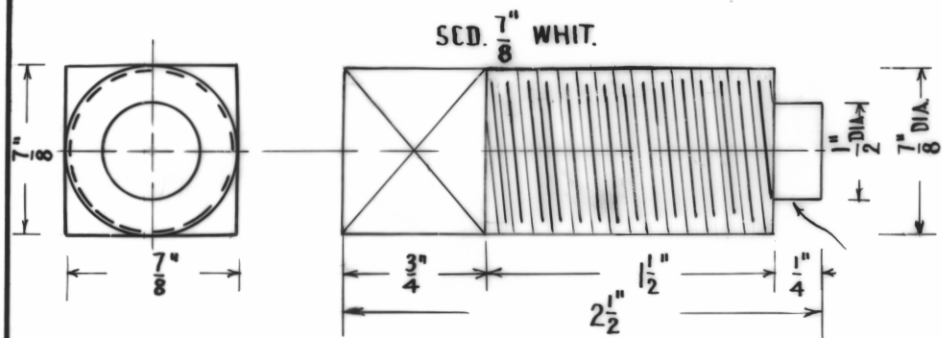

5 cm

CHUCK BOLTS
2 OFF
HIGH TENSILE STEEL.

CHUCK BUSH
2 OFF.
HIGH TENSILE STEEL.

CHUCK JAWS
1 PAIR OFF
HIGH TENSILE STEEL.

JUNIOR STRAITLINE DRILL

CHUCK BOLT ; JAWS
& BUSH

SCALE
FULL SIZE

P. M. JOHNSTONE
21 · 2 · 1962.