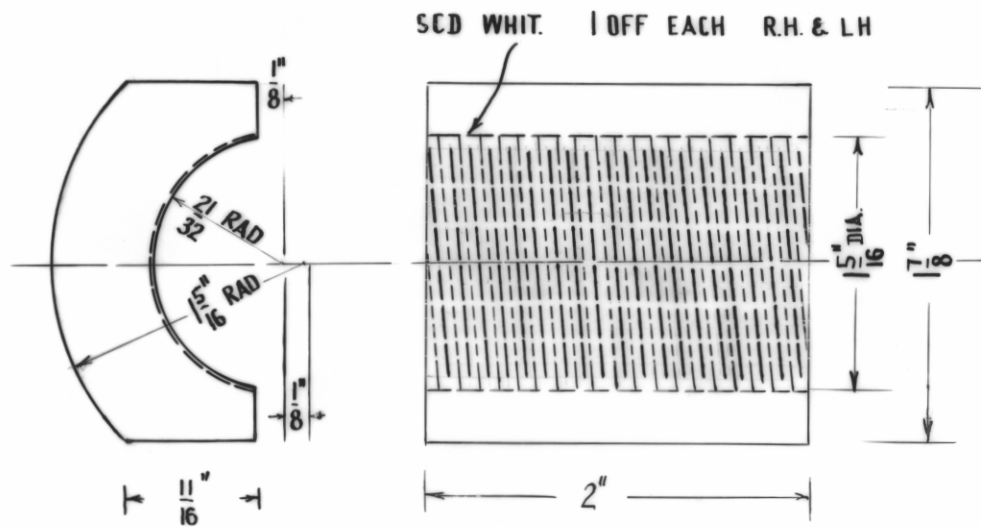

5 cm

CHUCK BOLTS
2 OFF
HIGH TENSILE STEEL.

CHUCK BUSH
2 OFF.
HIGH TENSILE STEEL.

CHUCK JAWS
1 PAIR OFF
HIGH TENSILE STEEL.

JUNIOR STRAITLINE DRILL

CHUCK BOLT ; JAWS
& BUSH

SCALE
FULL SIZE

P. M. JOHNSTONE
21 · 2 · 1962.