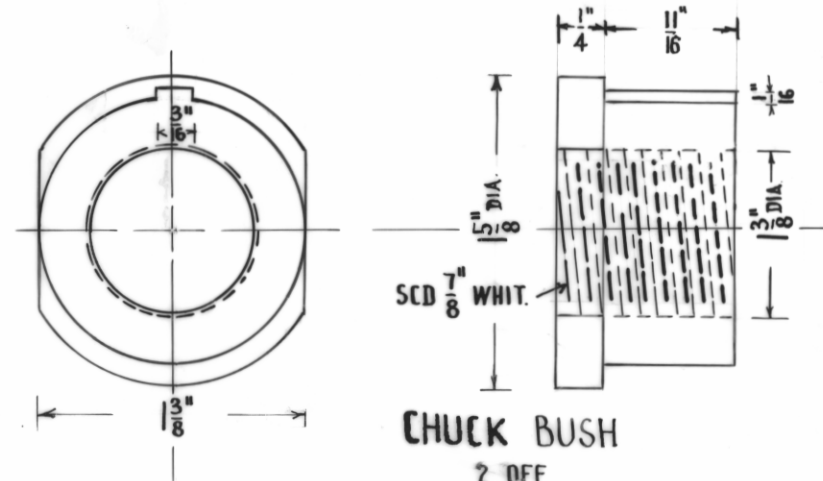

5 cm

CHUCK BOLTS
2 OFF
HIGH TENSILE STEEL.

CHUCK BUSH
2 OFF.
HIGH TENSILE STEEL.

CHUCK JAWS
1 PAIR OFF
HIGH TENSILE STEEL.

JUNIOR STRAITLINE DRILL

CHUCK BOLT ; JAWS
& BUSH

SCALE
FULL SIZE

P. M. JOHNSTONE
21 · 2 · 1962.