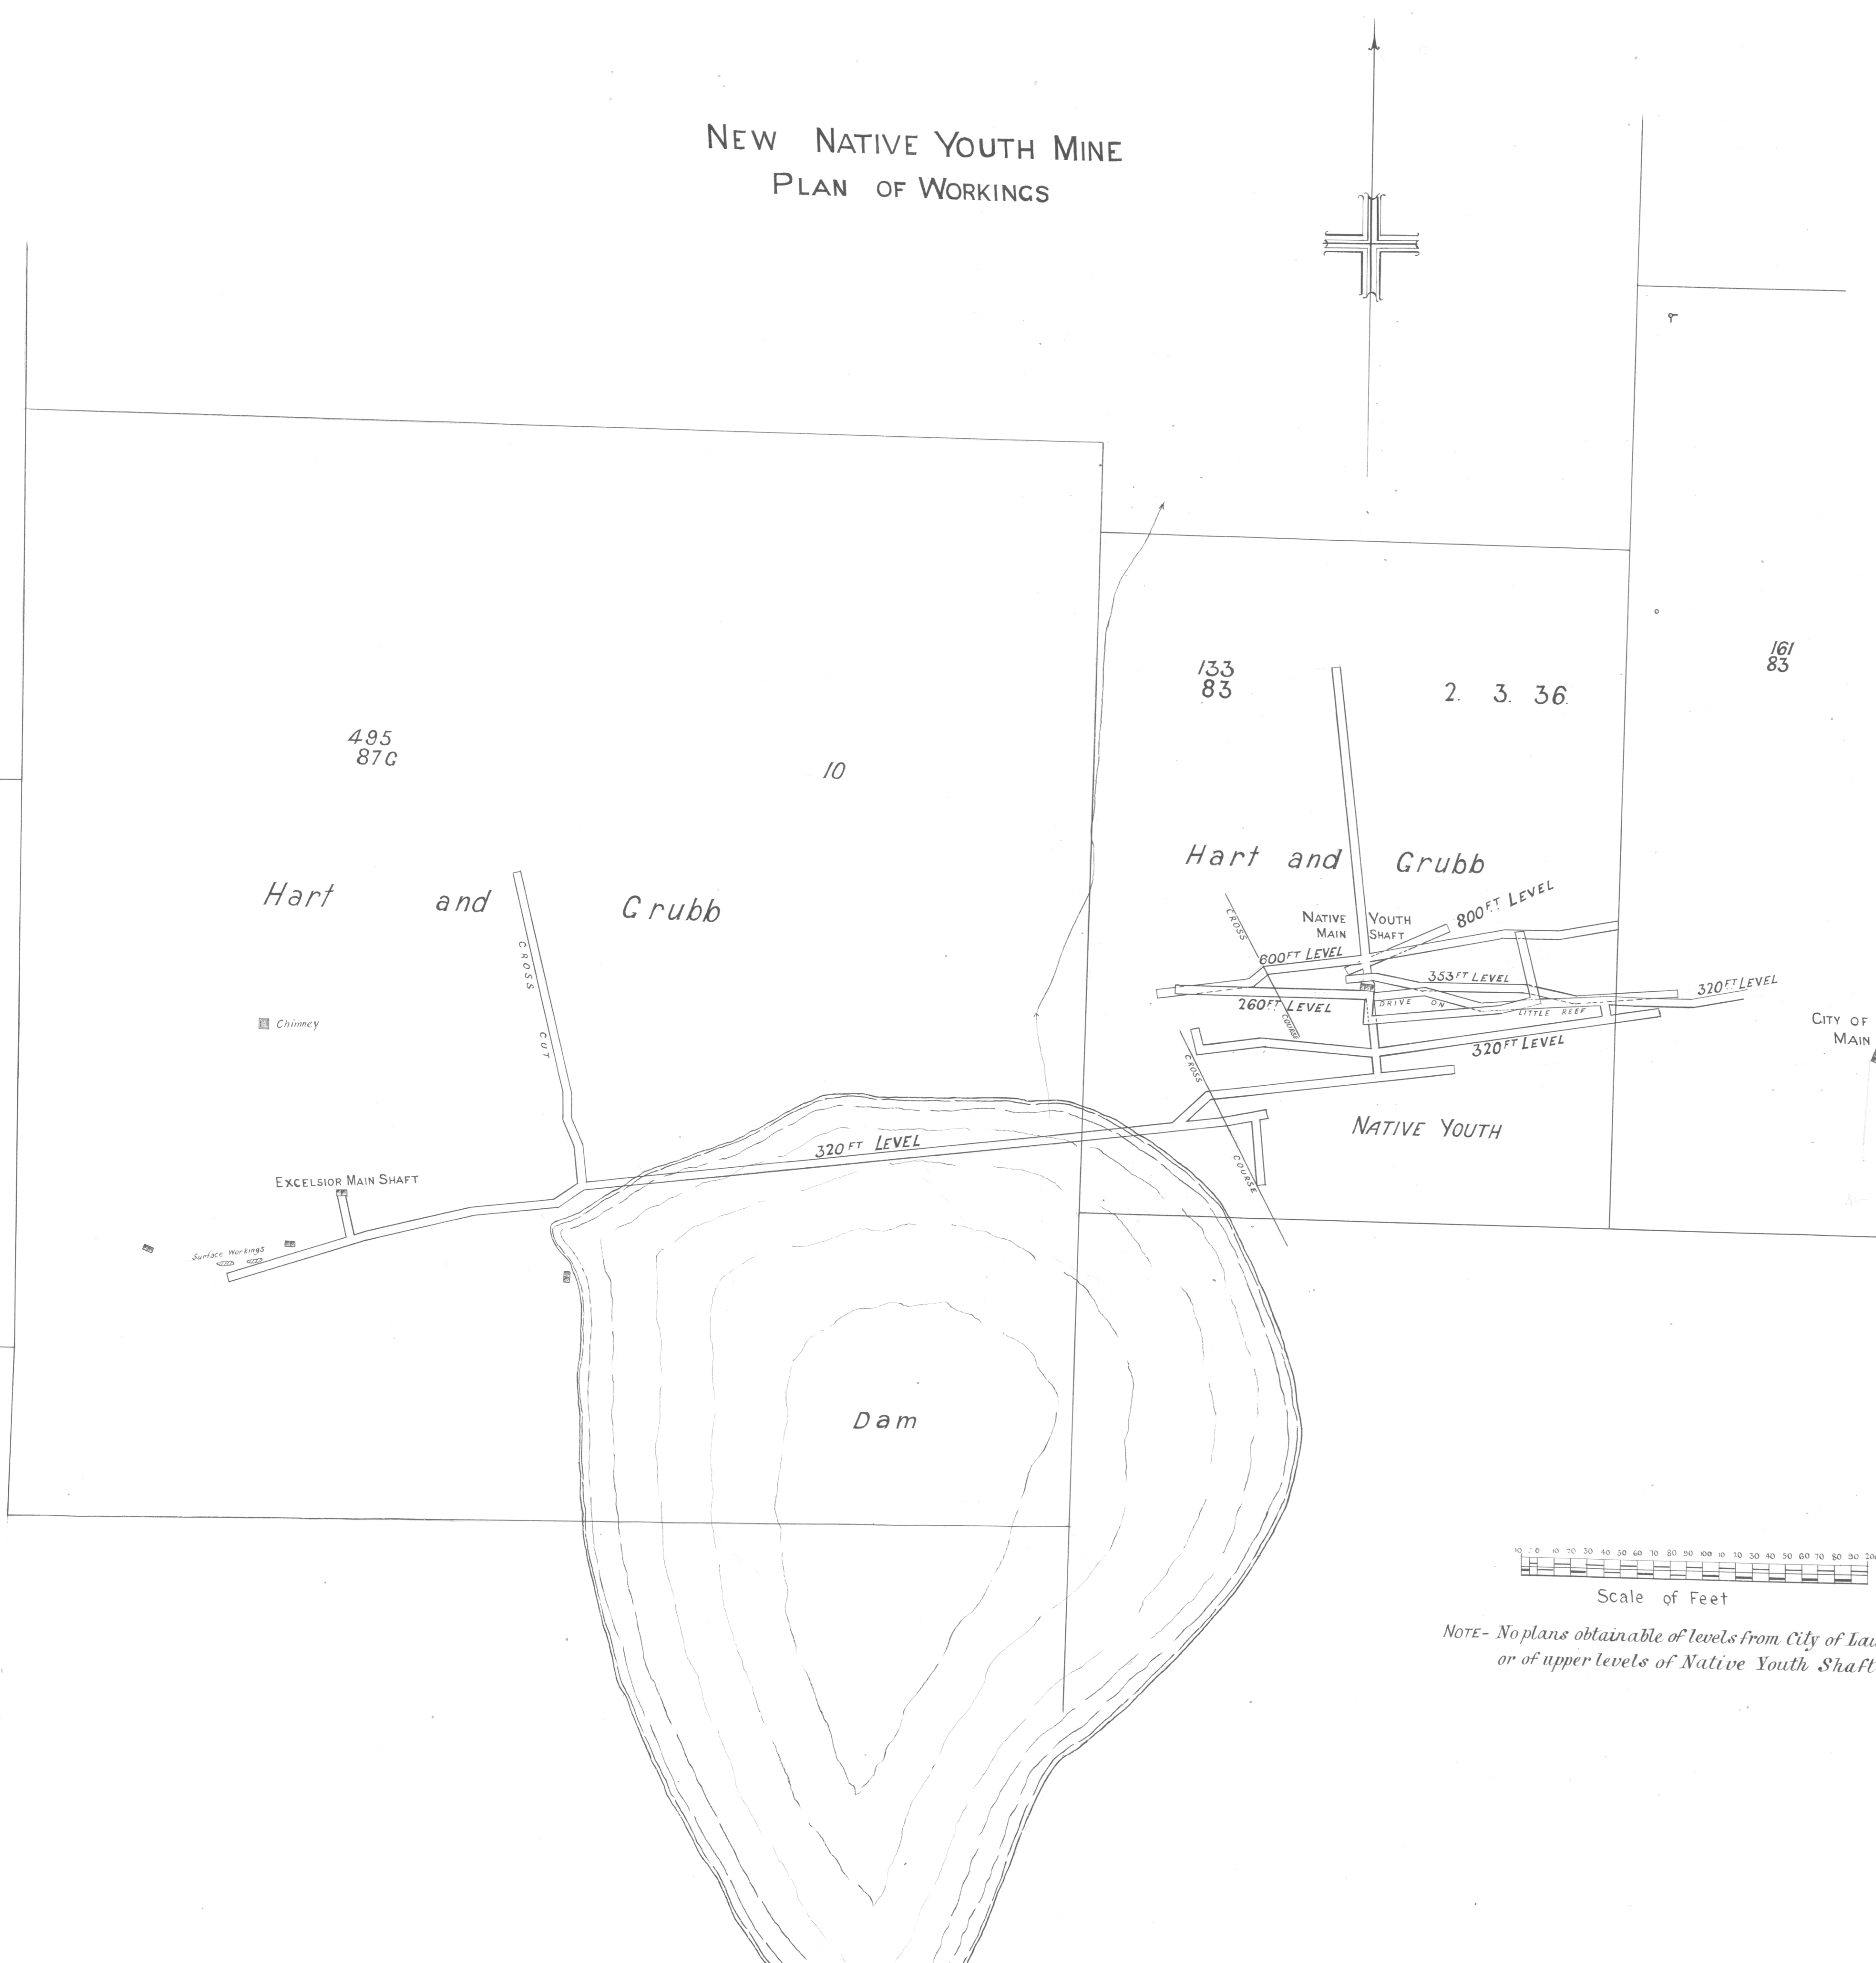

NEW NATIVE YOUTH MINE
PLAN OF WORKINGS

PLATE XII

CROSS SECTION
LOOKING EAST
NATIVE YOUTH
MAIN SHAFT

NOTE - No plans obtainable of levels from City of Launceston,
or of upper levels of Native Youth Shafts.

50m

1XA

28

1XA/30