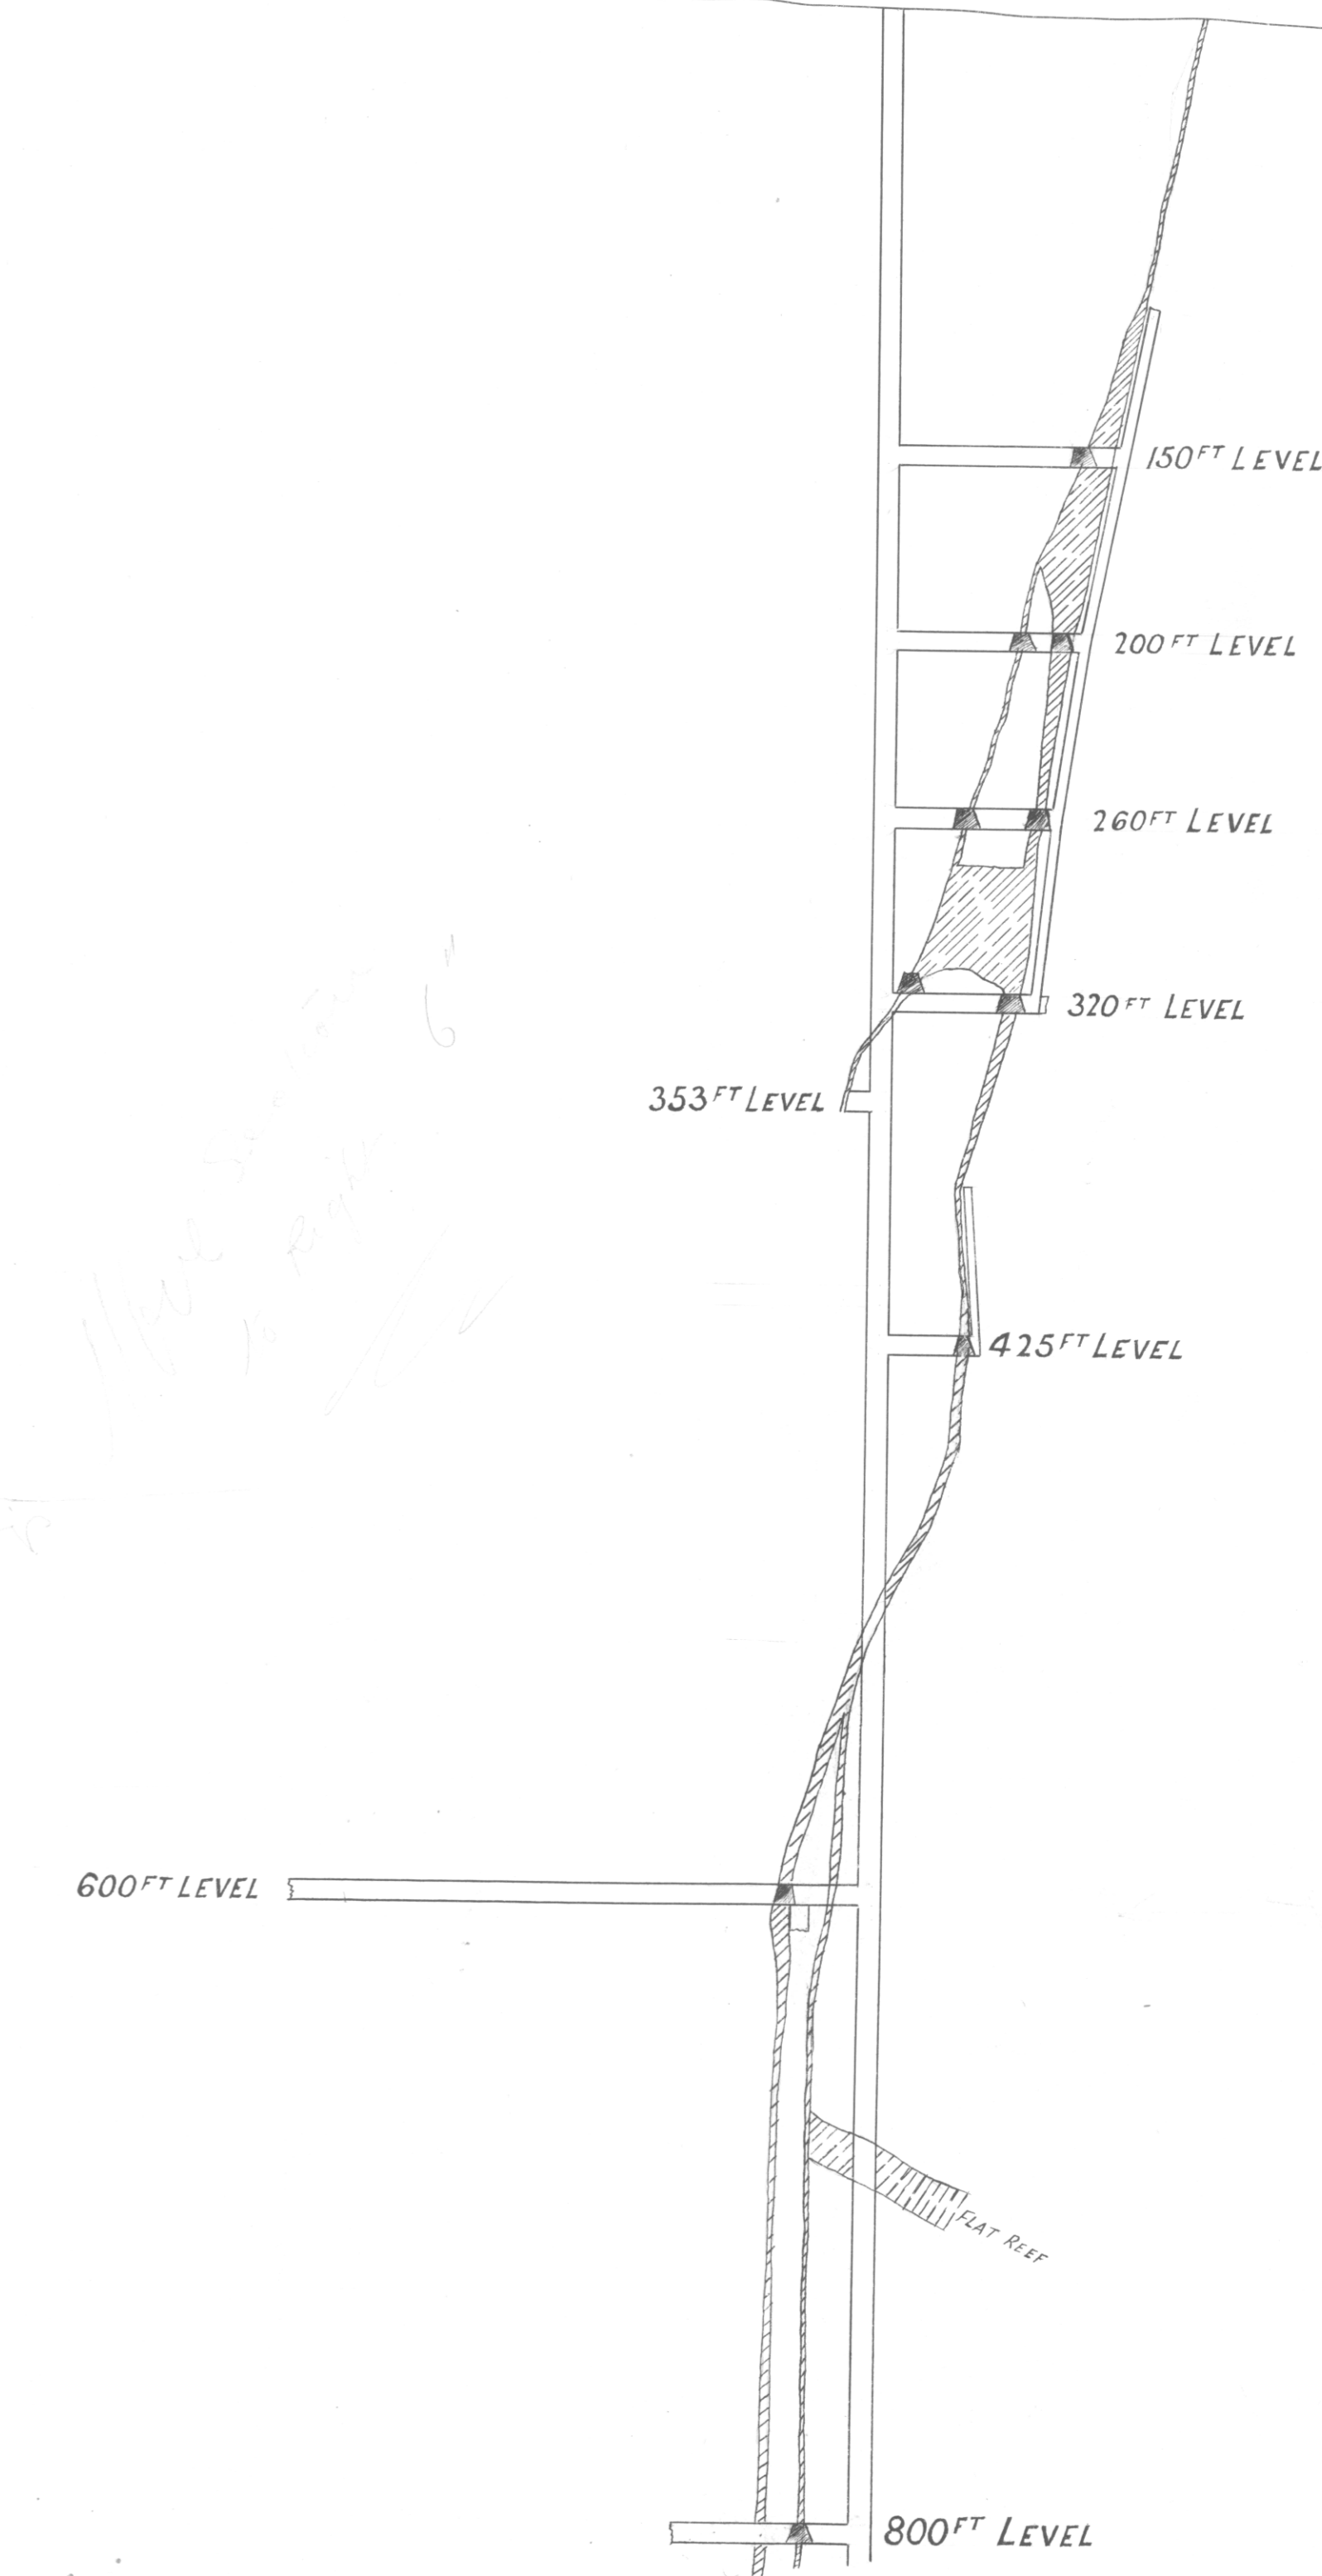

NEW NATIVE YOUTH MINE
PLAN OF WORKINGS

PLATE XII

CROSS SECTION
LOOKING EAST
NATIVE YOUTH
MAIN SHAFT

NOTE - No plans obtainable of levels from City of Launceston,
or of upper levels of Native Youth Shafts.

50m

1XA

28

1XA/30