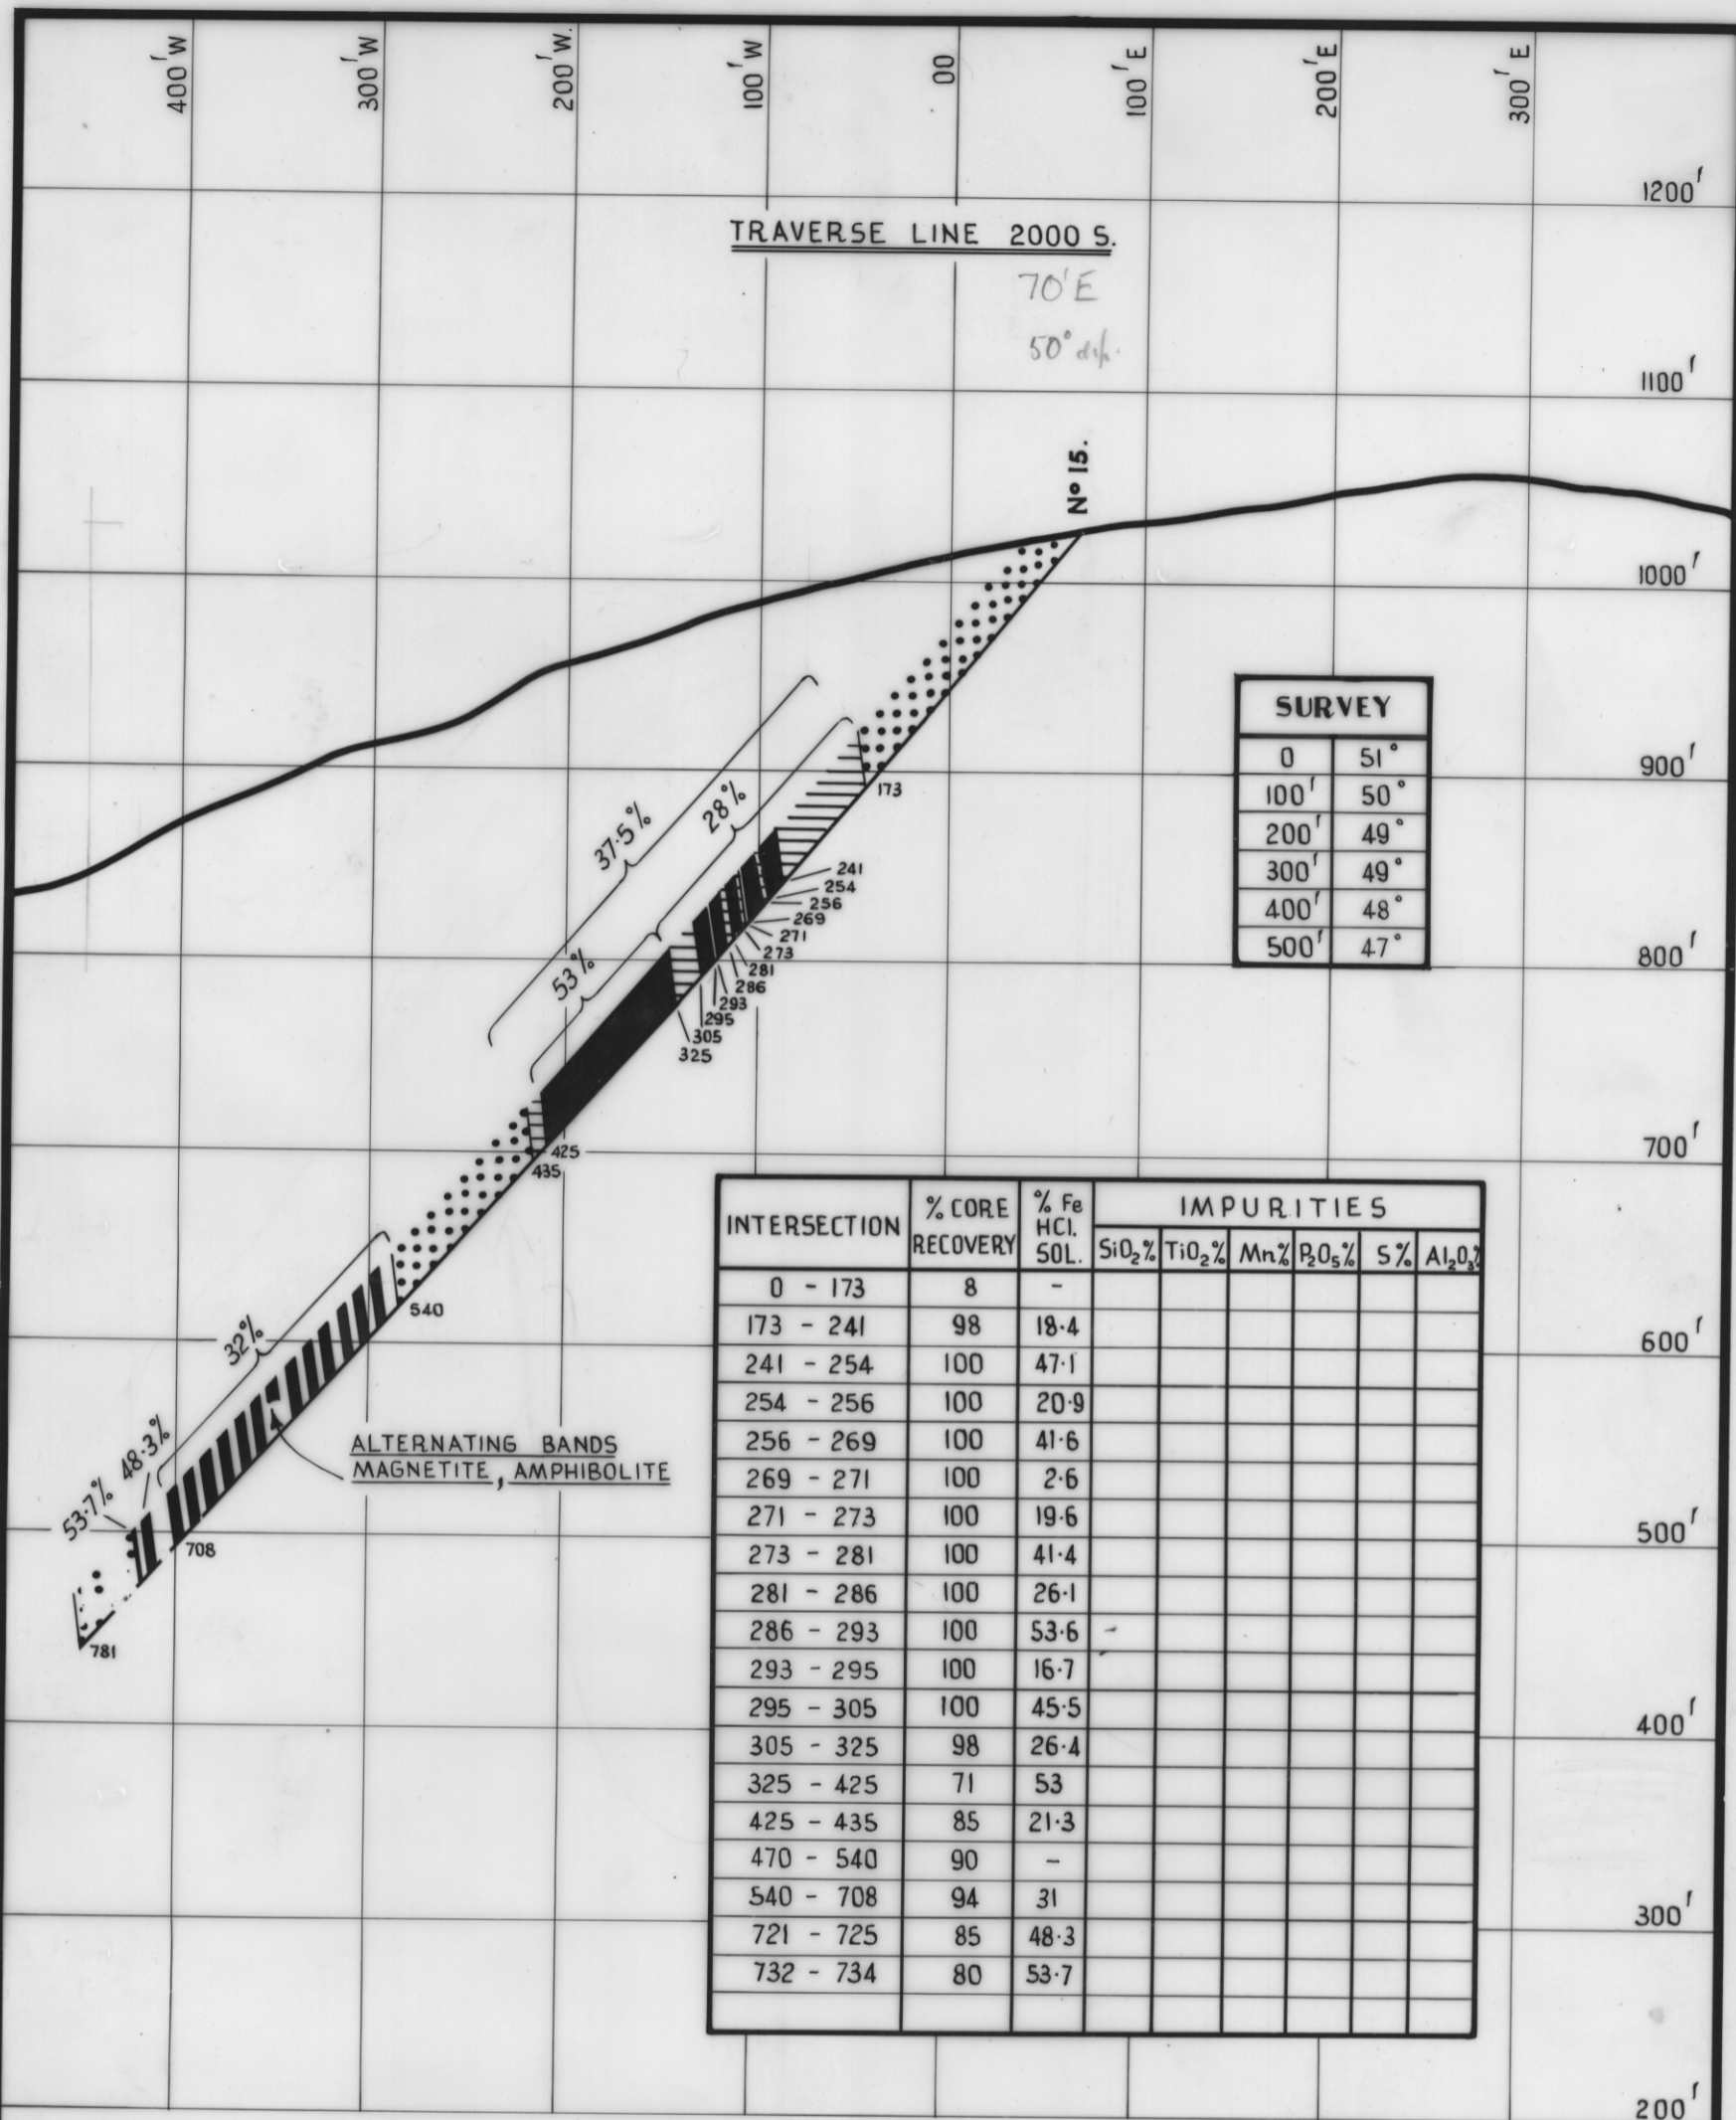

2008

83

- MEDIUM GRADE IRON ORE.
- LOW GRADE IRON ORE.
- BARREN COUNTRY ROCK.
- IRON ORE OUTCROP & SCREE.

**SAVAGE RIVER AREA
MAIN SOUTH IRON DEPOSIT
DDH. 15**