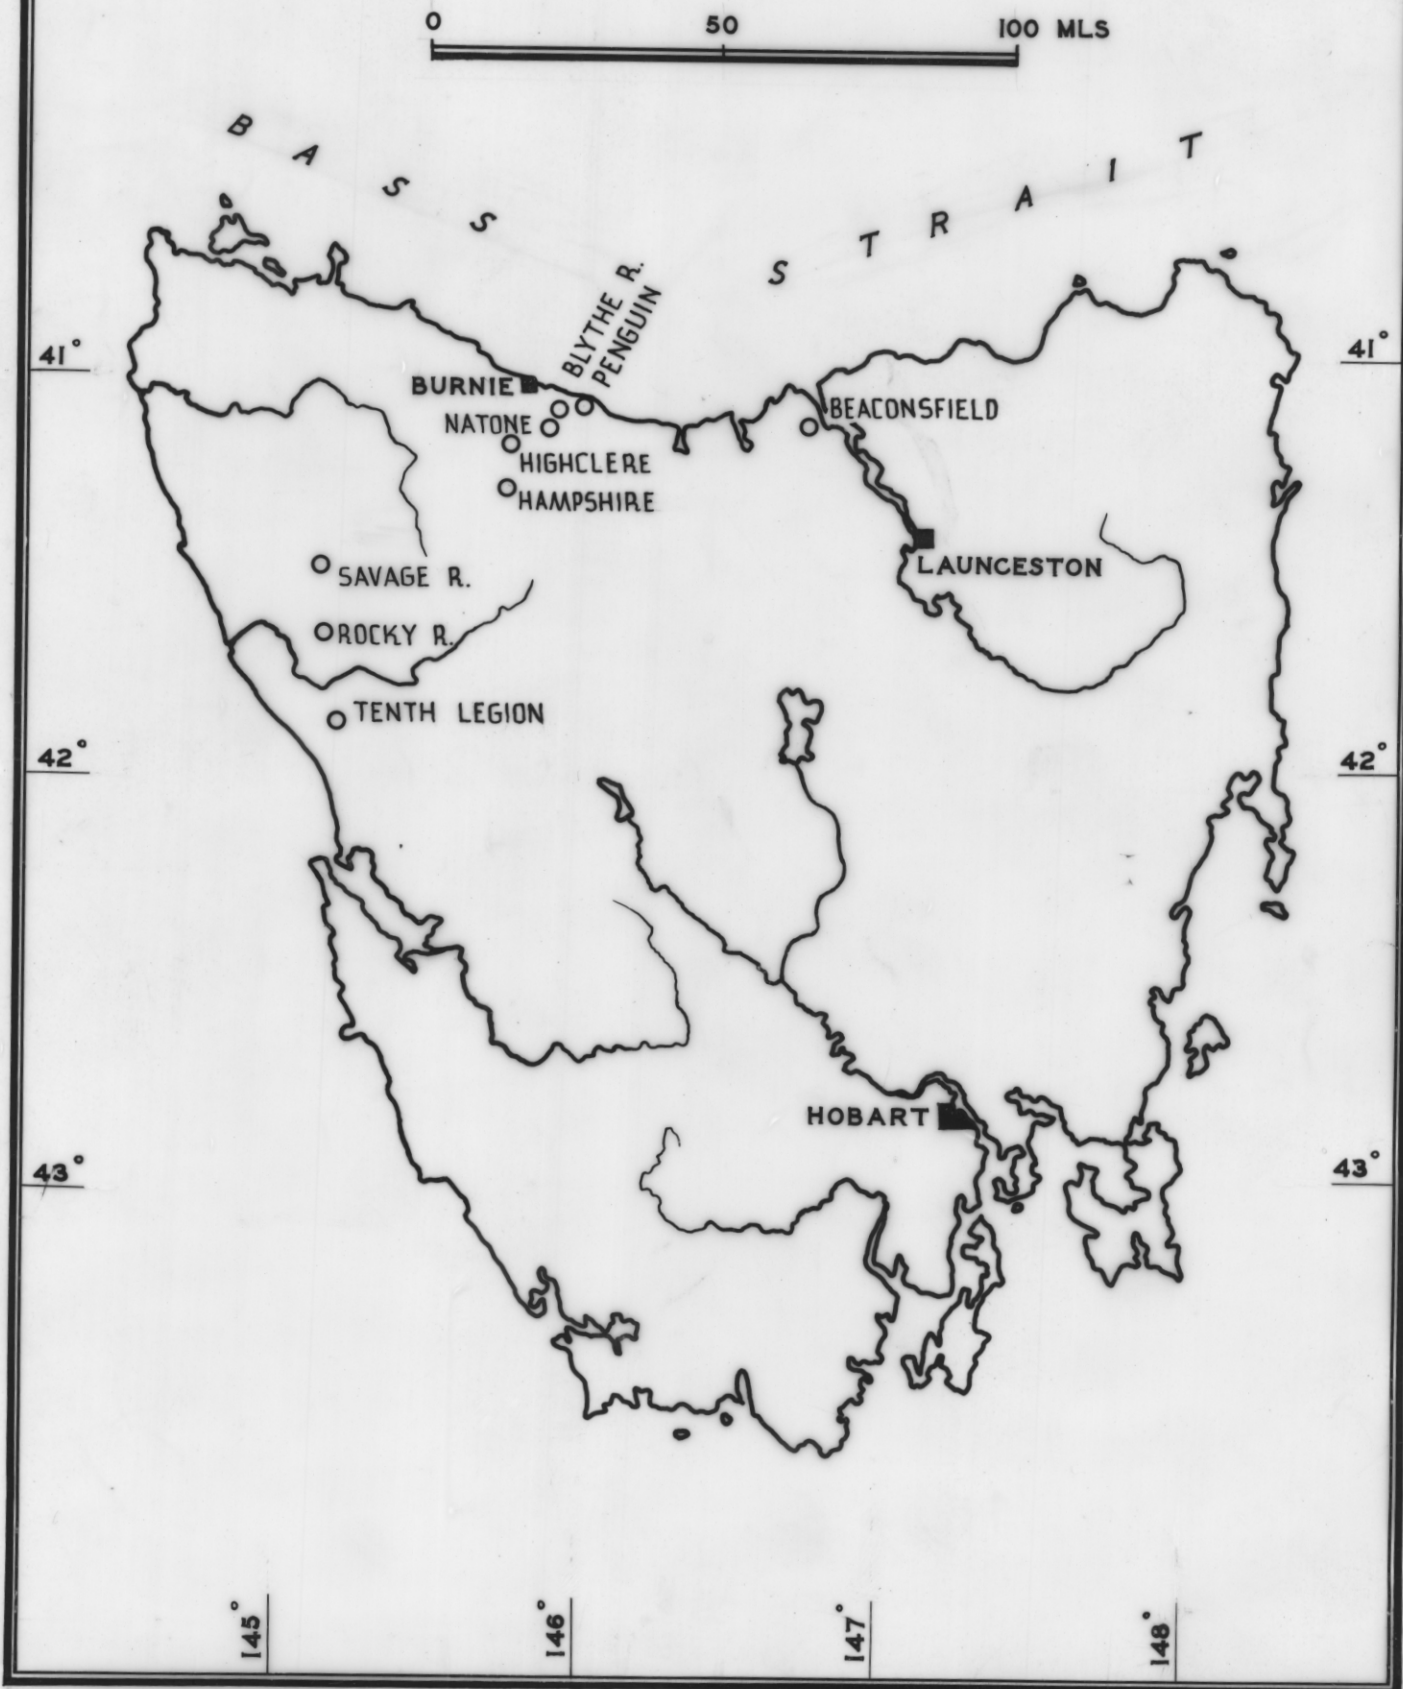

TASMANIA IRON ORE DEPOSITS

84

2010

2010-REG