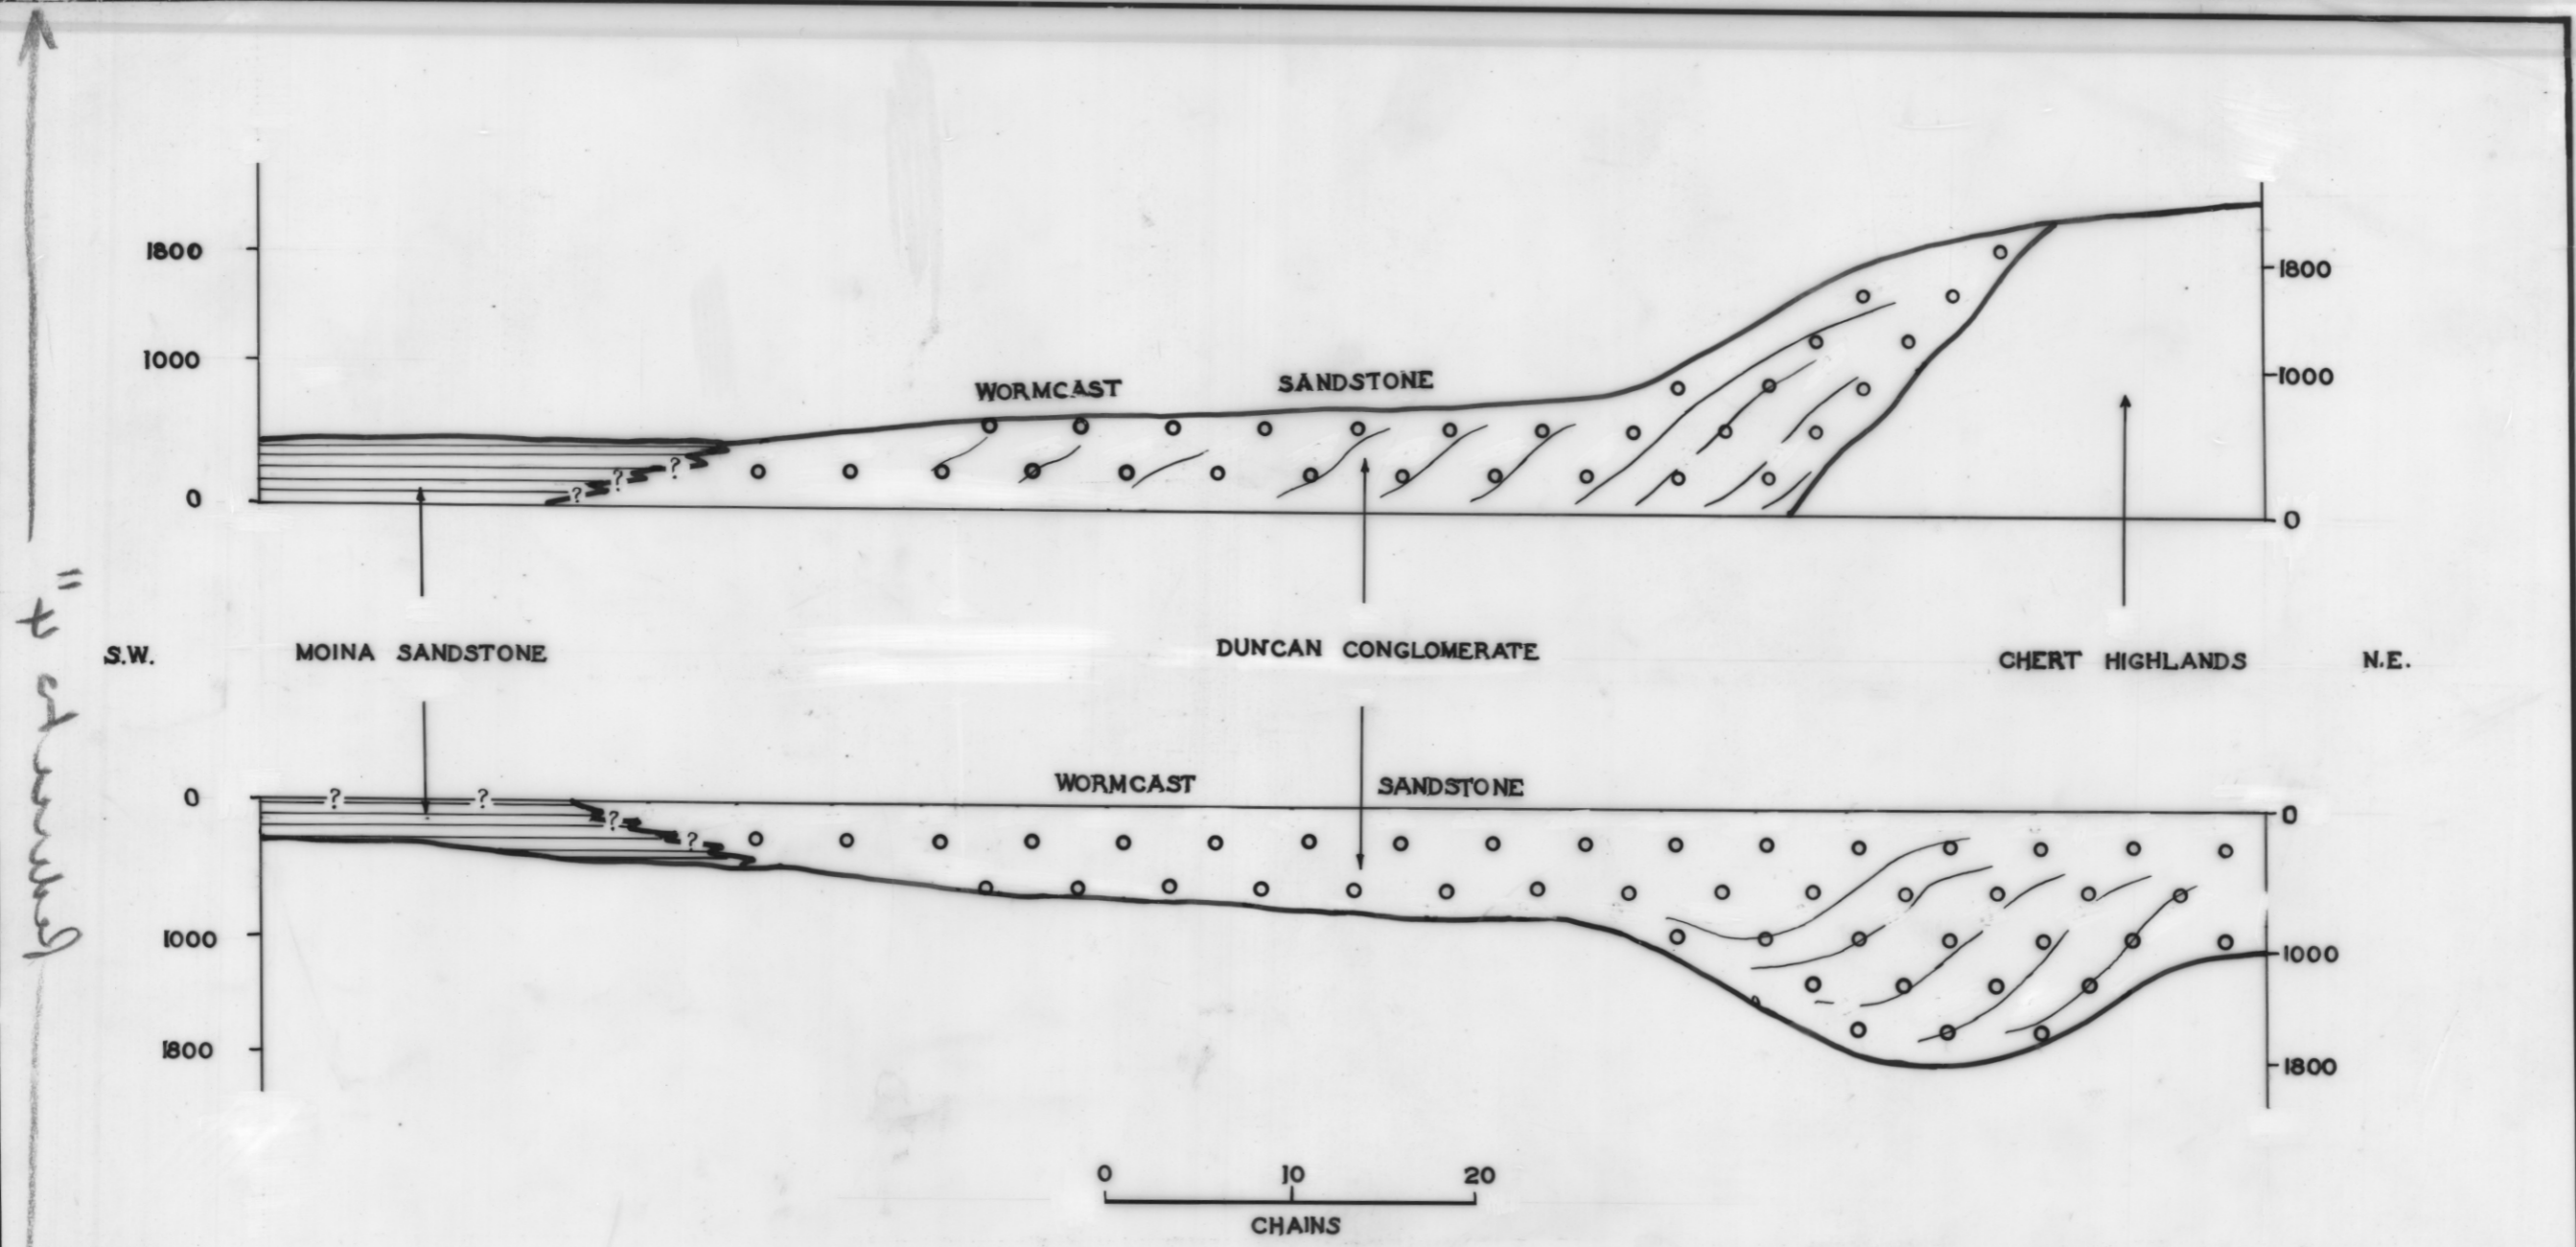

2016

90

5 cm

200 ft

DEPT OF MINES  
HOBART.

ALTERNATIVE RELATIONS WITHIN DIAL GROUP

K. L. BURNS  
GEOLOGIST  
MAY 1962

2016 - 29