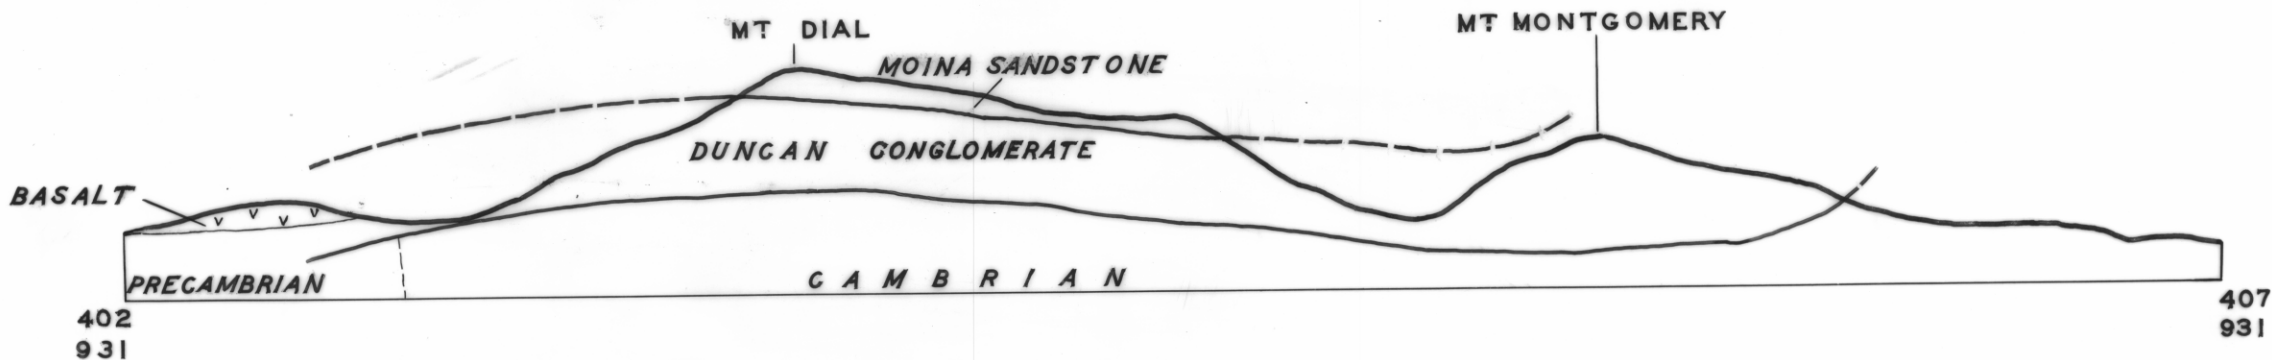

5 cm

WEST

EAST

K.L. BURNS
GEOLOGIST
1962

PROFILES OF MT DIAL