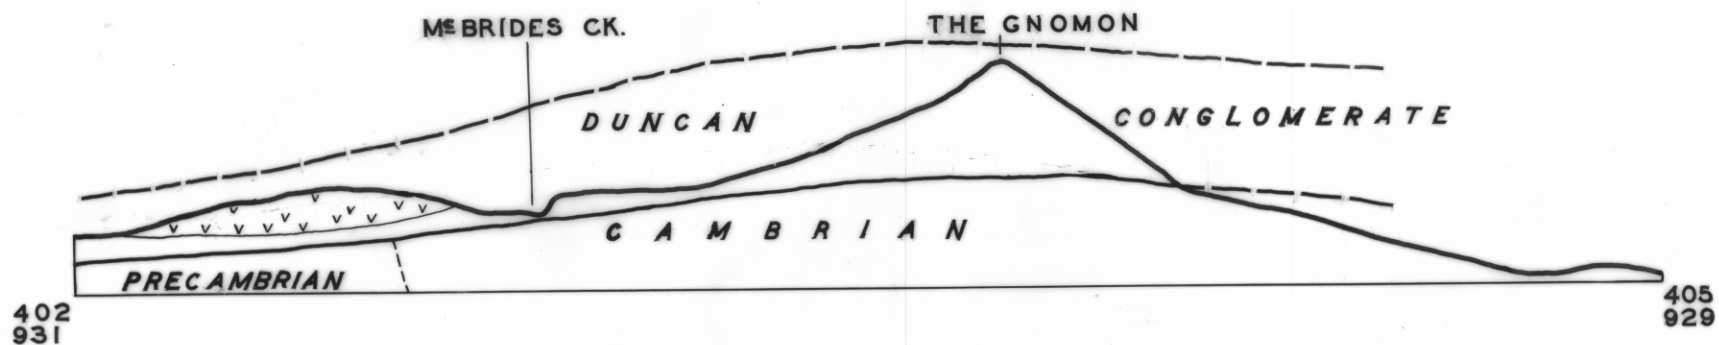

5 cm

WEST

EAST

K.L. BURNS
GEOLOGIST
1962

PROFILES OF MT DIAL