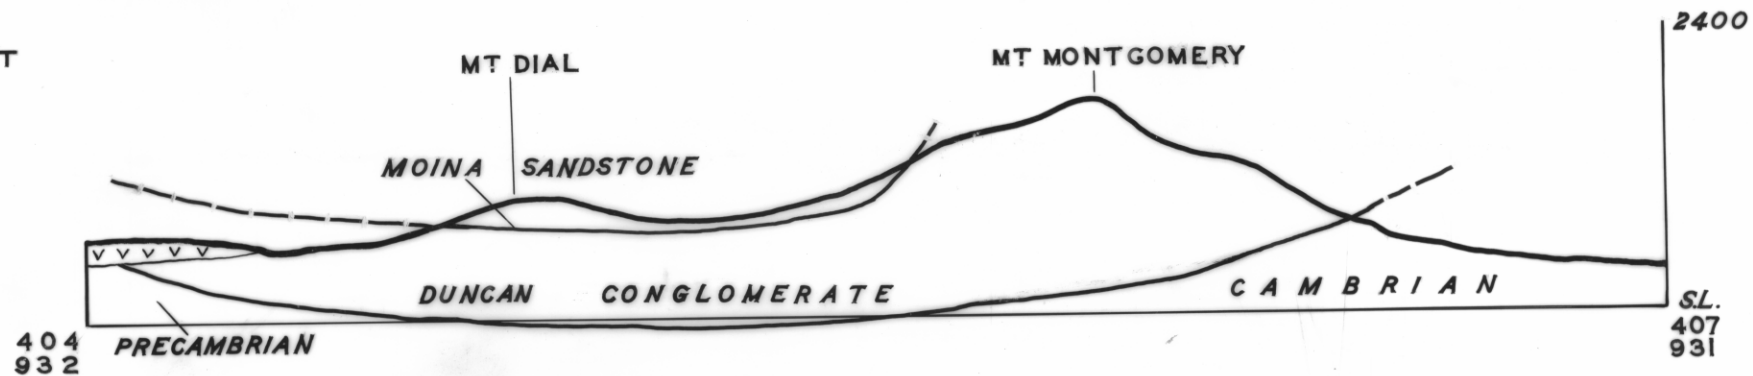

5 cm

WEST

EAST

K.L. BURNS
GEOLOGIST
1962

PROFILES OF MT DIAL