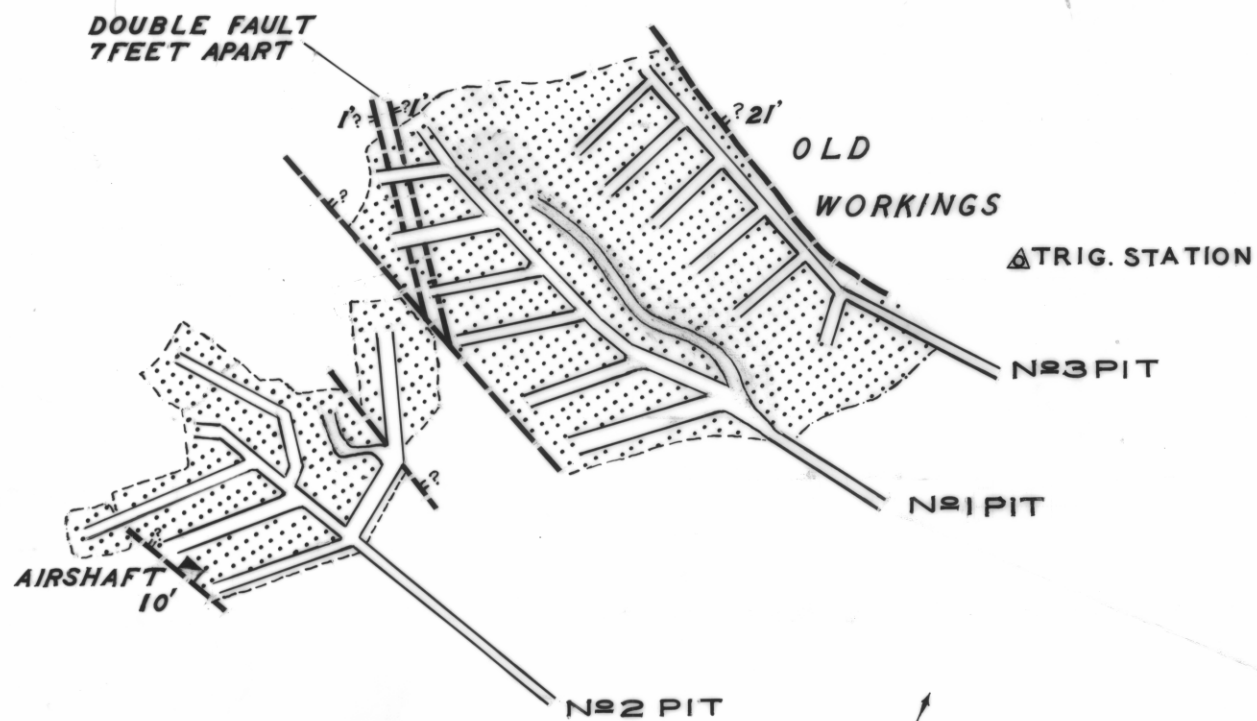

# SOUTHERN STAR COAL MINE TARLETON

 WORKED AREA

MAG

171 P  
M 40 AC.

CORNER PEG

H. A. VAUDEAU  
AUGUST 1933  
MARCH 1935

500 ft