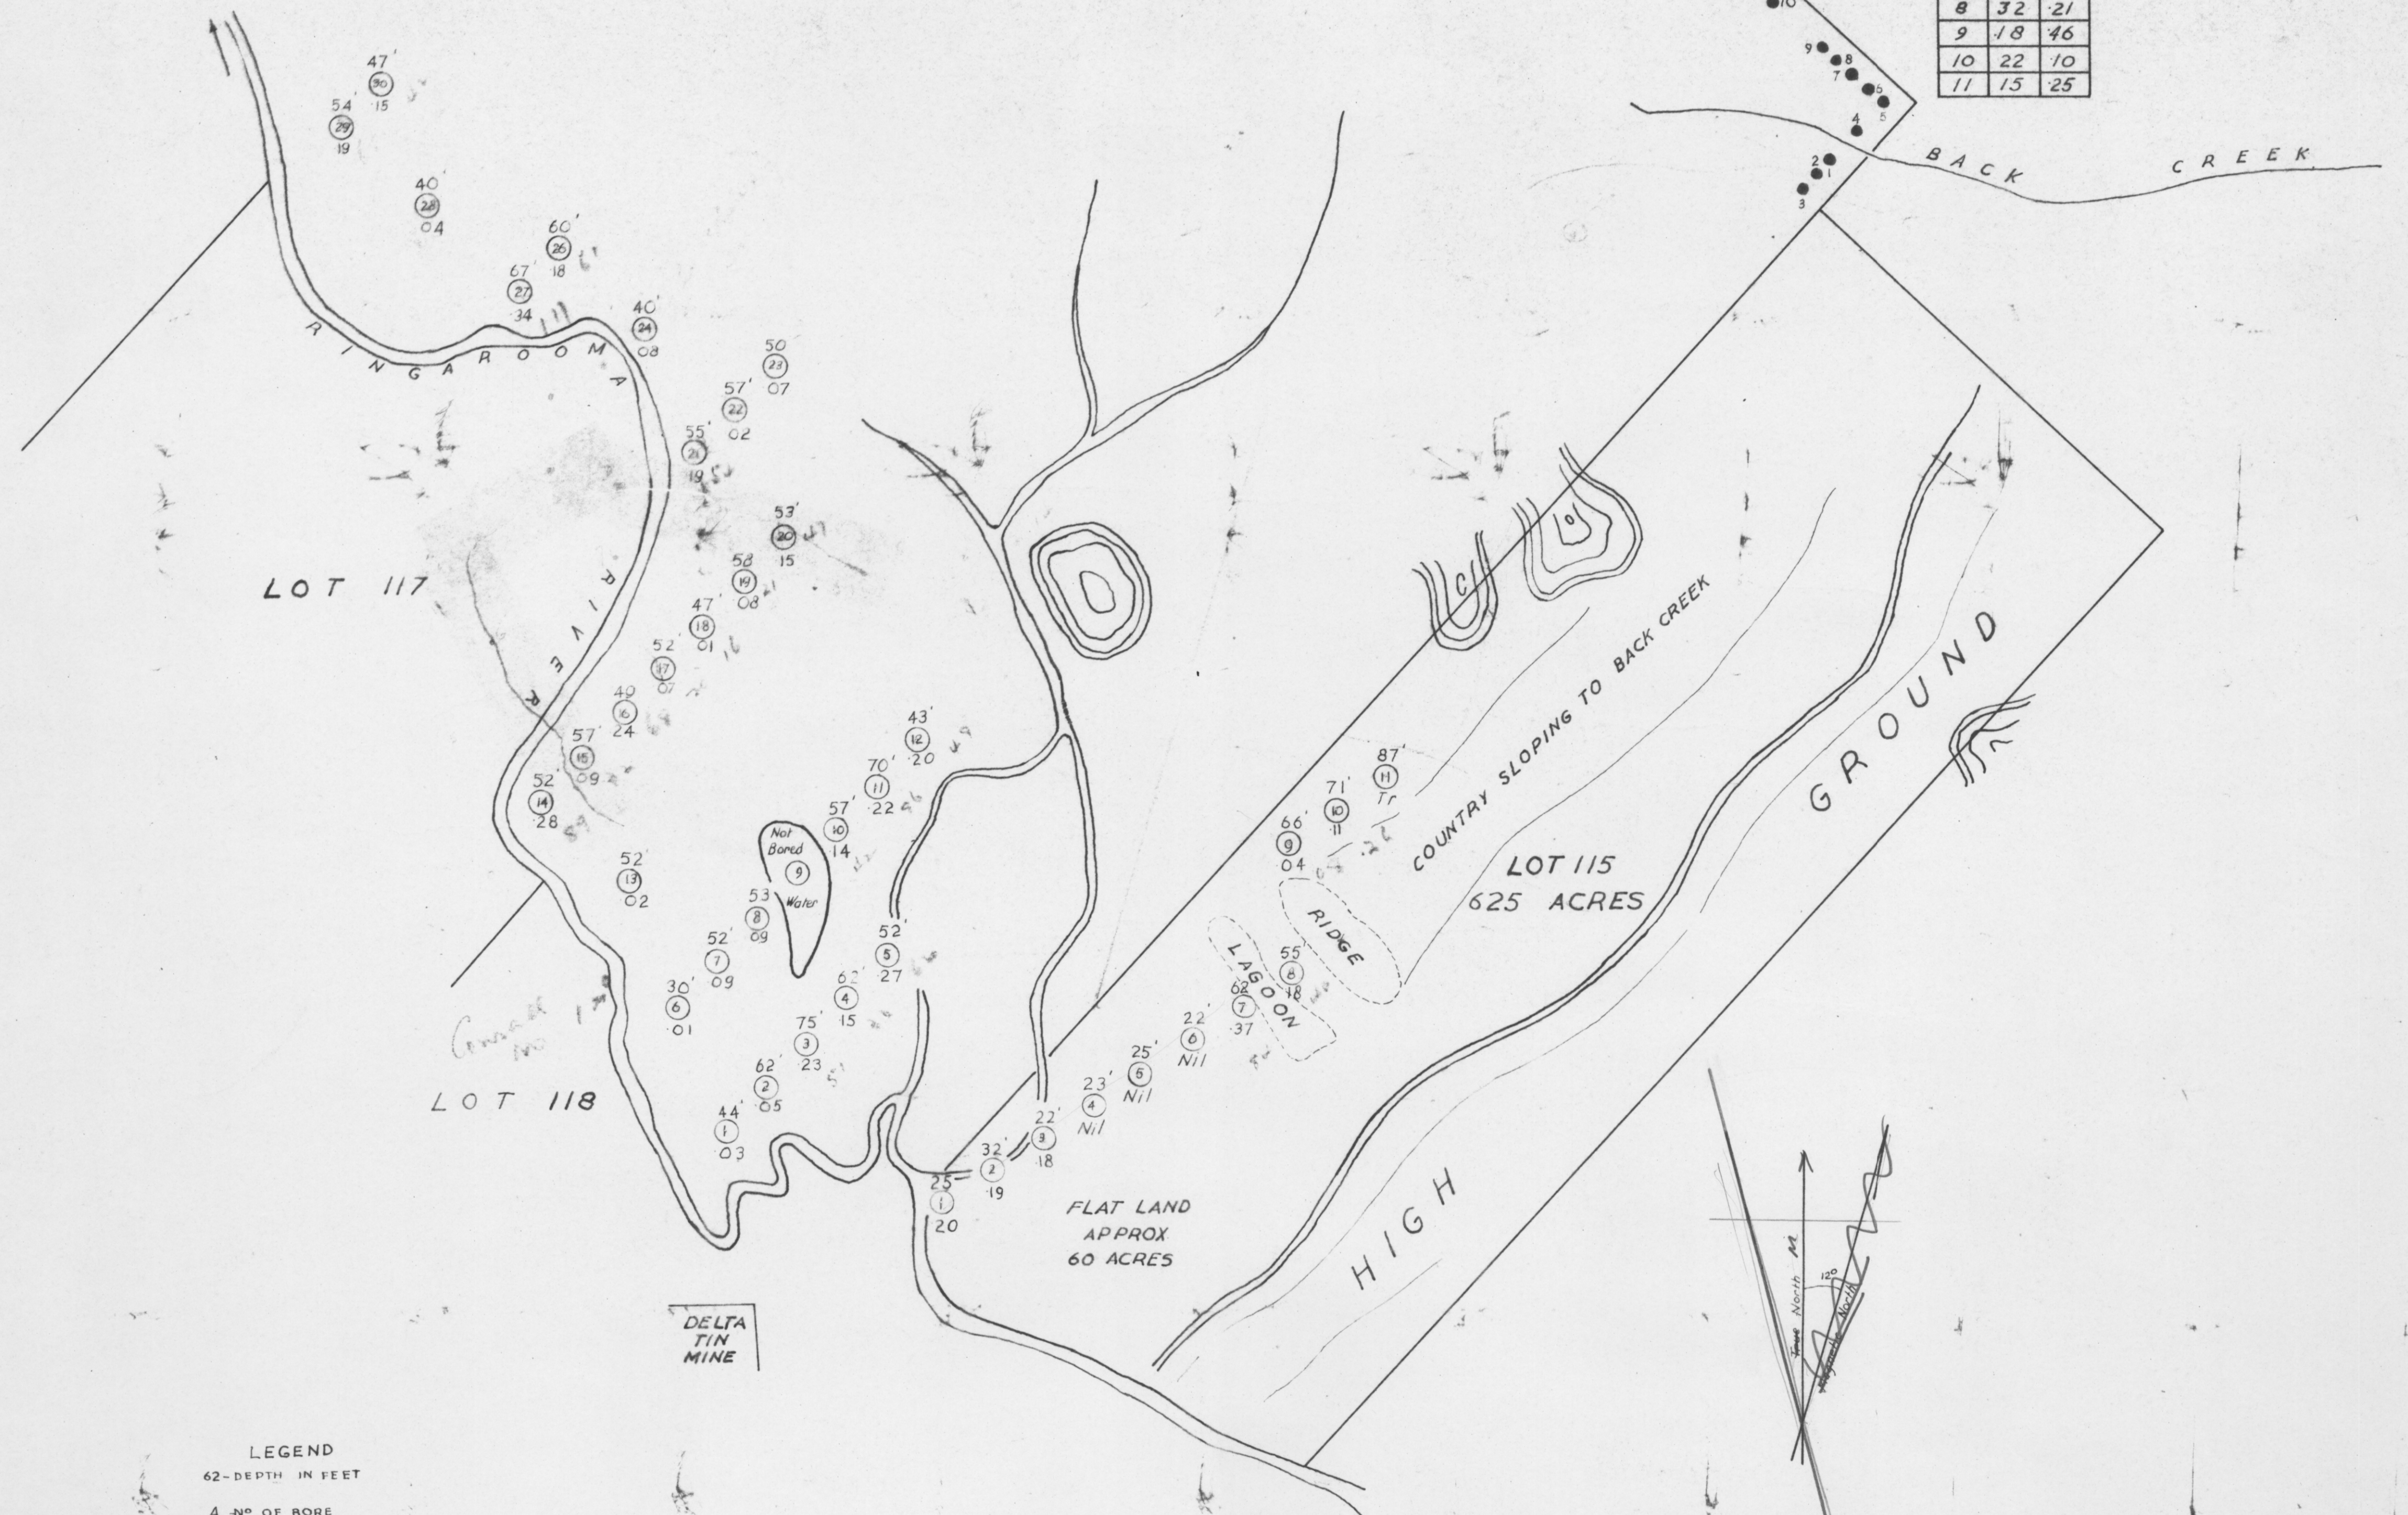

5 cm

FOSTER'S MARSH  
2560 ACRES

No	Feet	Value
1	17	Tr
2	25	"
3	70	12
4	23	Nil
5	23	"
6	29	"
7	25	Tr
8	32	21
9	18	46
10	22	10
11	15	25

LEGEND  
 62'-DEPTH IN FEET  
 4 - NO OF BORE  
 15-POUND OF TIN ORE  
 PER CUBIC YARD  
 AT GRADE OF 72%  
 PURE TIN

(AUSTRAL MALAY)  
 BOOBYALLA N.E. TASMANIA  
**BORING PLAN**  
**FOSTER'S MARSH**

SCALE 1"=10CHAINS