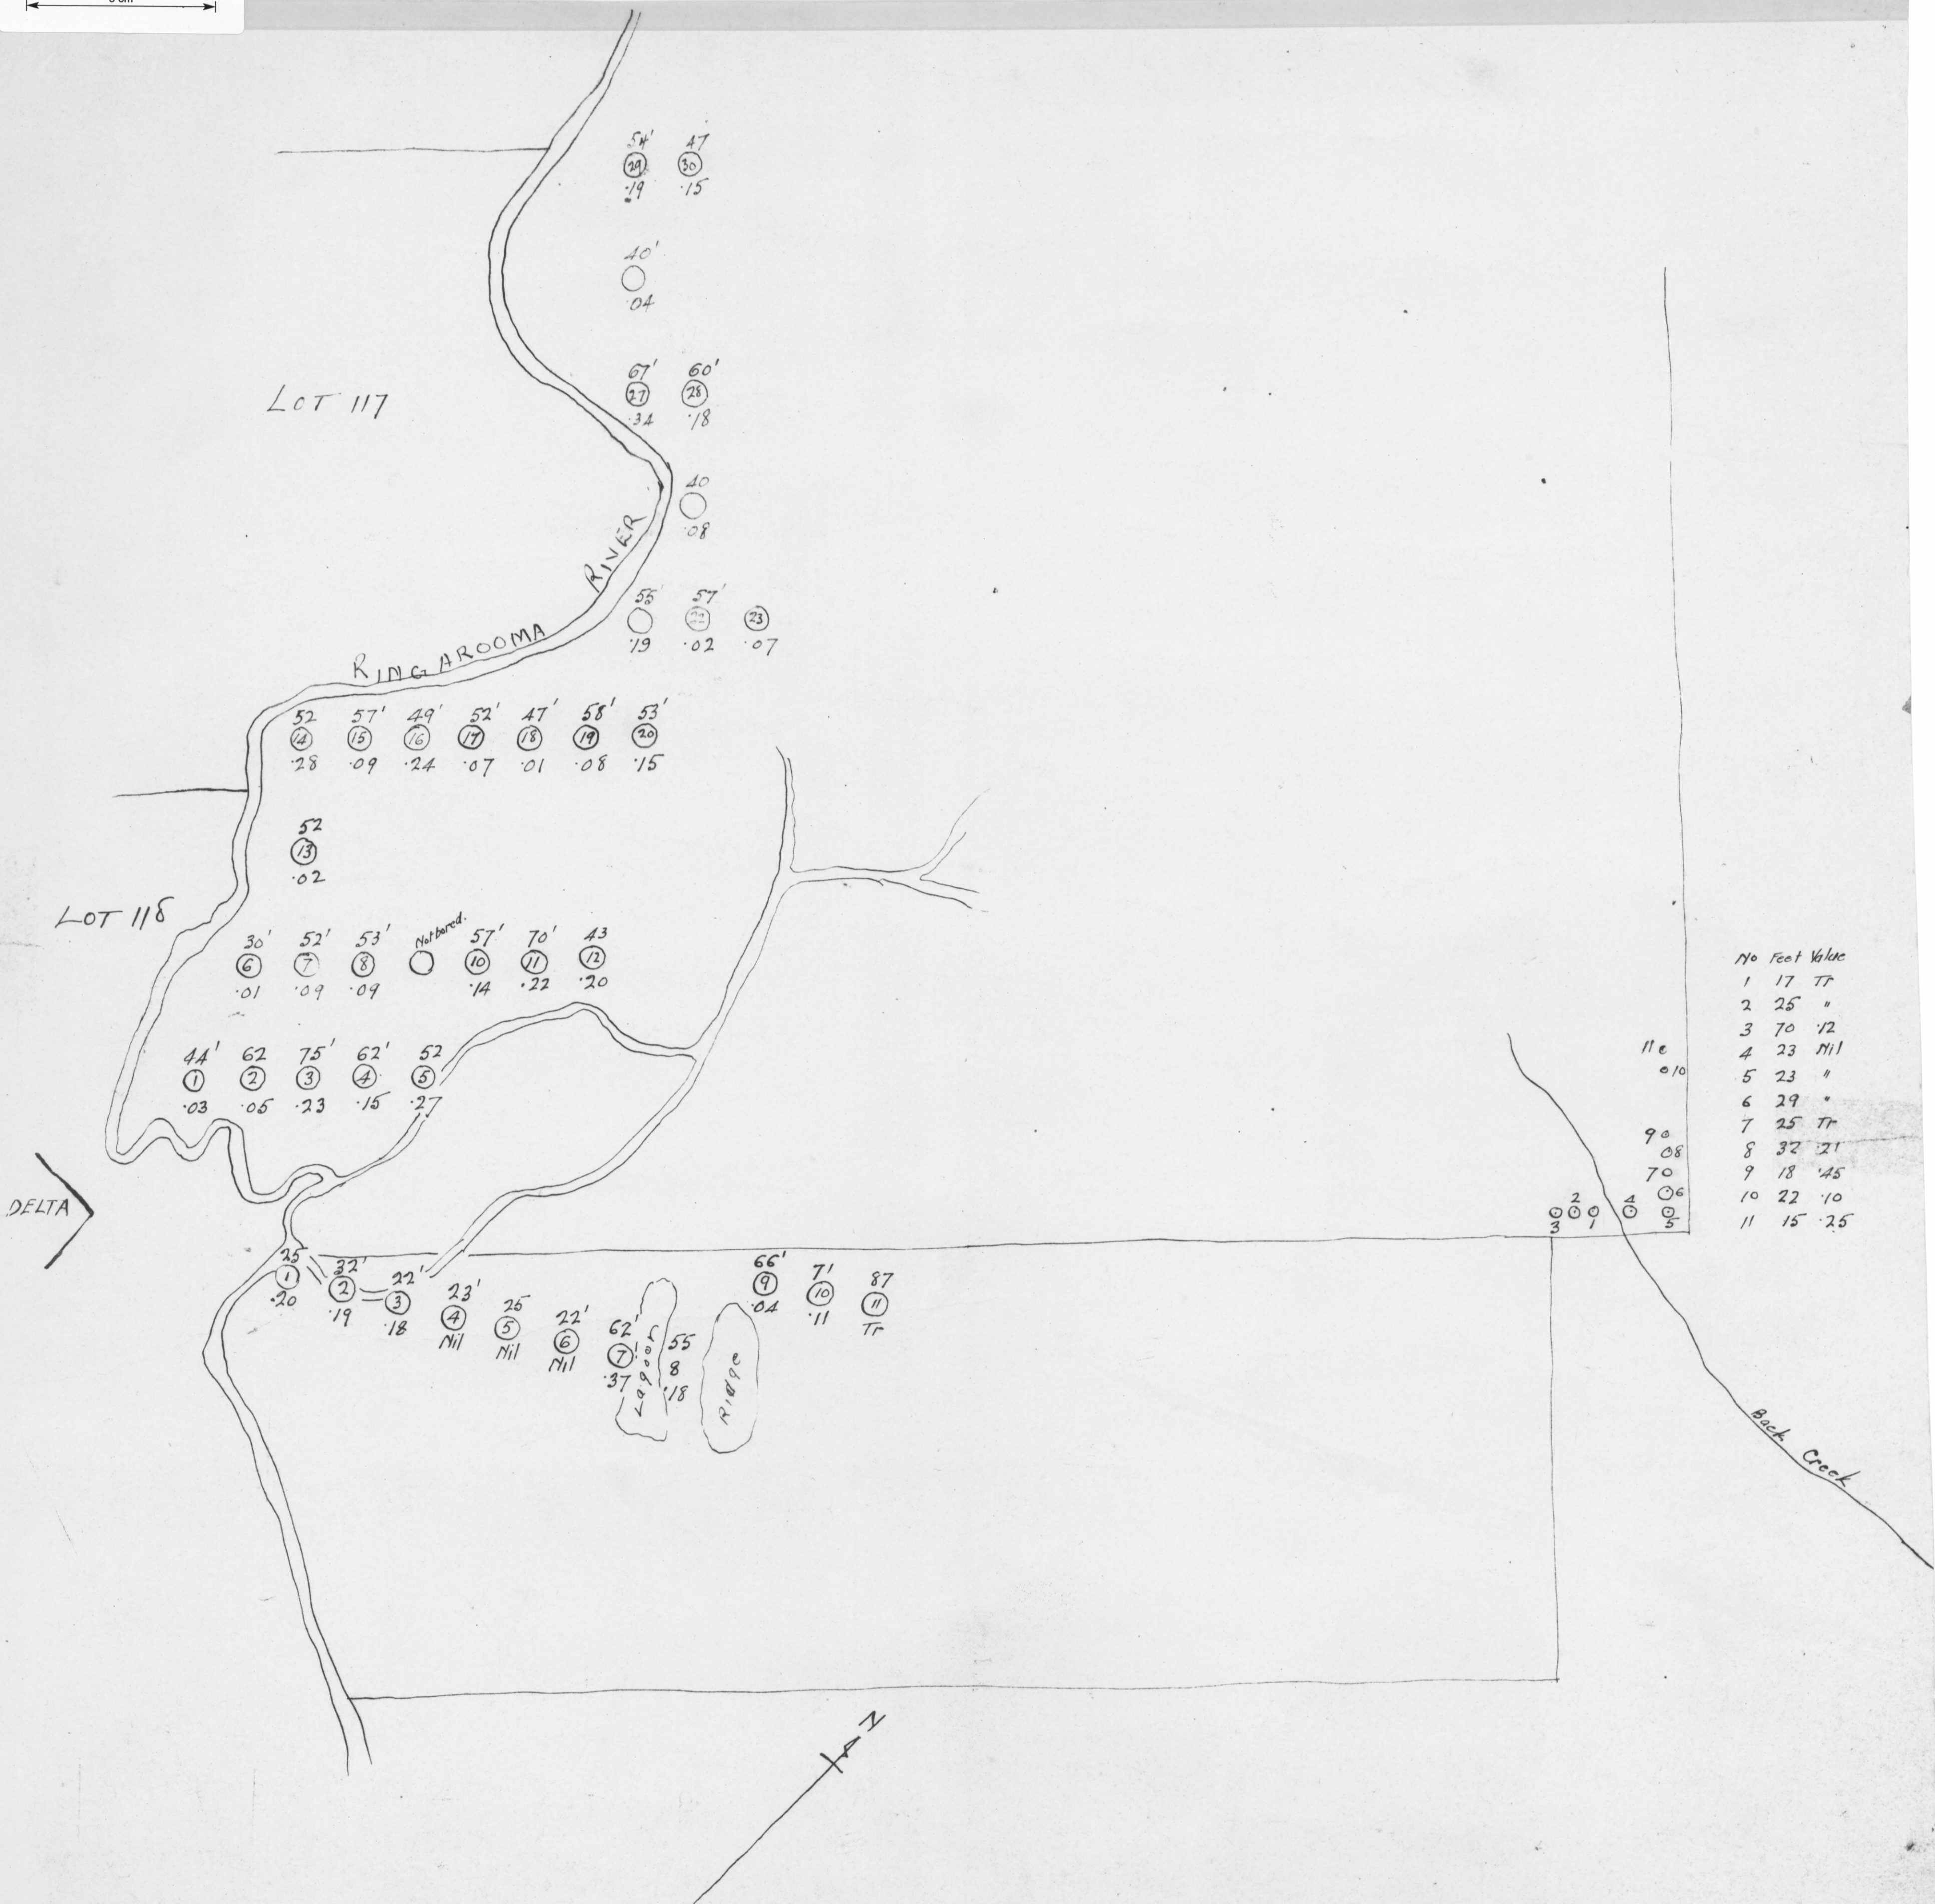

5 cm

No	Feet	Value
1	17	Tr
2	25	"
3	70	12
4	23	Nil
5	23	"
6	29	"
7	25	Tr
8	32	21
9	18	45
10	22	10
11	15	25

BORING PLAN OF FOSTER'S MARSH

BOOBYALLA

10fts / 1 inch

2061-24