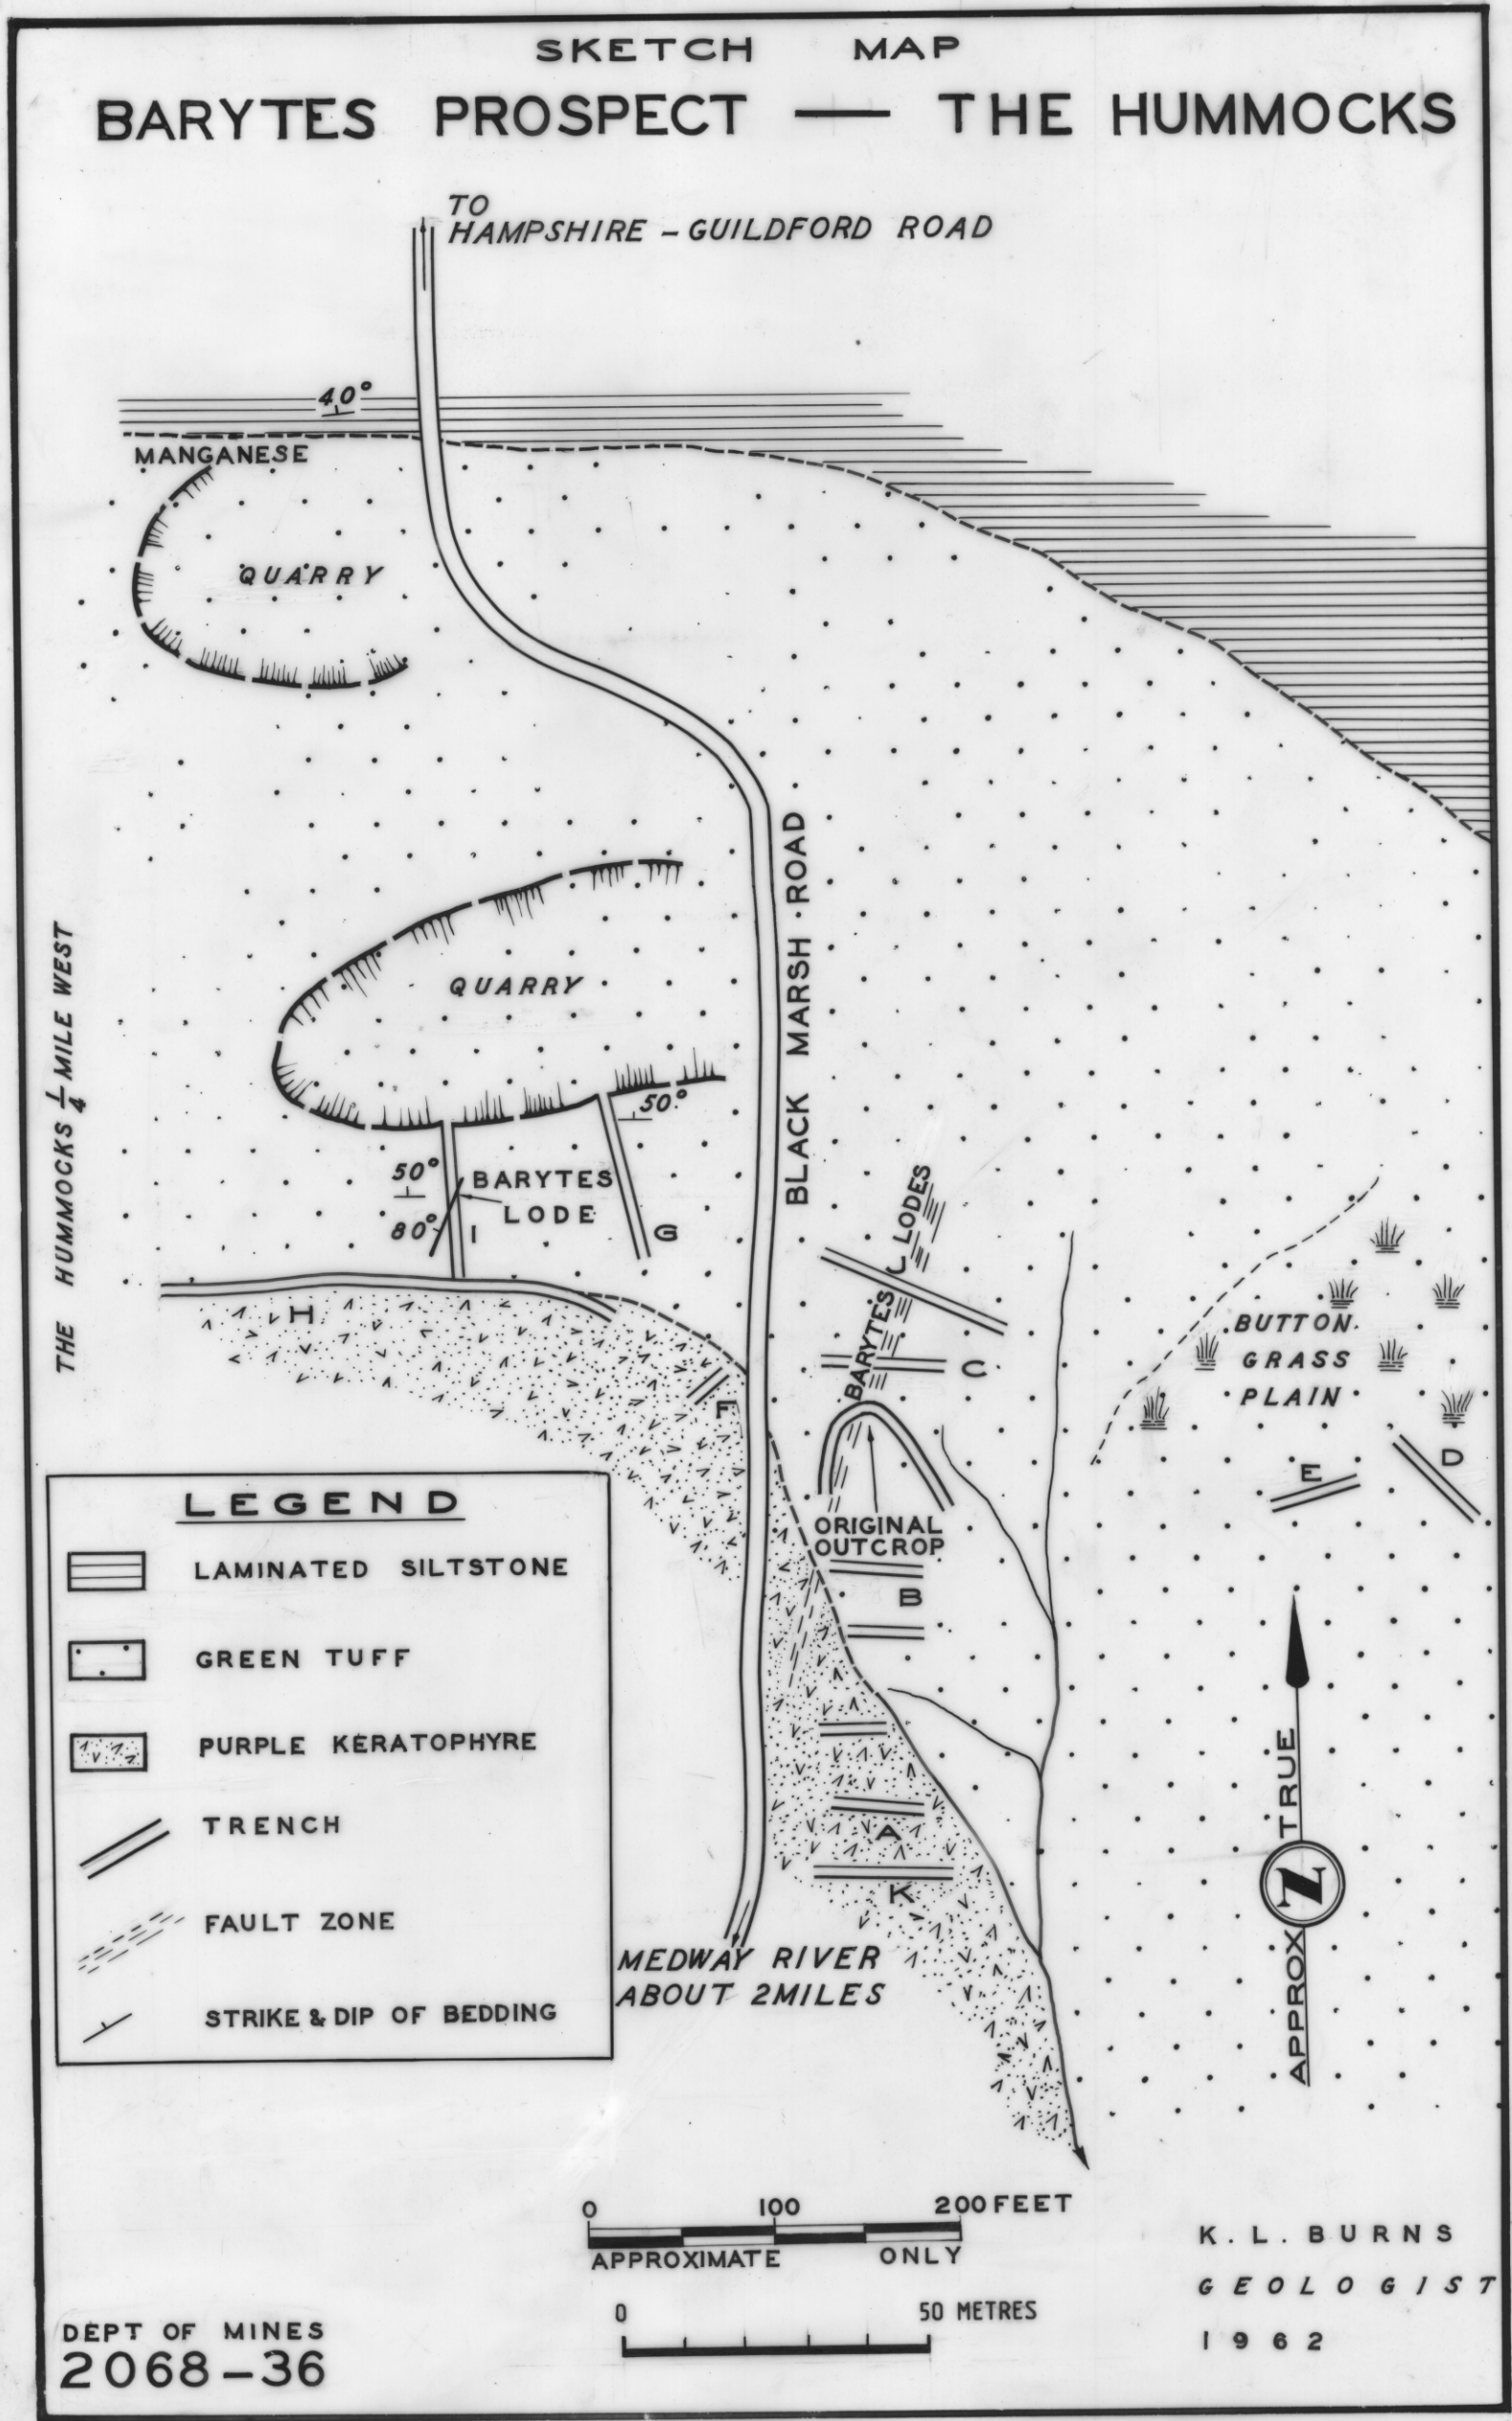

5 cm

SKETCH MAP BARYTES PROSPECT — THE HUMMOCKS

LEGEND

- LAMINATED SILTSTONE
- GREEN TUFF
- PURPLE KERATOPHYRE
- TRENCH
- FAULT ZONE
- STRIKE & DIP OF BEDDING

0 100 200 FEET
 APPROXIMATE ONLY

0 50 METRES

DEPT OF MINES
 2068-36

K. L. BURNS
 GEOLOGIST
 1962

Reduce to 100 mm