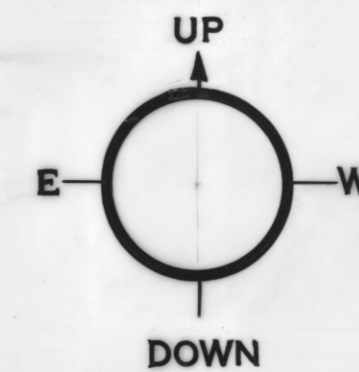

5 cm

HALLETTS QUARRY EUGENANA

LOOKING SOUTH

50±

-  BRECCIA WITH EXOTIC MATRIX.
-  BEDDED SANDSTONE MUDSTONE & BEDDED ROCKS
-  BRECCIA WITH TERRA ROSSA MATRIX
-  ORIENTATED BRECCIA
-  TABBERABBERAN OROGENY
-  ORDOVICIAN GORDON LIMESTONE BEDROCK
-  SOIL & TALUS
-  STRUCTURE OBSCURED