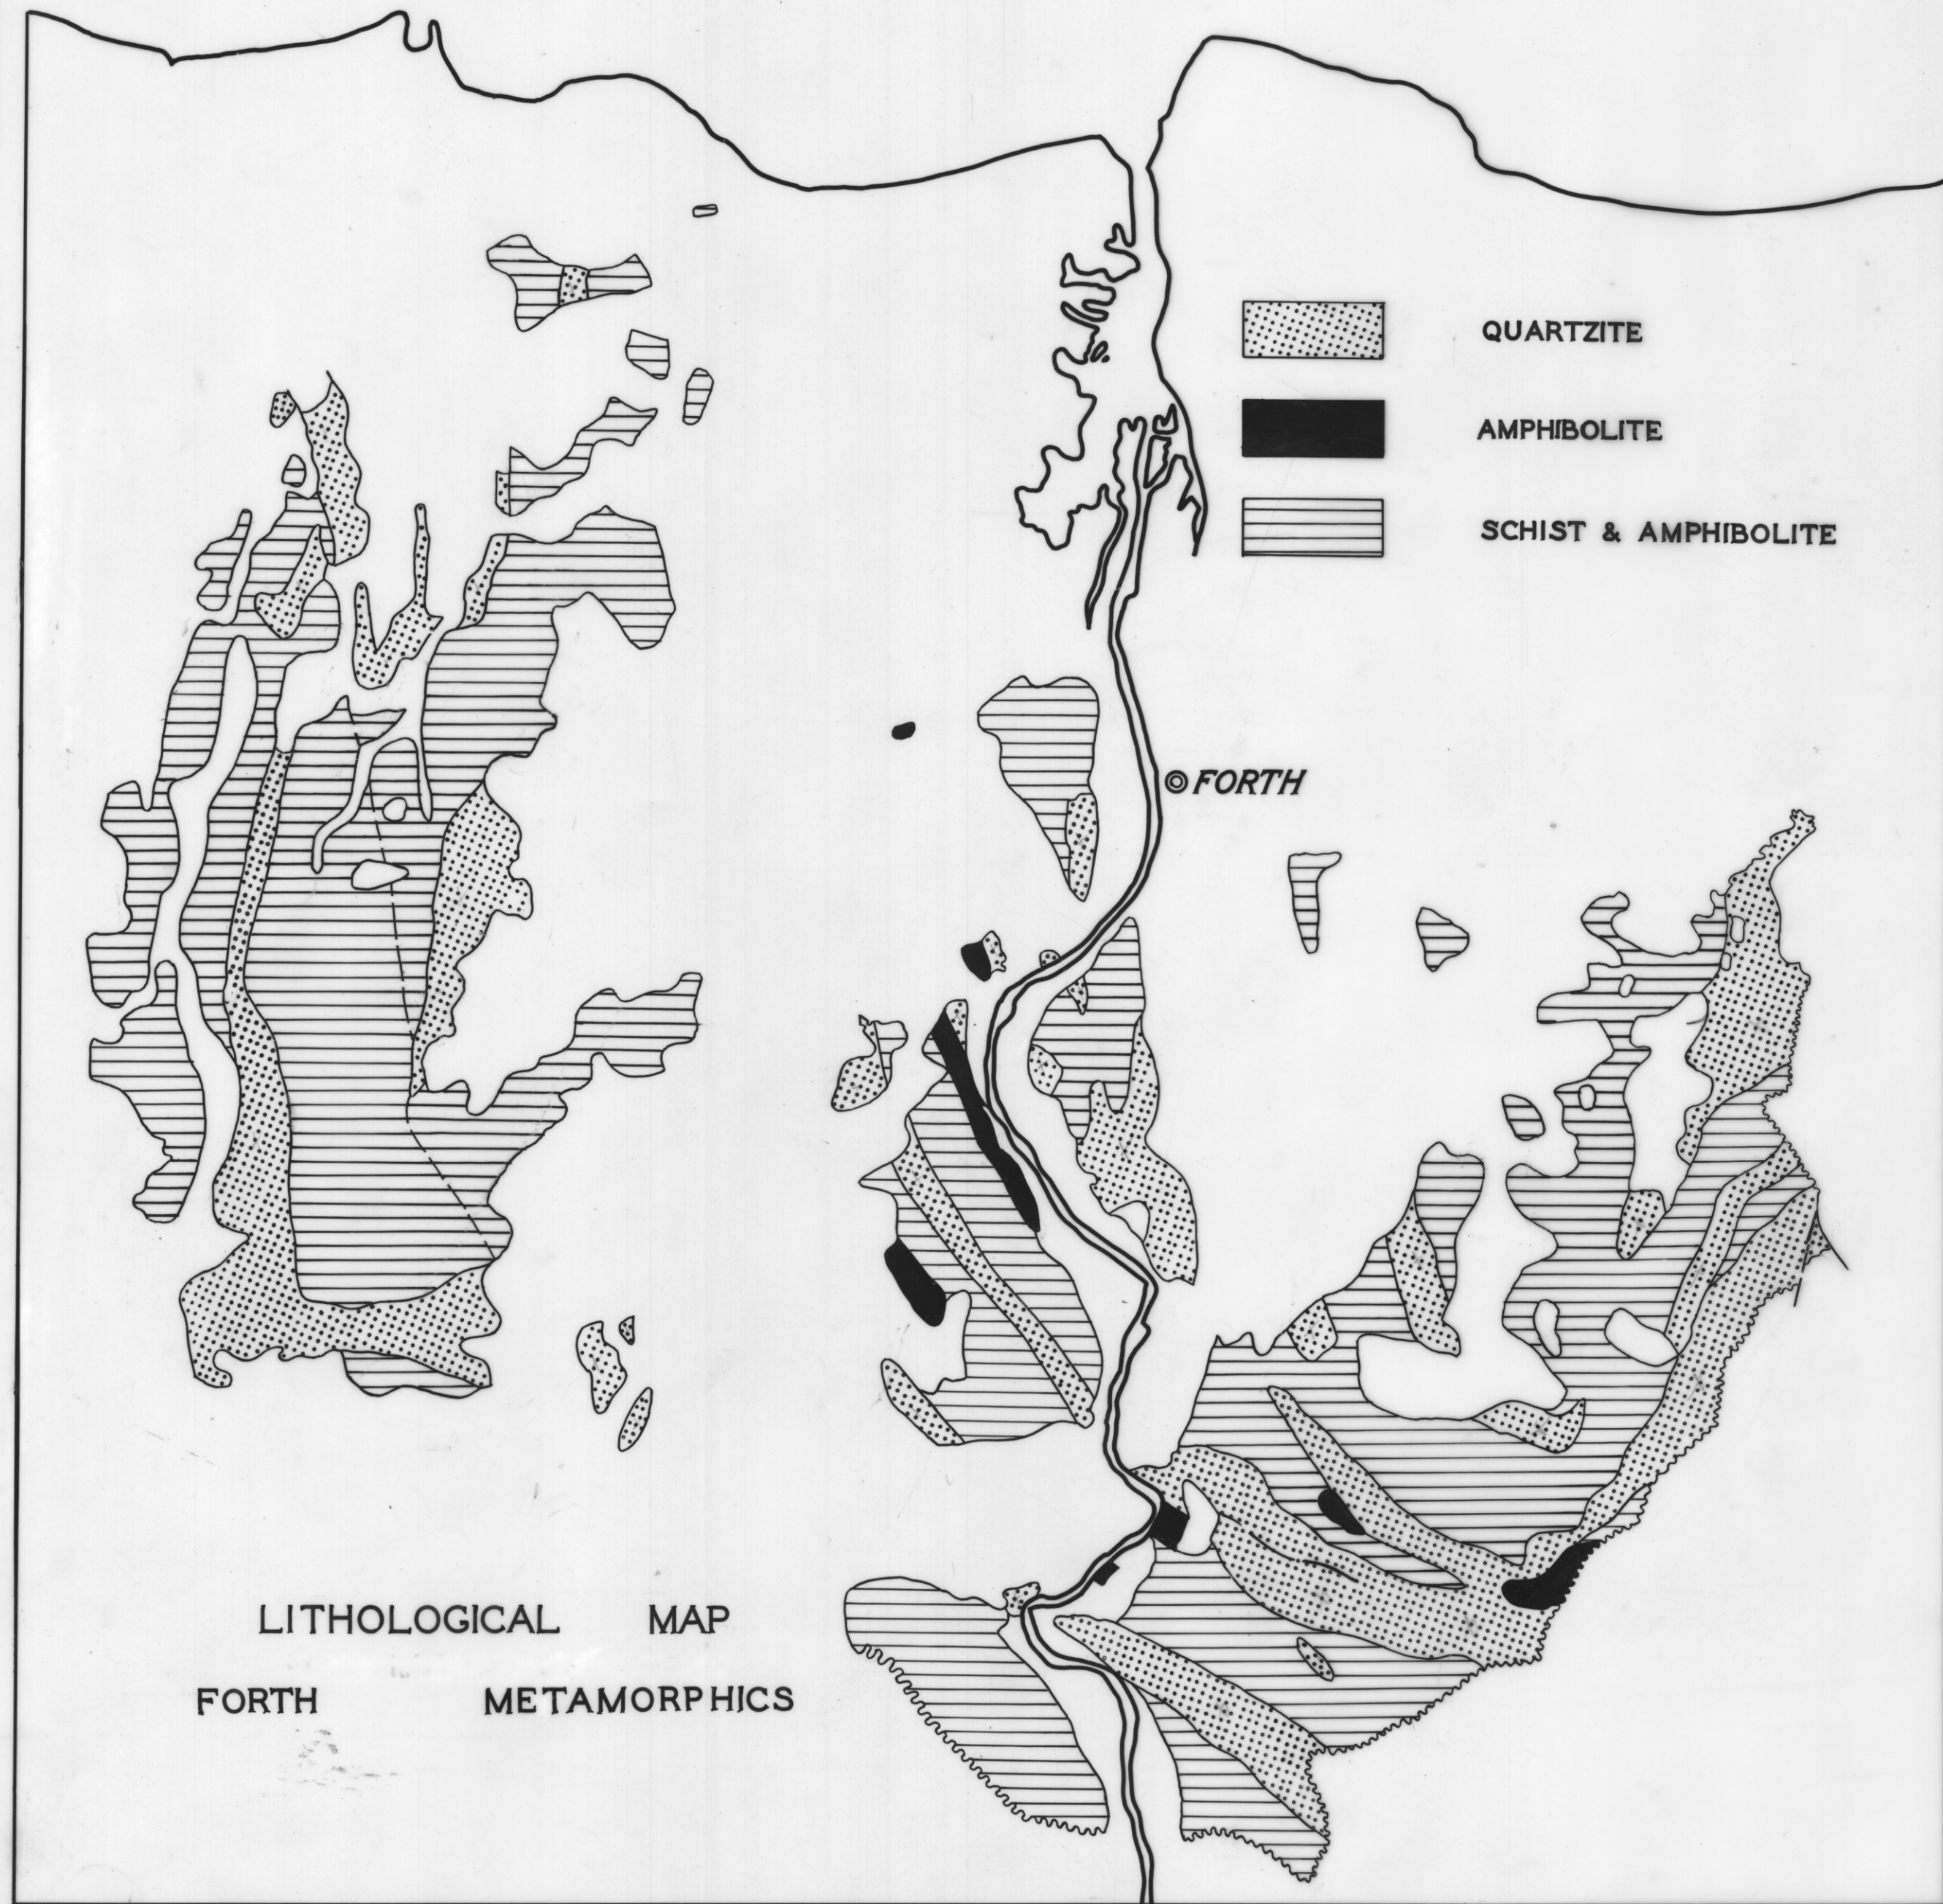

5 cm

LITHOLOGICAL MAP
FORTH METAMORPHICS

FOLIATION TRACES
FORTH METAMORPHICS

DEPT OF MINES HOBART
2085 - 29

K. L. BURNS
GEOLOGIST

Refer to 5"