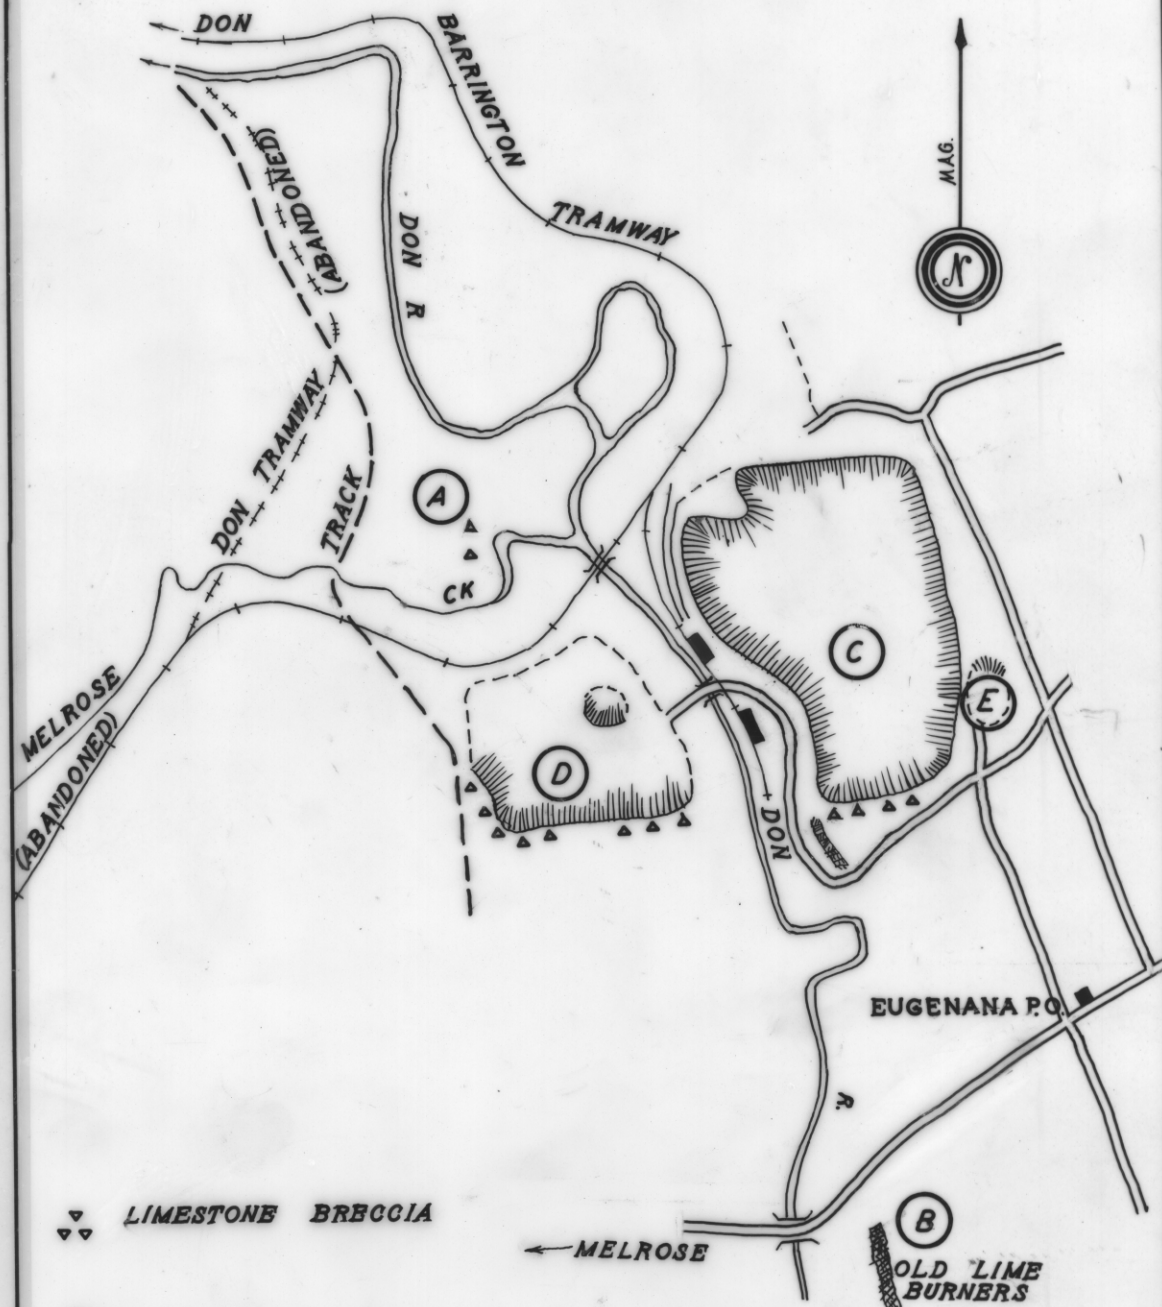

EUGENANA

QUARRIES

▲ LIMESTONE BRECCIA

- (A) CORNELIUS & DALLY
- (B) A. R. RUNDLE
- (C) BROKEN HILL PROPRIETARY
- (D) H. HALLETT
- (E) HALLETT'S NEW QUARRY

DEPT OF MINES · HOBART ·

2114 - 29

K. L. BURNS
GEOLOGIST
1962

2114

172

Don R. to Melrose (S)