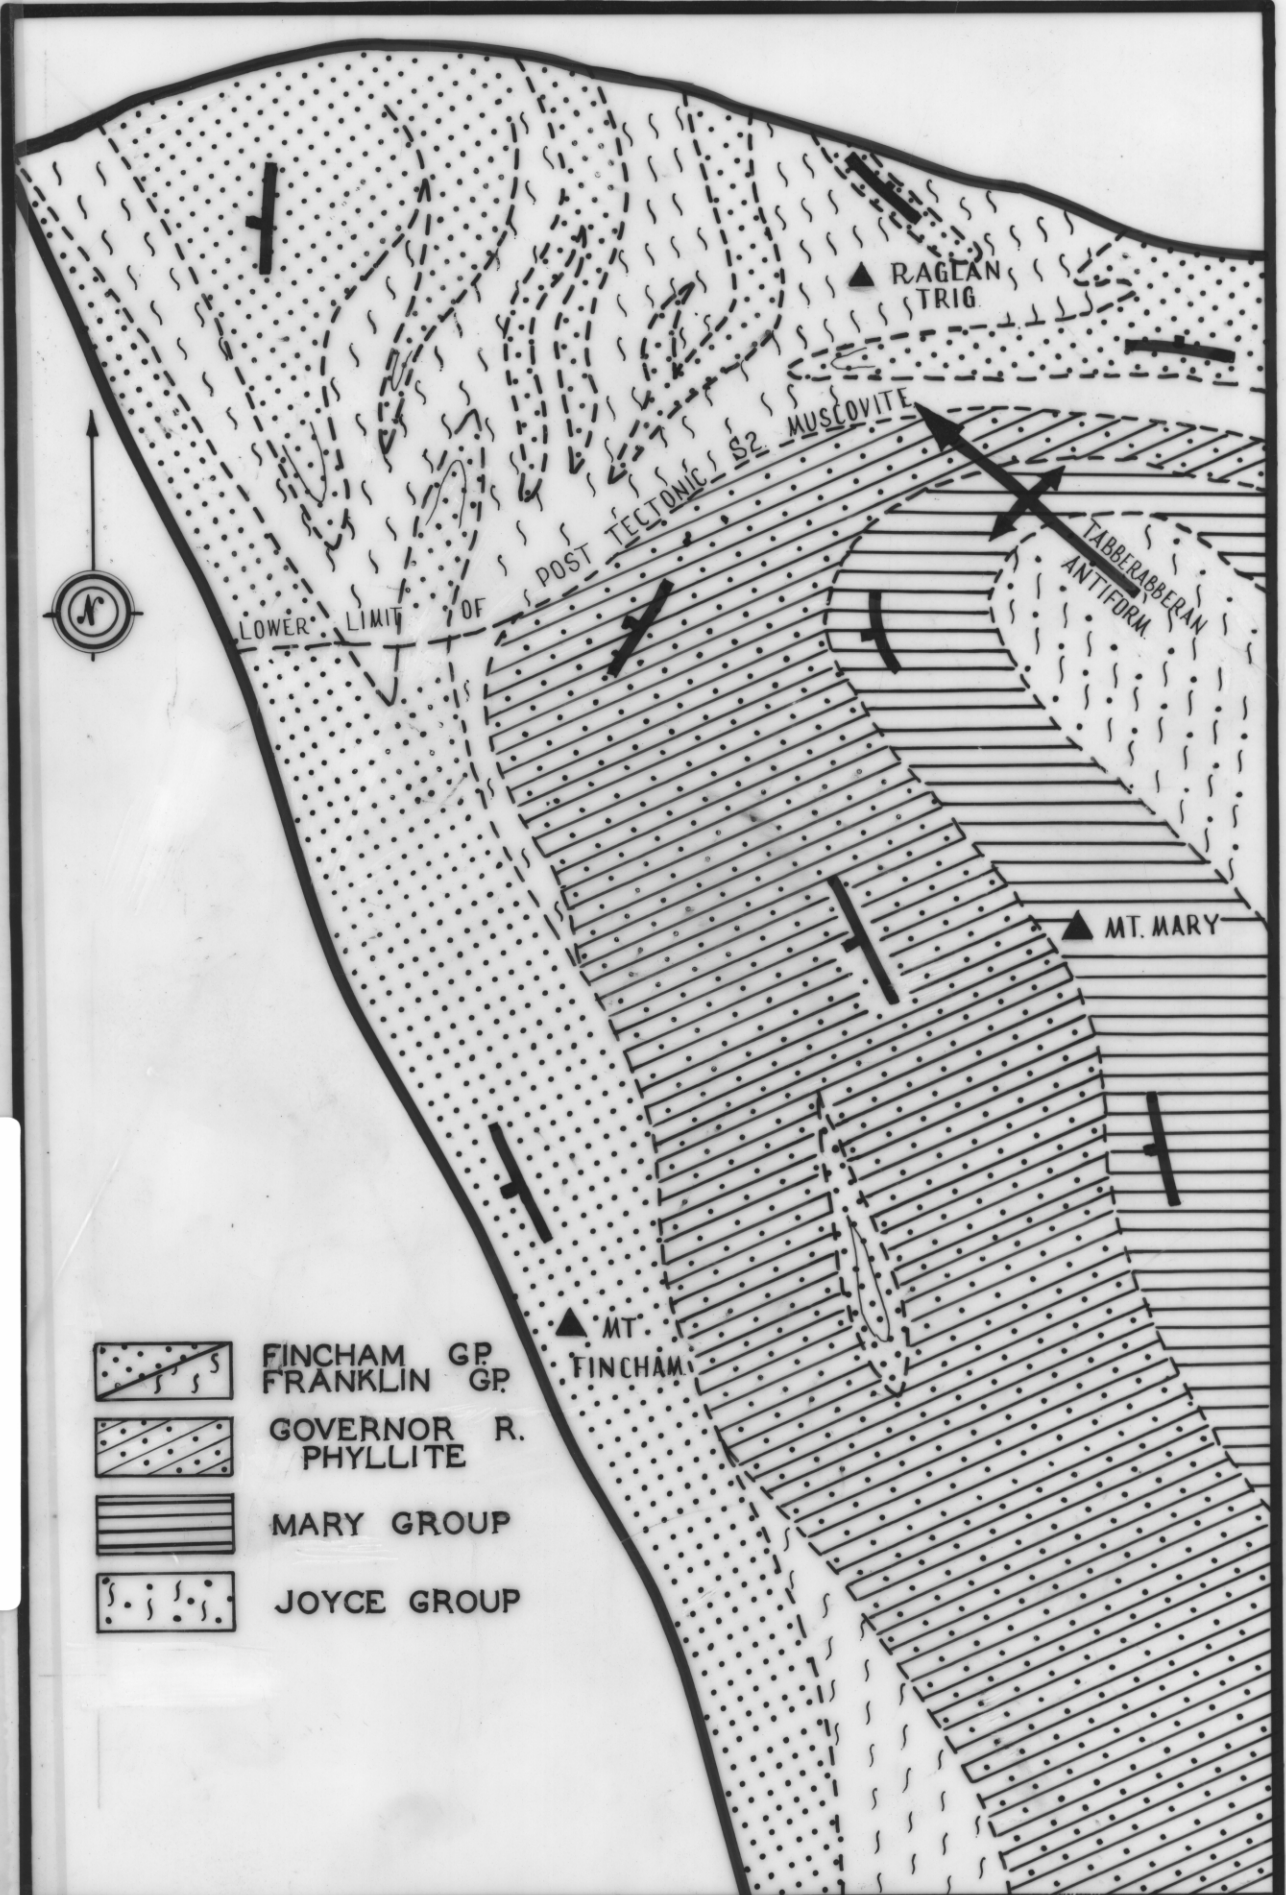

2128

183

5 cm

-  FINCHAM GP
-  FRANKLIN GP
-  GOVERNOR R. PHYLLITE
-  MARY GROUP
-  JOYCE GROUP

SKETCH MAP

RAGLAN RANGE-MT. MARY-MT. FINCHAM AREA

DEPT OF MINES

D GEE
GEOLOGIST
1963

2128 - 58

MILES