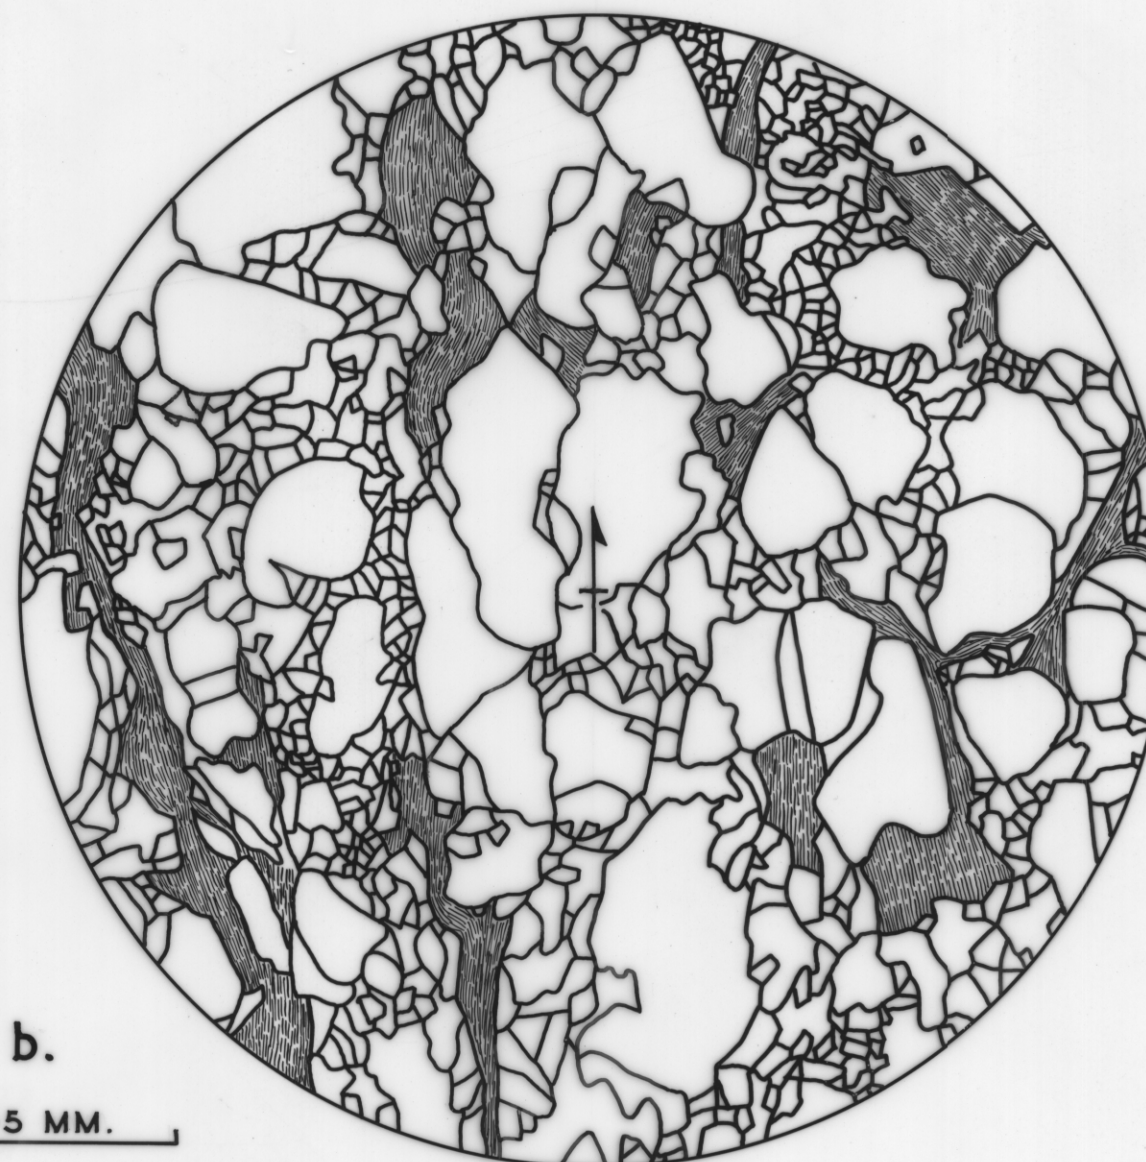

5 cm

a.

LOCALITY MAP  
PORTION OF ULVERSTONE FORESHORE

b.

0.5 MM.

c.

CONTOURS 0-2-3-4%  
MAXIMUM 4.5%

250 LARGE QUARTZ

d.

CONTOURS 0-2-3-4%  
MAXIMUM 4.5%

250 SMALL QUARTZ