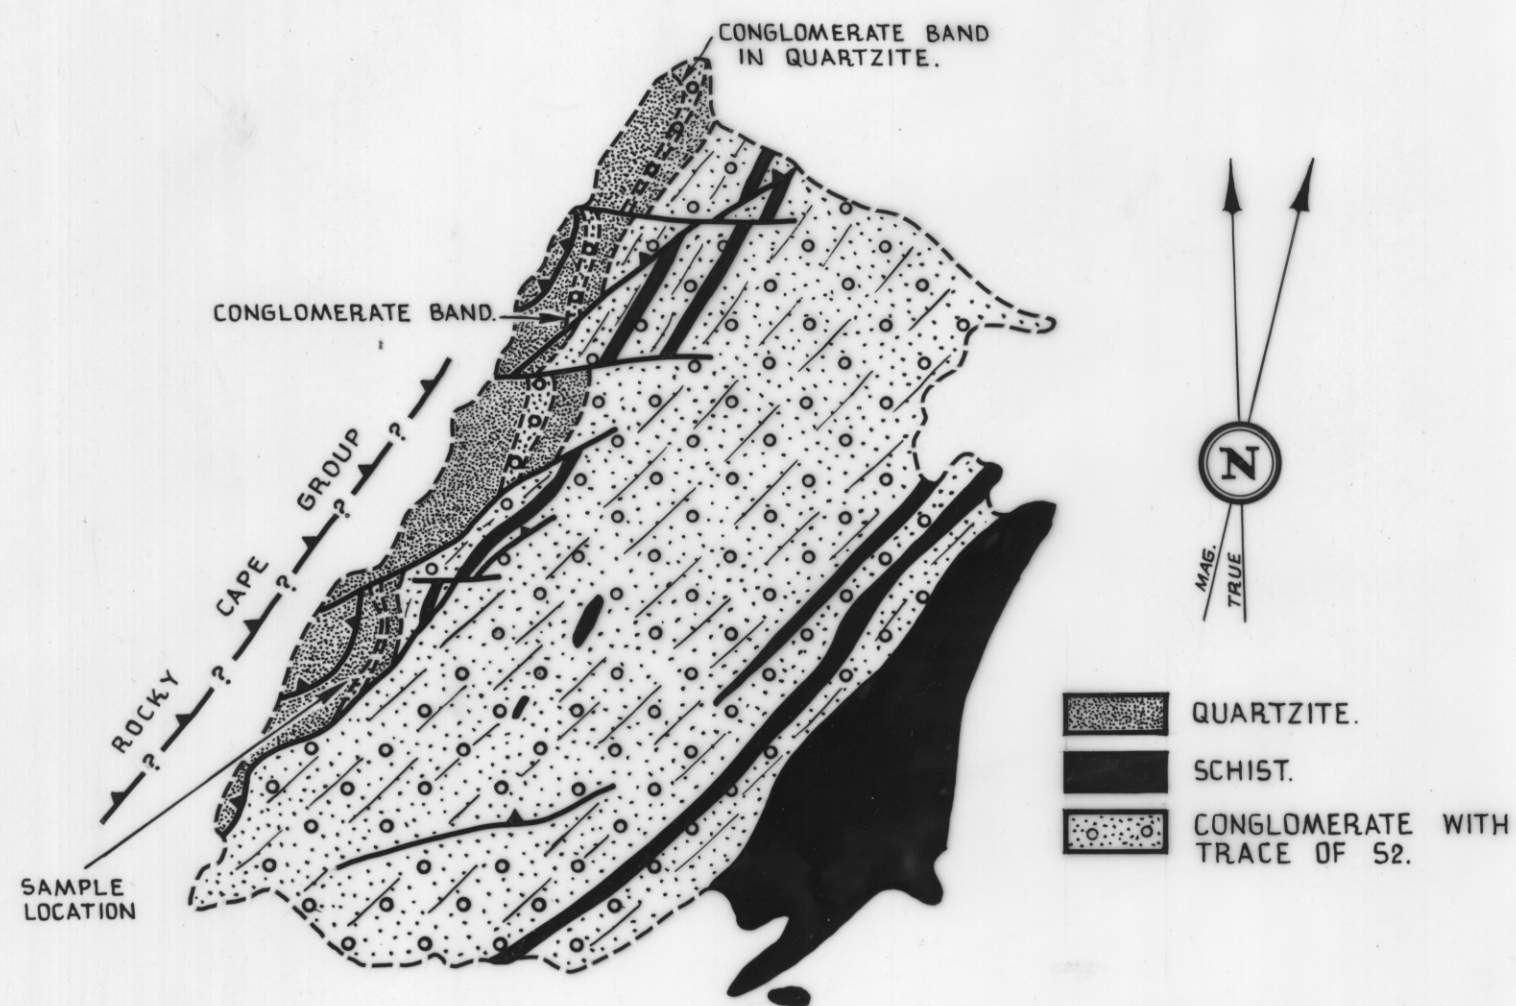

5 cm

a.

LOCALITY MAP  
PORTION OF ULVERSTONE FORESHORE

b.

0.5 MM.

c.

CONTOURS 0-2-3-4%  
MAXIMUM 4.5%

250 LARGE QUARTZ

d.

CONTOURS 0-2-3-4%  
MAXIMUM 4.5%

250 SMALL QUARTZ