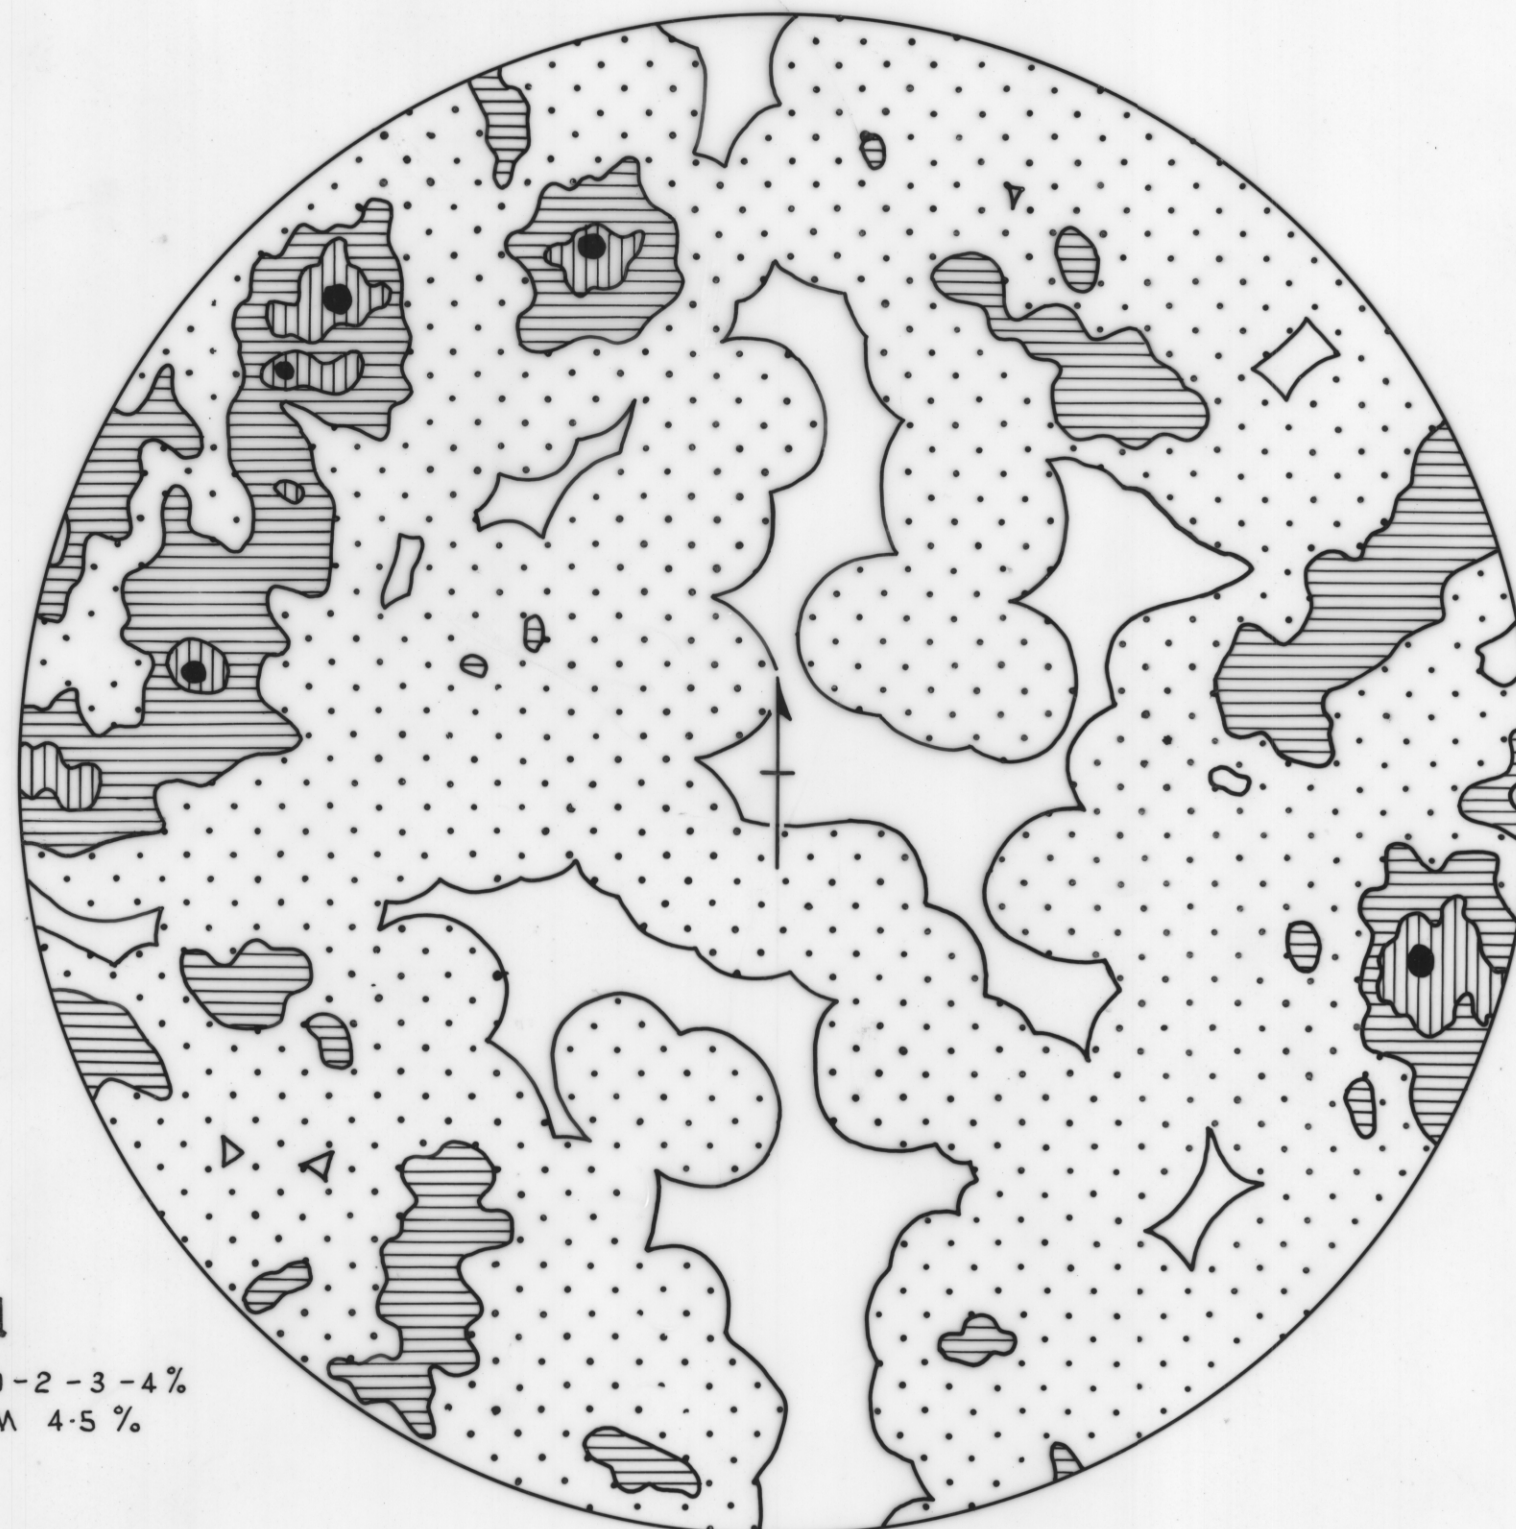

5 cm

a.

LOCALITY MAP  
PORTION OF ULVERSTONE FORESHORE

b.

0.5 MM.

c.

CONTOURS 0-2-3-4%  
MAXIMUM 4.5%

250 LARGE QUARTZ

d.

CONTOURS 0-2-3-4%  
MAXIMUM 4.5%

250 SMALL QUARTZ