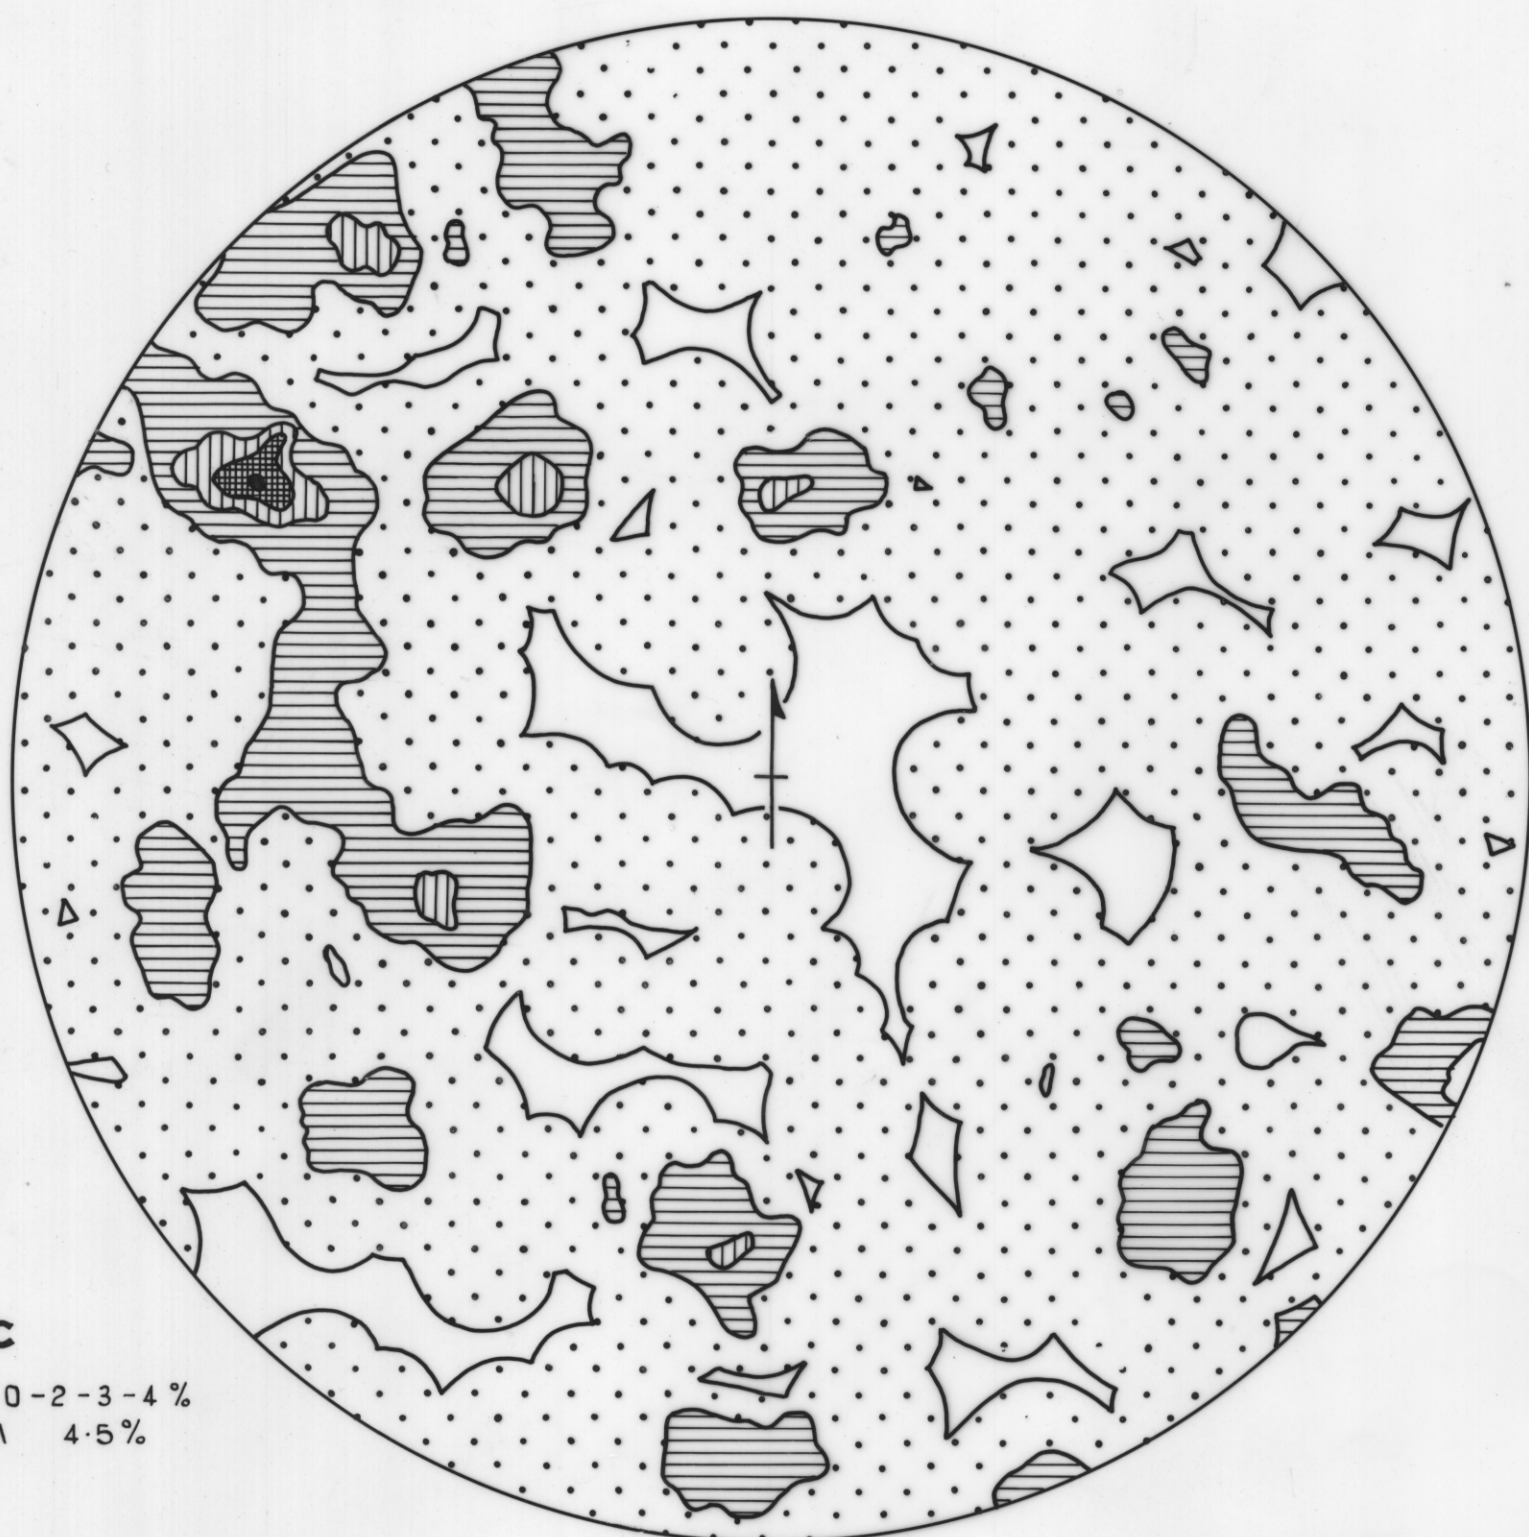

5 cm

a.

LOCALITY MAP  
PORTION OF ULVERSTONE FORESHORE

b.

0.5 MM.

c.

CONTOURS 0-2-3-4%  
MAXIMUM 4.5%

250 LARGE QUARTZ

d.

CONTOURS 0-2-3-4%  
MAXIMUM 4.5%

250 SMALL QUARTZ