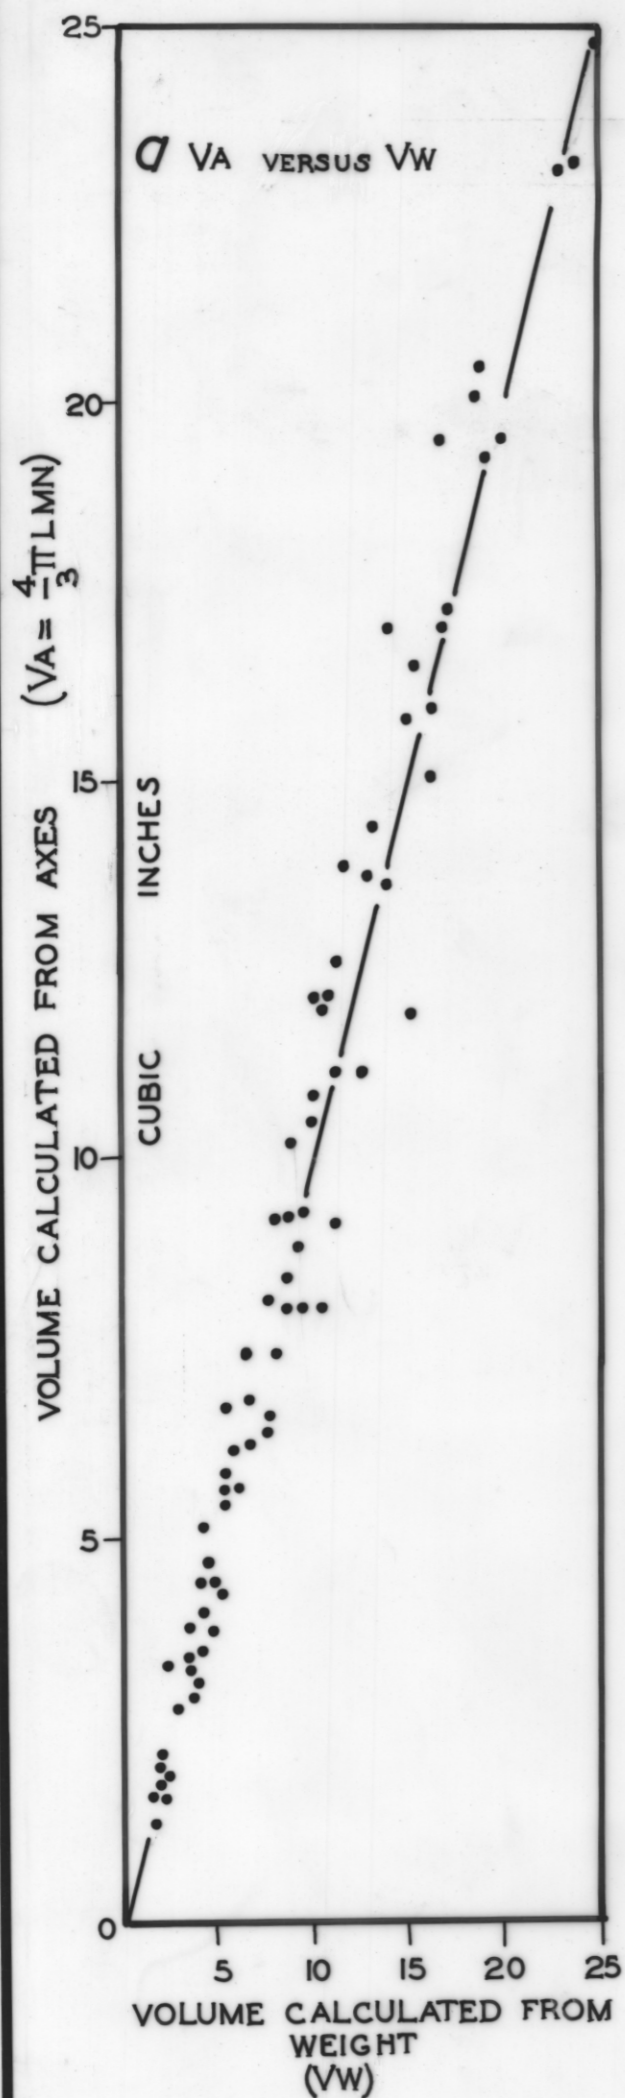

5 cm

c

HISTOGRAM OF RATIO $\frac{VW}{VA}$

CLASS INTERVALS

WEIGHT RELATIONSHIPS OF TECTONS

N E GOAT ISLAND

99 OBSERVATIONS (101 - 200)