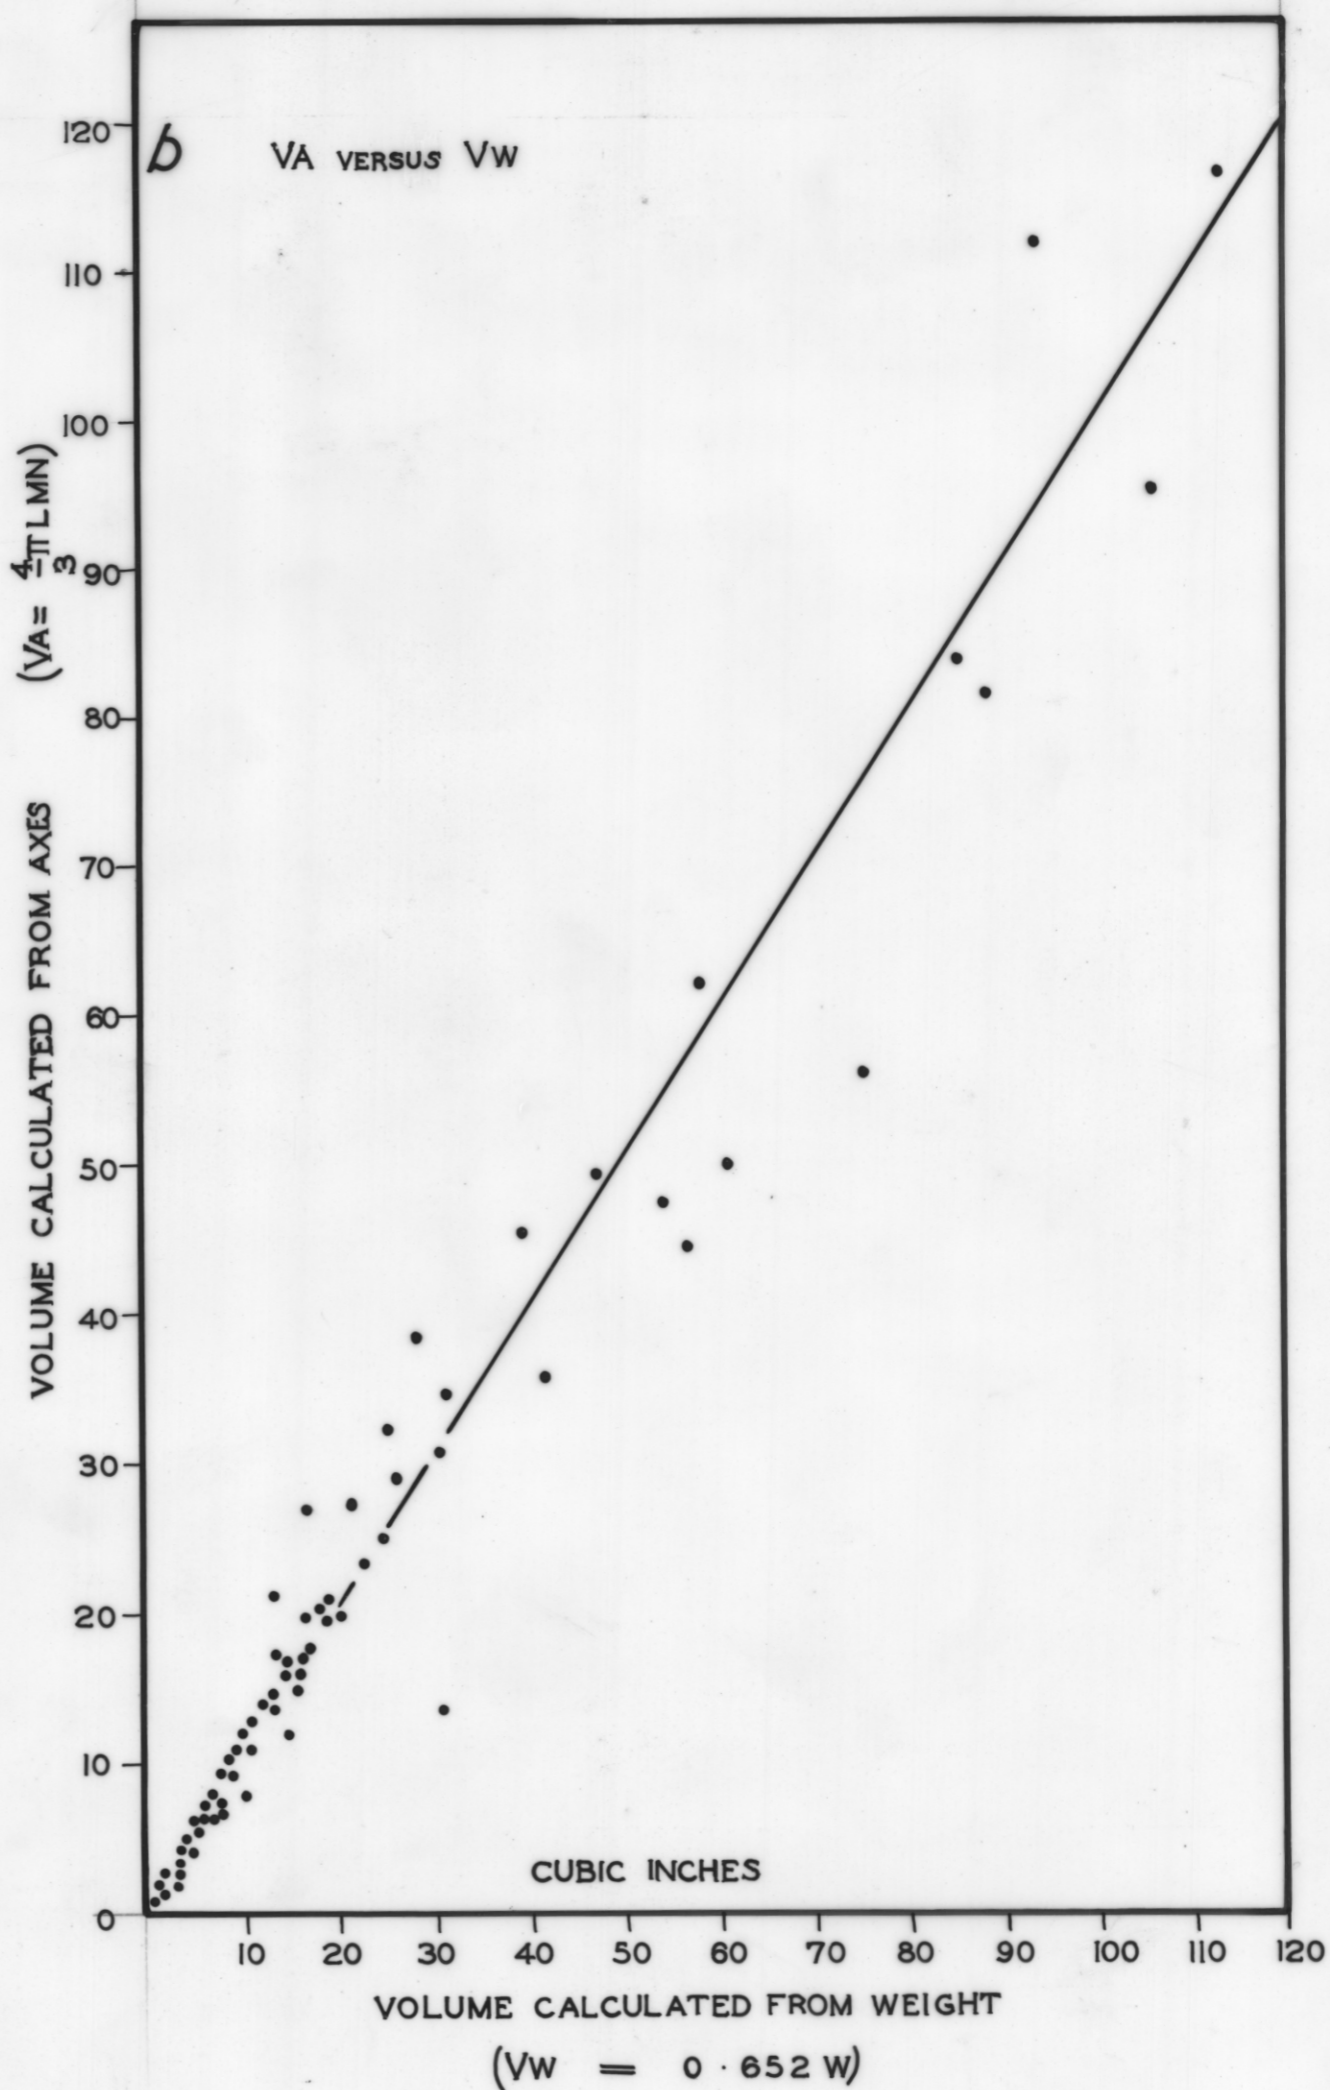

5 cm

c

HISTOGRAM OF RATIO $\frac{VW}{VA}$

CLASS INTERVALS

WEIGHT RELATIONSHIPS OF TECTONS

N E GOAT ISLAND

99 OBSERVATIONS (101 - 200)