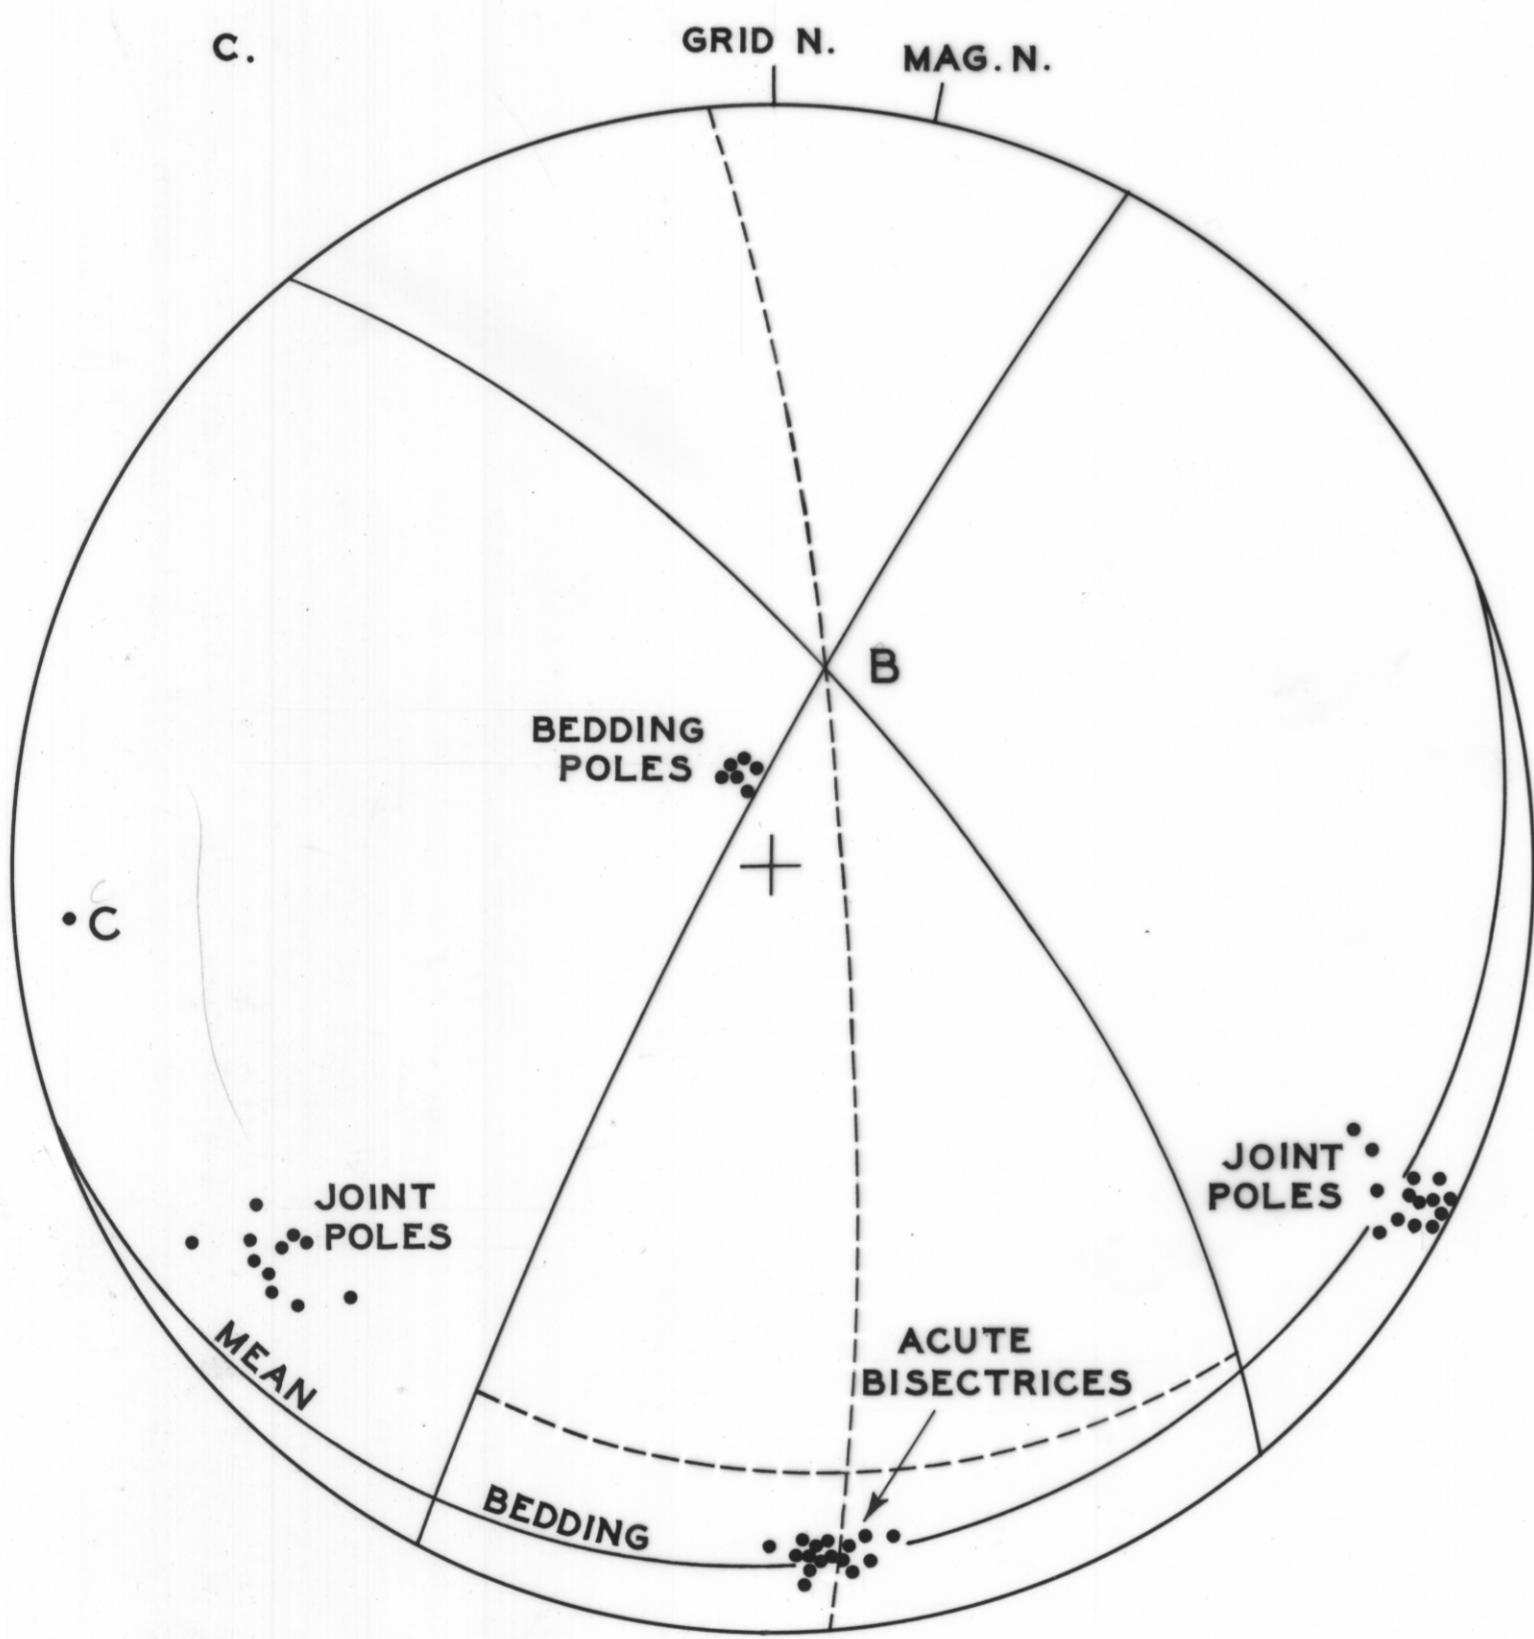

5 cm

TYPICAL JOINT PATTERN — N.E. LIMB

TYPICAL JOINT PATTERN — NORTH LIMB

TYPICAL JOINT PATTERN — N.W. LIMB

A,B,C, AXES OF SHEAR JOINTS
9 LOCALITIES

SHEAR JOINT PATTERN WEST LIMB OF EAST BASIN