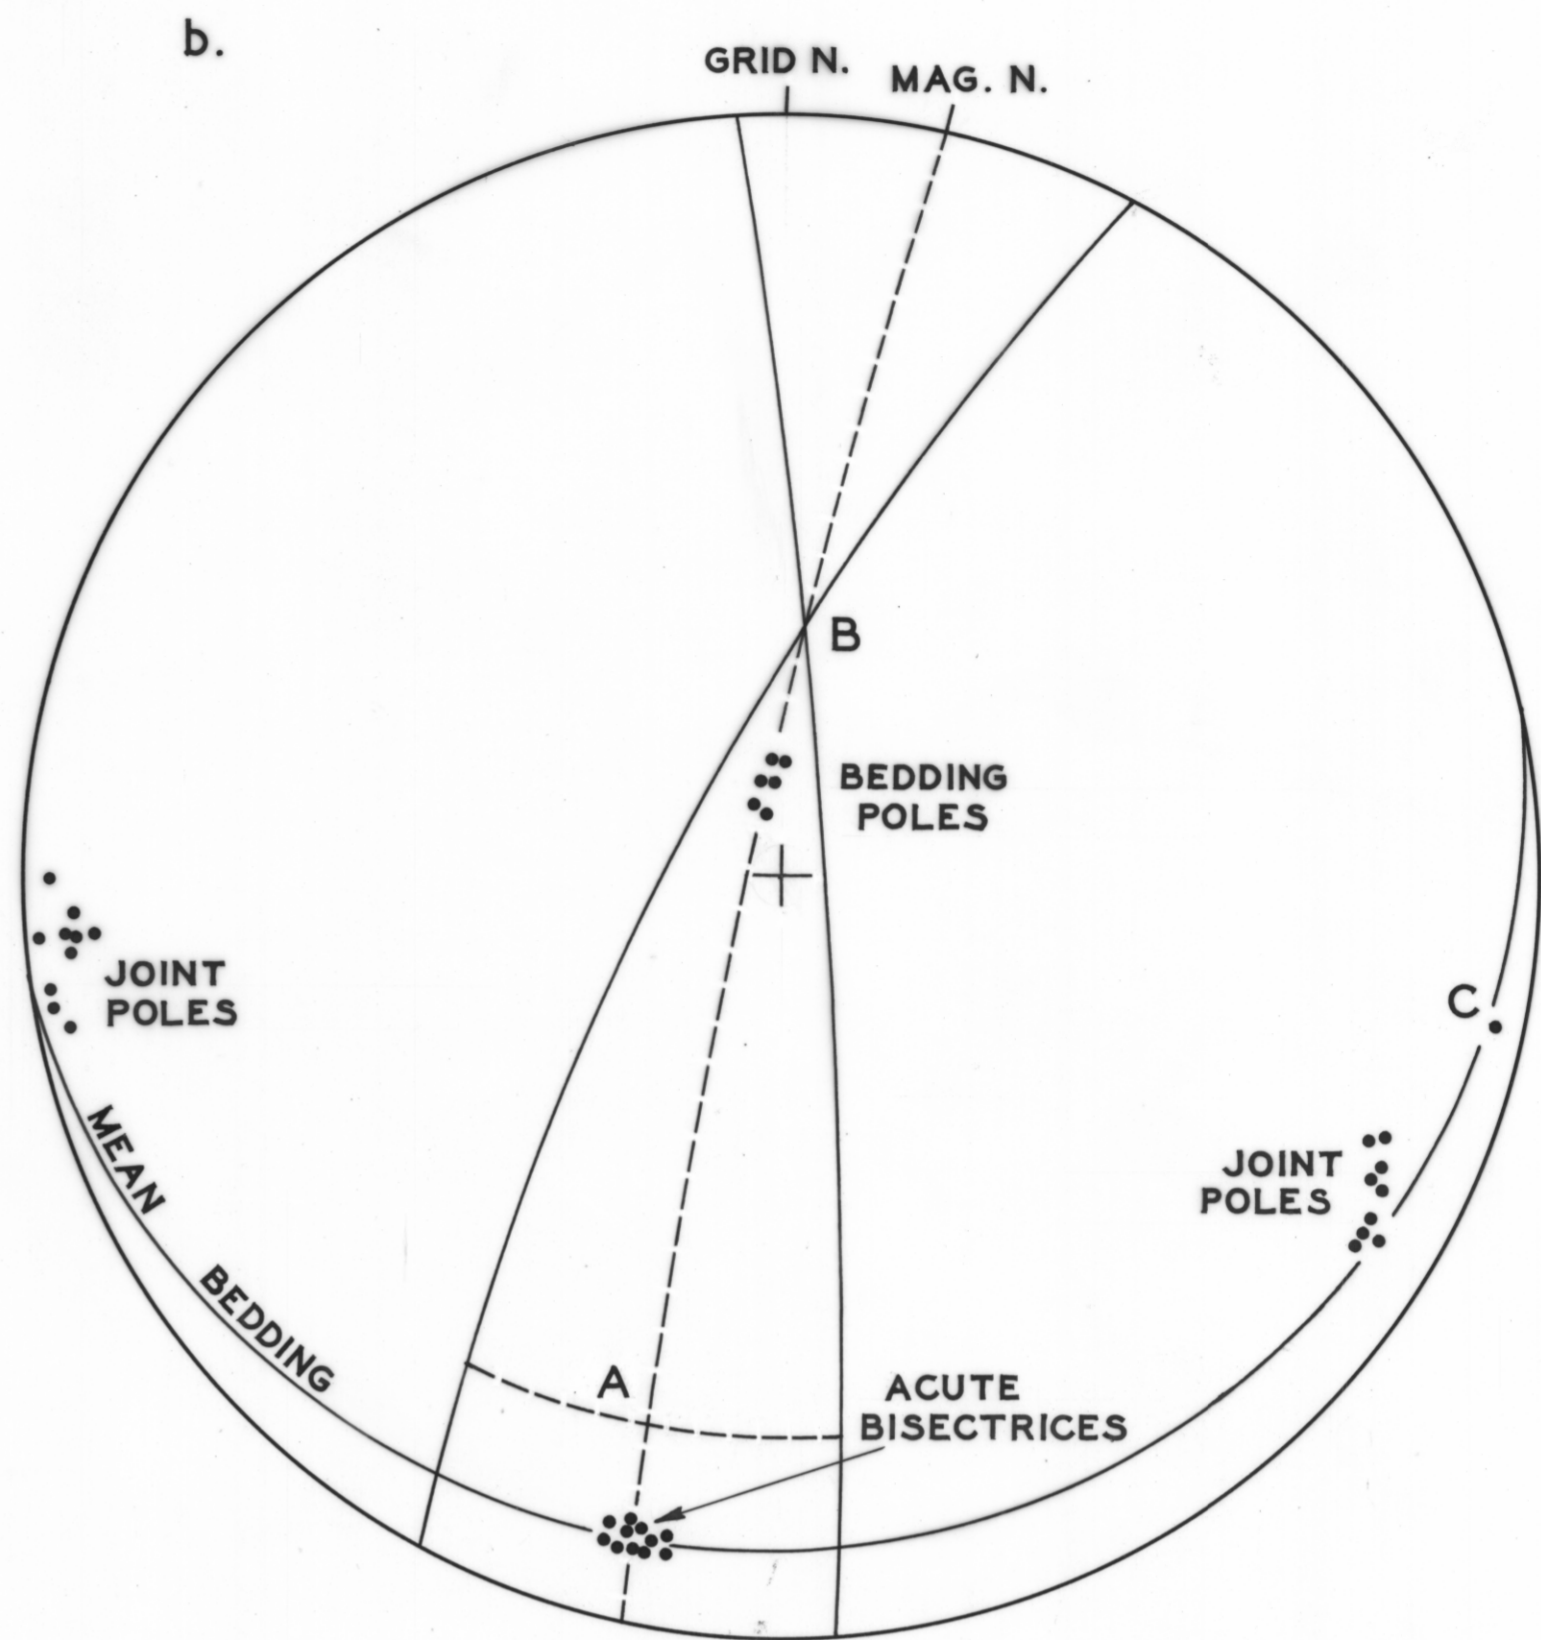

5 cm

TYPICAL JOINT PATTERN — N.E. LIMB

TYPICAL JOINT PATTERN — NORTH LIMB

TYPICAL JOINT PATTERN — N.W. LIMB

A,B,C, AXES OF SHEAR JOINTS
9 LOCALITIES

SHEAR JOINT PATTERN WEST LIMB OF EAST BASIN