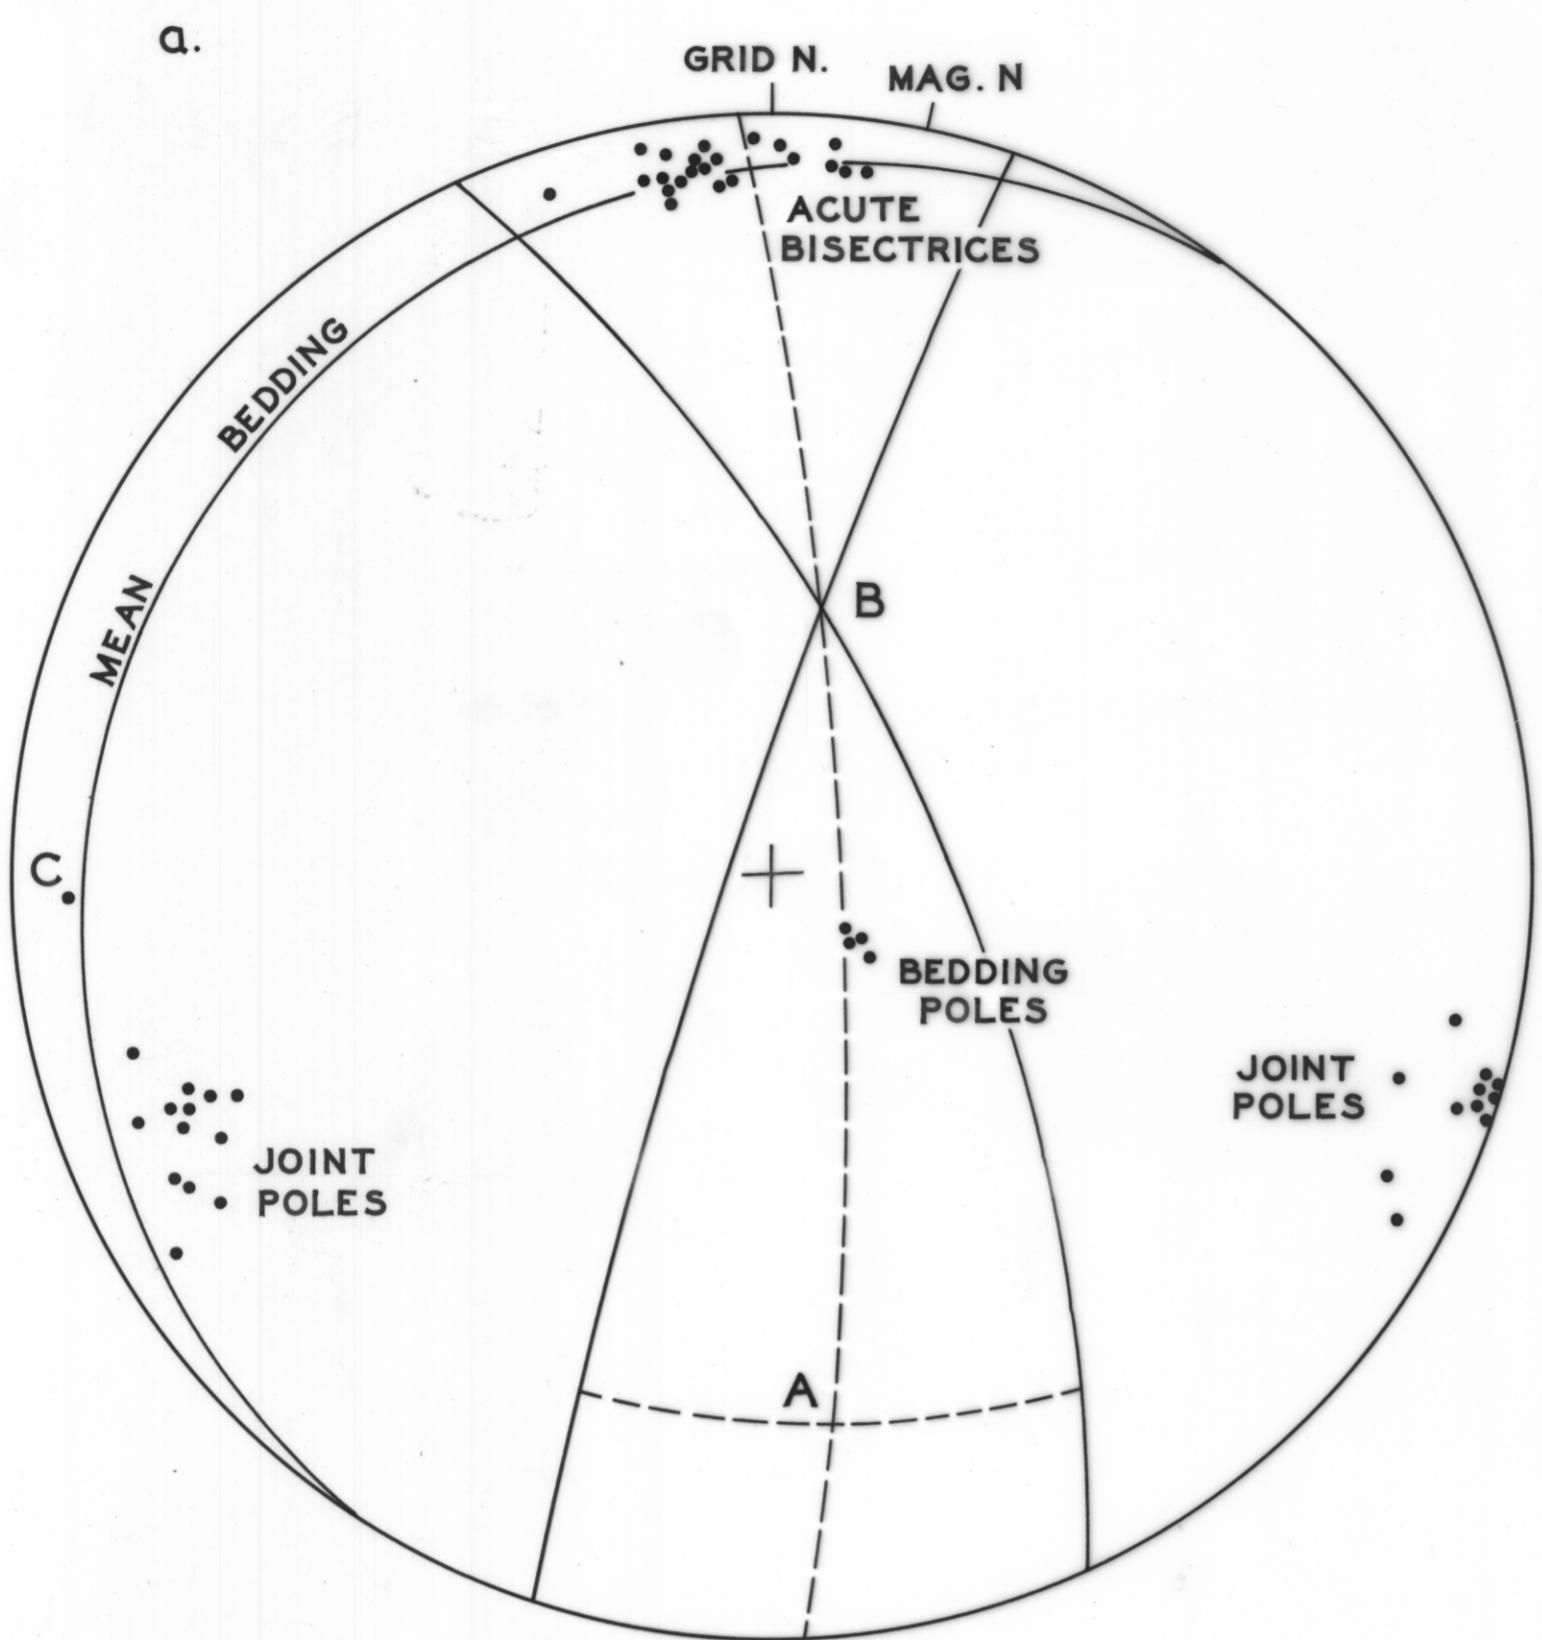

5 cm

TYPICAL JOINT PATTERN — N.E. LIMB

TYPICAL JOINT PATTERN — NORTH LIMB

TYPICAL JOINT PATTERN — N.W. LIMB

A,B,C, AXES OF SHEAR JOINTS
9 LOCALITIES

SHEAR JOINT PATTERN WEST LIMB OF EAST BASIN