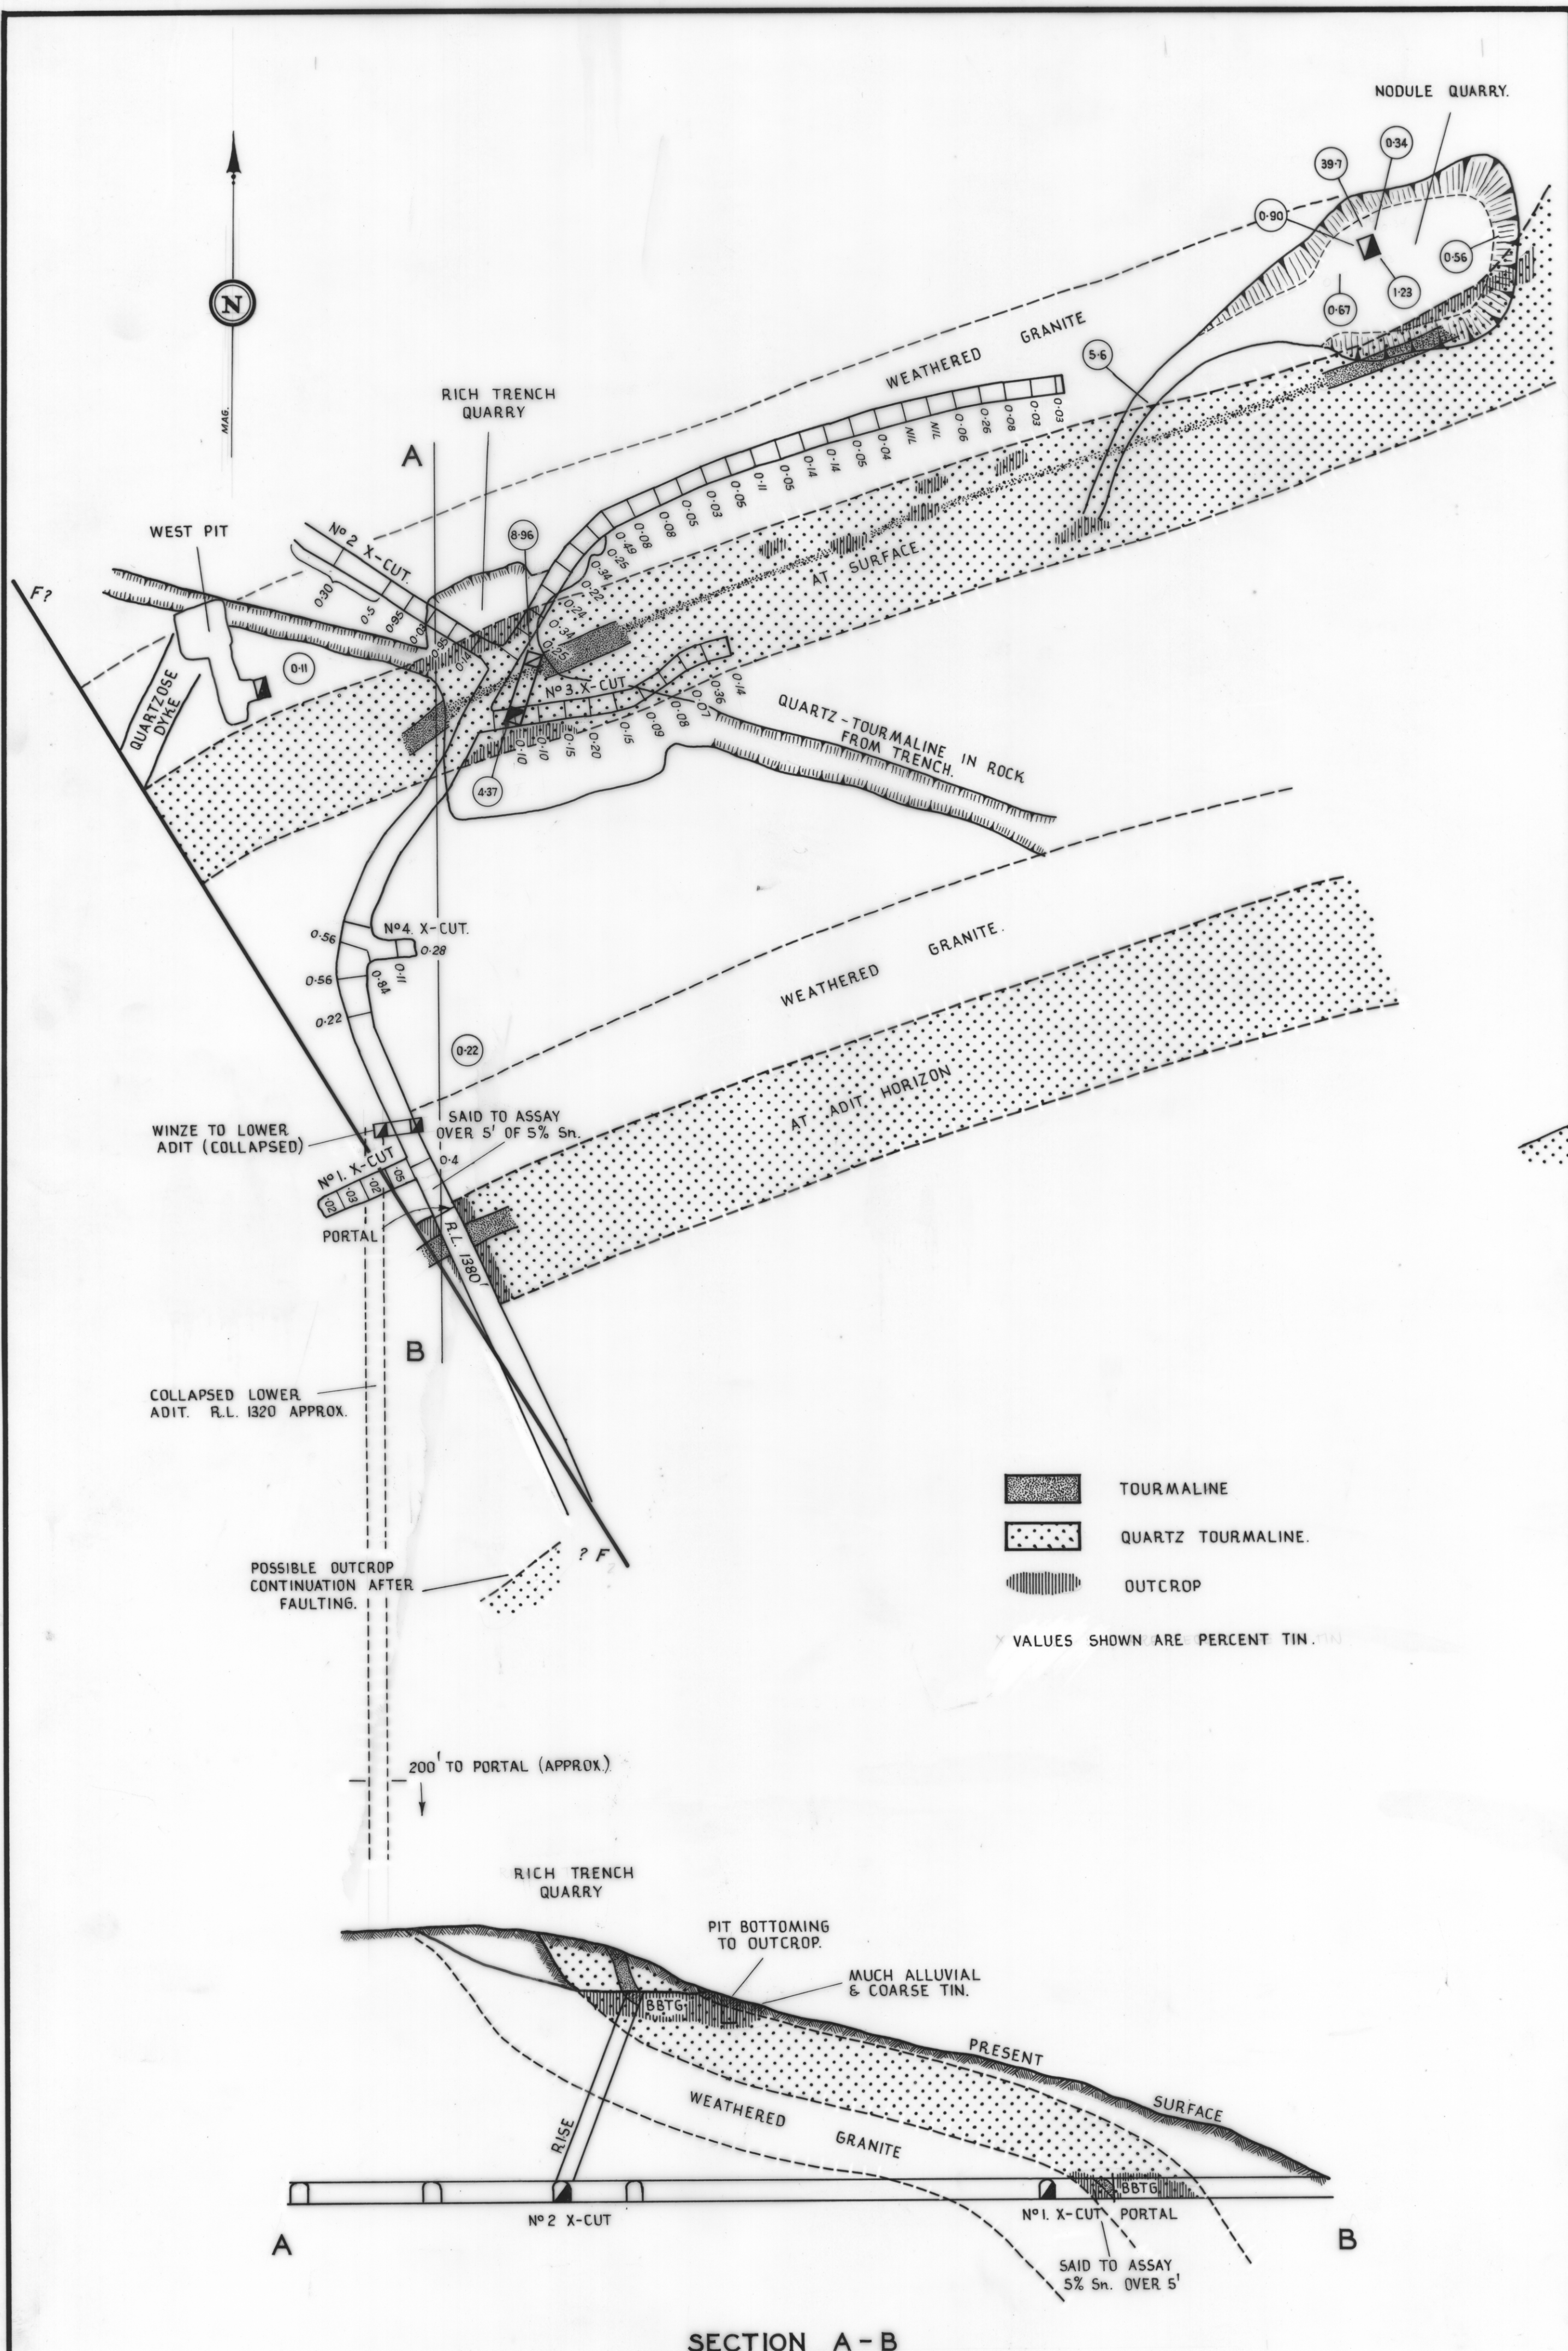

5 cm

# SOUTH HEEMSKIRK MINE

LEASE No. 20 M  
41

COPY OF MOUNT LYELL M. & R. CO. LTD.  
BY G.F. HUDSPETH 27-6-57.

38709 = Blue & Black Tourmaline fault